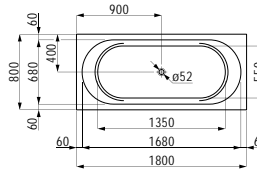

240950

Bathtub, rectangular, made of Marbond composite material, drop-in version

Badewanne, Einbauversion, rechteckig, aus Verbundwerkstoff Marbond

1800 x 800 x 460 (585-640) mm

Colours: .000

Options: .000