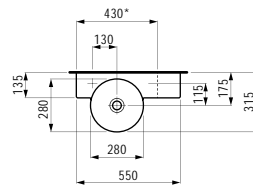

815283

Small washbasin round, shelf right,
cutable to 430 mm
*Handwaschbecken rund, Ablage rechts,
schneidbar bis 430 mm*
550 x 315 x 115 mm

Colours: .000 .400 .757

Options: .105 .109 .811 .813

Available from 3rd Quarter 2019

Verfügbar ab 3. Quartal 2019

381281

Towel holder
Handtuchhalter

Colours: .004

Available from 3rd Quarter 2019

Verfügbar ab 3. Quartal 2019

815284

Small washbasin round, shelf left, cutable to 430 mm
*Handwaschbecken rund, Ablage links,
schneidbar bis 430 mm*
550 x 315 x 115 mm

Colours: .000 .400 .757

Options: .106 .109 .812 .813

Available from 3rd Quarter 2019

Verfügbar ab 3. Quartal 2019