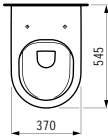

820339

Wall hanging Water Closet Bowl, rimless, washdown, cUPC approved

Wand-WC, Tiefspüler, spülrandlos, zugelassen nach cUPC (USA)

545 x 370 x 285 (430) mm

Colours: .000 .020 .400 .757 .759

Options: .000