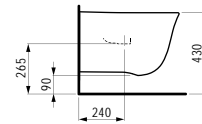

830851

Wall-hung bidet
Wandbidet
530 x 370 x 430 mm

Colours: .000 .400 .757

Options: .302