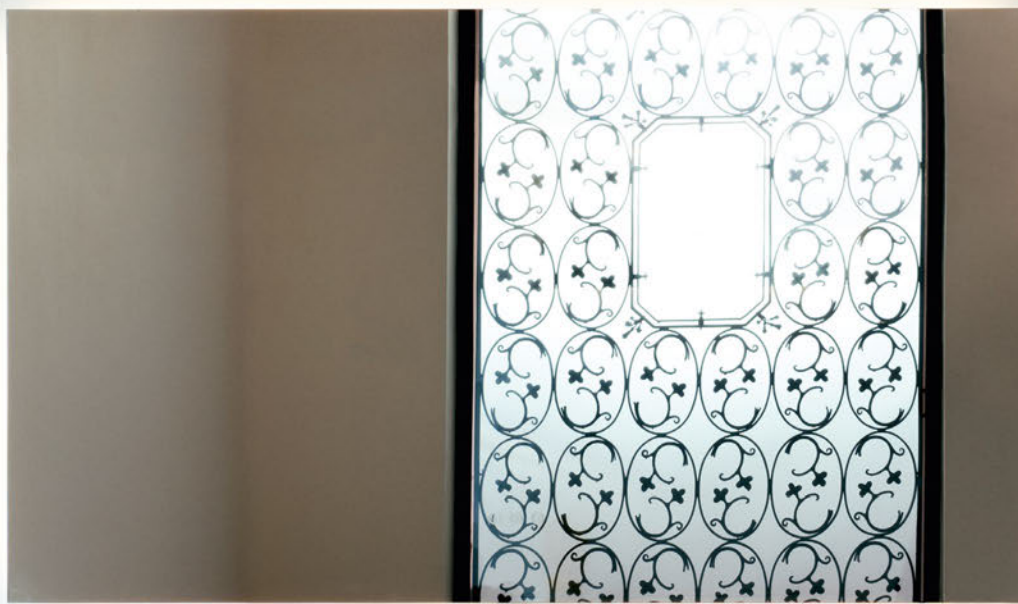

LEELO

Spiegelprogramm

Mirror range

LEELO mirror 120 with LED light and touch sensor VAL Double washbasin 120 with semi-wet area; single lever basin mixer; towel holder

LEELO Spiegel 120 mit LED-Beleuchtung und Touch Sensorschalter VAL Doppelwaschtisch 120 mit Halbnasszone; Einhebel Waschtischmischer; Handtuchhalter