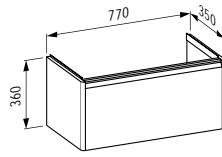

403001 BASE

Vanity unit, 1 drawer, with handle anodized aluminum / aluminium black, matching vanity washbasins 813301, 813302

Waschtischunterbau, 1 Schublade, mit Griff Aluminium eloxiert / schwarz, passend zu Möbelwaschtischen 813301, 813302

770 x 350 x 370 mm

Colours: .260 .261 .262 .263 .266 .999

Available from 3rd Quarter 2019

Verfügbar ab 3. Quartal 2019

403003 BASE

Vanity unit, 1 drawer, with handle anodized aluminum / aluminium black, matching vanity washbasins 813301, 813302

Waschtischunterbau, 1 Schublade, mit Griff Aluminium eloxiert / schwarz, passend zu Möbelwaschtischen 813301, 813302

770 x 350 x 370 mm

Colours: .260 .261 .262 .263 .266 .999

Available from 3rd Quarter 2019

Verfügbar ab 3. Quartal 2019

403002 BASE

Vanity unit, 2 drawers, floorstanding, with handle anodized aluminum / aluminium black, matching vanity washbasins 813301, 813302

Waschtischunterbau, 2 Schubladen, bodenstehend, mit Griff Aluminium eloxiert / schwarz, passend zu Möbelwaschtischen 813301; 813302

770 x 350 x 780 mm

Colours: .260 .261 .262 .263 .266 .999

Available from 3rd Quarter 2019

Verfügbar ab 3. Quartal 2019