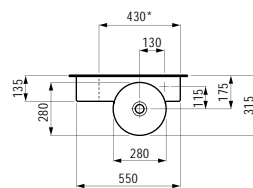

381280

Towel holder
Handtuchhalter

Colours: .004

Available from 3rd Quarter 2019

Verfügbar ab 3. Quartal 2019