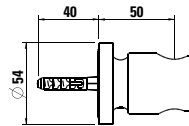

3698500042011

Fixed shower holder, all-metal

Fester Brausehalter, Vollmetall

Colours: .004

Available from 4th Quarter 2019

Verfügbar ab 4. Quartal 2019