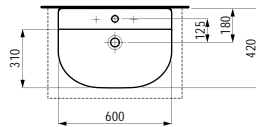

815341

Small washbasin, incl. ceramic waste cover
Handwaschbecken, inkl. Keramikabdeckung für Ablaufventil

410 x 420 x 140 mm

Colours: .000 .400 .757

Options: .104 .109

405481

Vanity unit, 1 door, left hinged
Waschtischunterbau, 1 Tür, Scharnier links
385 x 240 x 600 mm

Colours: .040 .041 .042

405482

Vanity unit, 1 door, right hinged
Waschtischunterbau, 1 Tür, Scharnier rechts
385 x 240 x 600 mm

Colours: .040 .041 .042

810342

Washbasin
Waschtisch

600 x 420 x 140 mm

Colours: .000 .400 .757

Options: .104 .108 .109 .136

405483

Vanity unit, 2 doors
Waschtischunterbau, 2 Türen
580 x 240 x 600 mm

Colours: .040 .041 .042

816342

Washbasin, undersurface ground
Aufsatz-Waschtisch

600 x 420 x 140 mm

Colours: .000 .400 .757

Options: .104 .108 .109 .136