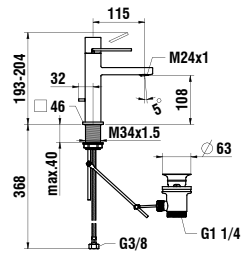

3112210911111

Single lever basin mixer, projection 115 mm,
fixed spout, with pop-up waste

*Einhebel-Waschtischmischer, Ausladung 115 mm,
Festauslauf, mit Ablaufventil*

Colours: .091*

Available from 4th Quarter 2019

*brushed stainless steel

Verfügbar ab 4. Quartal 2019

*Edelstahl gebürstet