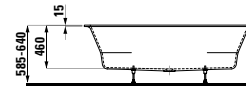

241950

Bathtub, drop-in version, oval, made of Marbond composite material

Badewanne, Einbauversion, oval, aus Verbundwerkstoff Marbond

1800 x 800 x 460 (585-640) mm

Colours: .000

Options: .000