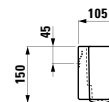

Toilet brush holder incl. toilet brush
WC-Bürstengarnitur, inkl. Klosettbürste
 150 x 100 x 360 mm

Colours: .000 .757

Options: .000

Available from 3rd Quarter 2019

Verfügbar ab 3. Quartal 2019

820968

Wall hanging Water Closet Bowl, rimless, washdown, cUPC approved