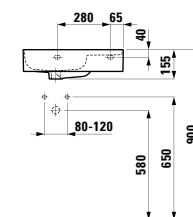

530 x 400 x 115 mm

Colours: .000 .400 .757

Options: .106 .109

Available from 3rd Quarter 2019

Verfügbar ab 3. Quartal 2019

381285

Towel holder
Handtuchhalter

Colours: .004