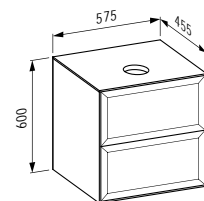

Colours: .000 .400 .757

Options: .109

406001

Drawer element 600, 1 drawer,
with centre cut-out

Schubladenelement 600, 1 Schublade,
mit Ausschnitt Mitte

575 x 455 x 345 mm

Colours: .631 .627 .628

406002