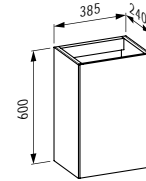

815341

Small washbasin, incl. ceramic waste cover
Handwaschbecken, inkl. Keramikabdeckung für Ablaufventil

410 x 420 x 140 mm

Colours: .000 .400 .757

Options: .104 .109