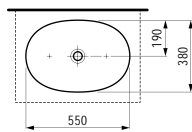

THE NEW CLASSIC

813858

Vanity washbasin
Möbelwaschtisch
1200 x 480 x 75 mm

Colours: .000 .400 .757

Options: .104 .107 .108 .109 .136 .115 .158

Available from 3rd Quarter 2019

Verfügbar ab 3. Quartal 2019

406051

Vanity unit, 1 drawer, matches vanity washbasin 813858

Waschtischunterbau, 1 Schublade,
passend zu Möbelwaschtisch 813858

1175 x 315 x 345 mm

Colours: .631 .627 .628

Available from 3rd Quarter 2019

Verfügbar ab 3. Quartal 2019

406052

Vanity unit, 2 drawers, matches vanity washbasin 813858

Waschtischunterbau, 2 Schubladen,
passend zu Möbelwaschtisch 813858

1175 x 315 x 675 mm

Colours: .631 .627 .628

Available from 3rd Quarter 2019

Verfügbar ab 3. Quartal 2019

812852

Bowl washbasin, oval
Waschtisch-Schale, oval
550 x 380 x 145 mm

Colours: .000 .400 .757

Options: .112

812853

Bowl washbasin with overflow channel, oval
Waschtisch-Schale mit Überlaufkanal, oval
550 x 380 x 145 mm

Colours: .000 .400 .757

Options: .109

406001

Drawer element 600, 1 drawer,
with centre cut-out

Schubladenelement 600, 1 Schublade,
mit Ausschnitt Mitte

575 x 455 x 345 mm

Colours: .631 .627 .628

406002

Drawer element 600, 2 drawer,
with centre cut-out

Schubladenelement 600, 2 Schublade,
mit Ausschnitt Mitte

575 x 455 x 600 mm

Colours: .631 .627 .628