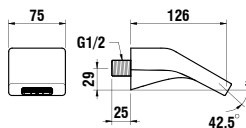

Verfügbar ab 3. Quartal 2019

3613930041211

Hand shower, 1 shower jet

Handbrause, 1 Brausestrahl

Colours: .004

Available from 3rd Quarter 2019

Verfügbar ab 3. Quartal 2019

3112210911111