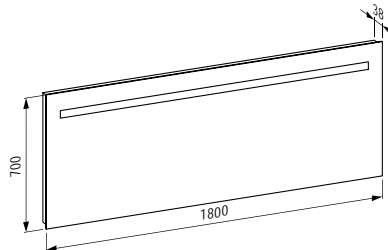

447702 LEELO

Mirror, 1800 mm with integrated horizontal LED lighting, 1 touch sensor (On/ Off/ Dimmer), aluminium frame, 4000K, IP44

Spiegel, 1800 mm, mit integrierter horizontaler LED-Beleuchtung, 1 Touch Sensorschalter (An/ Aus/ Dimmer), Aluminiumrahmen, 4000K, IP44

1800 x 38 x 700 mm

Colours: .144

447703 LEELO

Mirror, 1800 mm with integrated horizontal LED lighting and ambient light, 3 touch sensors (On-Off/ Dimmer/ Colour temperature change 2700-6000K), aluminium frame, IP44

Spiegel, 1800 mm, mit integrierter horizontaler LED-Beleuchtung und Ambientlicht, 3 Touch Sensorschalter (An-Aus/ Dimmer/ Farbtemperaturwechsel 2700-6000K), Aluminiumrahmen, IP44

1800 x 32 x 700 mm

Colours: .144