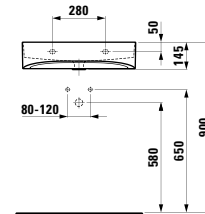

810342

Washbasin
Waschtisch

600 x 420 x 140 mm

Colours: .000 .400 .757

Options: .104 .108 .109 .136

405483

Vanity unit, 2 doors
Waschtischunterbau, 2 Türen
580 x 240 x 600 mm

Colours: .040 .041 .042

816342

Washbasin, undersurface ground
Aufsatz-Waschtisch

600 x 420 x 140 mm

Colours: .000 .400 .757

Options: .104 .108 .109 .136