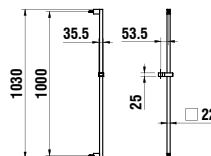

364980xxx5001

Shower slide bar, height 1030 mm

Duschgleitstange, Höhe 1030 mm

Colours: .004 .090*

Available from 4th Quarter 2019

*brushed stainless steel (PVD)

Verfügbar ab 4. Quartal 2019

*Edelstahl gebürstet (PVD)