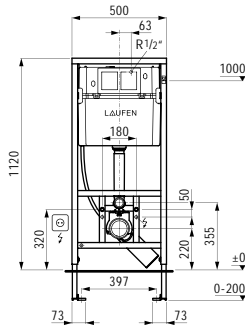

DUSCH-WC CLEANET NAVIA

894661 LIS

Installation system LIS CW2 with cistern for wall-hung WC and shower toilet, dual flush 6/3L (adjustable to 4.5/3L)

CW2 Installationssystem LIS mit Spülkasten für Wand-WC und Dusch-WC, Zwei-Mengen-Spülung 6/3L (umstellbar auf 4.5/3L)

500 x 140-195 x 1120-1320 mm

Colours: .000

Options: .000

894666 LIS

Installation system LIS CW2 with cistern for wall-hung WC and shower toilet, dual flush 4.5/3L (adjustable to 6/3L)

CW2 Installationssystem LIS mit Spülkasten für Wand-WC und Dusch-WC, Zwei-Mengen-Spülung 4.5/3L (umstellbar auf 6/3L)

500 x 140-195 x 1120-1320 mm

Colours: .000

Options: .000