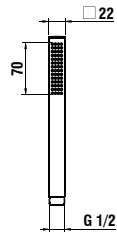

Hand shower, 1 shower jet

Handbrause, 1 Brausestrahl

Colours: .004 .090*

Available from 4th Quarter 2019

*brushed stainless steel (PVD)

Verfügbar ab 4. Quartal 2019

**Edelstahl gebürstet (PVD)*

NOTES