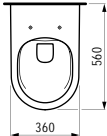

821962

Wall-hung WC ,comfort', washdown, rimless, 5 cm raised height

Wand-WC ,comfort', Tiefspüler, spülrandlos, 5 cm erhöht

560 x 360 x 450 mm

Colours: .000 .400 .018 .037 .049

Options: .000

Available from 3rd Quarter 2019

Verfügbar ab 3. Quartal 2019