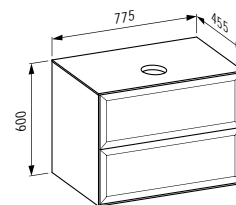

406012

Drawer element 800, 2 drawer,
with centre cut-out

*Schubladenelement 800, 2 Schublade,
mit Ausschnitt Mitte*

775 x 455 x 600 mm

Colours: .631 .627 .628