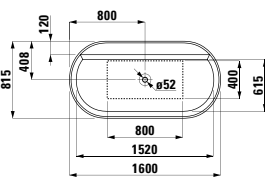

292340

Backrest, light grey
Rückenlehne, hellgrau
400 x 90 x 625 mm

293340

Tray for Sonar bathtubs
Ablage für Sonar Badewannen
270 x 270 x 80 mm

Colours: .000

Available from 3rd Quarter 2019

Verfügbar ab 3. Quartal 2019