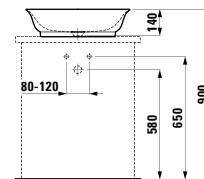

THE NEW CLASSIC

813858

Vanity washbasin
Möbelwaschtisch
1200 x 480 x 75 mm

Colours: .000 .400 .757

Options: .104 .107 .108 .109 .136 .115 .158

Available from 3rd Quarter 2019

Verfügbar ab 3. Quartal 2019

406051

Vanity unit, 1 drawer, matches vanity washbasin 813858

Waschtischunterbau, 1 Schublade,
passend zu Möbelwaschtisch 813858

1175 x 315 x 345 mm

Colours: .631 .627 .628

Available from 3rd Quarter 2019

Verfügbar ab 3. Quartal 2019

406052

Vanity unit, 2 drawers, matches vanity washbasin 813858

Waschtischunterbau, 2 Schubladen,
passend zu Möbelwaschtisch 813858

1175 x 315 x 675 mm

Colours: .631 .627 .628

Available from 3rd Quarter 2019

Verfügbar ab 3. Quartal 2019

812852

Bowl washbasin, oval
Waschtisch-Schale, oval
550 x 380 x 145 mm

Colours: .000 .400 .757

Options: .112

812853

Bowl washbasin with overflow channel, oval
Waschtisch-Schale mit Überlaufkanal, oval
550 x 380 x 145 mm

Colours: .000 .400 .757

Options: .109

406001

Drawer element 600, 1 drawer,
with centre cut-out

Schubladenelement 600, 1 Schublade,
mit Ausschnitt Mitte

575 x 455 x 345 mm

Colours: .631 .627 .628

406002

Drawer element 600, 2 drawer,
with centre cut-out

Schubladenelement 600, 2 Schublade,
mit Ausschnitt Mitte

575 x 455 x 600 mm

Colours: .631 .627 .628