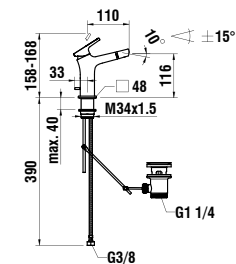

3413910041111

Single lever bidet mixer, projection 110 mm, Eco+, fixed spout, with pop-up waste

Einhebel-Bidetmischer, Ausladung 110 mm, Eco+, Festauslauf, mit Ablaufventil

Colours: .004

Available from 3rd Quarter 2019

Verfügbar ab 3. Quartal 2019