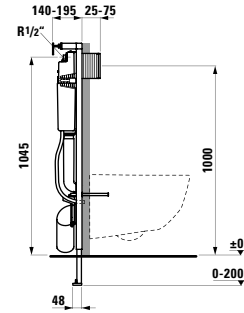

DUSCH-WC CLEANET NAVIA

894661 LIS

Installation system LIS CW2 with cistern for wall-hung WC and shower toilet, dual flush 6/3L (adjustable to 4.5/3L)

CW2 Installationssystem LIS mit Spülkasten für Wand-WC und Dusch-WC, Zwei-Mengen-Spülung 6/3L (umstellbar auf 4.5/3L)

500 x 140-195 x 1120-1320 mm

Colours: .000

Options: .000

894666 LIS

Installation system LIS CW2 with cistern for wall-hung WC and shower toilet, dual flush 4.5/3L (adjustable to 6/3L)

CW2 Installationssystem LIS mit Spülkasten für Wand-WC und Dusch-WC, Zwei-Mengen-Spülung 4.5/3L (umstellbar auf 6/3L)

500 x 140-195 x 1120-1320 mm

Colours: .000

Options: .000