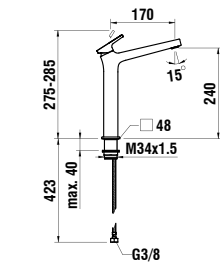

Colours: .004

Available from 3rd Quarter 2019

Verfügbar ab 3. Quartal 2019

3413910041111

Single lever bidet mixer, projection 110 mm, Eco+, fixed spout, with pop-up waste

Einhebel-Bidetmischer, Ausladung 110 mm, Eco+, Festauslauf, mit Ablaufventil