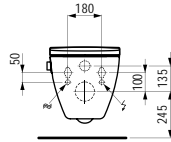

SHOWER TOILET CLEANET NAVIA

820601 NAVIA

Shower Toilet, wall-hung, rimless, washdown, incl. seat and cover removable with lowering system