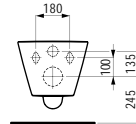

820333

Wall-hung WC ,compact', washdown, rimless

Wand-WC ,compact', Tiefspüler, spülrandlos

490 x 370 x 285 (430) mm

Colours: .000 .400 .757, 020, 759

Options: .000

Available from 3rd Quarter 2019

Verfügbar ab 3. Quartal 2019