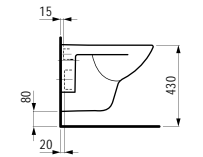

821952

Wall-hung WC ‚compact‘, washdown, rimless

Wand-WC ‚compact‘, Tiefspüler, spülrandlos

490 x 360 x 350 (430) mm

Colours: .000 .400

Options: .000

Available from 4th Quarter 2019

Verfügbar ab 4. Quartal 2019