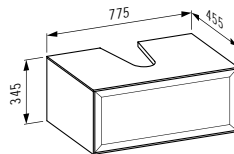

575 x 455 x 600 mm

Colours: .631 .627 .628

406013

Drawer element 800, 1 drawer,
with centre cut-out

*Schubladenelement 800, 1 Schublade,
mit Ausschnitt Mitte*

775 x 455 x 345 mm

Colours: .631 .627 .628

406014