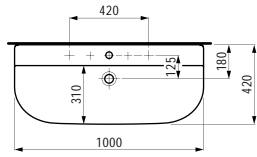

810347

Washbasin

Waschtisch

1000 x 420 x 140 mm

Colours: .000 .400 .757

Options: .104 .107 .108 .109 .136

Available from 3rd Quarter 2019

Verfügbar ab 3. Quartal 2019

405484

Vanity unit, 2 doors

Waschtischunterbau, 2 Türen

975 x 240 x 600 mm

Colours: .040 .041 .042

Available from 3rd Quarter 2019

Verfügbar ab 3. Quartal 2019

816347

Washbasin, undersurface ground

Aufsatz-Waschtisch

1000 x 420 x 140 mm

Colours: .000 .400 .757

Options: .104 .107 .108 .109 .136

Available from 3rd Quarter 2019

Verfügbar ab 3. Quartal 2019