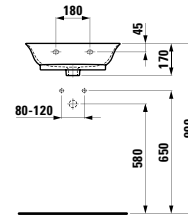

THE NEW CLASSIC

815852

Small Washbasin
Handwaschbecken
500 x 450 x 135 mm

Colours: .000 .400 .757

Options: .104 .109