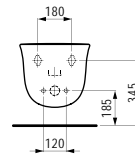

830851

Wall-hung bidet
Wandbidet
530 x 370 x 430 mm

Colours: .000 .400 .757

Options: .302