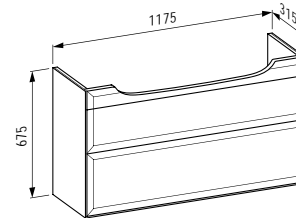

406052

Vanity unit, 2 drawers, matches vanity washbasin 813858

Waschtischunterbau, 2 Schubladen,
passend zu Möbelwaschtisch 813858

1175 x 315 x 675 mm

Colours: .631 .627 .628

Available from 3rd Quarter 2019

Verfügbar ab 3. Quartal 2019

812852

Bowl washbasin, oval
Waschtisch-Schale, oval
550 x 380 x 145 mm

Colours: .000 .400 .757

Options: .112