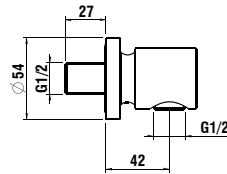

3638500041511

Shower hose connector, with check-valve, all-metal

Anschlussbogen, mit Rückflussverhinderer, Vollmetall

Colours: .004

Available from 4th Quarter 2019

Verfügbar ab 4. Quartal 2019