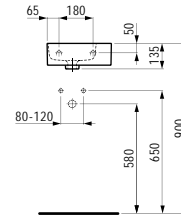

815280

Small washbasin, with tap bank right
Handwaschbecken, mit Hahnlochbank rechts
340 x 220 x 115 mm

Colours: .000 .400 .757

Options: .106

Available from 4th Quarter 2019

Verfügbar ab 4. Quartal 2019