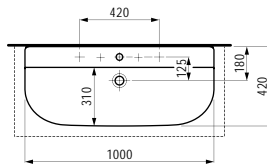

810347

Washbasin

Waschtisch

1000 x 420 x 140 mm

Colours: .000 .400 .757

Options: .104 .107 .108 .109 .136

Available from 3rd Quarter 2019

Verfügbar ab 3. Quartal 2019

405484

Vanity unit, 2 doors

Waschtischunterbau, 2 Türen

975 x 240 x 600 mm

Colours: .040 .041 .042

Available from 3rd Quarter 2019

Verfügbar ab 3. Quartal 2019

816347

Washbasin, undersurface ground

Aufsatz-Waschtisch

1000 x 420 x 140 mm

Colours: .000 .400 .757

Options: .104 .107 .108 .109 .136

Available from 3rd Quarter 2019

Verfügbar ab 3. Quartal 2019

820341

Wall-hung WC, washdown, rimless

Wand-WC, Tiefspüler, spülrandlos

530 x 370 x 340 (430) mm

Colours: .000 .400 .757

Options: .000

Available from 4th Quarter 2019

Verfügbar ab 4. Quartal 2019

893341

WC seat and cover, removable, with lowering system

Sitz mit Deckel, abnehmbar, mit Absenkautomatik

Colours: .000 .757

Options: .000

Available from 4th Quarter 2019

Verfügbar ab 4. Quartal 2019

830341

Wall-hung bidet

Wandbidet

530 x 370 x 340 (430) mm

Colours: .000 .400 .757

Options: .302

Available from 4th Quarter 2019

Verfügbar ab 4. Quartal 2019