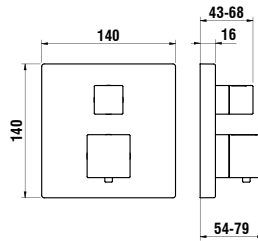

323226xxx0101

Twin handled set for concealed thermostatic bath/
shower mixer, with 2-way dimmer, with integrated
vacuum breaker

*2-Griff-Fertigmontageset für thermostatischen
Unterputz-Bade-/Duschenmischer, mit 2-Wege-
Dimmer, mit integriertem Rohrunterbrecher*

Colours: .004 .090*

Available from 4th Quarter 2019

*brushed stainless steel (PVD)

Verfügbar ab 4. Quartal 2019

*Edelstahl gebürstet (PVD)