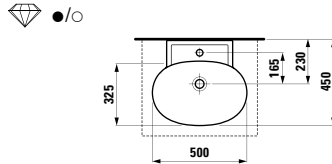

816852

Small washbasin, undersurface ground
Aufsatz-Handwaschbecken
500 x 450 x 135 mm

Colours: .000 .400 .757

Options: .104 .109

406003

Drawer element 600, 1 drawer,
with centre cut-out

*Schubladenelement 600, 1 Schublade,
mit Ausschnitt Mitte*

575 x 455 x 345 mm

Colours: .631 .627 .628