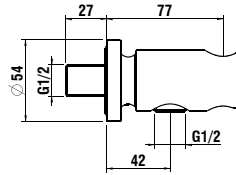

3638500041521

Shower hose connector with integrated shower holder, with check-valve, all-metal

Anschlussbogen mit integriertem Brausehalter, mit Rückflussverhinderer, Vollmetall

Colours: .004

Available from 4th Quarter 2019

Verfügbar ab 4. Quartal 2019