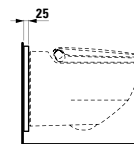

894690

Adapter plate for shower toilet installation with connections above 9 cm outside of centre

Adapterplatte zur Installation des Dusch-WC's mit Anschlüssen über 9 cm außerhalb der Mitte

450 x 450 x 25 mm

Colours: .000*

Options: .000

* color white matt

* Farbe weiß matt