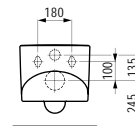

820341

Wall-hung WC, washdown, rimless

Wand-WC, Tiefspüler, spülrandlos

530 x 370 x 340 (430) mm

Colours: .000 .400 .757

Options: .000

Available from 4th Quarter 2019

Verfügbar ab 4. Quartal 2019