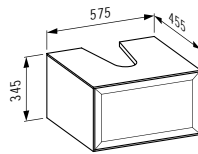

816852

Small washbasin, undersurface ground
Aufsatz-Handwaschbecken
500 x 450 x 135 mm

Colours: .000 .400 .757

Options: .104 .109

406003

Drawer element 600, 1 drawer,
with centre cut-out

*Schubladenelement 600, 1 Schublade,
mit Ausschnitt Mitte*

575 x 455 x 345 mm

Colours: .631 .627 .628