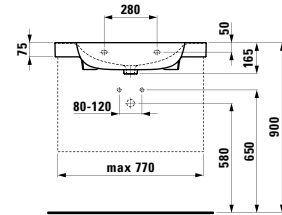

406041

Vanity unit, 1 drawer,
matches vanity washbasin 813855

*Waschtischunterbau, 1 Schublade,
passend zu Möbelwaschtisch 813855*

775 x 315 x 345 mm

Colours: .631 .627 .628

406042

Vanity unit, 2 drawers,
matches vanity washbasin 813855

*Waschtischunterbau, 2 Schubladen,
passend zu Möbelwaschtisch 813855*

775 x 315 x 675 mm

Colours: .631 .627 .628