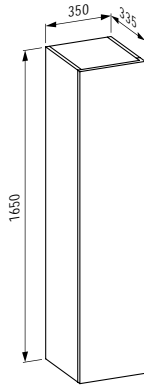

408287

Tall cabinet with 1 door, left hinged, 4 glass shelves

*Hochschrank mit einer Tür,
Scharnier links, 4 Glasablagen*

350 x 335 x 1650 mm

Colours: .640 .641 .642