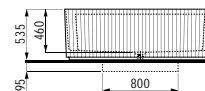

Colours: .000

Options: .000

Available from 3rd Quarter 2019

Verfügbar ab 3. Quartal 2019

292340

Backrest, light grey
Rückenlehne, hellgrau
 400 x 90 x 625 mm

293340

Tray for Sonar bathtubs
Ablage für Sonar Badewannen
 270 x 270 x 80 mm