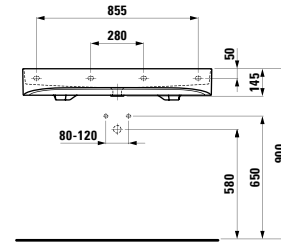

810347

Washbasin

Waschtisch

1000 x 420 x 140 mm

Colours: .000 .400 .757

Options: .104 .107 .108 .109 .136

Available from 3rd Quarter 2019

Verfügbar ab 3. Quartal 2019

405484

Vanity unit, 2 doors

Waschtischunterbau, 2 Türen

975 x 240 x 600 mm

Colours: .040 .041 .042

Available from 3rd Quarter 2019

Verfügbar ab 3. Quartal 2019

816347

Washbasin, undersurface ground

Aufsatz-Waschtisch

1000 x 420 x 140 mm

Colours: .000 .400 .757

Options: .104 .107 .108 .109 .136

Available from 3rd Quarter 2019

Verfügbar ab 3. Quartal 2019