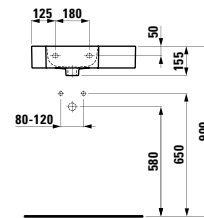

Colours: .000 .400 .757

Options: .105 .109 .811 .813

Available from 3rd Quarter 2019

Verfügbar ab 3. Quartal 2019

381281

Towel holder
Handtuchhalter

Colours: .004

Available from 3rd Quarter 2019