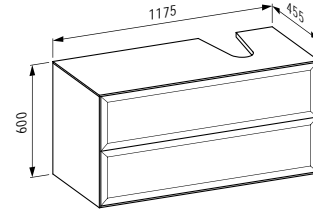

406088

Drawer element 1200, 2 drawers, cut-out right

*Schubladenelement 1200, 2 Schubladen,
Ausschnitt rechts*

1175 x 455 x 600 mm

Colours: .631 .627 .628