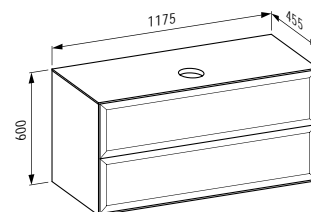

775 x 455 x 600 mm

Colours: .631 .627 .628

406021

Drawer element 1200, 1 drawer,
with centre cut-out

*Schubladenelement 1200, 1 Schublade,
mit Ausschnitt Mitte*

1175 x 455 x 345 mm

Colours: .631 .627 .628

406022