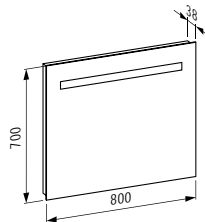

447642 LEELO

Mirror, 800 mm with integrated horizontal LED lighting, 1 touch sensor (On/ Off/ Dimmer), aluminium frame, 4000K, IP44

Spiegel, 800 mm, mit integrierter horizontaler LED-Beleuchtung, 1 Touch Sensorschalter (An/ Aus/ Dimmer), Aluminiumrahmen, 4000K, IP44

800 x 38 x 700 mm

Colours: .144

447643 LEELO

Mirror, 800 mm with integrated horizontal LED lighting and ambient light, 3 touch sensors (On-Off/ Dimmer/ Colour temperature change 2700-6000K), aluminium frame, IP44

Spiegel, 800 mm, mit integrierter horizontaler LED-Beleuchtung und Ambientlicht, 3 Touch Sensorschalter (An-Aus/ Dimmer/ Farbtemperaturwechsel 2700-6000K), Aluminiumrahmen, IP44

800 x 32 x 700 mm

Colours: .144