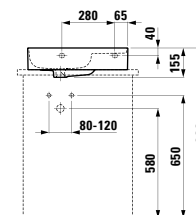

816288 ●/○

Washbasin, undersurface ground,
with semi-wet area and tap bank

*Aufsatz-Waschtisch,
mit Halbnasszone bzw. Hahnlochbank*

530 x 400 x 115 mm

Colours: .000 .400 .757

Options: .106 .109

Available from 3rd Quarter 2019

Verfügbar ab 3. Quartal 2019