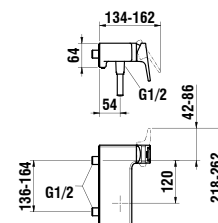

3313970044001

Wall-mounted single lever shower mixer, with one outlet, without accessories

Aufputz-Einhebel-Duschenmischer, mit einem Wasserabgang, ohne Zubehör

Colours: .004

Available from 1st Quarter 2020

Verfügbar ab 1. Quartal 2020

3233960040001

Twin handled set for concealed thermostatic bath/shower mixer, with 2-way dimmer

2-Griff-Fertigmontageset für thermostatischen Unterputz-Bade-/Duschenmischer, mit 2-Wege-Dimmer

Colours: .004

Available from 3rd Quarter 2019

Verfügbar ab 3. Quartal 2019