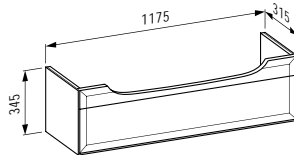

THE NEW CLASSIC

813858

Vanity washbasin
Möbelwaschtisch
1200 x 480 x 75 mm

Colours: .000 .400 .757

Options: .104 .107 .108 .109 .136 .115 .158

Available from 3rd Quarter 2019

Verfügbar ab 3. Quartal 2019

406051