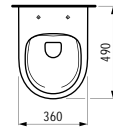

821952

Wall-hung WC ‚compact‘, washdown, rimless

Wand-WC ‚compact‘, Tiefspüler, spülrandlos

490 x 360 x 350 (430) mm

Colours: .000 .400

Options: .000

Available from 4th Quarter 2019

Verfügbar ab 4. Quartal 2019