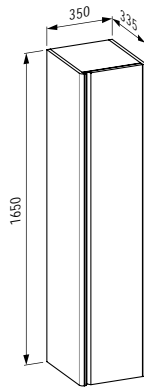

350 x 330 x 1650 mm

Colours: .260 .261 .262 .263 .266 .999

403011 BASE

Vanity unit, 1 door, left hinged, 1 internal shelf, with handle anodized aluminum / aluminium black, matching small washbasin 815301