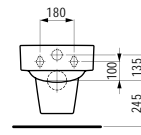

814282

Double washbasin, with semi-wet area
Doppelwaschtisch, mit Halbnasszone
1200 x 420 x 115 mm

Colours: .000 .400 .757

Options: .104 .108 .109 .136

Available from 3rd Quarter 2019

Verfügbar ab 3. Quartal 2019

410222 SPACE

Vanity unit, 2 drawers
Waschtischunterbau, 2 Schubladen
1185 x 410 x 520 mm

Colours: .100 .101 .103 .999

402534 BASE

Vanity unit, 4 drawers, incl. 2 drawer organizers
Waschtischunterbau, 4 Schubladen, inkl. 2 Schubladen-Ordnungssystemen
1180 x 390 x 530 mm

Colours: .260 .261 .262 .263 M01 M36 .999

Available from 3rd Quarter 2019

Verfügbar ab 3. Quartal 2019

381283

Towel holder, left
Handtuchhalter, links

Colours: .004

Available from 3rd Quarter 2019

Verfügbar ab 3. Quartal 2019

381284

Towel holder, right
Handtuchhalter, rechts

Colours: .004

Available from 3rd Quarter 2019

Verfügbar ab 3. Quartal 2019

820288

Wall hanging Water Closet Bowl, rimless, washdown, cUPC approved
Wand-WC, Tiefspüler, spülrandlos, zugelassen nach cUPC (USA)

530 x 390 x 360 (430) mm

Colours: .000 .400 .757

Options: .000

872280

Toilet roll holder, right
Papierrollenhalter, rechts
170 x 130 x 115 mm

Colours: .000 .757

Options: .000

Available from 3rd Quarter 2019

Verfügbar ab 3. Quartal 2019

872281

Toilet roll holder, left
Papierrollenhalter, links
170 x 130 x 115 mm

Colours: .000 .757

Options: .000

Available from 3rd Quarter 2019

Verfügbar ab 3. Quartal 2019

872282

Toilet brush holder incl. toilet brush
WC-Bürstengarnitur, inkl. Klosettbürste
150 x 100 x 360 mm

Colours: .000 .757

Options: .000

Available from 3rd Quarter 2019

Verfügbar ab 3. Quartal 2019