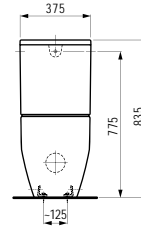

LAUFEN PRO

825962

Floorstanding WC close-coupled, washdown, rimless, outlet horizontal or vertical

Stand-WC für aufgesetzten Spülkasten, Tiefspüler, spülrandlos, Abgang waagrecht oder senkrecht

650 x 360 x 440 (430) mm

Colours: .000 .400

Options: .000 .231

Available from 1st Quarter 2020

Verfügbar ab 1. Quartal 2020