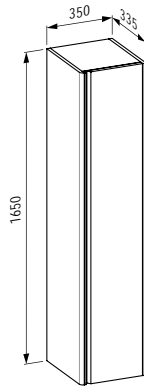

403034 BASE

Tall cabinet, 1 door, with handle aluminum black, right hinged

Hochschrank, 1 Tür, mit Griff Aluminium schwarz, Scharnier rechts

350 x 330 x 1650 mm

Colours: .260 .261 .262 .263 .266 .999

Available from 3rd Quarter 2019

Verfügbar ab 3. Quartal 2019

820802 PALOMBA COLLECTION

Wall-hung WC, rimless, washdown

Wand-WC, spülrandlos, Tiefspüler

540 x 360 x 265 (430) mm

Colours: .000 .400

Options: .000