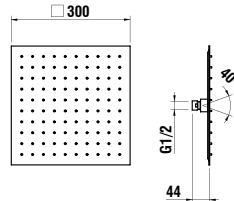

367221xxx1311

Square rain shower head, ultra flat, 300x300 mm

Quadratische Regenbrause, ultraflach, 300x300 mm

Colours: .004 .091*

Available from 4th Quarter 2019

*brushed stainless steel

Verfügbar ab 4. Quartal 2019

*Edelstahl gebürstet