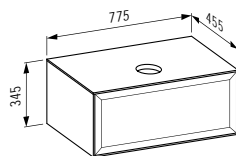

THE NEW CLASSIC

406011

Drawer element 800, 1 drawer,
with centre cut-out

*Schubladenelement 800, 1 Schublade,
mit Ausschnitt Mitte*

775 x 455 x 345 mm

Colours: .631 .627 .628