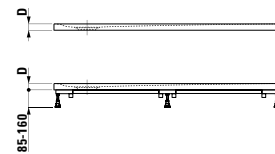

A / mm	B / mm	C / mm	D / mm
210951	1000	800	500	33
210957	1000	900	500	33
212954	1100	800	550	33
212955	1100	900	550	33
210952	1200	800	600	33
210958	1200	900	600	33
211953	1200	1000	600	33
214951	1700	750	850	46
214953	1700	800	850	46
214959	1800	750	900	46
211959	1800	800	900	46