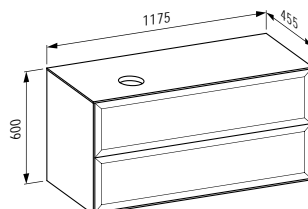

406083

Drawer element 1200, 2 drawers, cut-out left

*Schubladenelement 1200, 2 Schubladen,
Ausschnitt links*

1175 x 455 x 600 mm

Colours: .631 .627 .628