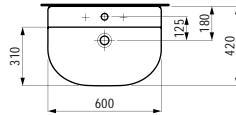

810342

Washbasin
Waschtisch

600 x 420 x 140 mm

Colours: .000 .400 .757

Options: .104 .108 .109 .136

405483

Vanity unit, 2 doors
Waschtischunterbau, 2 Türen
580 x 240 x 600 mm

Colours: .040 .041 .042

816342

Washbasin, undersurface ground
Aufsatz-Waschtisch

600 x 420 x 140 mm

Colours: .000 .400 .757

Options: .104 .108 .109 .136