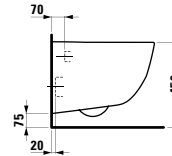

821962

Wall-hung WC ,comfort', washdown, rimless, 5 cm raised height

Wand-WC ,comfort', Tiefspüler, spülrandlos, 5 cm erhöht

560 x 360 x 450 mm

Colours: .000 .400 .018 .037 .049

Options: .000

Available from 3rd Quarter 2019

Verfügbar ab 3. Quartal 2019