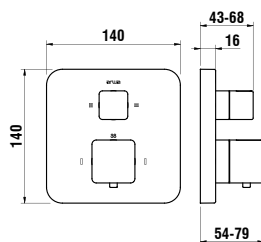

3233960040101

Twin handled set for concealed thermostatic bath/shower mixer, with 2-way dimmer, with integrated vacuum breaker

2-Griff-Fertigmontageset für thermostatischen Unterputz-Bade-/Duschenmischer, mit 2-Wege-Dimmer, mit integriertem Rohrunterbrecher

Colours: .004

Available from 3rd Quarter 2019

Verfügbar ab 3. Quartal 2019