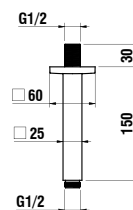

Colours: .004 .079*

Available from 4th Quarter 2019

*Nickel brushed

Verfügbar ab 4. Quartal 2019

*Nickel gebürstet

364980xxx5001

Shower slide bar, height 1030 mm

Duschgleitstange, Höhe 1030 mm