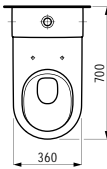

825951

Floorstanding WC close-coupled, washdown, rimless, outlet horizontal or vertical

Stand-WC für aufgesetzten Spülkasten, Tiefspüler, spülrandlos, Abgang waagrecht oder senkrecht

700 x 360 x 440 (430) mm

Colours: .000 .400

Options: .000 .231

Available from 2nd Quarter 2020

Verfügbar ab 2. Quartal 2020

Charge 231