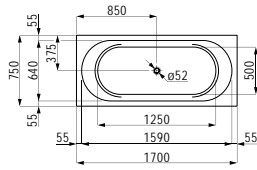

242950

Bathtub, rectangular, made of Marbond composite material, drop-in version

Badewanne, Einbauversion, rechteckig, aus Verbundwerkstoff Marbond

1700 x 750 x 460 (585-640) mm

Colours: .000

Options: .000

Available from 2nd Quarter 2020

Verfügbar ab 2. Quartal 2020