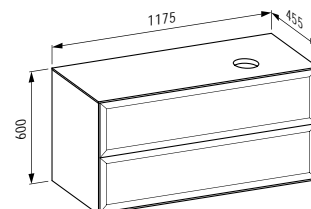

406084

Drawer element 1200, 2 drawers, cut-out right

*Schubladenelement 1200, 2 Schubladen,
Ausschnitt rechts*

1175 x 455 x 600 mm

Colours: .631 .627 .628