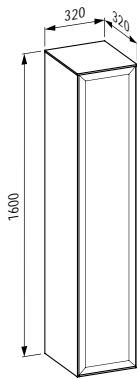

320 x 320 x 1600 mm

Colours: .631 .627 .628

406074

Set of adjustable feet

Stellfuß-Set

60 x 60 x 165 mm

Colours: .631 .170

Available from 3rd Quarter 2019