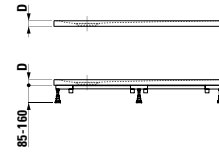

Also suitable for flush installation

Auch für flächenbündigen Einbau geeignet

	A / mm	B / mm	C / mm	D / mm
210950	800	800	400	29
210956	900	900	450	30
211952	1000	1000	500	33
211958	1200	1200	600	33

Shower tray, made of Marbond composite material, super flat, rectangular, outlet at short side