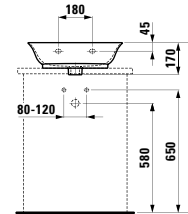

816852

Small washbasin, undersurface ground
Aufsatz-Handwaschbecken
500 x 450 x 135 mm

Colours: .000 .400 .757

Options: .104 .109

406003

Drawer element 600, 1 drawer,
with centre cut-out

*Schubladenelement 600, 1 Schublade,
mit Ausschnitt Mitte*

575 x 455 x 345 mm

Colours: .631 .627 .628