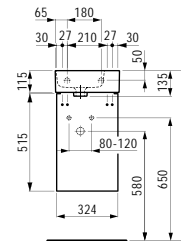

862280 VAL+BASE

Combipack, small washbasin
with vanity unit ,Base' with 1 door
*Komplettset, Handwaschbecken mit
Waschtischunterbau ,Base' mit 1 Tür*
340 x 220 x 640 mm

Colours: .260 .261 .262 .263 M01 M36 .999

Options: .106

Available from 4th Quarter 2019

Verfügbar ab 4. Quartal 2019