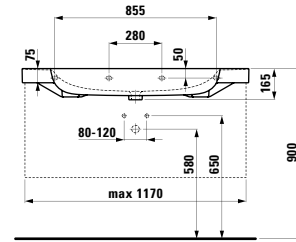

THE NEW CLASSIC

813858

Vanity washbasin
Möbelwaschtisch
1200 x 480 x 75 mm

Colours: .000 .400 .757

Options: .104 .107 .108 .109 .136 .115 .158

Available from 3rd Quarter 2019

Verfügbar ab 3. Quartal 2019

406051