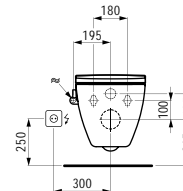

SHOWER TOILET CLEANET NAVIA

820601 NAVIA

Shower Toilet, wall-hung, rimless, washdown, incl. seat and cover removable with lowering system