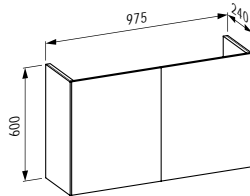

Waschtisch

1000 x 420 x 140 mm

Colours: .000 .400 .757

Options: .104 .107 .108 .109 .136

Available from 3rd Quarter 2019

Verfügbar ab 3. Quartal 2019

405484

Vanity unit, 2 doors