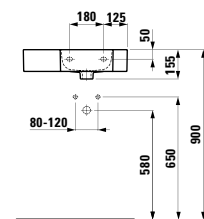

381280

Towel holder
Handtuchhalter

Colours: .004

Available from 3rd Quarter 2019

Verfügbar ab 3. Quartal 2019