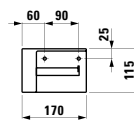

872280

Toilet roll holder, right
Papierrollenhalter, rechts
170 x 130 x 115 mm

Colours: .000 .757

Options: .000

Available from 3rd Quarter 2019

Verfügbar ab 3. Quartal 2019