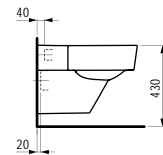

530 x 390 x 360 (430) mm

Colours: .000 .400 .757

Options: .000

872280

Toilet roll holder, right
Papierrollenhalter, rechts
 170 x 130 x 115 mm

Colours: .000 .757

Options: .000

Available from 3rd Quarter 2019