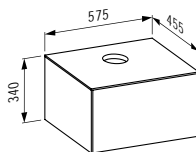

405401

Drawer element, 1 drawer, matching bowl washbasins 812340, 812341, 812342, 812343, centre cut-out

Schubladenelement, 1 Schublade, passend zu Waschtisch-Schalen 812340, 812341, 812342, 812343, Ausschnitt Mitte

575 x 455 x 340 mm

Colours: .040 .041 .042 .140 .141 .142