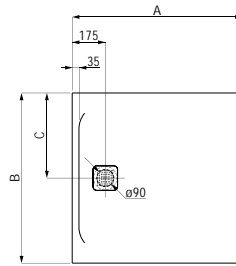

Also suitable for flush installation

Auch für flächenbündigen Einbau geeignet

	A / mm	B / mm	C / mm	D / mm
210950	800	800	400	29
210956	900	900	450	30
211952	1000	1000	500	33
211958	1200	1200	600	33

Shower tray, made of Marbond composite material, super flat, rectangular, outlet at short side