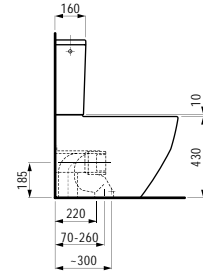

LAUFEN PRO

825962

Floorstanding WC close-coupled, washdown, rimless, outlet horizontal or vertical

Stand-WC für aufgesetzten Spülkasten, Tiefspüler, spülrandlos, Abgang waagrecht oder senkrecht

650 x 360 x 440 (430) mm

Colours: .000 .400

Options: .000 .231

Available from 1st Quarter 2020

Verfügbar ab 1. Quartal 2020