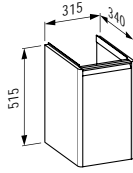

403021 BASE

Vanity unit, 1 door, left hinged, 1 internal shelf, with handle anodized aluminum / aluminium black, matching washbasin 810302

Waschtischunterbau, 1 Tür, Scharnier links, 1 Innenablage, mit Griff Aluminium eloxiert / schwarz, passend zu Waschtisch 810302

320 x 340 x 520 mm

Colours: .260 .261 .262 .263 .266 .999

Available from 3rd Quarter 2019

Verfügbar ab 3. Quartal 2019

403023 BASE

Vanity unit, 1 door, left hinged, 1 internal shelf, with handle anodized aluminum / aluminium black, matching washbasin 810302

Waschtischunterbau, 1 Tür, Scharnier links, 1 Innenablage, mit Griff Aluminium eloxiert / schwarz, passend zu Waschtisch 810302

320 x 340 x 520 mm

Colours: .260 .261 .262 .263 .266 .999

Available from 3rd Quarter 2019

Verfügbar ab 3. Quartal 2019

403022 BASE

Vanity unit, 1 door, right hinged, 1 internal shelf, with handle anodized aluminum / aluminium black, matching washbasin 810302

Waschtischunterbau, 1 Tür, Scharnier rechts, 1 Innenablage, mit Griff Aluminium eloxiert / schwarz, passend zu Waschtisch 810302

320 x 340 x 520 mm

Colours: .260 .261 .262 .263 .266 .999

Available from 3rd Quarter 2019

Verfügbar ab 3. Quartal 2019