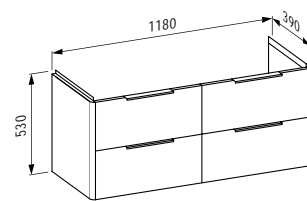

Options: .104 .108 .109 .136

Available from 3rd Quarter 2019

Verfügbar ab 3. Quartal 2019

410222 SPACE

Vanity unit, 2 drawers
Waschtischunterbau, 2 Schubladen
 1185 x 410 x 520 mm

Colours: .100 .101 .103 .999