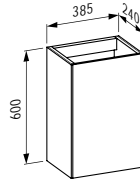

815341

Small washbasin, incl. ceramic waste cover
Handwaschbecken, inkl. Keramikabdeckung für Ablaufventil

410 x 420 x 140 mm

Colours: .000 .400 .757

Options: .104 .109