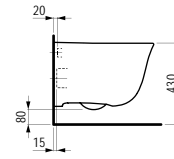

1175 x 455 x 600 mm

Colours: .631 .627 .628

820851

Wall-hung WC, washdown, rimless
Wand-WC, Tiefspüler, spülrandlos
 530 x 370 x 430 mm

Colours: .000 .400 .757

Options: .000

830851

Wall-hung bidet
Wandbidet
 530 x 370 x 430 mm