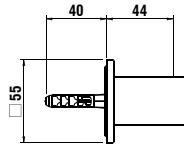

QUADRIGA

369220xxx3011

Fixed shower holder, all-metal

Fester Brausehalter, Vollmetall

Colours: .004 .091*

Available from 4th Quarter 2019

*brushed stainless steel

Verfügbar ab 4. Quartal 2019

*Edelstahl gebürstet