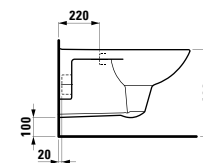

821954 PRO LIBERTY

Wall-hung WC ‚liberty‘, washdown, rimless, barrier-free

Wand-WC ‚liberty‘, Tiefspüler, spülrandlos, barrierefrei

700 x 360 x 350 (450) mm

Colours: .000 .400 .018 .037

Options: .000

Available from 4th Quarter 2019

Verfügbar ab 4. Quartal 2019