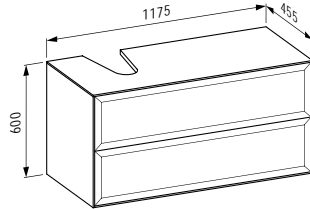

406087

Drawer element 1200, 2 drawers, cut-out left

*Schubladenelement 1200, 2 Schubladen,
Ausschnitt links*

1175 x 455 x 600 mm

Colours: .631 .627 .628