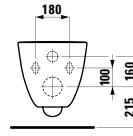

821962

Wall-hung WC ,comfort', washdown, rimless, 5 cm raised height

Wand-WC ,comfort', Tiefspüler, spülrandlos, 5 cm erhöht

560 x 360 x 450 mm

Colours: .000 .400 .018 .037 .049

Options: .000

Available from 3rd Quarter 2019

Verfügbar ab 3. Quartal 2019