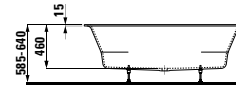

242950

Bathtub, rectangular, made of Marbond composite material, drop-in version

Badewanne, Einbauversion, rechteckig, aus Verbundwerkstoff Marbond

1700 x 750 x 460 (585-640) mm

Colours: .000

Options: .000

Available from 2nd Quarter 2020

Verfügbar ab 2. Quartal 2020