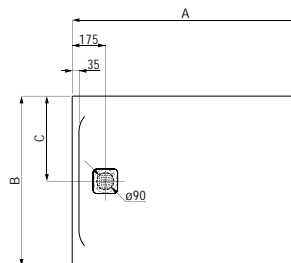

A / mm	B / mm	C / mm	D / mm
210951	1000	800	500	33
210957	1000	900	500	33
212954	1100	800	550	33
212955	1100	900	550	33
210952	1200	800	600	33
210958	1200	900	600	33
211953	1200	1000	600	33
214951	1700	750	850	46
214953	1700	800	850	46
214959	1800	750	900	46
211959	1800	800	900	46