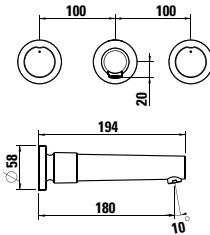

3128560041201

Concealed twin handled basin mixer,
projection 180 mm

*2-Griff-Unterputz-Waschtismischer,
Ausladung 180 mm*

Colours: .004

Available from 4th Quarter 2019

Verfügbar ab 4. Quartal 2019