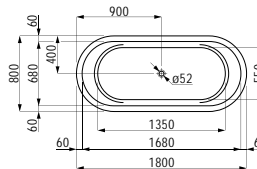

241950

Bathtub, drop-in version, oval, made of Marbond composite material

Badewanne, Einbauversion, oval, aus Verbundwerkstoff Marbond

1800 x 800 x 460 (585-640) mm

Colours: .000

Options: .000