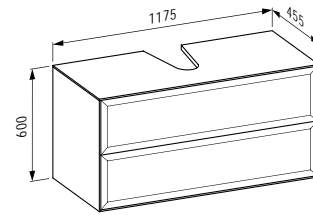

1175 x 455 x 345 mm

Colours: .631 .627 .628

406086

Drawer element 1200,
1 drawer, cut-out right

*Schubladenelement 1200, 1 Schublade,
Ausschnitt rechts*

1175 x 455 x 345 mm

Colours: .631 .627 .628

406024