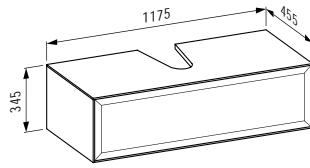

406023

Drawer element 1200, 1 drawer,
with centre cut-out

*Schubladenelement 1200, 1 Schublade,
mit Ausschnitt Mitte*

1175 x 455 x 345 mm

Colours: .631 .627 .628