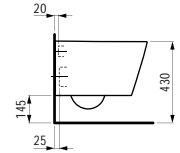

820333

Wall-hung WC ,compact', washdown, rimless

Wand-WC ,compact', Tiefspüler, spülrandlos

490 x 370 x 285 (430) mm

Colours: .000 .400 .757, 020, 759

Options: .000

Available from 3rd Quarter 2019

Verfügbar ab 3. Quartal 2019