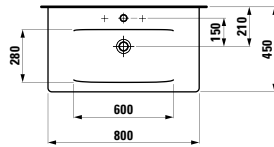

860705

Combipack 800 mm, washbasin ,slim'
with vanity unit with 2 drawers, incl. drawer organizer,
with handle anodized aluminum

*Komplettset 800 mm, Waschtisch ,slim'
mit Waschtischunterbau mit 2 Schubladen,
inkl. Schubladen-Ordnungssystem,
mit Griff Aluminium eloxiert*

800 x 450 x 545 mm

Colours: .260 .261 .262 .263 .266 .999

Options: .104

Available from 4th quarter 2019

Verfügbar ab 4. Quartal 2019