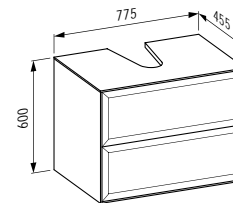

575 x 455 x 600 mm

Colours: .631 .627 .628

406013

Drawer element 800, 1 drawer,
with centre cut-out

*Schubladenelement 800, 1 Schublade,
mit Ausschnitt Mitte*

775 x 455 x 345 mm

Colours: .631 .627 .628

406014