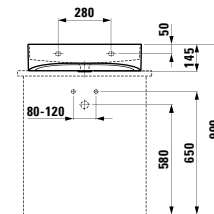

815341

Small washbasin, incl. ceramic waste cover
Handwaschbecken, inkl. Keramikabdeckung für Ablaufventil

410 x 420 x 140 mm

Colours: .000 .400 .757

Options: .104 .109

405481

Vanity unit, 1 door, left hinged
Waschtischunterbau, 1 Tür, Scharnier links
385 x 240 x 600 mm

Colours: .040 .041 .042

405482

Vanity unit, 1 door, right hinged
Waschtischunterbau, 1 Tür, Scharnier rechts
385 x 240 x 600 mm

Colours: .040 .041 .042

810342

Washbasin
Waschtisch

600 x 420 x 140 mm

Colours: .000 .400 .757

Options: .104 .108 .109 .136

405483

Vanity unit, 2 doors
Waschtischunterbau, 2 Türen
580 x 240 x 600 mm

Colours: .040 .041 .042

816342

Washbasin, undersurface ground
Aufsatz-Waschtisch

600 x 420 x 140 mm

Colours: .000 .400 .757

Options: .104 .108 .109 .136