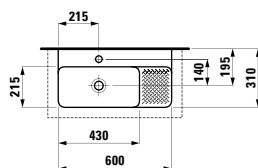

815285 ●/○

Washbasin ,compact', with semi-wet area right
Waschtisch ,compact', mit Halbnasszone rechts
600 x 315 x 115 mm

Colours: .000 .400 .757

Options: .104 .109

Available from 3rd Quarter 2019

Verfügbar ab 3. Quartal 2019

402552 BASE

Vanity unit, 2 doors
Waschtischunterbau, 2 Türen
585 x 290 x 525 mm

Colours: .260 .261 .262 .263 M01 M36 .999

Available from 3rd Quarter 2019

Verfügbar ab 3. Quartal 2019

381282

Towel holder
Handtuchhalter

Colours: .004

Available from 3rd Quarter 2019

Verfügbar ab 3. Quartal 2019

817285 ●/○

Washbasin, undersurface ground ,compact',
with semi-wet area right

*Aufsatz-Waschtisch ,compact',
mit Halbnasszone rechts*

600 x 315 x 115 mm

Colours: .000 .400 .757

Options: .104 .109

Available from 3rd Quarter 2019

Verfügbar ab 3. Quartal 2019

815288 ●/○

Washbasin, with semi-wet area and tap bank
Waschtisch, mit Halbnasszone bzw. Hahnlochbank

530 x 400 x 115 mm

Colours: .000 .400 .757

Options: .106 .109

Available from 3rd Quarter 2019

Verfügbar ab 3. Quartal 2019

381285

Towel holder
Handtuchhalter

Colours: .004

Available from 3rd Quarter 2019

Verfügbar ab 3. Quartal 2019

816288 ●/○

Washbasin, undersurface ground,
with semi-wet area and tap bank

*Aufsatz-Waschtisch,
mit Halbnasszone bzw. Hahnlochbank*

530 x 400 x 115 mm

Colours: .000 .400 .757

Options: .106 .109

Available from 3rd Quarter 2019

Verfügbar ab 3. Quartal 2019