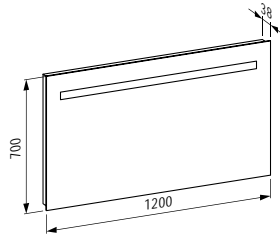

1200 x 38 x 700 mm

Colours: .144

447672 LEELO

Mirror, 1200 mm with integrated horizontal LED lighting, 1 touch sensor (On/ Off/ Dimmer), aluminium frame, 4000K, IP44

Spiegel, 1200 mm, mit integrierter horizontaler LED-Beleuchtung, 1 Touch Sensorschalter (An/ Aus/ Dimmer), Aluminiumrahmen, 4000K, IP44