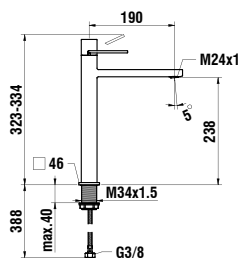

311228xxx1201

Column single lever basin mixer, projection 190 mm,
fixed spout, without pop-up waste

*Standsäulen-Einhebel-Waschtischmischer,
Ausladung 190 mm, Festauslauf, ohne Ablaufventil*

Colours: .004 .091*

Available from 4th Quarter 2019

*brushed stainless steel

Verfügbar ab 4. Quartal 2019

*Edelstahl gebürstet