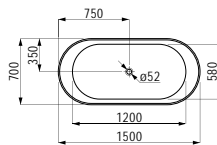

243952

Freestanding bathtub, made of Marbond composite material

Freistehende Badewanne, aus Verbundwerkstoff Marbond

1500 x 700 x 590 mm

Colours: .000

Options: .000