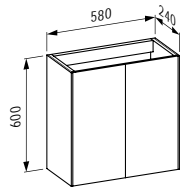

810342

Washbasin
Waschtisch

600 x 420 x 140 mm

Colours: .000 .400 .757

Options: .104 .108 .109 .136

405483

Vanity unit, 2 doors
Waschtischunterbau, 2 Türen
580 x 240 x 600 mm

Colours: .040 .041 .042

816342

Washbasin, undersurface ground
Aufsatz-Waschtisch

600 x 420 x 140 mm

Colours: .000 .400 .757

Options: .104 .108 .109 .136