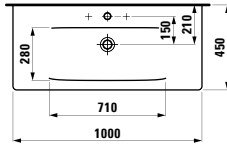

860707

Combipack 1000 mm, washbasin ,slim' with vanity unit with 2 drawers, incl. drawer organizer, with handle anodized aluminum

Komplettset 1000 mm, Waschtisch ,slim' mit Waschtischunterbau mit 2 Schubladen, inkl. Schubladen-Ordnungssystem, mit Griff Aluminium eloxiert

1000 x 450 x 545 mm

Colours: .260 .261 .262 .263 .266 .999

Options: .104

Available from 4th quarter 2019

Verfügbar ab 4. Quartal 2019