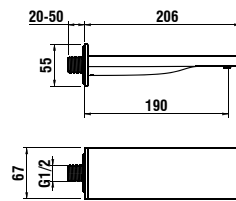

3712200910601

Wall-mounted spout, fixed spout, projection 190mm

Wanneneinlauf, Festauslauf, Ausladung 190mm

Colours: .091*

Available from 4th Quarter 2019

*brushed stainless steel

Verfügbar ab 4. Quartal 2019

*Edelstahl gebürstet