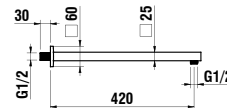

366220xxx0131

Wall bracket for rain shower head, 420mm

Brausewandarm für Regenbrause, 420 mm

Colours: .004 .079*

Available from 4th Quarter 2019

*Nickel brushed

Verfügbar ab 4. Quartal 2019

*Nickel gebürstet