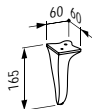

406074

Set of adjustable feet

Stellfuß-Set

60 x 60 x 165 mm

Colours: .631 .170

Available from 3rd Quarter 2019

Verfügbar ab 3. Quartal 2019