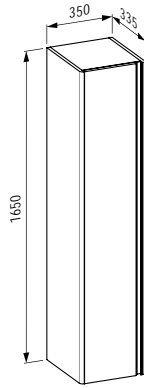

403031 BASE

Tall cabinet, 1 door, with handle anodized aluminum, left hinged

Hochschrank, 1 Tür, mit Griff Aluminium eloxiert, Scharnier links

350 x 330 x 1650 mm

Colours: .260 .261 .262 .263 .266 .999

Available from 3rd Quarter 2019

Verfügbar ab 3. Quartal 2019

403033 BASE

Tall cabinet, 1 door, with handle aluminum black, left hinged

Hochschrank, 1 Tür, mit Griff Aluminium schwarz, Scharnier links

350 x 330 x 1650 mm

Colours: .260 .261 .262 .263 .266 .999

Available from 3rd Quarter 2019

Verfügbar ab 3. Quartal 2019

403032 BASE

Tall cabinet, 1 door, with handle anodized aluminum, right hinged

Hochschrank, 1 Tür, mit Griff Aluminium eloxiert, Scharnier rechts

350 x 330 x 1650 mm

Colours: .260 .261 .262 .263 .266 .999

Available from 3rd Quarter 2019

Verfügbar ab 3. Quartal 2019