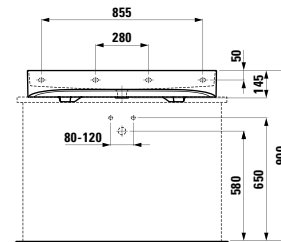

820341

Wall-hung WC, washdown, rimless

Wand-WC, Tiefspüler, spülrandlos

530 x 370 x 340 (430) mm

Colours: .000 .400 .757

Options: .000

Available from 4th Quarter 2019

Verfügbar ab 4. Quartal 2019

893341

WC seat and cover, removable, with lowering system

Sitz mit Deckel, abnehmbar, mit Absenkautomatik

Colours: .000 .757

Options: .000

Available from 4th Quarter 2019

Verfügbar ab 4. Quartal 2019

830341

Wall-hung bidet

Wandbidet

530 x 370 x 340 (430) mm

Colours: .000 .400 .757

Options: .302

Available from 4th Quarter 2019

Verfügbar ab 4. Quartal 2019