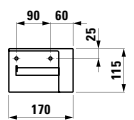

872281

Toilet roll holder, left
Papierrollenhalter, links
170 x 130 x 115 mm

Colours: .000 .757

Options: .000

Available from 3rd Quarter 2019

Verfügbar ab 3. Quartal 2019