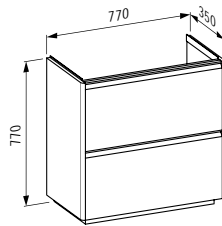

403004 BASE

Vanity unit, 2 drawers, floorstanding, with handle anodized aluminum / aluminium black, matching vanity washbasins 813301, 813302

Waschtischunterbau, 2 Schubladen, bodenstehend, mit Griff Aluminium eloxiert / schwarz, passend zu Möbelwaschtischen 813301; 813302

770 x 350 x 780 mm

Colours: .260 .261 .262 .263 .266 .999

Available from 3rd Quarter 2019

Verfügbar ab 3. Quartal 2019