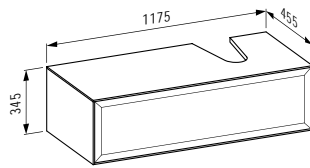

406086

Drawer element 1200,
1 drawer, cut-out right

*Schubladenelement 1200, 1 Schublade,
Ausschnitt rechts*

1175 x 455 x 345 mm

Colours: .631 .627 .628