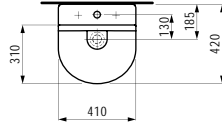

815341

Small washbasin, incl. ceramic waste cover
Handwaschbecken, inkl. Keramikabdeckung für Ablaufventil

410 x 420 x 140 mm

Colours: .000 .400 .757

Options: .104 .109