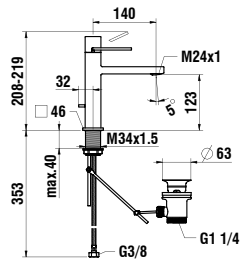

311221xxx1211

Single lever basin mixer, projection 140 mm,
fixed spout, with pop-up waste

*Einhebel-Waschtischmischer, Ausladung 140 mm,
Festauslauf, mit Ablaufventil*

Colours: .004 .091*

Available from 4th Quarter 2019

*brushed stainless steel

Verfügbar ab 4. Quartal 2019

*Edelstahl gebürstet