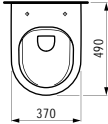

820333

Wall-hung WC ,compact', washdown, rimless

Wand-WC ,compact', Tiefspüler, spülrandlos

490 x 370 x 285 (430) mm

Colours: .000 .400 .757, 020, 759

Options: .000

Available from 3rd Quarter 2019

Verfügbar ab 3. Quartal 2019