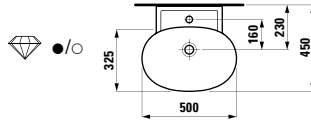

THE NEW CLASSIC

815852

Small Washbasin
Handwaschbecken
500 x 450 x 135 mm

Colours: .000 .400 .757

Options: .104 .109