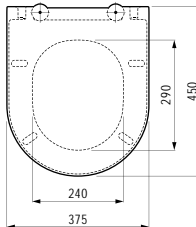

893341

WC seat and cover, removable, with lowering system

Sitz mit Deckel, abnehmbar, mit Absenkautomatik

Colours: .000 .757

Options: .000

Available from 4th Quarter 2019

Verfügbar ab 4. Quartal 2019