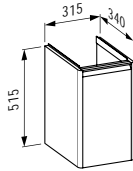

403024 BASE

Vanity unit, 1 door, right hinged, 1 internal shelf, with handle anodized aluminum / aluminium black, matching washbasin 810302

Waschtischunterbau, 1 Tür, Scharnier rechts, 1 Innenablage, mit Griff Aluminium eloxiert / schwarz, passend zu Waschtisch 810302

320 x 340 x 520 mm

Colours: .260 .261 .262 .263 .266 .999

Available from 3rd Quarter 2019

Verfügbar ab 3. Quartal 2019