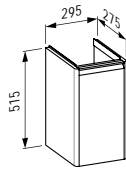

Colours: .260 .261 .262 .263 .266 .999

Available from 3rd Quarter 2019

Verfügbar ab 3. Quartal 2019

403014 BASE

Vanity unit, 1 door, right hinged, 1 internal shelf, with handle anodized aluminum / aluminium black, matching small washbasin 815301

Waschtischunterbau, 1 Tür, Scharnier rechts, 1 Innenablage, mit Griff Aluminium eloxiert / schwarz, passend zu Handwaschbecken 815301

280 x 300 x 520 mm

Colours: .260 .261 .262 .263 .266 .999

Available from 3rd Quarter 2019

Verfügbar ab 3. Quartal 2019