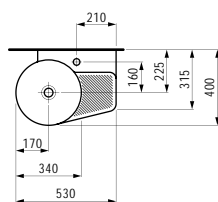

530 x 400 x 115 mm

Colours: .000 .400 .757

Options: .106 .109

Available from 3rd Quarter 2019

Verfügbar ab 3. Quartal 2019

381285

Towel holder
Handtuchhalter

Colours: .004