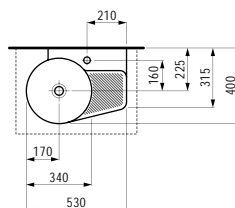

816288 ●/○

Washbasin, undersurface ground,
with semi-wet area and tap bank

*Aufsatz-Waschtisch,
mit Halbnasszone bzw. Hahnlochbank*

530 x 400 x 115 mm

Colours: .000 .400 .757

Options: .106 .109

Available from 3rd Quarter 2019

Verfügbar ab 3. Quartal 2019