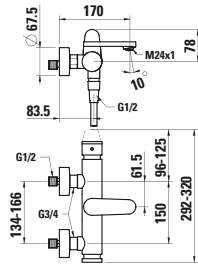

THE NEW CLASSIC

3218570041411

Wall-mounted single lever bath mixer, with diverter, with accessories

Aufputz-Einhebel-Bademischer, mit Umsteller, mit Zubehör

Colours: .004

Available from 4th Quarter 2019

Verfügbar ab 4. Quartal 2019