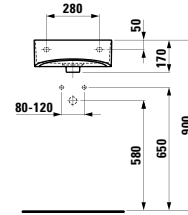

815341

Small washbasin, incl. ceramic waste cover
Handwaschbecken, inkl. Keramikabdeckung für Ablaufventil

410 x 420 x 140 mm

Colours: .000 .400 .757

Options: .104 .109