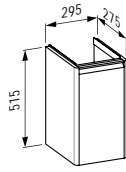

403011 BASE

Vanity unit, 1 door, left hinged, 1 internal shelf, with handle anodized aluminum / aluminium black, matching small washbasin 815301

Waschtischunterbau, 1 Tür, Scharnier links, 1 Innenablage, mit Griff Aluminium eloxiert / schwarz, passend zu Handwaschbecken 815301

280 x 300 x 520 mm

Colours: .260 .261 .262 .263 .266 .999

Available from 3rd Quarter 2019

Verfügbar ab 3. Quartal 2019

403013 BASE

Vanity unit, 1 door, left hinged, 1 internal shelf, with handle anodized aluminum / aluminium black, matching small washbasin 815301

Waschtischunterbau, 1 Tür, Scharnier links, 1 Innenablage, mit Griff Aluminium eloxiert / schwarz, passend zu Handwaschbecken 815301

280 x 300 x 520 mm

Colours: .260 .261 .262 .263 .266 .999

Available from 3rd Quarter 2019

Verfügbar ab 3. Quartal 2019

403012 BASE

Vanity unit, 1 door, right hinged, 1 internal shelf, with handle anodized aluminum / aluminium black, matching small washbasin 815301

Waschtischunterbau, 1 Tür, Scharnier rechts, 1 Innenablage, mit Griff Aluminium eloxiert / schwarz, passend zu Handwaschbecken 815301

280 x 300 x 520 mm