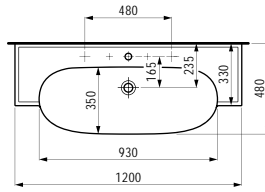

THE NEW CLASSIC

813858

Vanity washbasin
Möbelwaschtisch
1200 x 480 x 75 mm

Colours: .000 .400 .757

Options: .104 .107 .108 .109 .136 .115 .158

Available from 3rd Quarter 2019

Verfügbar ab 3. Quartal 2019

406051