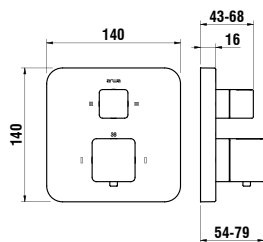

3333960040001

Twin handled set for concealed thermostatic shower mixer, with 1-way dimmer

2-Griff-Fertigmontageset für thermostatischen Unterputz-Duschenmischer, mit 1-Wege-Dimmer

Colours: .004

Available from 3rd Quarter 2019

Verfügbar ab 3. Quartal 2019

3713900040601

Bath spout, projection 126 mm

Wanneneinlauf, Ausladung 126 mm

Colours: .004

Available from 3rd Quarter 2019

Verfügbar ab 3. Quartal 2019