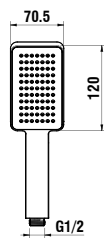

3613930041211

Hand shower, 1 shower jet

Handbrause, 1 Brausestrahl

Colours: .004

Available from 3rd Quarter 2019

Verfügbar ab 3. Quartal 2019