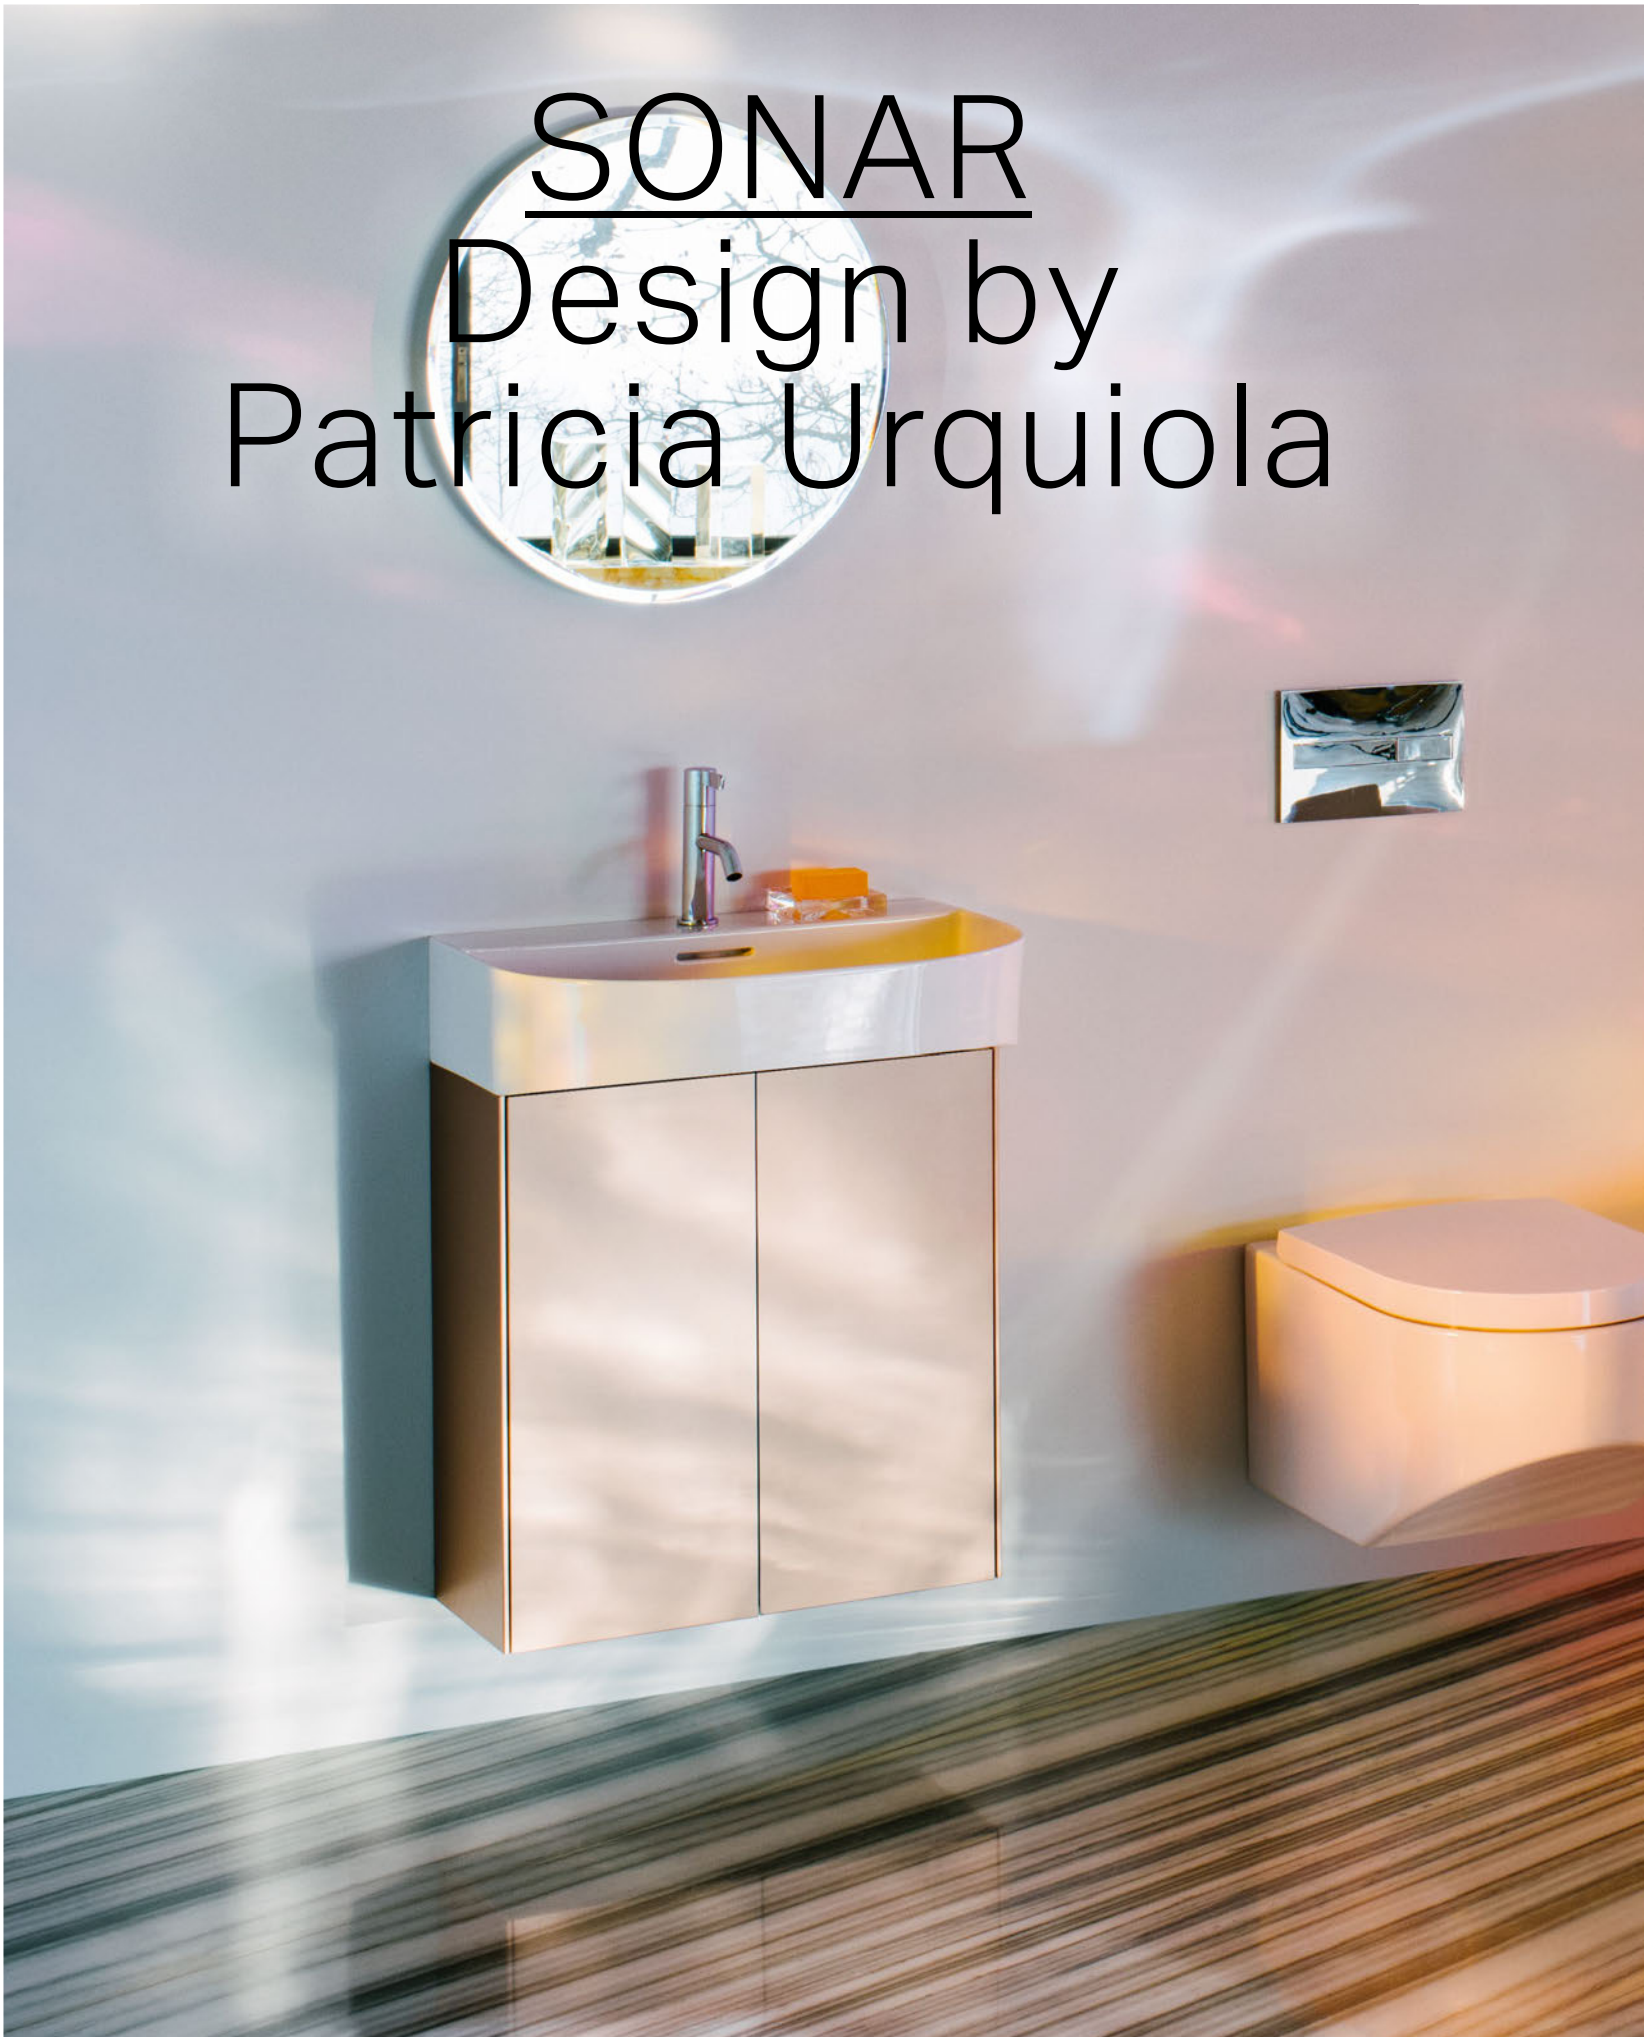

SONAR Design by Patricia Urquiola

SONAR washbasin 60 with vanity unit; wall-hung WC; freestanding bathtub with tap bank and surface structure; backrest, tray for Sonar bathtubs KARTELL BY LAUFEN faucets