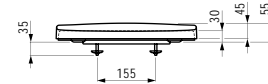

Colours: .000 .757

Options: .000

821954 PRO LIBERTY

Wall-hung WC ‚liberty‘, washdown, rimless, barrier-free

Wand-WC ‚liberty‘, Tiefspüler, spülrandlos, barrierefrei

700 x 360 x 350 (450) mm

Colours: .000 .400 .018 .037