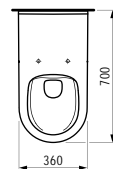

821954 PRO LIBERTY

Wall-hung WC ‚liberty‘, washdown, rimless, barrier-free

Wand-WC ‚liberty‘, Tiefspüler, spülrandlos, barrierefrei

700 x 360 x 350 (450) mm

Colours: .000 .400 .018 .037

Options: .000

Available from 4th Quarter 2019

Verfügbar ab 4. Quartal 2019