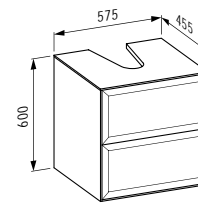

406004

Drawer element 600, 2 drawer,
with centre cut-out

*Schubladenelement 600, 2 Schublade,
mit Ausschnitt Mitte*

575 x 455 x 600 mm

Colours: .631 .627 .628