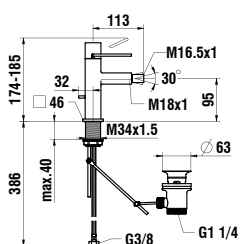

Colours: .004 .091*

Available from 4th Quarter 2019

*brushed stainless steel

Verfügbar ab 4. Quartal 2019

*Edelstahl gebürstet

3212290911411

Single lever concealed bath mixer
for Simibox 1-Point, with accessories