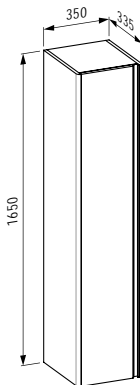

403031 BASE

Tall cabinet, 1 door, with handle anodized aluminum, left hinged, 1 fixed shelf and 4 glass shelves

Hochschrank, 1 Tür, mit Griff Aluminium eloxiert, Scharnier links, 1 fester Fachboden und 4 Glasschaböden

350 x 330 x 1650 mm

Colours: .260 .261 .262 .263 .266 .999