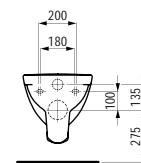

821954 PRO LIBERTY

Wall-hung WC ‚liberty‘, washdown, rimless, barrier-free

Wand-WC ‚liberty‘, Tiefspüler, spülrandlos, barrierefrei

700 x 360 x 350 (450) mm

Colours: .000 .400 .018 .037

Options: .000

Available from 4th Quarter 2019

Verfügbar ab 4. Quartal 2019