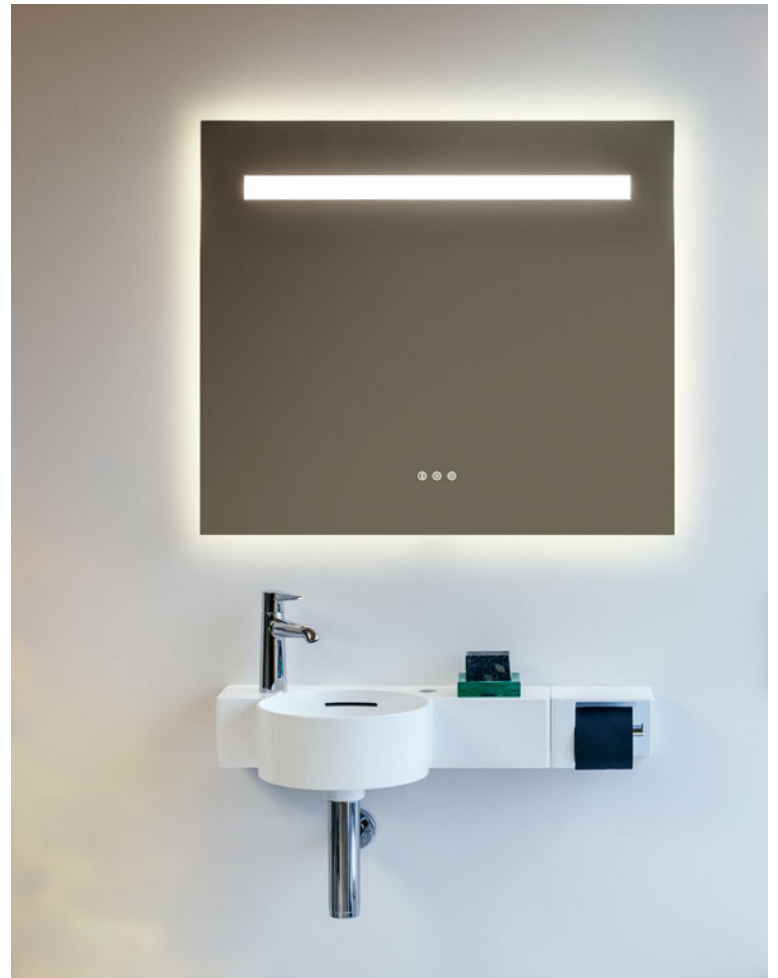

LEELO mirror 80 with LED light and touch sensor VAL small washbasin round 55; ceramic toilet paper holder
LEELO Spiegel 80 mit LED Beleuchtung und Touch Sensorschalter; VAL Handwaschbecken rund 55, keramischer Papierrollenhalter