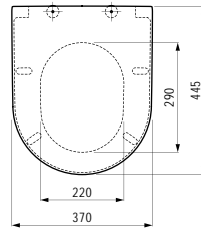

Colours: .000 .757

Options: .000

821954 PRO LIBERTY

Wall-hung WC ‚liberty‘, washdown, rimless, barrier-free

Wand-WC ‚liberty‘, Tiefspüler, spülrandlos, barrierefrei

700 x 360 x 350 (450) mm

Colours: .000 .400 .018 .037