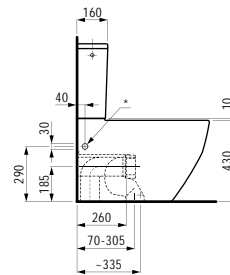

825951

Floorstanding WC close-coupled, washdown, rimless, outlet horizontal or vertical

Stand-WC für aufgesetzten Spülkasten, Tiefspüler, spülrandlos, Abgang waagrecht oder senkrecht

700 x 360 x 440 (430) mm

Colours: .000 .400

Options: .000 .231

Available from 2nd Quarter 2020

Verfügbar ab 2. Quartal 2020

Charge 231