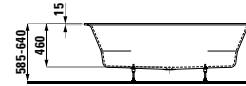

240950

Bathtub, rectangular, made of Marbond composite material, drop-in version

Badewanne, Einbauversion, rechteckig, aus Verbundwerkstoff Marbond

1800 x 800 x 460 (585-640) mm

Colours: .000

Options: .000