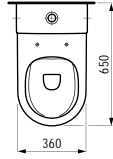

LAUFEN PRO

825962

Floorstanding WC close-coupled, washdown, rimless, outlet horizontal or vertical

Stand-WC für aufgesetzten Spülkasten, Tiefspüler, spülrandlos, Abgang waagrecht oder senkrecht

650 x 360 x 440 (430) mm

Colours: .000 .400

Options: .000 .231

Available from 1st Quarter 2020

Verfügbar ab 1. Quartal 2020