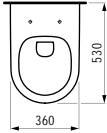

820968

Wall hanging Water Closet Bowl, rimless, washdown, cUPC approved

Wand-WC, Tiefspüler, spülrandlos, zugelassen nach cUPC (USA)

530 x 360 x 340 (430) mm

Colours: .000 .400

Options: .250

Available from 3rd Quarter 2019

Verfügbar ab 3. Quartal 2019