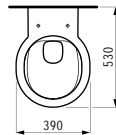

814282

Double washbasin, with semi-wet area
Doppelwaschtisch, mit Halbnasszone
1200 x 420 x 115 mm

Colours: .000 .400 .757

Options: .104 .108 .109 .136

Available from 3rd Quarter 2019

Verfügbar ab 3. Quartal 2019

410222 SPACE

Vanity unit, 2 drawers
Waschtischunterbau, 2 Schubladen
1185 x 410 x 520 mm

Colours: .100 .101 .103 .999

402534 BASE

Vanity unit, 4 drawers, incl. 2 drawer organizers
Waschtischunterbau, 4 Schubladen, inkl. 2 Schubladen-Ordnungssystemen
1180 x 390 x 530 mm

Colours: .260 .261 .262 .263 M01 M36 .999

Available from 3rd Quarter 2019

Verfügbar ab 3. Quartal 2019

381283

Towel holder, left
Handtuchhalter, links

Colours: .004

Available from 3rd Quarter 2019

Verfügbar ab 3. Quartal 2019

381284

Towel holder, right
Handtuchhalter, rechts

Colours: .004

Available from 3rd Quarter 2019

Verfügbar ab 3. Quartal 2019

820288

Wall hanging Water Closet Bowl, rimless, washdown, cUPC approved
Wand-WC, Tiefspüler, spülrandlos, zugelassen nach cUPC (USA)

530 x 390 x 360 (430) mm

Colours: .000 .400 .757

Options: .000

872280

Toilet roll holder, right
Papierrollenhalter, rechts
170 x 130 x 115 mm

Colours: .000 .757

Options: .000

Available from 3rd Quarter 2019

Verfügbar ab 3. Quartal 2019

872281

Toilet roll holder, left
Papierrollenhalter, links
170 x 130 x 115 mm

Colours: .000 .757

Options: .000

Available from 3rd Quarter 2019

Verfügbar ab 3. Quartal 2019

872282

Toilet brush holder incl. toilet brush
WC-Bürstengarnitur, inkl. Klosettbürste
150 x 100 x 360 mm

Colours: .000 .757

Options: .000

Available from 3rd Quarter 2019

Verfügbar ab 3. Quartal 2019