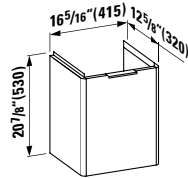

815961

Small Washbasin Console
17 11/16 x 13 6/16 x 5 11/16 "

Colours: .000

Options: .104 .109

●/○

402111 BASE

Vanity Unit, 1 door, door hinge left,
incl. drawer organizer

16 5/16 x 12 13/16 x 20 14/16 "

Colours: .260 .261 .262 .263 .M36

402112 BASE

Vanity Unit, 1 door, door hinge right,
incl. drawer organizer

16 5/16 x 12 13/16 x 20 14/16 "

Colours: .260 .261 .262 .263 .M36