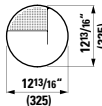

870281 VAL

Storage tray, round
12 13/16 x 12 13/16 x 2 6/16 "

Colours: .000 .757

Options: .000