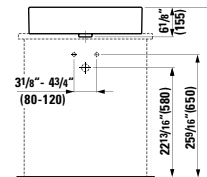

811432

Washbasin Bowl, with tap bank
23 10/16 x 16 12/16 x 5 8/16 "

Colours: .000

Options: .104 .109 .136

●/○