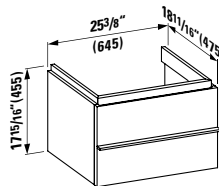

## 401212 CASE

Vanity Unit, 2 drawers, incl. drawer organizer

25 6/16 x 18 11/16 x 17 15/16 "

Colours: .463 .548