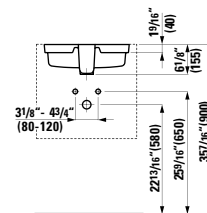

813439

Built-in Washbasin, ground

15 12/16 x 15 12/16 x 6 2/16 "

Colours: .000

Options: .109 .155

●/○