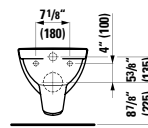

893958 LAUFEN PRO

Seat with cover, universal, removable, with slow lowering system, light version

Colours: .000

Options: .000