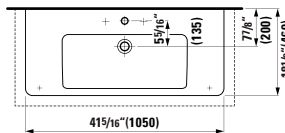

816965

Countertop Washbasin, undersurface ground
33 7/16 x 18 2/16 x 6 14/16 "

Colours: .000

Options: .104 .109 .136

813966

Washbasin Console
41 5/16 x 18 2/16 x 6 14/16 "

402452 BASE

Vanity Unit, 2 drawers, incl. drawer organizer
39 12/16 x 17 5/16 x 20 14/16 "

Colours: .260 .261 .262 .263 .M36

385961

Washbasin frame, chromed
41 5/16 x 18 2/16 x 32 1/16 "

Colours: .004

Options: .000

816966

Countertop Washbasin, undersurface ground
41 5/16 x 18 2/16 x 6 14/16 "

Colours: .000

Options: .104 .109 .136