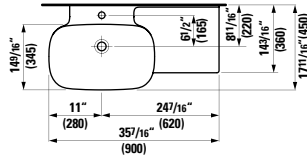

813302

Washbasin Console, shelf right

35 7/16 x 17 11/16 x 4 12/16 "

Colours: .000 .757

Options: .104 .109