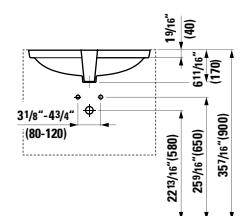

811969

Built-in Washbasin, ground
23 10/16 x 15 12/16 x 6 11/16 "

Colours: .000

Options: .109

○