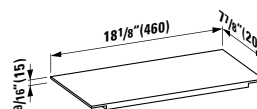

385331

Shelf for washbasin, plastic

18 2/16 x 7 14/16 x 9/16 "

Colours: .084 .085

Options: .000