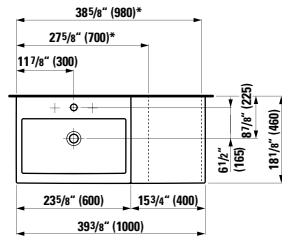

818432

Washbasin, shelf right

39 6/16 x 18 2/16 x 6 2/16 "

Colours: .000

Options: .104 .109 .136

●/○

401282 CASE

Vanity Unit,
2 drawers

39 x 17 15/16 x 17 15/16 "

Colours: .463 .548