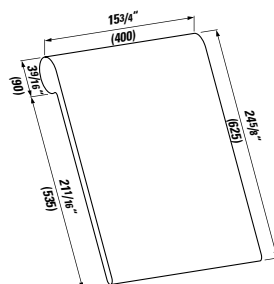

231282

Freestanding Bathtub, made of Sentec solid surface, with integrated overflow/front overflow and feet

51 3/16 x 51 3/16 x 21 10/16 "

Colours: .000

Options: .000

292340 SONAR

Backrest, light grey

15 12/16 x 3 9/16 x 24 10/16 "

Colours: .087

Options: .000

230282

Freestanding Bathtub, made of Sentec solid surface, with integrated overflow/front overflow and feet

63 x 29 8/16 x 20 8/16 "

Colours: .000

Options: .000