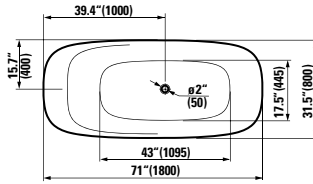

294103

Self-adhesive gel cushion

12 5/16 x 1 5/16 x 4 13/16 "

Colours: .016

495411

Hanging box for internal drawer shelf, powder-coated matte white, matching 425401

15 12/16 x 3 15/16 x 3 15/16 "

Colours: .170