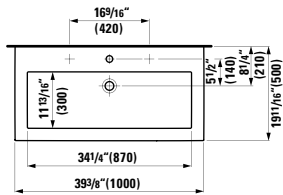

860337

Combipack 39 6/16", Washbasin ,slim' with Vanity Unit with 2 drawers, incl. drawer organizer

39 6/16 x 19 11/16 x 28 9/16 "

Colours: .640 .641. 642

Options: .104 .107

washbasin only available in color .000