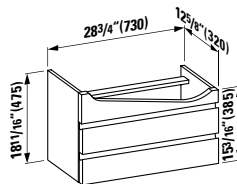

424450

Vanity Unit, 2 drawers

28 12/16 x 12 10/16 x 18 14/16 "

Colours: .630 .631

814973

●/○

Washbasin Console, shelf right,
with concealed overflow, incl. ceramic waste cover
47 4/16 x 19 11/16 x 6 8/16 "

Colours: .400

Options: .104 .109