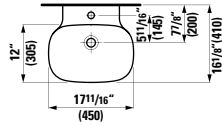

815301

Small Washbasin

17 11/16 x 16 2/16 x 4 12/16 "

Colours: .000 .757

Options: .104 .109

425301

Vanity Unit, 1 aluminum door, door hinge left, with 2 shelves in the door, 1 shelf in the box

11 x 12 3/16 x 23 13/16 "

Colours: .170 .171