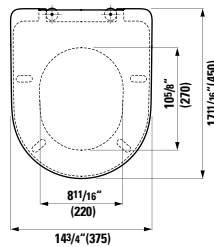

FLOORSTANDING WATER CLOSET BOWLS

824958 LAUFEN PRO

Floorstanding 2PC Water Closet Bowl, wash down, with flushing rim, outlet horizontal/vertical

27 9/16 x 14 3/16 x 15 12/16 "

Colours: .000

Options: .251

826953 LAUFEN PRO

Water Closet Tank, side water inlet bottom left

Colours: .000

Options: .261

893958 LAUFEN PRO

Seat with cover ,universal', removable, with slow lowering system, light version

Colours: .000

Options: .000

893958 LAUFEN PRO

Seat with cover ,universal', removable, with slow lowering system, light version

17 11/16 x 14 12/16 x 2 3/16 "

Colours: .000

Options: .000

823948 SAVOY

One-piece Water Closet, siphonic action, Dual-Flush, including seat and cover, removable, with slow lowering system

29 8/16 x 14 15/16 x 28 6/16 "

Colours: .000

Options: .251

823560 ARION

One-piece Water Closet, siphonic action, Dual-Flush, including seat and cover, removable, with slow lowering system

28 15/16 x 14 6/16 x 27 12/16 "

Colours: .000

Options: .251

823563 LENA

One-piece Water Closet, single flush, left hand lever, including seat and cover, removable, with slow lowering system

29 2/16 x 17 5/16 x 27 12/16 "

Colours: .000

Options: .251

available from Q1 2020

Matching faucets can be found in the KARTELL BY LAUFEN FAUCETS chapter.
Matching ceramic waste covers can be found in the CERAMIC ACCESSORIES chapter.