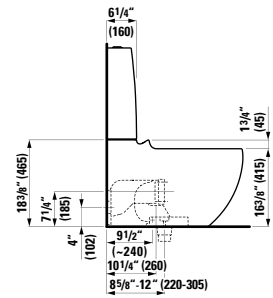

ILBAGNOALESSI ONE

822978

Floorstanding 2PC Water Closet Bowl, wash down
15 6/16 x 28 6/16 x 37 6/16 "

Colours: .400

Options: .251