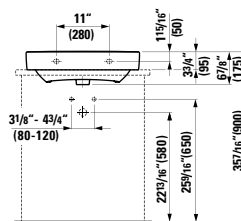

COUNTERTOP WASHBASINS

817959 LAUFEN PRO

Countertop Washbasin, undersurface ground
23 10/16 x 14 15/16 x 3 12/16 "

Colours: .000

Options: .104 .109

●/○