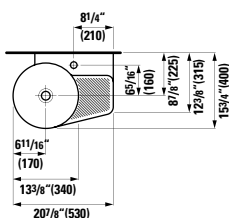

815288

Washbasin, with semi-wet area and tap bank

20 14/16 x 15 12/16 x 4 8/16 "

Colours: .000 .757

Options: .106

381285

Towel Holder

Colours: .004

816288

Countertop Washbasin, undersurface ground, with semi-wet area and tap bank

20 14/16 x 15 12/16 x 4 8/16 "

Colours: .000 .757

Options: .106