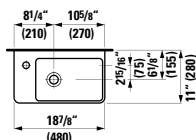

402101 BASE

Vanity Unit, 1 door, door hinge left,
incl. drawer organizer

18 8/16 x 10 7/16 x 20 14/16 "

Colours: .260 .261 .262 .263 .M36