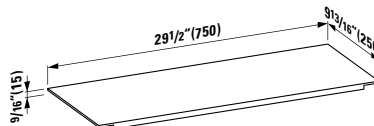

385332 KARTELL BY LAUFEN

Shelf for Bathtub, plastic

29 8/16 x 9 13/16 x 9 1/16 "

Colours: .084 .085

Options: .000

294680

Self-adhesive gel cushion

14 x 7 8/16 x 1 15/16 "

Colours: .016