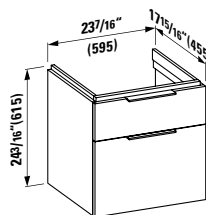

407552

Vanity Unit, 2 drawers,
incl. drawer organizer

23 7/16 x 17 15/16 x 24 3/16 "

Colours: .631