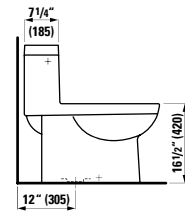

FLOORSTANDING WATER CLOSET BOWLS

823953 LAUFEN PRO

One-piece water closet, siphonic action, Dual-Flush, including seat and cover, removable, with slow lowering system

28 2/16 x 14 6/16 x 28 12/16 "

Colours: .000

Options: .251