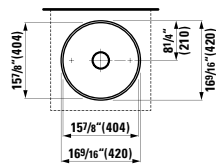

812331 KARTELL BY LAUFEN ○

Washbasin Bowl

16 9/16 x 16 9/16 x 4 12/16 "

Colours: .000 .020 .757

Options: .112