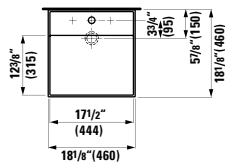

KARTELL BY LAUFEN

815331

Small Washbasin with concealed outlet

18 2/16 x 18 2/16 x 4 12/16 "

Colours: .000 .020 .757

Options: .111 .112 .185 .815

407508

Vanity Unit with two drawers,
incl. drawer organizer

17 5/16 x 17 11/16 x 23 10/16 "

Colours: .640 .641. 642