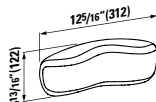

## 294103

Self-adhesive gel cushion

12 5/16 x 1 5/16 x 4 13/16 "

Colours: .016