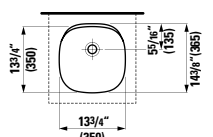

817301

Drop-in Washbasin

13 12/16 x 14 6/16 x 5 14/16 "

Colours: .000 .757

Options: .109 .112