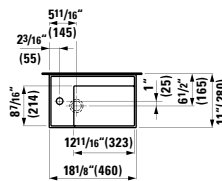

407517

Vanity Unit with one glas shelf,
door hinge left, open shelf right
17 5/16 x 10 10/16 x 23 10/16 "

Colours: .640 .641. 642