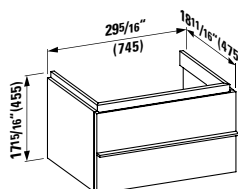

401422 CASE

Vanity Unit, 2 drawers, incl. drawer organizer
29 5/16 x 18 11/16 x 17 15/16 "

Colours: .463 .548