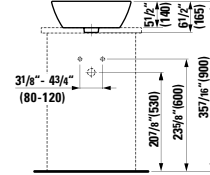

812962

Washbasin Bowl
16 9/16 x 16 9/16 x 5 8/16 "

Colours: .000

Options: .109