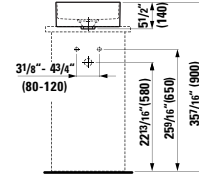

WASHBASIN BOWLS

812340 SONAR

Washbasin Bowl, without tap bank, without overflow
13 6/16 x 13 6/16 x 5 2/16 "

Colours: .000 .757

Options: .112