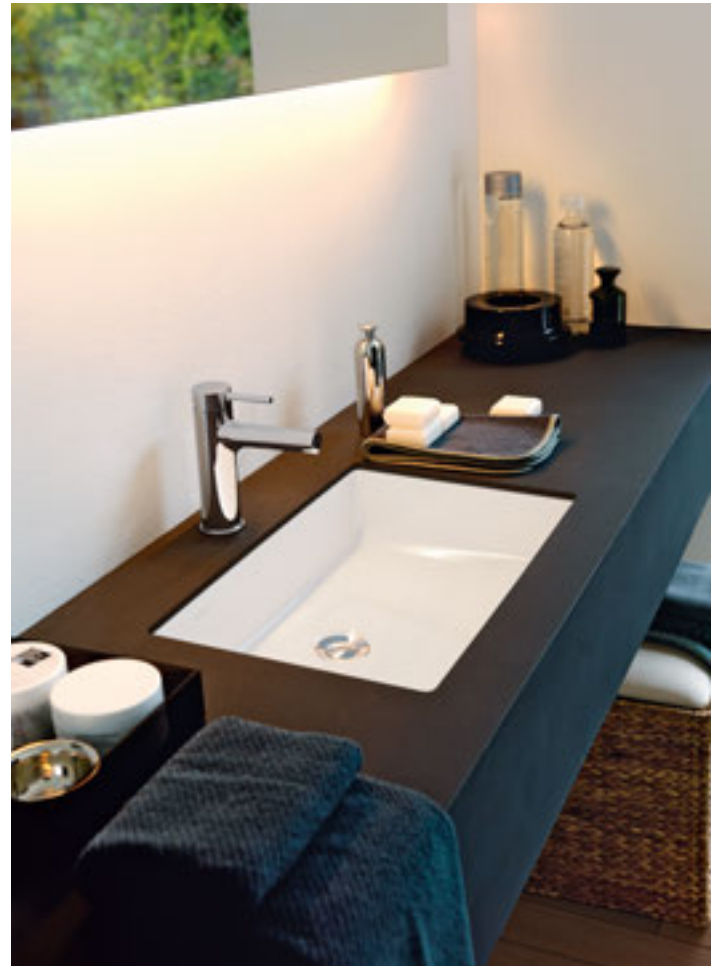

URBAN AND MODERNISTIC

A system with corners and edges yet so flexible and easy to maintain: LIVING CITY has a clear concept and clear forms. The modular system offers wash-basins with and without shelves in many widths. Reduction and individualism without peculiarity: LIVING CITY's formal language is aimed at people who love a contemporary setting and design their surroundings with sensitivity and great sense for materials.

product
design
award

2008 ■

DESIGNPREIS
2008

NOMINIERT