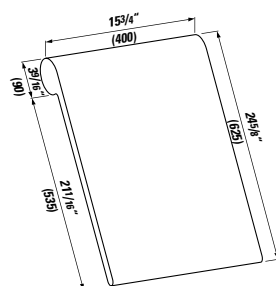

BATHTUBS

221342 SONAR

Freestanding bathtub with relief,
made of Marbond composite material

63 x 32 1/16 x 21 1/16 "

Colours: .000

292340 SONAR

Backrest, light grey

15 12/16 x 3 9/16 x 24 10/16 "

Colours: .087

Options: .000

293340 SONAR

Tray for Sonar Bathtubs

10 7/16 x 10 7/16 x 3 2/16 "

Colours: .000

220347 SONAR

Bathtub, with wall connection at the back,
solid surface material Sentec,
with integrated overflow

63 x 32 1/16 x 21 1/16 "

Colours: .000

Options: .000