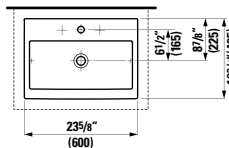

811432

Washbasin Bowl, with tap bank
23 10/16 x 16 12/16 x 5 8/16 "

Colours: .000

Options: .104 .109 .136

●/○