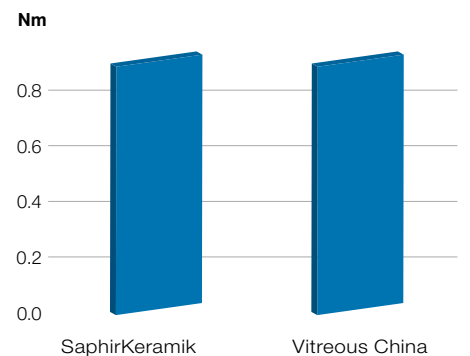

IMPACT ENERGY Nm

Source: Keramik-Institut GmbH, Meissen, 2011

The composite material, which does not require chemical additives, wows with its specific properties - hardness, bending strength - and offers the enormous economic advantage of being suitable for processing using traditional production processes." These were the words the jury used to elaborate on their decision to award SaphirKeramik the Swiss Design Prize.

Design Preis Schweiz
Prix Design Suisse
Design Prize Switzerland

**design
preis
SCHWEIZ**