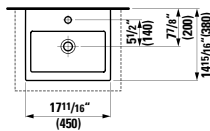

815433 LIVING CITY

Small Countertop Washbasin, undersurface ground

17 11/16 x 14 15/16 x 6 2/16 "

Colours: .000

Options: .104 .109