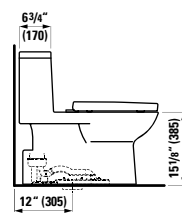

823560 ARION

One-piece Water Closet, siphonic action, Dual-Flush, including seat and cover, removable, with slow lowering system

28 15/16 x 14 6/16 x 27 12/16 "

Colours: .000

Options: .251