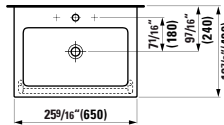

816431

Washbasin

25 9/16 x 18 14/16 x 5 14/16 "

Colours: .000

Options: .104 .109 .136

●/○