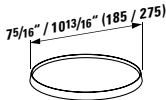

384332

Toilet roll holder, Ø 7 5/16“, including bowl ‚disc‘,
transparent crystal
7 5/16 x 7 5/16 x 3 2/16 “

Colours: .004

Options: .000

398335xx0011

KARTELL BY LAUFEN FAUCETS

Storage tray ‚disc‘, for wall tray, toilet paper
holder and faucets ‚disc‘ with Ø 7 5/16“, plastic
7 5/16 x 7 5/16 x 1/16 “

Colours: .081 .082 .084 .085 .090 .091 .092
.093

385333

Wall tray, including bowl ‚disc‘, transparent crystal
7 5/16 x 7 5/16 x 3 2/16 “

Colours: .004

Options: .000