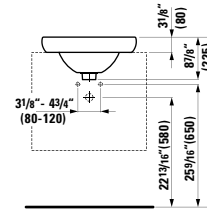

813971

Drop-in Washbasin, with concealed overflow,
incl. ceramic waste cover

19 11/16 x 19 11/16 x 3 2/16 "

Colours: .400

Options: .104

424043

Vanity Unit, 800 mm, center cut out,
1 drawer

31 8/16 x 19 11/16 x 13 "

Colours: .630 .631

818973

Washbasin Bowl, shelf positionable right or left,
incl. ceramic waste cover

31 8/16 x 16 9/16 x 5 8/16 "

Colours: .400

Options: .112