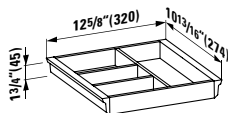

495405 SPACE

Organizer ,big', for Vanity Unit, painted matte white

12 10/16 x 10 13/16 x 1 12/16 "

Colours: .631