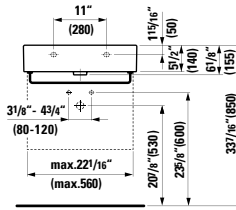

LIVING CITY

817433

Washbasin

23 10/16 x 18 2/16 x 6 2/16 "

Colours: .000

Options: .104 .109 .136

●/○

401182 CASE

Vanity Unit,
2 drawers

23 7/16 x 17 15/16 x 17 15/16 "

Colours: .463 .548

895424

Towel holder,
chromed

21 14/16 x 2 12/16 x 2 15/16 "

Colours: .004

Options: .000

817436

Washbasin

31 8/16 x 18 2/16 x 6 2/16 "

Colours: .000

Options: .104 .109 .136

●/○

401242 CASE

Vanity Unit,
2 drawers

31 2/16 x 17 15/16 x 17 15/16 "

Colours: .463 .548

895425

Towel holder,
chromed

29 12/16 x 2 12/16 x 2 15/16 "

Colours: .004

Options: .000

817437

Countertop Washbasin, undersurface ground

31 8/16 x 18 2/16 x 6 2/16 "

Colours: .000

Options: .104 .109 .136

●/○