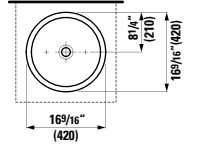

812962

Washbasin Bowl
16 9/16 x 16 9/16 x 5 8/16 "

Colours: .000

Options: .109