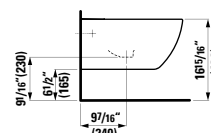

830801

Wall hanging Bidet
21 4/16 x 14 3/16 x 10 7/16 "

Colours: .000

Options: .304