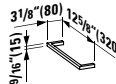

490951 CASE

Towel Holder for furniture, 12 10/16"
12 10/16 x 2 6/16 x 9/16 "

Colours: .104 .106