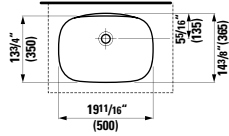

817302

Drop-in Washbasin

19 11/16 x 14 6/16 x 5 14/16 "

Colours: .000 .757

Options: .109 .112