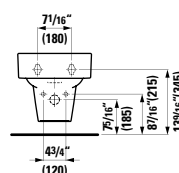

830281

Wall hanging Bidet
20 14/16 x 15 6/16 x 14 3/16 "

Colours: .000 .757

Options: .302