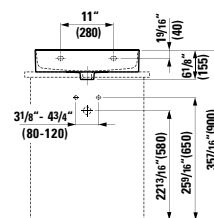

811281

Small Washbasin
15 12/16 x 16 12/16 x 4 5/16 "

Colours: .000 .757

Options: .104 .109 .112

815281

Small Washbasin
17 11/16 x 16 9/16 x 4 8/16 "

Colours: .000 .757

Options: .104 .109 .111 .112

410102 SPACE

Vanity Unit, 2 drawers
17 2/16 x 16 2/16 x 20 8/16 "

Colours: .100 .101 .103

402132 BASE

Vanity Unit, 2 drawers, incl. drawer organizer
17 2/16 x 15 6/16 x 20 14/16 "

Colours: .260 .261 .262 .263 .M36

810282

Washbasin Console
21 10/16 x 16 9/16 x 4 8/16 "

Colours: .000 .757

Options: .104 .109 .136

410122 SPACE

Vanity Unit, 2 drawers
21 1/16 x 16 2/16 x 20 8/16 "

Colours: .100 .101 .103

402192 BASE

Vanity Unit, 2 drawers, incl. drawer organizer
21 1/16 x 15 6/16 x 20 14/16 "

Colours: .260 .261 .262 .263 .M36

816282

Countertop Washbasin, undersurface ground
21 10/16 x 16 9/16 x 4 8/16 "

Colours: .000 .757

Options: .104 .109 .136