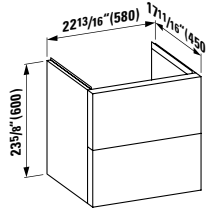

810334

Washbasin, shelf right, with concealed outlet

23 10/16 x 18 2/16 x 4 12/16 "

Colours: .000 .020 .757

Options: .111 .112 .185 .815

407558

Vanity Unit with two drawers, incl. drawer organizer

22 13/16 x 17 11/16 x 23 10/16 "

Colours: .640 .641. 642

407552

Vanity Unit, 2 drawers, incl. drawer organizer

23 7/16 x 17 15/16 x 24 3/16 "

Colours: .631