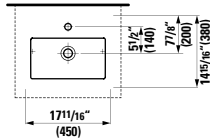

WASHBASIN BOWLS

811430 LIVING CITY

Washbasin Bowl, with tap bank
17 11/16 x 14 15/16 x 6 2/16 "

Colours: .000

Options: .104 .109