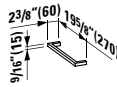

## 490950 CASE

Towel Holder for furniture, 10 10/16"  
10 10/16 x 2 6/16 x 9/16 "

Colours: .104 .106