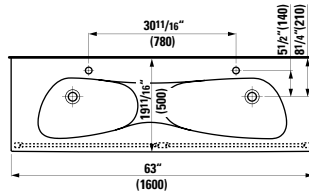

381803

Towel Rail for washbasin

61 7/16 x 1 x 3 12/16 "

Colours: .004

Options: .004

814809

Double Washbasin Console

63 x 19 11/16 x 6 2/16 "

Colours: .000

Options: .104 .109

●/○