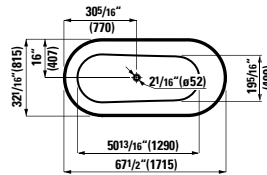

294103

Self-adhesive gel cushion

12 5/16 x 1 5/16 x 4 13/16 "

Colours: .016

231302 INO

Freestanding Bathtub, made of Sentec solid surface

66 15/16 x 29 8/16 x 20 8/16 "

Colours: .000

Options: .000