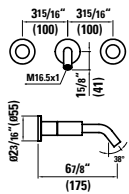

KARTELL BY LAUFEN FAUCETS

312336004120U

Twin handled concealed basin mixer, projection 6 14/16 mm

Colours: .004