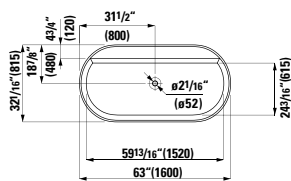

BATHTUBS

221342 SONAR

Freestanding bathtub with relief,
made of Marbond composite material

63 x 32 1/16 x 21 1/16 "

Colours: .000

292340 SONAR

Backrest, light grey

15 12/16 x 3 9/16 x 24 10/16 "

Colours: .087

Options: .000

293340 SONAR

Tray for Sonar Bathtubs

10 7/16 x 10 7/16 x 3 2/16 "

Colours: .000

220347 SONAR

Bathtub, with wall connection at the back,
solid surface material Sentec,
with integrated overflow

63 x 32 1/16 x 21 1/16 "

Colours: .000

Options: .000