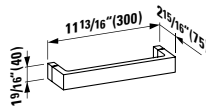

## 381330

Towel Holder ‚Rail‘, 11 13/16“, plastic  
11 13/16 x 2 15/16 x 1 9/16 “

**Colours:** .081 .082 .083 .084 .085  
.090 .091 .092 .093

**Options:** .000