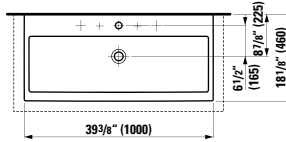

COUNTERTOP WASHBASINS

818438 LIVING CITY

Countertop Washbasin, undersurface ground

39 6/16 x 18 2/16 x 6 2/16 "

Colours: .000

Options: .104 .107 .109 .136