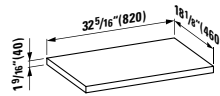

409010

Drawer element 900, 1 drawer

35 7/16 x 19 11/16 x 16 15/16 "

Colours: .250 .251