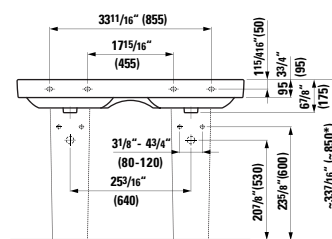

385963

Washbasin frame, chromed
47 7/16 x 18 2/16 x 29 5/16 "

Colours: .004

Options: .000

819963

Siphon cover plate for washbasin

7 14/16 x 11 4/16 x 12 13/16 "

Colours: .000

Options: .000

819964

Siphon cover plate for small washbasin

6 6/16 x 9 3/16 x 13 3/16 "

Colours: .000

Options: .000