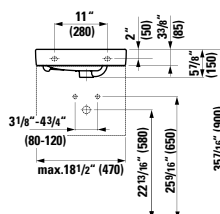

815954

Small Washbasin Console, tap bank right
18 14/16 x 11 x 5 14/16 "

Colours: .000

Options: .104 .109

●/○

402102 BASE

Vanity Unit, 1 door, door hinge right,
incl. drawer organizer

18 8/16 x 10 7/16 x 20 14/16 "

Colours: .260 .261 .262 .263 .M36

815955

Small Washbasin Console, tap bank left
18 14/16 x 11 x 5 14/16 "

Colours: .000

Options: .104 .109

●/○