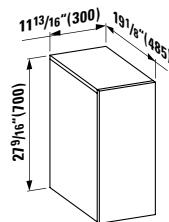

408292

Sideboard with 1 door and 2 flaps, washbasin right

47 4/16 x 10 10/16 x 24 "

Colours: .640 .641. 642