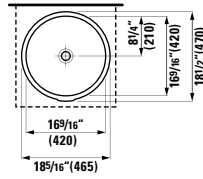

LAUFEN PRO

818962

Built-in Washbasin, ground
16 9/16 x 16 9/16 x 6 11/16 "

Colours: .000

Options: .109