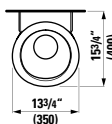

## 847603 CINTO

Ceramic urinal division

15 12/16 x 3 9/16 x 28 6/16 "

Colours: .000

Options: .000