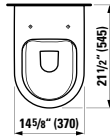

891331

Seat with cover, removable,
with slow lowering system
17 9/16 x 14 13/16 x 1 6/16 "

Colours: .000 .020 .757 .759

Options: .000

891333

Seat with cover, removable,
with slow lowering system
17 8/16 x 14 12/16 x 1 6/16 "

Colours: .000 .020 .757 .759

Options: .000

823338

Floorstanding Water Closet Bowl, wash down
22 1/16 x 14 9/16 x 16 15/16 "

Colours: .000 .020 .757

Options: .250