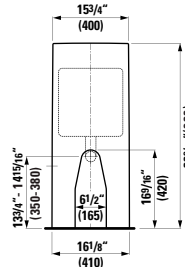

824706 PALACE

Floorstanding 2PC Water Closet Bowl,
wash down, with flushing rim,
outlet horizontal/vertical

27 9/16 x 14 3/16 x 35 4/16 "

Colours: .000

Options: .251