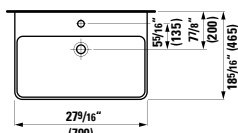

810967

Washbasin Console
27 9/16 x 18 5/16 x 6 14/16 "

Colours: .000

Options: .104 .109 .136

●/○

402332 BASE

Vanity Unit, 2 drawers, incl. drawer organizer

26 3/16 x 17 5/16 x 20 14/16 "

Colours: .260 .261 .262 .263 .M36

816967

Countertop Washbasin, undersurface ground
27 9/16 x 18 5/16 x 6 14/16 "

Colours: .000

Options: .104 .109 .136

●/○