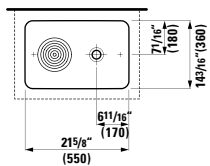

812282 VAL

Washbasin Bowl
21 10/16 x 14 3/16 x 4 15/16 "

Colours: .000 .757

Options: .109