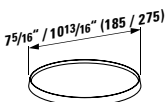

398335xx0021

Storage tray ,disc', for Column single lever bath mixer ,disc' with Ø 10 13/16", plastic
10 13/16 x 10 13/16 x 9/16 "

Colours: .081 .082 .084 .085 .090 .091 .092 .093