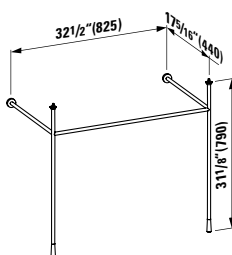

385336

Washbasin frame, chromed

32 8/16 x 17 5/16 x 31 2/16 "

Colours: .004 .450

Options: .000