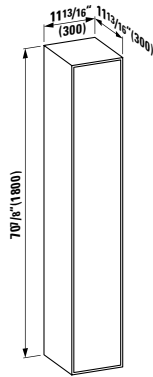

409131

Tall Cabinet, 1 door, left or door hinge right,
with 4 wooden shelves

11 13/16 x 11 13/16 x 70 14/16 "

Colours: .250 .251