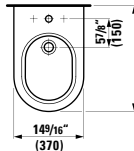

832331

Floorstanding Bidet

22 1/16 x 14 9/16 x 16 15/16 "

Colours: .000 .020 .757

Options: .302