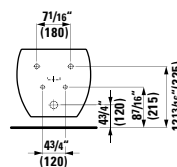

830971

Wall hanging Bidet, with concealed overflow,
incl. ceramic waste cover
23 1/16 x 15 6/16 x 14 "

Colours: .400

Options: .304