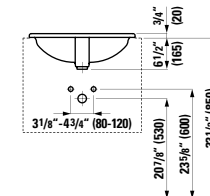

813951

Drop-in Washbasin
22 1/16 x 17 5/16 x 13/16 "

Colours: .000

Options: .104