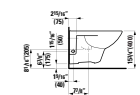

830951

Wall hanging Bidet
22 1/16 x 14 3/16 x 13 9/16 "

Colours: .000

Options: .304