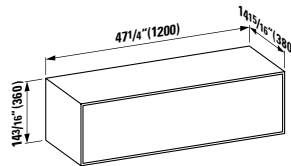

## 409030

Drawer element 1200, 1 drawer

47 4/16 x 14 15/16 x 14 3/16 "

Colours: .250 .251