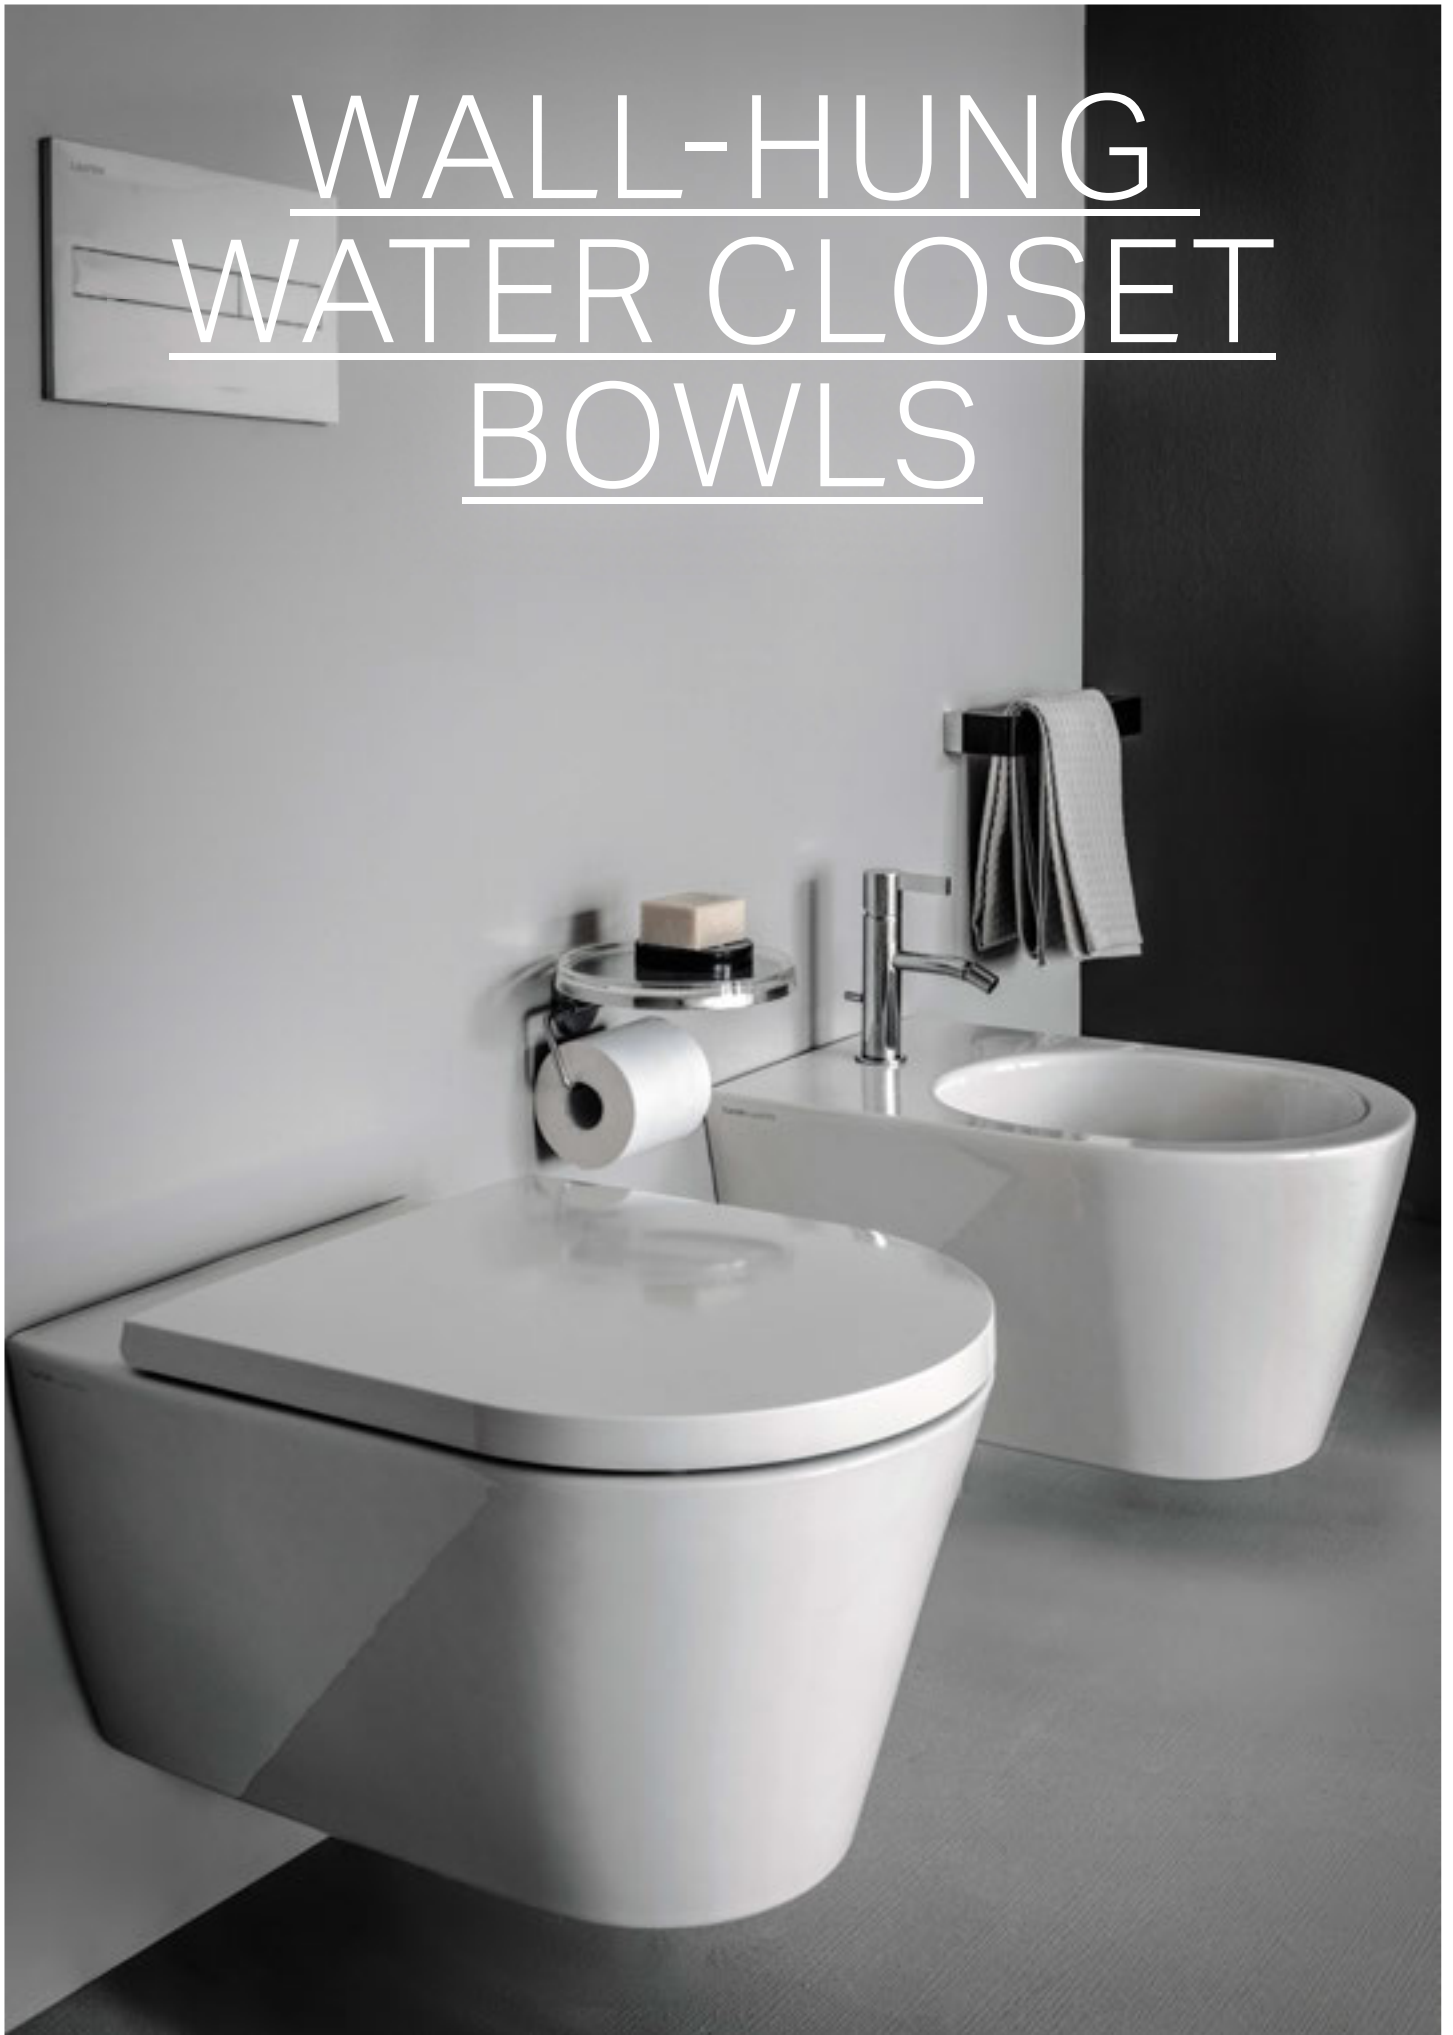

# WALL-HUNG WATER CLOSET BOWLS

Mounting a toilet on the wall not only makes it appear more elegant, but also gives lightness to the room. The practical advantages should not be underestimated: easier cleaning of the floor and thus a higher degree of hygiene also speak for these modern WCs.