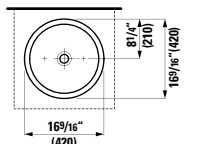

812962 LAUFEN PRO B

Washbasin Bowl
16 9/16 x 16 9/16 x 5 8/16 "

Colours: .000

Options: .109