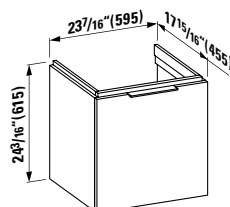

22 13/16 x 17 11/16 x 23 10/16 "

Colours: .640 .641. 642

407562

Vanity Unit, 2 drawers,  
incl. drawer organizer

23 7/16 x 17 15/16 x 24 3/16 "

Colours: .631

407551

Vanity Unit, 1 drawer and internal shelf,  
incl. drawer organizer