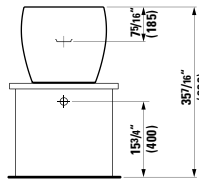

811973 ILBAGNOALESSI ONE

High Washbasin Bowl, without overflow/front
overflow, incl. ceramic waste cover
17 11/16 x 17 11/16 x 15 12/16 "

Colours: .400

Options: .109