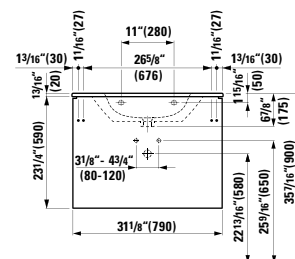

864961

Combipack 31 8/16", Washbasin ,slim' with Vanity Unit ,Base' with 2 drawers, incl. drawer organizer
31 8/16 x 19 11/16 x 24 "

Colours: .260 .261 .262 .263

Options: .104