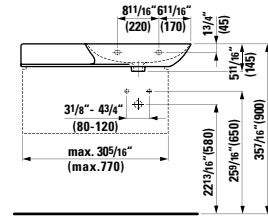

813301

Washbasin Console, shelf left
35 7/16 x 17 11/16 x 4 12/16 "

Colours: .000 .757

Options: .104 .109

425401

Vanity Unit made of aluminum,
1 drawer, aluminum

30 5/16 x 13 12/16 x 14 "

Colours: .170 .171

403001 BASE

Vanity Unit, 1 drawer,
with handle anodized aluminum

30 5/16 x 13 12/16 x 14 3/16 "

Colours: .260 .261 .262 .263 .266