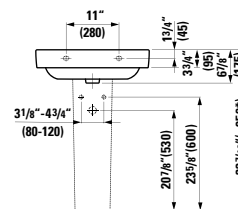

810963

Washbasin Console
23 10/16 x 18 5/16 x 6 14/16 "

Colours: .000

Options: .104 .109 .136

●/○

402232 BASE

Vanity Unit, 2 drawers, incl. drawer organizer

22 7/16 x 17 5/16 x 20 14/16 "

Colours: .260 .261 .262 .263 .M36