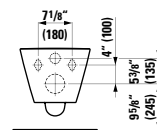

891331 KARTELL BY LAUFEN

Seat with cover, removable,
with slow lowering system

17 9/16 x 14 13/16 x 1 6/16 "

Colours: .000 .020 .757 .759

Options: .000

891333 KARTELL BY LAUFEN

Seat with cover, removable,
with slow lowering system

17 8/16 x 14 12/16 x 1 6/16 "

Colours: .000 .020 .757 .759

Options: .000