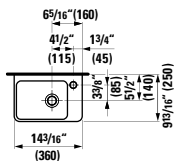

LAUFEN PRO

815960

Small Washbasin Console, tap bank right
14 3/16 x 9 13/16 x 5 11/16 "

Colours: .000

Options: .104 .109

●/○