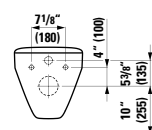

## 820708 PALACE

Wall hanging Water Closet Bowl, wash down  
22 1/16 x 14 3/16 x 14 15/16 "

Colours: .000

Options: .250