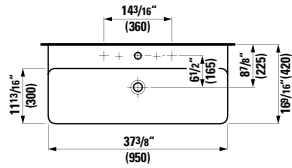

810287

Washbasin Console

37 6/16 x 16 9/16 x 4 8/16 "

Colours: .000 .757

Options: .104 .107 .109 .115 .136

410202 SPACE

Vanity Unit, 2 drawers

36 13/16 x 16 2/16 x 20 8/16 "

Colours: .100 .101 .103

402412 BASE

Vanity Unit, 2 drawers, incl. drawer organizer

36 10/16 x 15 6/16 x 20 14/16 "

Colours: .260 .261 .262 .263 .M36

816287

Countertop Washbasin, undersurface ground

37 6/16 x 16 9/16 x 4 8/16 "

Colours: .000 .757

Options: .104 .107 .109 .136