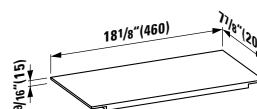

385331

Shelf for washbasin, plastic
18 2/16 x 7 14/16 x 9 1/16 "

Colours: .084 .085

Options: .000