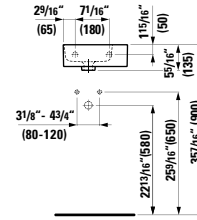

815280

Small Washbasin, with tap bank right
13 6/16 x 8 11/16 x 4 8/16 "

Colours: .000 .757

Options: .106

862280 VAL+BASE

Combipack, Small Washbasin with Vanity Unit
,Base' with 1 door

13 6/16 x 8 11/16 x 4 8/16 "

Colours: .260 .261 .262 .263 .M36

815283

Small Washbasin round, shelf right,
cuttable to 16 15/16"

21 10/16 x 12 6/16 x 4 8/16 "

Colours: .000 .757

Options: .105