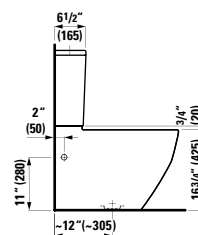

825960

Two-piece WC, siphonic action, Dual-Flush

26 3/16 x 14 6/16 x 17 8/16 "

Colours: .000

Options: .251

828963

Water Closet Tank, side water inlet bottom left

14 6/16 x 5 14/16 x 15 9/16 "

Colours: .000

Options: .843

891601

Seat and cover, removable with slow lowering system

17 8/16 x 14 9/16 x 2 3/16 "

Colours: .000 .757

Options: .000

894966

Seat and cover, removable with slow lowering system

17 8/16 x 14 9/16 x 1 12/16 "

Colours: .000

Options: .000

824958

Floorstanding 2PC Water Closet Bowl, wash down, with flushing rim, outlet horizontal/vertical

27 9/16 x 14 3/16 x 15 12/16 "

Colours: .000

Options: .251