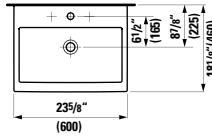

LIVING CITY

817433

Washbasin

23 10/16 x 18 2/16 x 6 2/16 "

Colours: .000

Options: .104 .109 .136

●/○

401182 CASE

Vanity Unit,
2 drawers

23 7/16 x 17 15/16 x 17 15/16 "

Colours: .463 .548