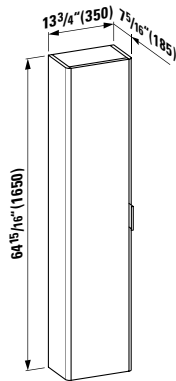

402641 BASE

Tall Cabinet, with small projection, 1 door,
door hinge left, 1 fixed shelf, 4 glass shelves,
design matching Vanity Units

13 12/16 x 7 5/16 x 64 15/16 "

Colours: .260 .261 .262 .263 .M36

402642 BASE

Tall Cabinet, with small projection, 1 door,
door hinge right, 1 fixed shelf, 4 glass shelves,
design matching Vanity Units

13 12/16 x 7 5/16 x 64 15/16 "

Colours: .260 .261 .262 .263 .M36