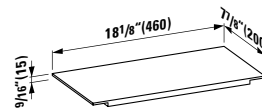

385331

Shelf for washbasin, plastic

18 2/16 x 7 14/16 x 9/16 "

Colours: .084 .085

Options: .000