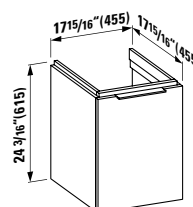

407501

Vanity Unit, 1 drawer and internal shelf,
incl. drawer organizer

17 15/16 x 17 15/16 x 24 3/16 "

Colours: .631