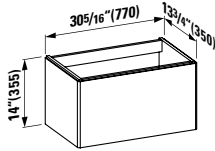

813301

Washbasin Console, shelf left
35 7/16 x 17 11/16 x 4 12/16 "

Colours: .000 .757

Options: .104 .109

425401

Vanity Unit made of aluminum,
1 drawer, aluminum

30 5/16 x 13 12/16 x 14 "

Colours: .170 .171

403001 BASE

Vanity Unit, 1 drawer,
with handle anodized aluminum

30 5/16 x 13 12/16 x 14 3/16 "

Colours: .260 .261 .262 .263 .266