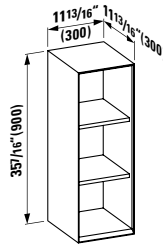

409170

Medium Cabinet, open front

11 13/16 x 11 13/16 x 35 7/16 "

Colours: .250 .251