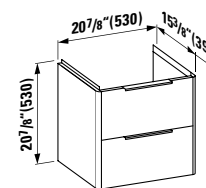

402192 BASE

Vanity Unit, 2 drawers, incl. drawer organizer
21 1/16 x 15 6/16 x 20 14/16 "

Colours: .260 .261 .262 .263 .M36

816282

Countertop Washbasin, undersurface ground
21 10/16 x 16 9/16 x 4 8/16 "

Colours: .000 .757

Options: .104 .109 .136