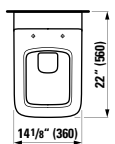

## 820708 PALACE

Wall hanging Water Closet Bowl, wash down  
22 1/16 x 14 3/16 x 14 15/16 "

Colours: .000

Options: .250