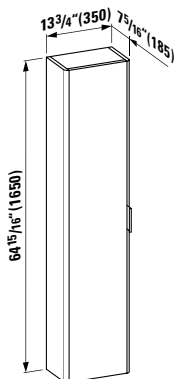

LAUFEN PRO

402641 BASE

Tall Cabinet, with small projection, 1 door,
door hinge left, 1 fixed shelf, 4 glass shelves,
design matching Vanity Units

13 12/16 x 7 5/16 x 64 15/16 "

Colours: .260 .261 .262 .263 .M36

402642 BASE

Tall Cabinet, with small projection, 1 door,
door hinge right, 1 fixed shelf, 4 glass shelves,
design matching Vanity Units

13 12/16 x 7 5/16 x 64 15/16 "

Colours: .260 .261 .262 .263 .M36

493020 BASE

Laundry hamper for tall Cabinets

10 10/16 x 10 10/16 x 17 11/16 "

402990 BASE

Set of adjustable feet (2 pieces), height 10 6/16",
anodized aluminum surface

1 3/16 x 3 9/16 x 10 6/16 "

402991 BASE

Set of adjustable feet (2 pieces), height 11 2/16",
anodized aluminum surface

1 3/16 x 3 9/16 x 11 2/16 "

402992 BASE

Set of adjustable feet (2 pieces), height 11 10/16",
anodized aluminum surface

1 3/16 x 3 9/16 x 11 10/16 "

490950 CASE

Towel Holder for furniture, 10 10/16"

10 10/16 x 2 6/16 x 9/16 "

Colours: .104 .106

490951 CASE

Towel Holder for furniture, 12 10/16"

12 10/16 x 2 6/16 x 9/16 "

Colours: .104 .106

490952 CASE

Towel Holder for furniture, 15 12/16"

15 12/16 x 2 6/16 x 9/16 "

Colours: .104 .106