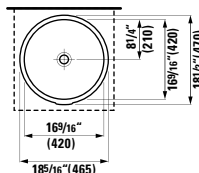

818962 LAUFEN PRO

Built-in Washbasin, ground

16 9/16 x 16 9/16 x 6 11/16 "

Colours: .000

Options: .109

○