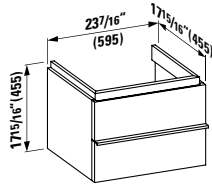

LIVING CITY

817433

Washbasin

23 10/16 x 18 2/16 x 6 2/16 "

Colours: .000

Options: .104 .109 .136

●/○

401182 CASE

Vanity Unit,
2 drawers

23 7/16 x 17 15/16 x 17 15/16 "

Colours: .463 .548