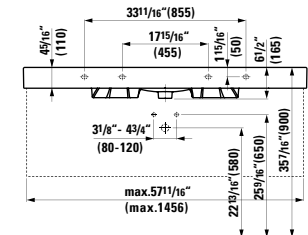

401352 CASE

Vanity unit, 2 drawers and 2 doors, with 2 glass shelves

58 14/16 x 14 12/16 x 18 2/16 "

Colours: .463 .548