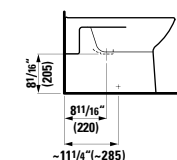

832951

Floorstanding Bidet (option 304: with 1 centered tap
hole, without lateral holes for water inlet)
22 13/16 x 14 3/16 x 15 12/16 "

Colours: .000

Options: .304