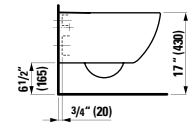

## 820808 PALOMBA COLLECTION

Wall hanging Water Closet Bowl, wash down

21 4/16 x 14 3/16 x 16 15/16 "

Colours: .000

Options: .250