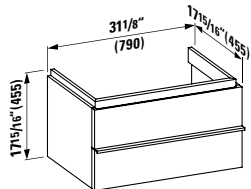

895424

Towel holder,
chromed

21 14/16 x 2 12/16 x 2 15/16 "

Colours: .004

Options: .000

817436

Washbasin

31 8/16 x 18 2/16 x 6 2/16 "

Colours: .000

Options: .104 .109 .136

●/○

401242 CASE

Vanity Unit,
2 drawers

31 2/16 x 17 15/16 x 17 15/16 "

Colours: .463 .548