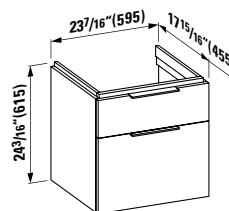

407566

Vanity Unit, 2 drawers,
incl. drawer organizer

23 7/16 x 17 15/16 x 24 3/16 "

Colours: .631