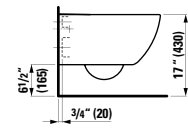

○

**820808**

Wall hanging Water Closet Bowl, wash down

21 4/16 x 14 3/16 x 16 15/16 "

**Colours:** .000

**Options:** .250

**891802**

Seat with cover, removable,