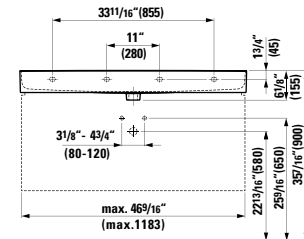

810289

Washbasin Console

47 4/16 x 16 9/16 x 6 2/16 "

Colours: .000 .757

Options: .104 .107 .109 .111 .112 .115