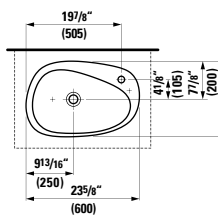

816803

Washbasin Bowl, with semi-wet area and tap bank

23 10/16 x 15 12/16 x 5 2/16 "

Colours: .000

Options: .104

●