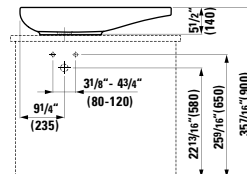

818973 ILBAGNOALESSI ONE

Washbasin Bowl, shelf positionable right or left,
incl. ceramic waste cover
31 8/16 x 16 9/16 x 5 8/16 "

Colours: .400

Options: .112