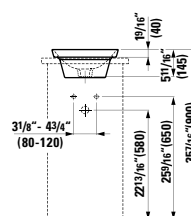

817301 INO

Drop-in Washbasin

13 12/16 x 14 6/16 x 5 14/16 "

Colours: .000 .757

Options: .109 .112