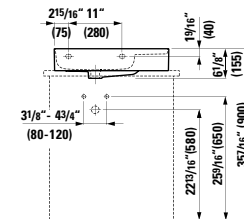

817285 VAL

Countertop Washbasin, undersurface ground

,compact', with semi-wet area right

23 10/16 x 12 3/16 x 4 8/16 "

Colours: .000 .757

Options: .104 .109