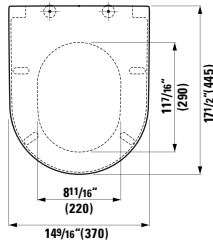

891601

Seat and cover, removable with slow lowering system
17 8/16 x 14 9/16 x 2 3/16 "

Colours: .000 .757

Options: .000