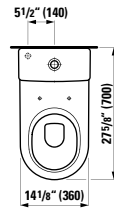

FLOORSTANDING WATER CLOSET BOWLS

824958 LAUFEN PRO

Floorstanding 2PC Water Closet Bowl, wash down, with flushing rim, outlet horizontal/vertical

27 9/16 x 14 3/16 x 15 12/16 "

Colours: .000

Options: .251

826953 LAUFEN PRO

Water Closet Tank, side water inlet bottom left

Colours: .000

Options: .261

893958 LAUFEN PRO

Seat with cover ,universal', removable, with slow lowering system, light version

Colours: .000

Options: .000

893958 LAUFEN PRO

Seat with cover ,universal', removable, with slow lowering system, light version

17 11/16 x 14 12/16 x 2 3/16 "

Colours: .000

Options: .000