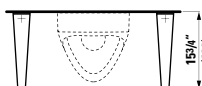

## 847603 CINTO

Ceramic urinal division

15 12/16 x 3 9/16 x 28 6/16 "

Colours: .000

Options: .000