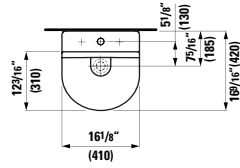

COUNTERTOP WASHBASINS

815341 SONAR

Small Washbasin with tapbank

16 2/16 x 16 9/16 x 5 8/16 "

Colours: .000 .757

Options: .104 .109