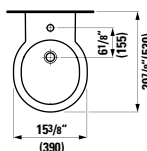

830281

Wall hanging Bidet
20 14/16 x 15 6/16 x 14 3/16 "

Colours: .000 .757

Options: .302