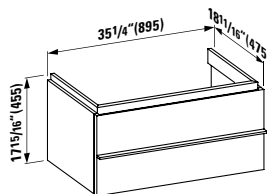

# LIVING SQUARE

**816433**

Washbasin, cutable to 25 9/16"  
35 7/16 x 18 14/16 x 5 14/16 "

**Colours:** .000

**Options:** .104 .109 .136

●/○

**401262 CASE**

Vanity Unit, 2 drawers, incl. drawer organizer  
35 4/16 x 18 11/16 x 17 15/16 "