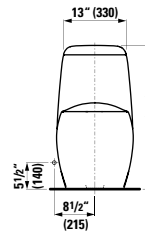

823970

One-piece Water Closet, siphonic action,
Dual-Flush, including seat and cover, removable,
with slow lowering system
29 5/16 x 15 15/16 x 28 12/16 "

Colours: .400

Options: .000