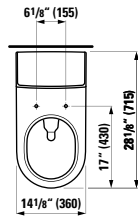

FLOORSTANDING WATER CLOSET BOWLS

823953 LAUFEN PRO

One-piece water closet, siphonic action, Dual-Flush, including seat and cover, removable, with slow lowering system

28 2/16 x 14 6/16 x 28 12/16 "

Colours: .000

Options: .251