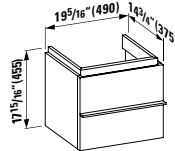

## 401142 CASE

Vanity Unit with 2 drawers

18 8/16 x 14 12/16 x 17 15/16 "

Colours: .463 .548