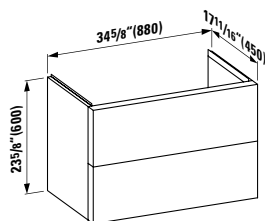

KARTELL BY LAUFEN

810339

Washbasin, shelf left,
with concealed outlet

35 7/16 x 18 2/16 x 4 12/16 "

Colours: .000 .020 .757

Options: .111 .112 .185 .815

407608

Vanity Unit with two drawers,
incl. drawer organizer

34 10/16 x 17 11/16 x 23 10/16 "

Colours: .640 .641 .642