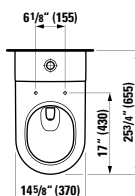

825960

Two-piece WC, siphonic action, Dual-Flush

26 3/16 x 14 6/16 x 17 8/16 "

Colours: .000

Options: .251

828963

Water Closet Tank, side water inlet bottom left

14 6/16 x 5 14/16 x 15 9/16 "

Colours: .000

Options: .843

891601

Seat and cover, removable with slow lowering system

17 8/16 x 14 9/16 x 2 3/16 "

Colours: .000 .757

Options: .000

894966

Seat and cover, removable with slow lowering system

17 8/16 x 14 9/16 x 1 12/16 "

Colours: .000

Options: .000

824958

Floorstanding 2PC Water Closet Bowl, wash down, with flushing rim, outlet horizontal/vertical

27 9/16 x 14 3/16 x 15 12/16 "

Colours: .000

Options: .251