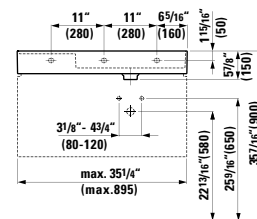

KARTELL BY LAUFEN

810339

Washbasin, shelf left,
with concealed outlet

35 7/16 x 18 2/16 x 4 12/16 "

Colours: .000 .020 .757

Options: .111 .112 .185 .815

407608

Vanity Unit with two drawers,
incl. drawer organizer

34 10/16 x 17 11/16 x 23 10/16 "

Colours: .640 .641 .642