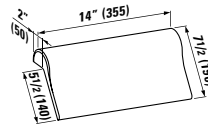

BATHTUBS

222332 KARTELL BY LAUFEN

Freestanding Bathtub, made of Sentec solid surface, with slot overflow/front overflow and tap bank at foot end, with lifting system

69 5/16 x 29 15/16 x 21 4/16 "

Colours: .000

Options: .616

385332 KARTELL BY LAUFEN

Shelf for Bathtub, plastic

29 8/16 x 9 13/16 x 9 1/16 "

Colours: .084 .085

Options: .000

294680

Self-adhesive gel cushion

14 x 7 8/16 x 1 15/16 "

Colours: .016

226332 KARTELL BY LAUFEN

Freestanding Bathtub, made of Sentec solid surface

67 8/16 x 32 1/16 x 20 8/16 "

Colours: .000

Options: .000