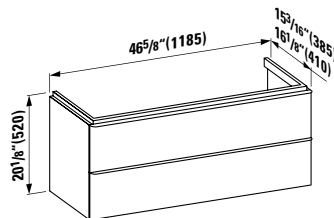

### 410222 SPACE

Vanity Unit, 2 drawers

46 10/16 x 16 2/16 x 20 8/16 "

Colours: .100 .101 .103