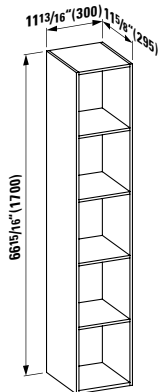

410900 SPACE

Tall Cabinet with open front, 4 shelves

11 13/16 x 11 10/16 x 66 15/16 "

Colours: .100 .101 .103