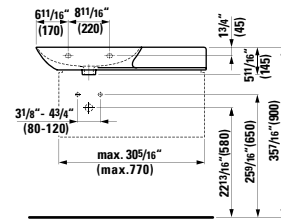

813302

Washbasin Console, shelf right

35 7/16 x 17 11/16 x 4 12/16 "

Colours: .000 .757

Options: .104 .109