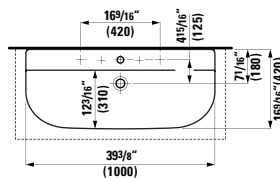

816347 SONAR

Countertop Washbasin, undersurface ground

39 6/16 x 16 9/16 x 5 8/16 "

Colours: .000 .757

Options: .104 .107 .108 .109 .136