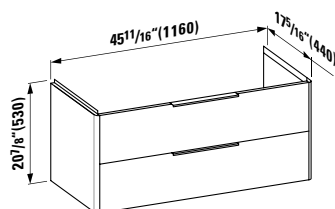

LAUFEN PRO

814965

●/○

Washbasin Console

47 4/16 x 18 2/16 x 6 14/16 "

Colours: .000

Options: .104 .109 .136

402492 BASE

Vanity Unit, 2 drawers, incl. drawer organizer
45 11/16 x 17 5/16 x 20 14/16 "

Colours: .260 .261 .262 .263 .M36