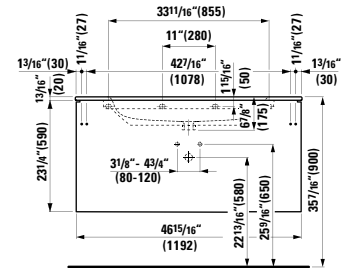

864963

Combipack 47 4/16", Washbasin ,slim' with Vanity Unit ,Base' with 2 drawers, incl. drawer organizer

47 4/16 x 19 11/16 x 24 "

Colours: .260 .261 .262 .263

Options: .104 .107