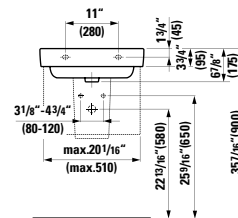

810962

Washbasin Console
21 10/16 x 18 5/16 x 6 14/16 "

Colours: .000

Options: .104 .109 .136

●/○

402172 BASE

Vanity Unit, 2 drawers, incl. drawer organizer

20 8/16 x 17 5/16 x 20 14/16 "

Colours: .260 .261 .262 .263 .M36