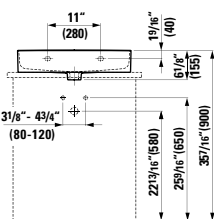

810283

Washbasin Console

23 10/16 x 16 9/16 x 4 8/16 "

Colours: .000 .757

Options: .104 .109 .136

410142 SPACE

Vanity Unit, 2 drawers

23 1/16 x 16 2/16 x 20 8/16 "

Colours: .100 .101 .103

402252 BASE

Vanity Unit, 2 drawers, incl. drawer organizer

23 1/16 x 15 6/16 x 20 14/16 "

Colours: .260 .261 .262 .263 .M36

816283

Countertop Washbasin, undersurface ground

23 10/16 x 16 9/16 x 4 8/16 "

Colours: .000 .757

Options: .104 .109 .136

810285

Washbasin Console

29 8/16 x 16 9/16 x 4 8/16 "

Colours: .000 .757

Options: .104 .109 .136

410182 SPACE

Vanity Unit, 2 drawers

28 15/16 x 16 2/16 x 20 8/16 "

Colours: .100 .101 .103

402352 BASE

Vanity Unit, 2 drawers, incl. drawer organizer

28 15/16 x 15 6/16 x 20 14/16 "

Colours: .260 .261 .262 .263 .M36

816285

Countertop Washbasin, undersurface ground

29 8/16 x 16 9/16 x 4 8/16 "

Colours: .000 .757

Options: .104 .109 .136