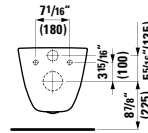

WALL HANGING WATER CLOSET BOWLS

820969 LAUFEN PRO

Wall hanging Water Closet Bowl, wash down

20 14/16 x 14 3/16 x 13 9/16 "

Colours: .000 .757

Options: .250

891601 LAUFEN PRO

Seat and cover, removable with slow lowering system

Colours: .000 .757

Options: .000

894966 LAUFEN PRO

Seat and cover, removable with slow lowering system

17 8/16 x 14 9/16 x 1 12/16 "

Colours: .000

Options: .000

820950 LAUFEN PRO

Wall hanging Water Closet Bowl, wash down, with flushing rim (anchor screw spacing 7 1/16")

22 1/16 x 14 3/16 x 13 12/16 "

Colours: .000

Options: .250