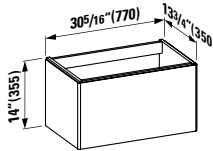

813302

Washbasin Console, shelf right

35 7/16 x 17 11/16 x 4 12/16 "

Colours: .000 .757

Options: .104 .109