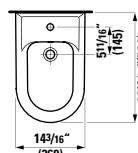

832951

Floorstanding Bidet (option 304: with 1 centered tap
hole, without lateral holes for water inlet)
22 13/16 x 14 3/16 x 15 12/16 "

Colours: .000

Options: .304