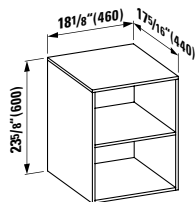

KARTELL BY LAUFEN

407520

Open shelf element, 1 internal floor
18 2/16 x 17 5/16 x 23 10/16 "

Colours: .631

408151

Tall Cabinet with 1 door, door hinge left
11 13/16 x 11 13/16 x 70 14/16 "

Colours: .631

408152

Tall Cabinet with 1 door, door hinge right
11 13/16 x 11 13/16 x 70 14/16 "

Colours: .631

canceled 31.12.2019