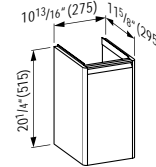

403012 BASE

Vanity Unit, 1 door, right hinged, 1 internal shelf, with handle anodized aluminum

10 13/16 x 11 10/16 x 20 4/16 "

Colours: .260 .261 .262 .263 .266