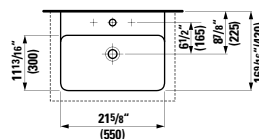

811281

Small Washbasin
15 12/16 x 16 12/16 x 4 5/16 "

Colours: .000 .757

Options: .104 .109 .112

815281

Small Washbasin
17 11/16 x 16 9/16 x 4 8/16 "

Colours: .000 .757

Options: .104 .109 .111 .112

410102 SPACE

Vanity Unit, 2 drawers
17 2/16 x 16 2/16 x 20 8/16 "

Colours: .100 .101 .103

402132 BASE

Vanity Unit, 2 drawers, incl. drawer organizer
17 2/16 x 15 6/16 x 20 14/16 "

Colours: .260 .261 .262 .263 .M36

810282

Washbasin Console
21 10/16 x 16 9/16 x 4 8/16 "

Colours: .000 .757

Options: .104 .109 .136

410122 SPACE

Vanity Unit, 2 drawers
21 1/16 x 16 2/16 x 20 8/16 "

Colours: .100 .101 .103

402192 BASE

Vanity Unit, 2 drawers, incl. drawer organizer
21 1/16 x 15 6/16 x 20 14/16 "

Colours: .260 .261 .262 .263 .M36

816282

Countertop Washbasin, undersurface ground
21 10/16 x 16 9/16 x 4 8/16 "

Colours: .000 .757

Options: .104 .109 .136