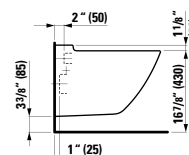

## 820708 PALACE

Wall hanging Water Closet Bowl, wash down  
22 1/16 x 14 3/16 x 14 15/16 "

Colours: .000

Options: .250