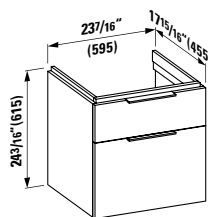

407552

Vanity Unit, 2 drawers,
incl. drawer organizer

23 7/16 x 17 15/16 x 24 3/16 "

Colours: .631

407551

Vanity Unit, 1 drawer and internal shelf,
incl. drawer organizer

23 7/16 x 17 15/16 x 24 3/16 "

Colours: .631