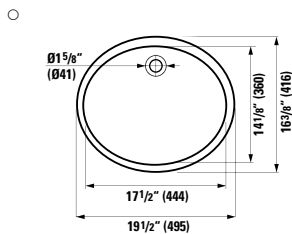

811297 LIPSY

Built-in Washbasin, ground
19 8/16 x 16 6/16 x 7 5/16 "

Colours: .000

Options: .109