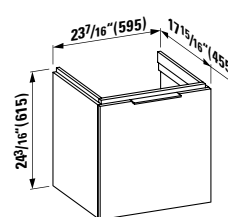

407551

Vanity Unit, 1 drawer and internal shelf,
incl. drawer organizer

23 7/16 x 17 15/16 x 24 3/16 "

Colours: .631