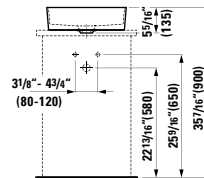

812331

Washbasin Bowl

16 9/16 x 16 9/16 x 4 12/16 "

Colours: .000 .020 .757

Options: .112