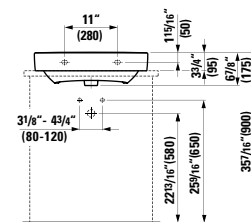

817959

Countertop Washbasin, undersurface ground
,compact'

23 10/16 x 14 15/16 x 3 12/16 "

Colours: .000

Options: .104 .109

●/○