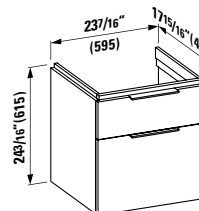

407562

Vanity Unit, 2 drawers,
incl. drawer organizer

23 7/16 x 17 15/16 x 24 3/16 "

Colours: .631