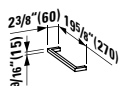

## 490950 CASE

Towel Holder for furniture, 10 10/16"

10 10/16 x 2 6/16 x 9/16 "

Colours: .104 .106