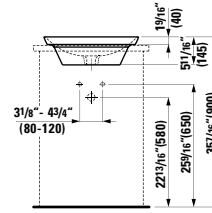

817302

Drop-in Washbasin

19 11/16 x 14 6/16 x 5 14/16 "

Colours: .000 .757

Options: .109 .112