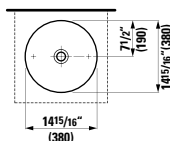

811435

Washbasin Bowl, round
14 15/16 x 14 15/16 x 5 2/16 "

Colours: .000 .757

Options: .112