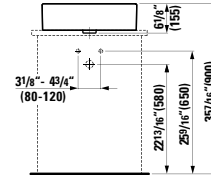

811431 LIVING CITY

Washbasin Bowl, with tap bank
19 11/16 x 16 12/16 x 5 8/16 "

Colours: .000

Options: .104 .109 .136