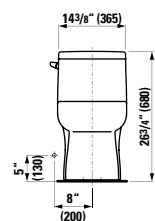

823563 LENA

One-piece Water Closet, single flush, left hand lever, including seat and cover, removable, with slow lowering system

29 2/16 x 17 5/16 x 27 12/16 "

Colours: .000

Options: .251

available from Q1 2020