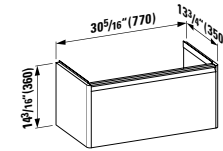

403002 BASE

Vanity Unit, 2 drawers,
floorstanding, with handle anodized aluminum

30 5/16 x 13 12/16 x 30 5/16 "

Colours: .260 .261 .262 .263 .266