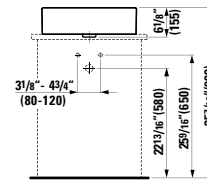

811431

Washbasin Bowl, with tap bank
19 11/16 x 16 12/16 x 5 8/16 "

Colours: .000

Options: .104 .109 .136

●/○