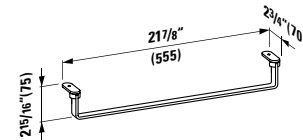

818432

Washbasin, shelf right

39 6/16 x 18 2/16 x 6 2/16 "

Colours: .000

Options: .104 .109 .136

●/○

401282 CASE

Vanity Unit,
2 drawers

39 x 17 15/16 x 17 15/16 "

Colours: .463 .548

895426

Towel holder, chromed

37 10/16 x 2 12/16 x 2 15/16 "

Colours: .004

Options: .000

895424

Towel holder,
chromed

21 14/16 x 2 12/16 x 2 15/16 "

Colours: .004

Options: .000

813439

Built-in Washbasin, ground

15 12/16 x 15 12/16 x 6 2/16 "

Colours: .000

Options: .109 .155

●/○

812432

Built-in Washbasin

13 12/16 x 11 x 6 11/16 "

Colours: .000

Options: .109 .155

●/○

812431

Built-in Washbasin, rectangular, ground

19 5/16 x 12 3/16 x 6 2/16 "

Colours: .000

Options: .109 .155

●/○