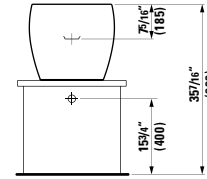

811973

High bowl Washbasin, without overflow,
incl. ceramic waste cover

17 11/16 x 17 11/16 x 15 12/16 "

Colours: .400

Options: .109