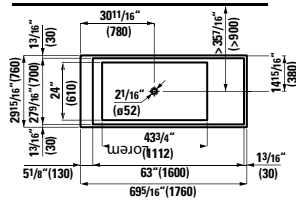

222332

Freestanding Bathtub, made of Sentec solid surface, with slot overflow/front overflow and tap bank at foot end, with lifting system

69 5/16 x 29 15/16 x 21 4/16 "

Colours: .000

Options: .616