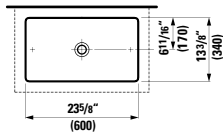

LIVING SAPHIRKERAMIK

811434

Washbasin Bowl, rectangular
23 10/16 x 13 6/16 x 4 5/16 "

Colours: .000 .757

Options: .112