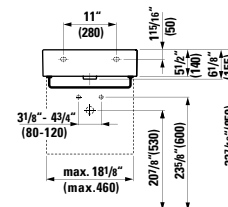

817431

Washbasin

19 11/16 x 18 2/16 x 6 2/16 "

Colours: .000

Options: .104 .109 .136

●/○

401132 CASE

Vanity Unit,
2 drawers

19 5/16 x 17 15/16 x 17 15/16 "

Colours: .463 .548