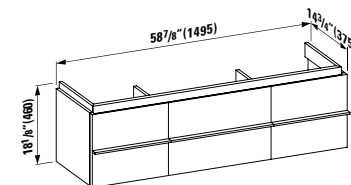

401352 CASE

Vanity unit, 2 drawers and 2 doors, with 2 glass shelves

58 14/16 x 14 12/16 x 18 2/16 "

Colours: .463 .548