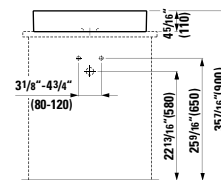

811434 LIVING SAPHIRKERAMIK ○

Washbasin Bowl, rectangular

23 10/16 x 13 6/16 x 4 5/16 "

Colours: .000

Options: .112