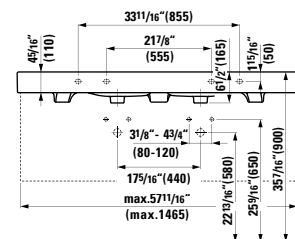

# PALACE

**813706**

Double Washbasin Console with Towel Bar, cuttable  
70 14/16 x 20 1/16 x 6 8/16 "

**Colours:** .000

**Options:** .104 .108 .135 .147

**814706**

Double Washbasin Console with Towel Bar, cuttable  
59 1/16 x 20 1/16 x 6 8/16 "