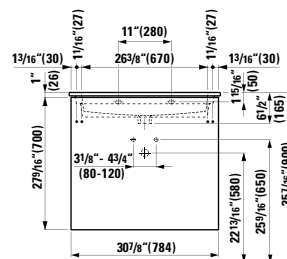

860335

Combipack 31 8/16", Washbasin ,slim' with Vanity Unit with 2 drawers, incl. drawer organizer

31 8/16 x 19 11/16 x 28 9/16 "

Colours: .640 .641 .642

Options: .104

washbasin only available in color .000