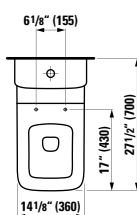

828703

Water Closet Tank,
water inlet bottom left

14 15/16 x 6 5/16 x 16 9/16 "

Colours: .000

Options: .843

891701

Seat with cover, removable,
with slow lowering system

19 11/16 x 14 6/16 x 1 15/16 "

Colours: .300

Options: .000