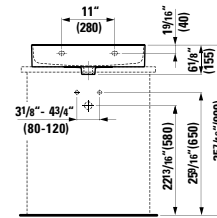

816283 VAL

Countertop Washbasin, undersurface ground

23 10/16 x 16 9/16 x 4 8/16 "

Colours: .000 .757

Options: .104 .109 .136