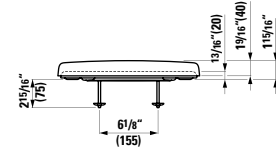

893958

Seat with cover ,universal', removable,
with slow lowering system, light version
17 11/16 x 14 12/16 x 2 3/16 "

Colours: .000

Options: .000