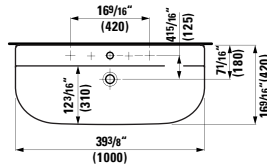

SONAR

810347

Washbasin

39 6/16 x 16 9/16 x 5 8/16 "

Colours: .000 .757

Options: .104 .107 .109 .136

405484

Vanity Unit, 2 doors

38 6/16 x 9 7/16 x 23 10/16 "

Colours: .040 .041 .042

816347

Countertop Washbasin, undersurface ground

39 6/16 x 16 9/16 x 5 8/16 "

Colours: .000 .757

Options: .104 .107 .108 .109 .136