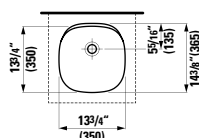

817301 INO

Drop-in Washbasin

13 12/16 x 14 6/16 x 5 14/16 "

Colours: .000 .757

Options: .109 .112