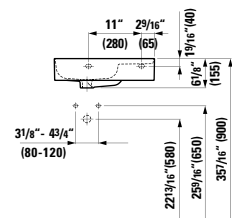

815288

Washbasin, with semi-wet area and tap bank

20 14/16 x 15 12/16 x 4 8/16 "

Colours: .000 .757

Options: .106

381285

Towel Holder

Colours: .004

816288

Countertop Washbasin, undersurface ground, with semi-wet area and tap bank

20 14/16 x 15 12/16 x 4 8/16 "

Colours: .000 .757

Options: .106