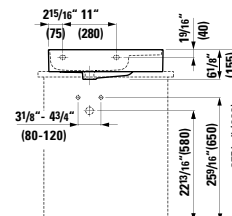

815285

Washbasin ,compact', with semi-wet area right

23 10/16 x 12 3/16 x 4 8/16 "

Colours: .000 .757

Options: .104

402552 BASE

Vanity unit, 2 doors

23 1/16 x 11 7/16 x 20 11/16 "

Colours: .260 .261 .262 .263 .M36

381282

Towel Holder

Colours: .004

817285

Countertop Washbasin, undersurface ground ,compact', with semi-wet area right

23 10/16 x 12 3/16 x 4 8/16 "

Colours: .000 .757

Options: .104 .109

815288

Washbasin, with semi-wet area and tap bank

20 14/16 x 15 12/16 x 4 8/16 "

Colours: .000 .757

Options: .106

381285

Towel Holder

Colours: .004

816288

Countertop Washbasin, undersurface ground, with semi-wet area and tap bank

20 14/16 x 15 12/16 x 4 8/16 "

Colours: .000 .757

Options: .106