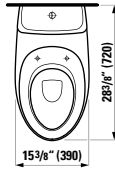

ILBAGNOALESSI ONE

822978

Floorstanding 2PC Water Closet Bowl, wash down
15 6/16 x 28 6/16 x 37 6/16 "

Colours: .400

Options: .251