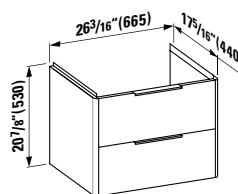

810967

Washbasin Console
27 9/16 x 18 5/16 x 6 14/16 "

Colours: .000

Options: .104 .109 .136

●/○

402332 BASE

Vanity Unit, 2 drawers, incl. drawer organizer

26 3/16 x 17 5/16 x 20 14/16 "

Colours: .260 .261 .262 .263 .M36

816967

Countertop Washbasin, undersurface ground
27 9/16 x 18 5/16 x 6 14/16 "

Colours: .000

Options: .104 .109 .136

●/○