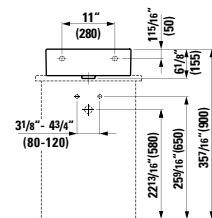

815433 LIVING CITY

Small Countertop Washbasin, undersurface ground

17 11/16 x 14 15/16 x 6 2/16 "

Colours: .000

Options: .104 .109