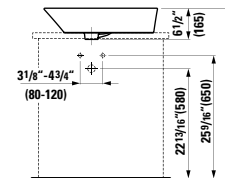

816803

Washbasin Bowl, with semi-wet area and tap bank

23 10/16 x 15 12/16 x 5 2/16 "

Colours: .000

Options: .104

●