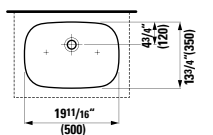

812302

Washbasin Bowl

19 11/16 x 13 12/16 x 4 12/16 "

Colours: .000 .757

Options: .109 .112