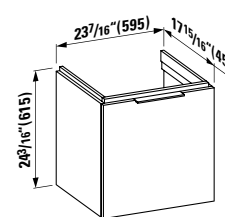

407552

Vanity Unit, 2 drawers,
incl. drawer organizer

23 7/16 x 17 15/16 x 24 3/16 "

Colours: .631

407551

Vanity Unit, 1 drawer and internal shelf,
incl. drawer organizer

23 7/16 x 17 15/16 x 24 3/16 "

Colours: .631