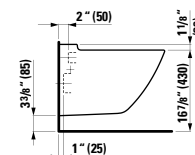

891701

Seat with cover, removable,
with slow lowering system

19 11/16 x 14 6/16 x 1 15/16 "

Colours: .300

Options: .000

824706

Floorstanding 2PC Water Closet Bowl,
wash down, with flushing rim,
outlet horizontal/vertical

27 9/16 x 14 3/16 x 35 4/16 "

Colours: .000

Options: .251