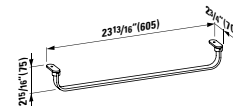

381432

Towel Holder, chromed

23 13/16 x 2 12/16 x 2 15/16 "

Colours: .004

Options: .000