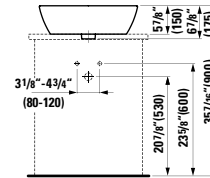

812964

Washbasin Bowl
20 8/16 x 15 6/16 x 5 14/16 "

Colours: .000

Options: .109