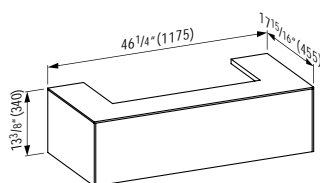

405461

Drawer element, 1 drawer, centre cut-out

46 4/16 x 17 15/16 x 13 6/16 "

Colours: .140 .141 .142