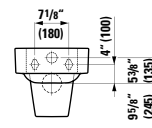

WALL HANGING WATER CLOSET BOWLS

820288 VAL

Wall hanging Water Closet Bowl, rimless, wash down
20 14/16 x 15 6/16 x 14 3/16 "

Colours: .000

Options: .250

894281 VAL

Seat and cover, removable,
with slow lowering system

17 11/16 x 15 9/16 x 1 15/16 "

Colours: .000 .757

Options: .000

820708 PALACE

Wall hanging Water Closet Bowl, wash down
22 1/16 x 14 3/16 x 14 15/16 "

Colours: .000

Options: .250