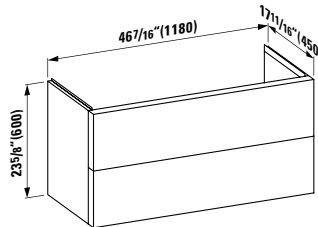

813332

Washbasin, shelf right, with concealed outlet

47 4/16 x 18 2/16 x 4 12/16 "

Colours: .000 .020 .757

Options: .111 .112 .185 .815

407648

Vanity Unit with two drawers,
incl. drawer organizer

46 7/16 x 17 11/16 x 23 10/16 "

Colours: .640 .641. 642