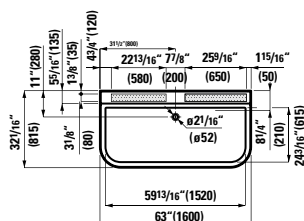

292340 SONAR

Backrest, light grey

15 12/16 x 3 9/16 x 24 10/16 "

Colours: .087

Options: .000

293340 SONAR

Tray for Sonar Bathtubs

10 7/16 x 10 7/16 x 3 2/16 "

Colours: .000

245971 ILBAGNOALESSI ONE

Bathtub, built-in bath, with centered outlet,
with frame, made of Sentec solid surface

70 1/16 x 32 5/16 x 23 4/16 "

Colours: .000

Options: .000