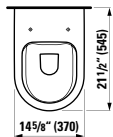

891331 KARTELL BY LAUFEN

Seat with cover, removable,
with slow lowering system

17 9/16 x 14 13/16 x 1 6/16 "

Colours: .000 .020 .757 .759

Options: .000

891333 KARTELL BY LAUFEN

Seat with cover, removable,
with slow lowering system

17 8/16 x 14 12/16 x 1 6/16 "

Colours: .000 .020 .757 .759

Options: .000