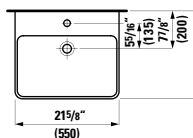

810962 LAUFEN PRO

Washbasin Console

21 10/16 x 18 5/16 x 6 14/16 "

Colours: .000

Options: .104 .109 .136