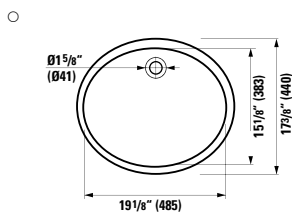

811298 LIPSY

Built-in Washbasin, ground
21 4/16 x 17 5/16 x 7 8/16 "

Colours: .000

Options: .109