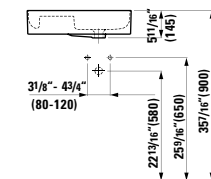

812282 VAL

Washbasin Bowl
21 10/16 x 14 3/16 x 4 15/16 "

Colours: .000 .757

Options: .109