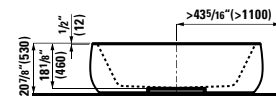

294103

Self-adhesive gel cushion

12 5/16 x 1 5/16 x 4 13/16 "

Colours: .016

492401

Small organizer for drawer (not suitable for: 424053, 424151, 424152, 424360)

14 9/16 x 7 15/16 x 1 12/16 "

Colours: .630 .631