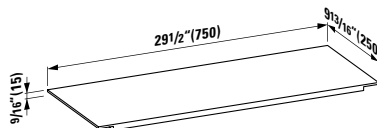

223332

Freestanding Bathtub, made of Sentec solid surface,
with tap bank on right-hand side, with slot overflow/
front overflow, with lifting system

66 15/16 x 33 14/16 x 21 4/16 "

Colours: .000

Options: .000