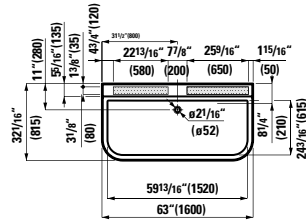

SONAR

220347

Bathtub, with wall connection at the back, solid surface material Sentec, with integrated overflow

63 x 32 1/16 x 21 1/16 "

Colours: .000

Options: .000

292340

Backrest, light grey

15 12/16 x 3 9/16 x 24 10/16 "

Colours: .087

Options: .000

293340

Tray for Sonar Bathtubs

10 7/16 x 10 7/16 x 3 2/16 "

Colours: .000