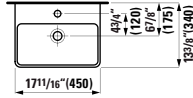

815961

Small Washbasin Console
17 11/16 x 13 6/16 x 5 11/16 "

Colours: .000

Options: .104 .109

●/○

402111 BASE

Vanity Unit, 1 door, door hinge left,
incl. drawer organizer

16 5/16 x 12 13/16 x 20 14/16 "

Colours: .260 .261 .262 .263 .M36

402112 BASE

Vanity Unit, 1 door, door hinge right,
incl. drawer organizer

16 5/16 x 12 13/16 x 20 14/16 "

Colours: .260 .261 .262 .263 .M36