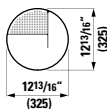

870281

Storage tray, round
12 13/16 x 12 13/16 x 2 6/16 "

Colours: .000 .757

Options: .000