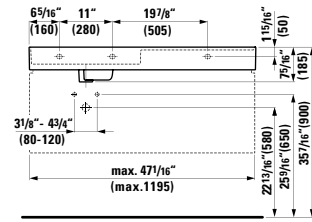

47 4/16 x 18 2/16 x 4 12/16 "

Colours: .000 .020 .757

Options: .111 .112 .185 .815

407648

Vanity Unit with two drawers,  
incl. drawer organizer

46 7/16 x 17 11/16 x 23 10/16 "

Colours: .640 .641. 642

407618