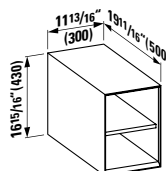

409101

Open shelf element

11 13/16 x 19 11/16 x 16 15/16 "

Colours: .250 .251