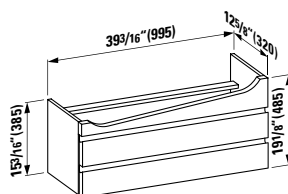

424520

Vanity Unit, 2 drawers

39 x 12 10/16 x 18 14/16 "

Colours: .630 .631