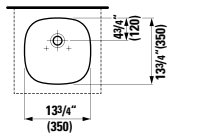

812300 INO

Washbasin Bowl
13 12/16 x 13 12/16 x 5 2/16 "

Colours: .000 .757

Options: .109 .112