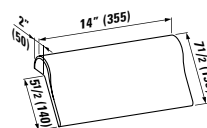

223332

Freestanding Bathtub, made of Sentec solid surface,
with tap bank on right-hand side, with slot overflow/
front overflow, with lifting system

66 15/16 x 33 14/16 x 21 4/16 "

Colours: .000

Options: .000