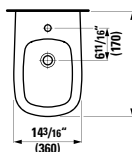

832801

Floorstanding Bidet
22 1/16 x 14 3/16 x 16 15/16 "

Colours: .000

Options: .304