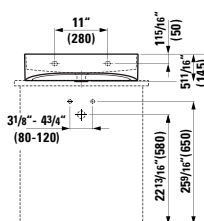

815341

Small Washbasin with tapbank

16 2/16 x 16 9/16 x 5 8/16 "

Colours: .000 .757

Options: .104 .109

405481

Vanity Unit, 1 door, left hinged

15 3/16 x 9 7/16 x 23 10/16 "

Colours: .040 .041 .042

405482

Vanity Unit, 1 door, right hinged

15 3/16 x 9 7/16 x 23 10/16 "

Colours: .040 .041 .042

810342

Washbasin

23 10/16 x 16 9/16 x 5 8/16 "

Colours: .000 .757

Options: .104 .109 .136

405483

Vanity Unit, 2 doors

22 13/16 x 9 7/16 x 23 10/16 "

Colours: .040 .041 .042

816342

Countertop Washbasin, undersurface ground

23 10/16 x 16 9/16 x 5 8/16 "

Colours: .000 .757

Options: .104 .108 .109 .136