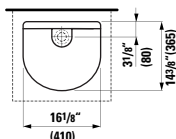

812342

Washbasin Bowl, without tap bank, without overflow
16 2/16 x 14 6/16 x 5 2/16 "

Colours: .000 .757

Options: .112