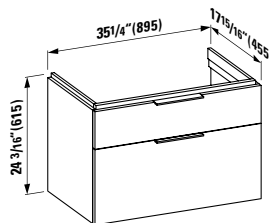

407612

Vanity Unit, 2 drawers,
incl. drawer organizer

35 4/16 x 17 15/16 x 24 3/16 "

Colours: .631

407601

Vanity Unit, 1 drawer and internal shelf,
incl. drawer organizer

35 4/16 x 17 15/16 x 24 3/16 "

Colours: .631