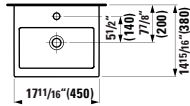

815432

Small Washbasin

17 11/16 x 14 15/16 x 6 2/16 "

Colours: .000

Options: .104 .109

●/○

401112 CASE

Vanity Unit, 2 drawers

17 5/16 x 14 12/16 x 17 15/16 "

Colours: .463 .548

815433

Countertop Washbasin, undersurface ground

17 11/16 x 14 15/16 x 6 2/16 "

Colours: .000

Options: .104 .109

●/○