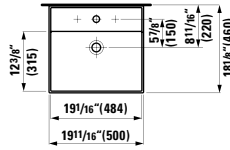

810332

Washbasin

19 11/16 x 18 2/16 x 5 11/16 "

Colours: .000 .020 .757

Options: .104 .109 .136

407509

Vanity Unit with two drawers,
incl. drawer organizer

18 14/16 x 17 11/16 x 23 10/16 "

Colours: .640 .641 .642