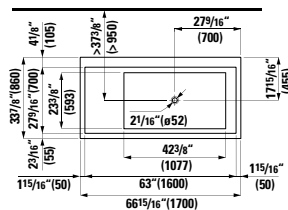

224332 KARTELL BY LAUFEN

Freestanding Bathtub, made of Sentec solid surface, with tap bank on left-hand side, with slot overflow/front overflow, with lifting system

66 15/16 x 33 14/16 x 21 4/16 "

Colours: .000

Options: .616