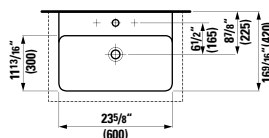

810283

Washbasin Console

23 10/16 x 16 9/16 x 4 8/16 "

Colours: .000 .757

Options: .104 .109 .136

410142 SPACE

Vanity Unit, 2 drawers

23 1/16 x 16 2/16 x 20 8/16 "

Colours: .100 .101 .103

402252 BASE

Vanity Unit, 2 drawers, incl. drawer organizer

23 1/16 x 15 6/16 x 20 14/16 "

Colours: .260 .261 .262 .263 .M36

816283

Countertop Washbasin, undersurface ground

23 10/16 x 16 9/16 x 4 8/16 "

Colours: .000 .757

Options: .104 .109 .136

810285

Washbasin Console

29 8/16 x 16 9/16 x 4 8/16 "

Colours: .000 .757

Options: .104 .109 .136

410182 SPACE

Vanity Unit, 2 drawers

28 15/16 x 16 2/16 x 20 8/16 "

Colours: .100 .101 .103

402352 BASE

Vanity Unit, 2 drawers, incl. drawer organizer

28 15/16 x 15 6/16 x 20 14/16 "

Colours: .260 .261 .262 .263 .M36

816285

Countertop Washbasin, undersurface ground

29 8/16 x 16 9/16 x 4 8/16 "

Colours: .000 .757

Options: .104 .109 .136