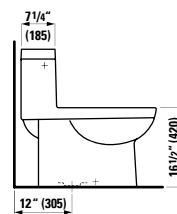

LAUFEN PRO

823953

One-piece water closet, siphonic action, Dual-Flush, including seat and cover, removable, with slow lowering system

28 2/16 x 14 6/16 x 28 12/16 "

Colours: .000

Options: .251