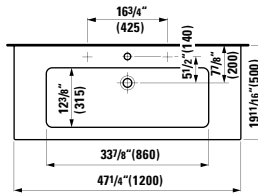

864963

Combipack 47 4/16", Washbasin ,slim' with Vanity Unit ,Base' with 2 drawers, incl. drawer organizer

47 4/16 x 19 11/16 x 24 "

Colours: .260 .261 .262 .263

Options: .104 .107