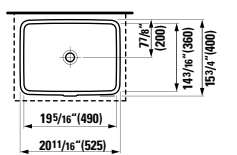

811961

Built-in Washbasin, ground
19 5/16 x 14 3/16 x 6 11/16 "

Colours: .000

Options: .109

○