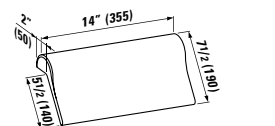

385332 KARTELL BY LAUFEN

Shelf for Bathtub, plastic

29 8/16 x 9 13/16 x 9 1/16 "

Colours: .084 .085

Options: .000

294680

Self-adhesive gel cushion

14 x 7 8/16 x 1 15/16 "

Colours: .016