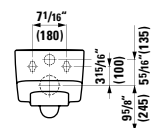

891961 LAUFEN PRO

Seat with cover, removable,
with slow lowering system

17 8/16 x 14 6/16 x 1 6/16 "

Colours: .000

Options: .000

820968 LAUFEN PRO

Wall hanging Water Closet Bowl, rimless, wash down
20 14/16 x 14 3/16 x 14 3/16 "

Colours: .000 .757

Options: .250