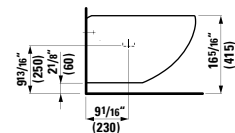

830971

Wall hanging Bidet, with concealed overflow,
incl. ceramic waste cover
23 1/16 x 15 6/16 x 14 "

Colours: .400

Options: .304