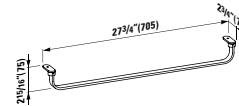

381436

Towel Holder, chromed
27 12/16 x 2 12/16 x 2 15/16 "

Colours: .004

Options: .000

816435

Washbasin, cuttable to 25 9/16"
51 3/16 x 18 14/16 x 5 14/16 "

Colours: .000

Options: .104 .109 .136

●/○