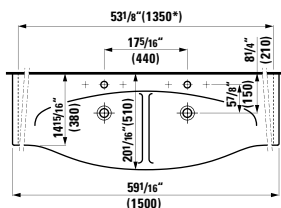

# PALACE

**813706**

Double Washbasin Console with Towel Bar, cuttable  
70 14/16 x 20 1/16 x 6 8/16 "

**Colours:** .000

**Options:** .104 .108 .135 .147

**814706**

Double Washbasin Console with Towel Bar, cuttable  
59 1/16 x 20 1/16 x 6 8/16 "