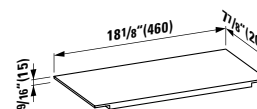

385331

Shelf for washbasin, plastic

18 2/16 x 7 14/16 x 9/16 "

Colours: .084 .085

Options: .000