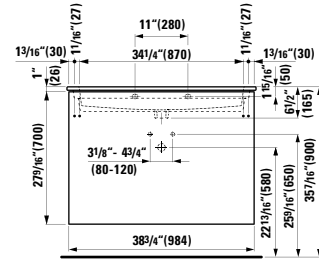

860337

Combipack 39 6/16", Washbasin ,slim' with Vanity Unit with 2 drawers, incl. drawer organizer

39 6/16 x 19 11/16 x 28 9/16 "

Colours: .640 .641. 642

Options: .104 .107

washbasin only available in color .000