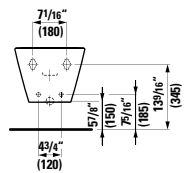

830331

Wall hanging Bidet

21 7/16 x 14 9/16 x 11 7/16 "

Colours: .000 .020 .757 .759

Options: .302