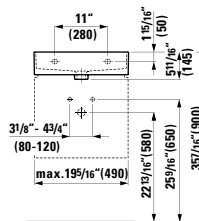

## 810333 KARTELL BY LAUFEN

Washbasin

23 10/16 x 18 2/16 x 5 11/16 "

Colours: .000 .020 .757

Options: .104 .109 .136