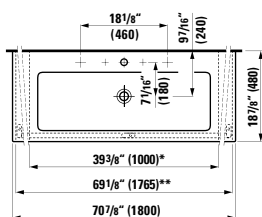

401362 CASE

Vanity Unit, 2 drawers and 2 doors, with 2 glass shelves, incl. drawer organizer

70 8/16 x 18 12/16 x 17 15/16 "

Colours: .463 .548

381435

Towel Holder, chromed

69 2/16 x 2 12/16 x 2 15/16 "

Colours: .004

Options: .000