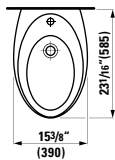

830971

Wall hanging Bidet, with concealed overflow,
incl. ceramic waste cover
23 1/16 x 15 6/16 x 14 "

Colours: .400

Options: .304