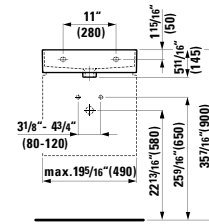

810332

Washbasin

19 11/16 x 18 2/16 x 5 11/16 "

Colours: .000 .020 .757

Options: .104 .109 .136

407509

Vanity Unit with two drawers,
incl. drawer organizer

18 14/16 x 17 11/16 x 23 10/16 "

Colours: .640 .641 .642