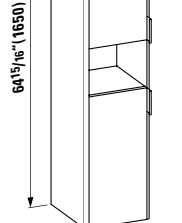

402692 BASE

Tall Cabinet, 2 doors, door hinge right, 1 open shelf, 2 glass shelves, design matching Vanity Units

13 12/16 x 13 3/16 x 64 15/16 "

Colours: .260 .261 .262 .263 .M36