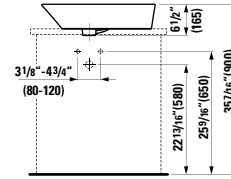

WASHBASIN BOWLS

816803 PALOMBA COLLECTION ●

Washbasin Bowl, with semi-wet area and tap bank

23 10/16 x 15 12/16 x 5 2/16 "

Colours: .000

Options: .104