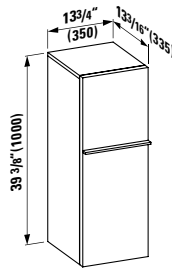

402011 CASE

Medium Cabinet, 2 glass shelves, door hinge left
13 12/16 x 15 12/16 x 64 15/16 "

Colours: .463 .548

402012 CASE

Medium Cabinet, 2 glass shelves, door hinge right
13 12/16 x 15 12/16 x 64 15/16 "

Colours: .463 .548

490950 CASE

Towel Holder for furniture, 10 10/16"
10 10/16 x 2 6/16 x 9/16 "

Colours: .104 .106

490951 CASE

Towel Holder for furniture, 12 10/16"
12 10/16 x 2 6/16 x 9/16 "

Colours: .104 .106

490952 CASE

Towel Holder for furniture, 15 12/16"
15 12/16 x 2 6/16 x 9/16 "

Colours: .104 .106

Matching faucets
can be found in the
KARTELL BY LAUFEN FAUCETS
chapter.
Matching ceramic waste covers
can be found in the
CERAMIC ACCESSORIES
chapter.