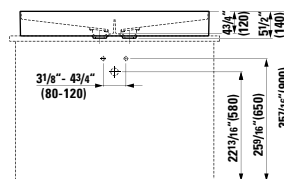

812348

Washbasin Bowl, without tap bank, without overflow
39 6/16 x 14 9/16 x 5 2/16 "

Colours: .000 .757

Options: .112