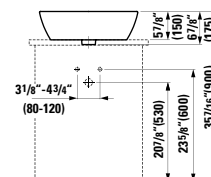

812964 LAUFEN PRO B

Washbasin Bowl
20 8/16 x 15 6/16 x 5 14/16 "

Colours: .000

Options: .109