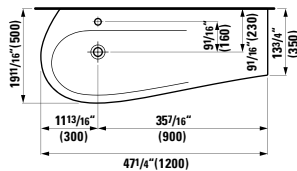

424520

Vanity Unit, 2 drawers

39 x 12 10/16 x 18 14/16 "

Colours: .630 .631