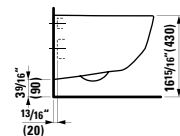

891601

Seat and cover, removable with
slow lowering system

Colours: .000 .757

Options: .000

894966

Seat and cover, removable with
slow lowering system

17 8/16 x 14 9/16 x 1 12/16 "

Colours: .000

Options: .000

820950

Wall hanging Water Closet Bowl,
wash down, with flushing rim
(anchor screw spacing 7 1/16")
22 1/16 x 14 3/16 x 13 12/16 "

Colours: .000

Options: .250