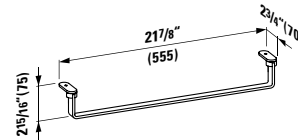

895424

Towel holder,
chromed

21 14/16 x 2 12/16 x 2 15/16 "

Colours: .004

Options: .000