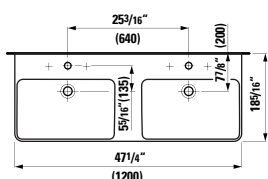

814966

●/●●●/○

Double Washbasin Console

47 4/16 x 18 2/16 x 6 14/16 "

Colours: .000

Options: .104 .108 .109

**402494 BASE**

Vanity Unit, 4 drawers, incl. drawer organizer  
45 11/16 x 17 5/16 x 20 14/16 "