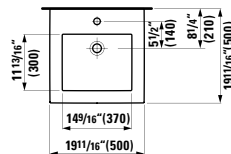

860331

Combipack 19 11/16", Washbasin ,slim' with Vanity Unit with 2 drawers, incl. drawer organizer

19 11/16 x 19 11/16 x 28 9/16 "

Colours: .640 .641 .642

Options: .104

washbasin only available in color .000