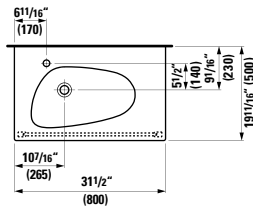

PALOMBA COLLECTION

814804

Washbasin Console, asymmetrical

31 8/16 x 19 11/16 x 6 5/16 "

Colours: .000

Options: .104 .109

381801

Towel Rail for washbasin

29 15/16 x 1 x 3 12/16 "

Colours: .004

Options: .004