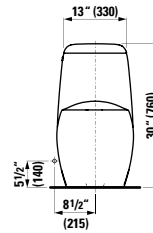

823971 ILBAGNOALESSI ONE

One-piece Water Closet, siphonic action, Single-Flush, including seat and cover, removable, with slow lowering system

29 5/16 x 15 15/16 x 28 12/16 "

Colours: .400

Options: .000