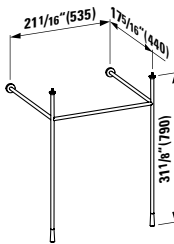

385335

Washbasin frame, chromed

21 1/16 x 17 5/16 x 31 2/16 "

Colours: .004 .450

Options: .000