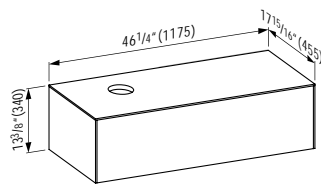

405422

Drawer element, 1 drawer, cut-out left

46 4/16 x 17 15/16 x 13 6/16 "

Colours: .140 .141 .142