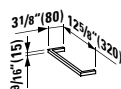

## 490951 CASE

Towel Holder for furniture, 12 10/16 "

12 10/16 x 2 6/16 x 9/16 "

Colours: .104 .106