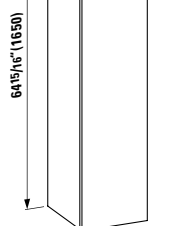

408288

Tall Cabinet with fixed shelf and 4 glass shelves, push & pull, door hinge right

13 12/16 x 13 3/16 x 64 15/16 "

Colours: .640 .641. 642