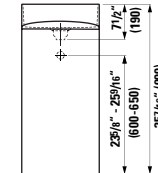

811341

Freestanding Washbasin, without tap bank

16 2/16 x 14 15/16 x 35 7/16 "

Colours: .000 .757

Options: .112