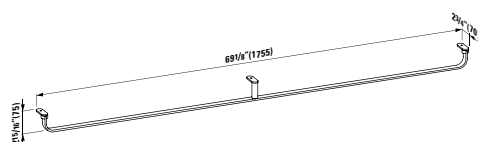

401362 CASE

Vanity Unit, 2 drawers and 2 doors, with 2 glass shelves, incl. drawer organizer

70 8/16 x 18 12/16 x 17 15/16 "

Colours: .463 .548

381435

Towel Holder, chromed

69 2/16 x 2 12/16 x 2 15/16 "

Colours: .004

Options: .000