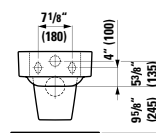

Colours: .000 .757

Options: .250

894281

Seat and cover, removable,  
with slow lowering system  
17 11/16 x 15 9/16 x 1 15/16 "

Colours: .000 .757

Options: .000

830281

Wall hanging Bidet  
20 14/16 x 15 6/16 x 14 3/16 "