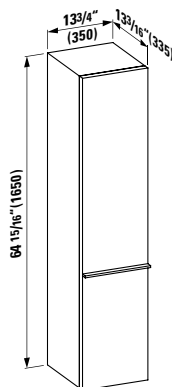

402022 CASE

Tall Cabinet, 1 door, 4 glass shelves, door hinge right
13 12/16 x 15 12/16 x 64 15/16 "

Colours: .463 .548