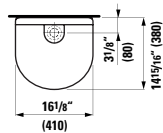

811341

Freestanding Washbasin, without tap bank

16 2/16 x 14 15/16 x 35 7/16 "

Colours: .000 .757

Options: .112