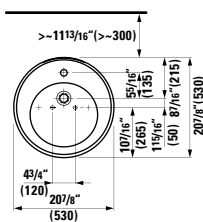

811972

Freestanding Washbasin, with concealed overflow,
incl. ceramic waste cover

20 14/16 x 20 14/16 x 35 7/16 "

Colours: .400

Options: .104 .109