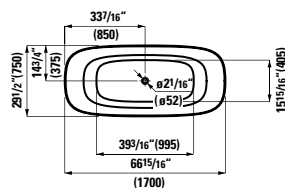

294103

Self-adhesive gel cushion

12 5/16 x 1 5/16 x 4 13/16 "

Colours: .016