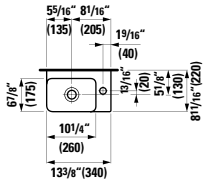

815280

Small Washbasin, with tap bank right
13 6/16 x 8 11/16 x 4 8/16 "

Colours: .000 .757

Options: .106

862280 VAL+BASE

Combipack, Small Washbasin with Vanity Unit
,Base' with 1 door

13 6/16 x 8 11/16 x 4 8/16 "

Colours: .260 .261 .262 .263 .M36

815283

Small Washbasin round, shelf right,
cuttable to 16 15/16"

21 10/16 x 12 6/16 x 4 8/16 "

Colours: .000 .757

Options: .105