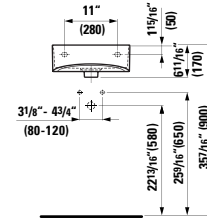

COUNTERTOP WASHBASINS

815341 SONAR

Small Washbasin with tapbank

16 2/16 x 16 9/16 x 5 8/16 "

Colours: .000 .757

Options: .104 .109