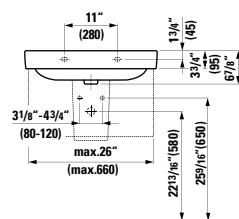

810967

Washbasin Console
27 9/16 x 18 5/16 x 6 14/16 "

Colours: .000

Options: .104 .109 .136

●/○

402332 BASE

Vanity Unit, 2 drawers, incl. drawer organizer

26 3/16 x 17 5/16 x 20 14/16 "

Colours: .260 .261 .262 .263 .M36

816967

Countertop Washbasin, undersurface ground
27 9/16 x 18 5/16 x 6 14/16 "

Colours: .000

Options: .104 .109 .136

●/○