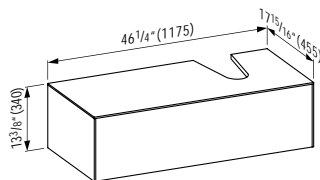

405453

Drawer element, 1 drawer, cut-out right

46 4/16 x 17 15/16 x 13 6/16 "

Colours: .140 .141 .142

405454

Drawer element, 1 drawer, cut-outs left and right

46 4/16 x 17 15/16 x 13 6/16 "

Colours: .140 .141 .142