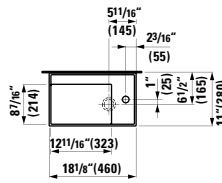

815334

Small Washbasin, tap bank right,
with concealed outlet

18 2/16 x 11 x 4 12/16 "

Colours: .000 .020 .757

Options: .111 .112

407518

Vanity Unit with one glas shelf,
door hinge right, open shelf left
17 5/16 x 10 10/16 x 23 10/16 "

Colours: .640 .641. 642