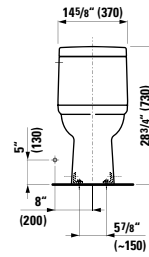

FLOORSTANDING WATER CLOSET BOWLS

823953 LAUFEN PRO

One-piece water closet, siphonic action, Dual-Flush, including seat and cover, removable, with slow lowering system

28 2/16 x 14 6/16 x 28 12/16 "

Colours: .000

Options: .251