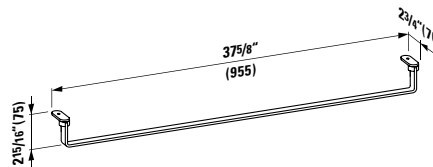

895426

Towel holder, chromed

37 10/16 x 2 12/16 x 2 15/16 "

Colours: .004

Options: .000