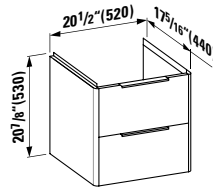

810962

Washbasin Console
21 10/16 x 18 5/16 x 6 14/16 "

Colours: .000

Options: .104 .109 .136

●/○

402172 BASE

Vanity Unit, 2 drawers, incl. drawer organizer

20 8/16 x 17 5/16 x 20 14/16 "

Colours: .260 .261 .262 .263 .M36