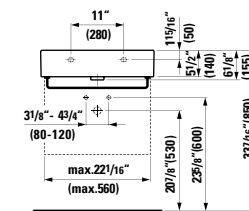

## 817433 LIVING CITY

Washbasin

23 10/16 x 18 2/16 x 6 2/16 "

Colours: .000

Options: .104 .109 .136