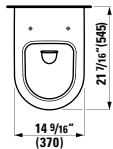

891331 KARTELL BY LAUFEN

Seat with cover, removable,
with slow lowering system

17 9/16 x 14 13/16 x 1 6/16 "

Colours: .000 .020 .757 .759

Options: .000

891333 KARTELL BY LAUFEN

Seat with cover, removable,
with slow lowering system

17 8/16 x 14 12/16 x 1 6/16 "

Colours: .000 .020 .757 .759

Options: .000

820339 KARTELL BY LAUFEN

Wall hanging Water Closet Bowl, rimless, wash down

21 7/16 x 14 9/16 x 13 12/16 "

Colours: .000 .020 .757 .759

Options: .250