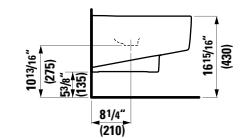

830961 LAUFEN PRO S

Wall hanging Bidet
20 14/16 x 14 6/16 x 11 13/16 "

Colours: .000

Options: .302