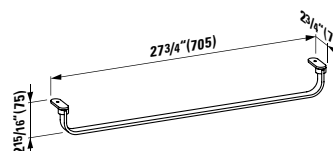

**Options:** .104 .109 .136

●/○

**401422 CASE**

Vanity Unit, 2 drawers, incl. drawer organizer  
29 5/16 x 18 11/16 x 17 15/16 "

**Colours:** .463 .548

**381436**

Towel Holder, chromed  
27 12/16 x 2 12/16 x 2 15/16 "