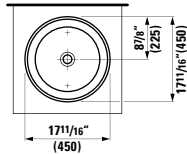

811973

High bowl Washbasin, without overflow,
incl. ceramic waste cover

17 11/16 x 17 11/16 x 15 12/16 "

Colours: .400

Options: .109