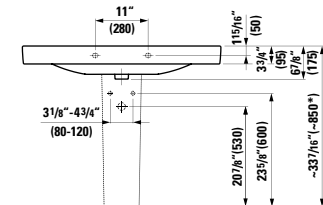

813966

Washbasin Console
41 5/16 x 18 2/16 x 6 14/16 "

402452 BASE

Vanity Unit, 2 drawers, incl. drawer organizer
39 12/16 x 17 5/16 x 20 14/16 "

Colours: .260 .261 .262 .263 .M36