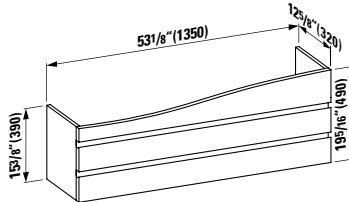

424360

Vanity Unit, 2 drawers
53 2/16 x 12 10/16 x 19 5/16 "

Colours: .630 .631

811971

Washbasin with integrated pedestal,
with wall connection, with concealed overflow,
incl. ceramic waste cover

20 8/16 x 20 14/16 x 33 7/16 "

Colours: .400

Options: .104 .109