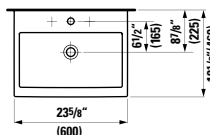

## 817433 LIVING CITY

Washbasin

23 10/16 x 18 2/16 x 6 2/16 "

Colours: .000

Options: .104 .109 .136