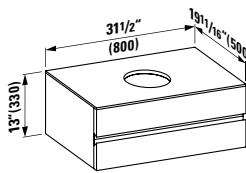

813971

Drop-in Washbasin, with concealed overflow,
incl. ceramic waste cover

19 11/16 x 19 11/16 x 3 2/16 "

Colours: .400

Options: .104

424043

Vanity Unit, 800 mm, center cut out,
1 drawer

31 8/16 x 19 11/16 x 13 "

Colours: .630 .631

818973

Washbasin Bowl, shelf positionable right or left,
incl. ceramic waste cover

31 8/16 x 16 9/16 x 5 8/16 "

Colours: .400

Options: .112