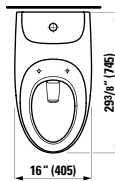

823970

One-piece Water Closet, siphonic action,
Dual-Flush, including seat and cover, removable,
with slow lowering system
29 5/16 x 15 15/16 x 28 12/16 "

Colours: .400

Options: .000