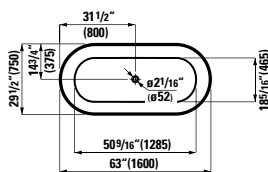

231282

Freestanding Bathtub, made of Sentec solid surface, with integrated overflow/front overflow and feet

51 3/16 x 51 3/16 x 21 10/16 "

Colours: .000

Options: .000

292340 SONAR

Backrest, light grey

15 12/16 x 3 9/16 x 24 10/16 "

Colours: .087

Options: .000

230282

Freestanding Bathtub, made of Sentec solid surface, with integrated overflow/front overflow and feet

63 x 29 8/16 x 20 8/16 "

Colours: .000

Options: .000

292340 SONAR

Backrest, light grey

15 12/16 x 3 9/16 x 24 10/16 "

Colours: .087

Options: .000

872280

Toilet roll holder, right

6 11/16 x 5 5/16 x 4 8/16 "

Colours: .000

872281

Toilet roll holder, left

6 11/16 x 5 5/16 x 4 8/16 "

Colours: .000