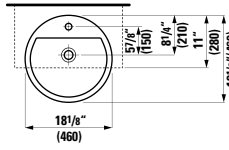

LIVING CITY

813431

Semi-recessed Washbasin, round
18 2/16 x 18 2/16 x 5 8/16 "

Colours: .000

Options: .104 .109

●/○