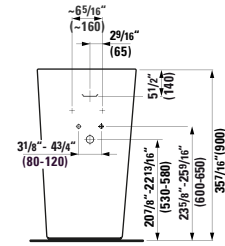

PALOMBA COLLECTION

811804

Freestanding Washbasin with wall connection

20 11/16 x 17 2/16 x 35 7/16 "

Colours: .000

Options: .104 .109

●/○