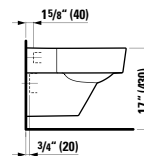

WALL HANGING WATER CLOSET BOWLS

820288 VAL

Wall hanging Water Closet Bowl, rimless, wash down
20 14/16 x 15 6/16 x 14 3/16 "

Colours: .000

Options: .250

894281 VAL

Seat and cover, removable,
with slow lowering system

17 11/16 x 15 9/16 x 1 15/16 "

Colours: .000 .757

Options: .000

820708 PALACE

Wall hanging Water Closet Bowl, wash down
22 1/16 x 14 3/16 x 14 15/16 "

Colours: .000

Options: .250