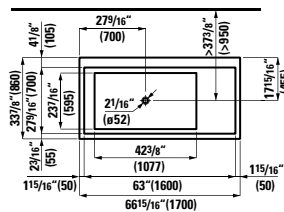

224332

Freestanding Bathtub, made of Sentec solid surface,
with tap bank on left-hand side, with slot overflow/
front overflow, with lifting system

66 15/16 x 33 14/16 x 21 4/16 "

Colours: .000

Options: .616