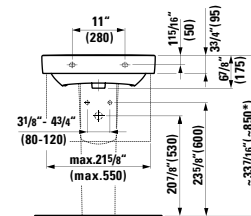

819962

Pedestal for washbasin
8 4/16 x 7 1/16 x 28 2/16 "

Colours: .000

Options: .000

818959

Washbasin Console ,compact'
23 10/16 x 14 15/16 x 6 14/16 "

Colours: .000

Options: .104 .109

●/○