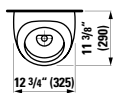

840975

Siphonic urinal, internal water inlet,
version without plate
11 7/16 x 12 13/16 x 23 1/16 "

Colours: .400

Options: .480