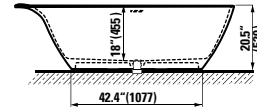

294103

Self-adhesive gel cushion

12 5/16 x 1 5/16 x 4 13/16 "

Colours: .016

495411

Hanging box for internal drawer shelf, powder-coated matte white, matching 425401

15 12/16 x 3 15/16 x 3 15/16 "

Colours: .170