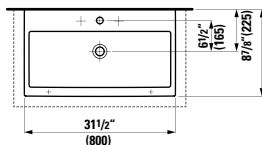

895425

Towel holder,
chromed

29 12/16 x 2 12/16 x 2 15/16 "

Colours: .004

Options: .000

817437

Countertop Washbasin, undersurface ground

31 8/16 x 18 2/16 x 6 2/16 "

Colours: .000

Options: .104 .109 .136

●/○