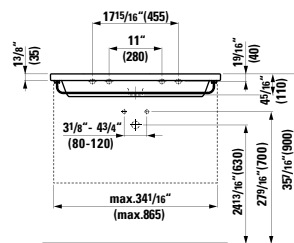

LIVING SQUARE

816433

Washbasin, cutable to 25 9/16"
35 7/16 x 18 14/16 x 5 14/16 "

Colours: .000

Options: .104 .109 .136

●/○

401262 CASE

Vanity Unit, 2 drawers, incl. drawer organizer
35 4/16 x 18 11/16 x 17 15/16 "

Colours: .463 .548

381433

Towel Holder, chromed
33 11/16 x 2 12/16 x 2 15/16 "

Colours: .004

Options: .000

817438

Washbasin Console, shelf right
29 8/16 x 18 14/16 x 5 2/16 "

Colours: .000

Options: .104 .109 .136

●/○

401422 CASE

Vanity Unit, 2 drawers, incl. drawer organizer
29 5/16 x 18 11/16 x 17 15/16 "

Colours: .463 .548

381436

Towel Holder, chromed
27 12/16 x 2 12/16 x 2 15/16 "

Colours: .004

Options: .000