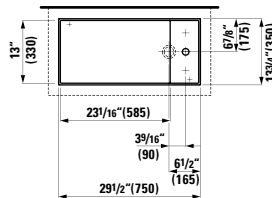

812332 KARTELL BY LAUFEN ●/○

Washbasin Bowl with tap bank, with concealed outlet

29 8/16 x 13 12/16 x 4 12/16 "

Colours: .000 .020 .757

Options: .111 .112