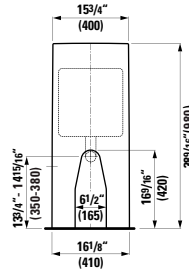

KARTELL BY LAUFEN

829663 UNIVERSAL

Floorstanding Water Tank, two-part,
water inlet on the left side or at the bottom

16 2/16 x 5 8/16 x 38 9/16 "

Colours: .000 .757

Options: .883

828663 UNIVERSAL

Floorstanding Water Tank,
water inlet on the left side or at the bottom

15 12/16 x 5 8/16 x 38 9/16 "

Colours: .000

Options: .733

830331

Wall hanging Bidet

21 7/16 x 14 9/16 x 11 7/16 "

Colours: .000 .020 .757 .759

Options: .302

832331

Floorstanding Bidet

22 1/16 x 14 9/16 x 16 15/16 "

Colours: .000 .020 .757

Options: .302

224332

Freestanding Bathtub, made of Sentec solid surface,
with tap bank on left-hand side, with slot overflow/
front overflow, with lifting system

66 15/16 x 33 14/16 x 21 4/16 "

Colours: .000

Options: .616

223332

Freestanding Bathtub, made of Sentec solid surface,
with tap bank on right-hand side, with slot overflow/
front overflow, with lifting system

66 15/16 x 33 14/16 x 21 4/16 "

Colours: .000

Options: .000

385332

Shelf for Bathtub, plastic
29 8/16 x 9 13/16 x 9 1/16 "

Colours: .084 .085

Options: .000

294680

Self-adhesive gel cushion
14 x 7 8/16 x 1 15/16 "

Colours: .016