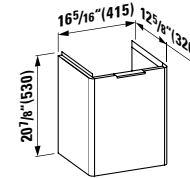

815961

Small Washbasin Console
17 11/16 x 13 6/16 x 5 11/16 "

Colours: .000

Options: .104 .109

●/○

402111 BASE

Vanity Unit, 1 door, door hinge left,
incl. drawer organizer

16 5/16 x 12 13/16 x 20 14/16 "

Colours: .260 .261 .262 .263 .M36

402112 BASE

Vanity Unit, 1 door, door hinge right,
incl. drawer organizer

16 5/16 x 12 13/16 x 20 14/16 "

Colours: .260 .261 .262 .263 .M36