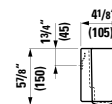

872282 VAL

Toilet brush holder incl. toilet brush
4 2/16 x 3 9/16 x 14 15/16 "

Colours: .000 .757