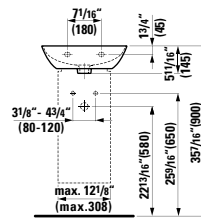

815301 INO

Small Washbasin

17 11/16 x 16 2/16 x 4 12/16 "

Colours: .000 .757

Options: .104 .109