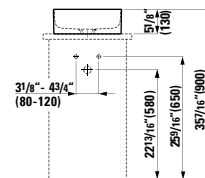

811433 LIVING SAPHIRKERAMIK ○

Washbasin Bowl, square

14 3/16 x 14 3/16 x 5 2/16 "

Colours: .000

Options: .112