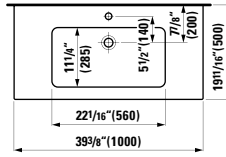

864962

Combipack 39 6/16", Washbasin ,slim' with Vanity Unit ,Base' with 2 drawers, incl. drawer organizer

39 6/16 x 19 11/16 x 24 "

Colours: .260 .261 .262 .263

Options: .104