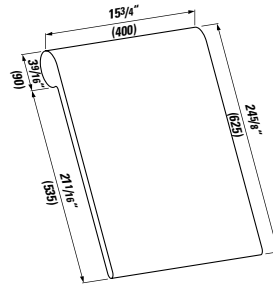

SONAR

220347

Bathtub, with wall connection at the back, solid surface material Sentec, with integrated overflow

63 x 32 1/16 x 21 1/16 "

Colours: .000

Options: .000

292340

Backrest, light grey

15 12/16 x 3 9/16 x 24 10/16 "

Colours: .087

Options: .000

293340

Tray for Sonar Bathtubs

10 7/16 x 10 7/16 x 3 2/16 "

Colours: .000