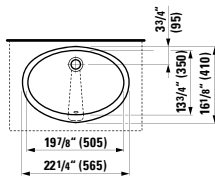

811291 LIPSY

Built-in Washbasin, ground
22 4/16 x 16 2/16 x 8 11/16 "

Colours: .000

Options: .000

*without taphole, with overflow in the front