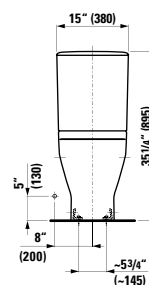

828703

Water Closet Tank,
water inlet bottom left

14 15/16 x 6 5/16 x 16 9/16 "

Colours: .000

Options: .843

891701

Seat with cover, removable,
with slow lowering system

19 11/16 x 14 6/16 x 1 15/16 "

Colours: .300

Options: .000