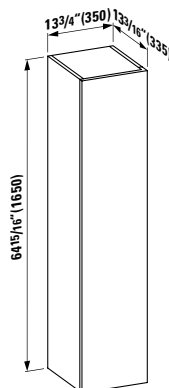

408281

Tall Cabinet with 1 door, door hinge left, 4 glass shelves

15 12/16 x 10 10/16 x 51 3/16 "

Colours: .640 .641. 642