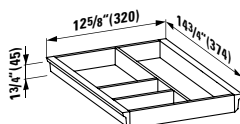

495407 SPACE

Organizer ,big', for drawer element and trolley, painted matte white

12 10/16 x 10 13/16 x 1 12/16 "

Colours: .631