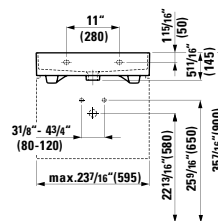

# KARTELL BY LAUFEN

**810333**

Washbasin

23 10/16 x 18 2/16 x 5 11/16 "

**Colours:** .000 .020 .757

**Options:** .104 .109 .136

**407569**

Vanity Unit with two drawers,  
incl. drawer organizer