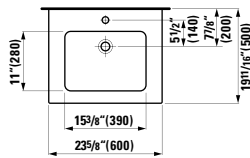

864960

Combipack 23 10/16", Washbasin ,slim' with Vanity Unit ,Base' with 2 drawers, incl. drawer organizer
23 10/16 x 19 11/16 x 24 "

Colours: .260 .261 .262 .263

Options: .104