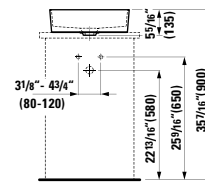

812331 KARTELL BY LAUFEN ○

Washbasin Bowl

16 9/16 x 16 9/16 x 4 12/16 "

Colours: .000 .020 .757

Options: .112