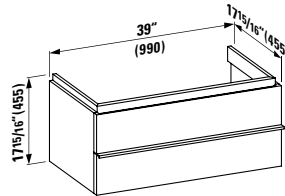

LIVING CITY

818431

Washbasin, shelf left

39 6/16 x 18 2/16 x 6 2/16 "

Colours: .000

Options: .104 .109 .136

●/○

401282 CASE

Vanity Unit,
2 drawers

39 x 17 15/16 x 17 15/16 "

Colours: .463 .548