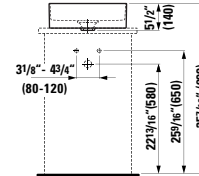

812342 SONAR

Washbasin Bowl, without tap bank, without overflow
16 2/16 x 14 6/16 x 5 2/16 "

Colours: .000 .757

Options: .112