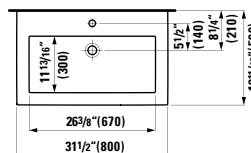

860335

Combipack 31 8/16", Washbasin ,slim' with Vanity Unit with 2 drawers, incl. drawer organizer

31 8/16 x 19 11/16 x 28 9/16 "

Colours: .640 .641 .642

Options: .104

washbasin only available in color .000