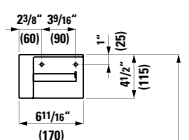

872280

Toilet roll holder, right

6 11/16 x 5 5/16 x 4 8/16 "

Colours: .000