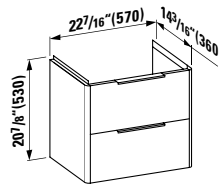

819962

Pedestal for washbasin
8 4/16 x 7 1/16 x 28 2/16 "

Colours: .000

Options: .000

818959

Washbasin Console ,compact'
23 10/16 x 14 15/16 x 6 14/16 "

Colours: .000

Options: .104 .109

●/○