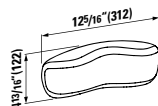

294103

Self-adhesive gel cushion

12 5/16 x 1 5/16 x 4 13/16 "

Colours: .016