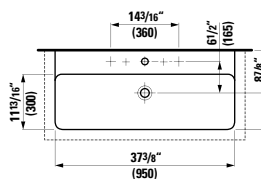

816287 VAL

Countertop Washbasin, undersurface ground

37 6/16 x 16 9/16 x 4 8/16 "

Colours: .000 .757

Options: .104 .107 .109 .136