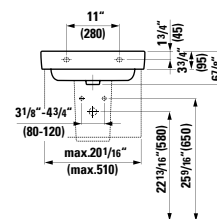

810962 LAUFEN PRO

Washbasin Console

21 10/16 x 18 5/16 x 6 14/16 "

Colours: .000

Options: .104 .109 .136