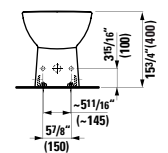

832951

Floorstanding Bidet (option 304: with 1 centered tap
hole, without lateral holes for water inlet)
22 13/16 x 14 3/16 x 15 12/16 "

Colours: .000

Options: .304