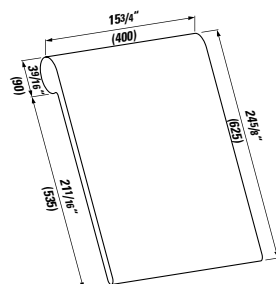

BATHTUBS

231282 VAL

Freestanding Bathtub, made of Sentec solid surface, with integrated overflow/front overflow and feet

51 3/16 x 51 3/16 x 21 10/16 "

Colours: .000

Options: .000

292340 SONAR

Backrest, light grey

15 12/16 x 3 9/16 x 24 10/16 "

Colours: .087

Options: .000

239952 LAUFEN PRO

Freestanding bathtub, made of Marbond composite material

64 15/16 x 29 8/16 x 21 10/16 "

Colours: .000

Options: .000