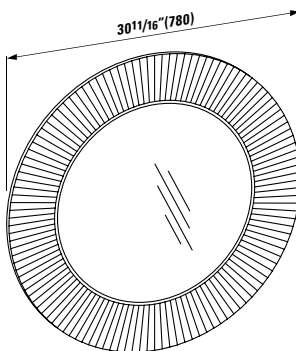

386333

Mirror ‚All Saints‘, with indirect LED lighting for transparent mirrors, plastic

30 11/16 x 1 9/16 x 30 11/16 "

Colours: .081 .082 .084 .092 .093

385330

Shelf ‚Shellfish‘, wall-mounted, plastic

17 11/16 x 6 2/16 x 1 9/16 "

Colours: .081 .082 .083 .084 .085 .086 .087 .089 .090 .091 .092 .093

Options: .000

385331

Shelf for washbasin, plastic

18 2/16 x 7 14/16 x 9 1/16 "

Colours: .084 .085

Options: .000