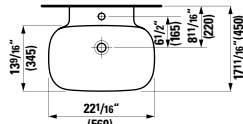

810302 INO

Washbasin

22 1/16 x 17 11/16 x 4 12/16 "

Colours: .000 .757

Options: .104 .109