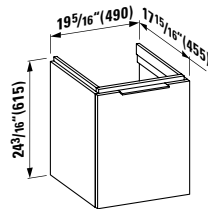

407505

Vanity Unit, 1 drawer and internal shelf,
incl. drawer organizer

19 5/16 x 17 15/16 x 24 3/16 "

Colours: .631

898191

Pop-up drain valve with pull lever
with SaphirKeramik Cover

Colours: .000 .020 .757

Options: .000