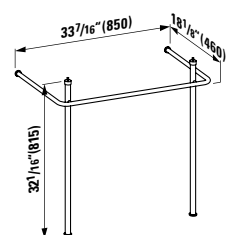

385960

Washbasin frame, chromed

32 11/16 x 17 8/16 x 29 5/16 "

Colours: .004

Options: .000