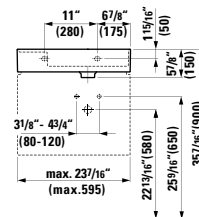

KARTELL BY LAUFEN

810335

Washbasin, shelf left, with concealed outlet

23 10/16 x 18 2/16 x 4 12/16 "

Colours: .000 .020 .757

Options: .111 .112 .185 .815

407568

Vanity Unit with two drawers,
incl. drawer organizer

22 13/16 x 17 11/16 x 23 10/16 "

Colours: .640 .641. 642