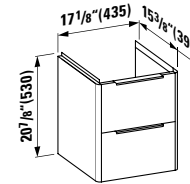

402132 BASE

Vanity Unit, 2 drawers, incl. drawer organizer
17 2/16 x 15 6/16 x 20 14/16 "

Colours: .260 .261 .262 .263 .M36

810282

Washbasin Console
21 10/16 x 16 9/16 x 4 8/16 "

Colours: .000 .757

Options: .104 .109 .136