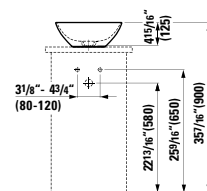

812300

Washbasin Bowl

13 12/16 x 13 12/16 x 5 2/16 "

Colours: .000 .757

Options: .109 .112