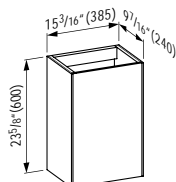

## 405481

Vanity Unit, 1 door, left hinged

15 3/16 x 9 7/16 x 23 10/16 "

Colours: .040 .041 .042