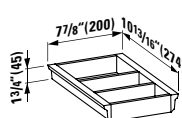

495401 SPACE

Organizer ,small', for Vanity Unit, painted matte white
7 14/16 x 10 13/16 x 1 12/16 "

Colours: .631