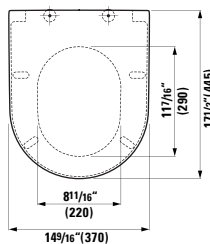

891601 LAUFEN PRO

Seat and cover, removable with slow lowering system

17 8/16 x 14 9/16 x 2 3/16 "

Colours: .000 .757

Options: .000