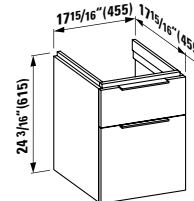

407502

Vanity Unit, 2 drawers,
incl. drawer organizer

17 15/16 x 17 15/16 x 24 3/16 "

Colours: .631