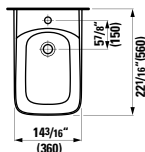

830701

Wall hanging Bidet

22 1/16 x 14 3/16 x 13 12/16 "

Colours: .000

Options: .302