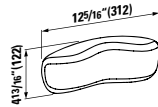

294103

Self-adhesive gel cushion

12 5/16 x 1 5/16 x 4 13/16 "

Colours: .016

231302 INO

Freestanding Bathtub, made of Sentec solid surface

66 15/16 x 29 8/16 x 20 8/16 "

Colours: .000

Options: .000