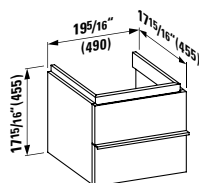

817431

Washbasin

19 11/16 x 18 2/16 x 6 2/16 "

Colours: .000

Options: .104 .109 .136

●/○

401132 CASE

Vanity Unit,
2 drawers

19 5/16 x 17 15/16 x 17 15/16 "

Colours: .463 .548