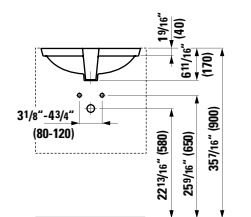

811961

Built-in Washbasin, ground
19 5/16 x 14 3/16 x 6 11/16 "

Colours: .000

Options: .109

○