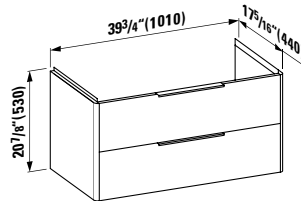

813966

Washbasin Console
41 5/16 x 18 2/16 x 6 14/16 "

402452 BASE

Vanity Unit, 2 drawers, incl. drawer organizer
39 12/16 x 17 5/16 x 20 14/16 "

Colours: .260 .261 .262 .263 .M36