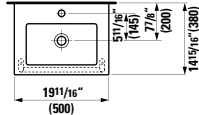

## 401142 CASE

Vanity Unit with 2 drawers

18 8/16 x 14 12/16 x 17 15/16 "

Colours: .463 .548