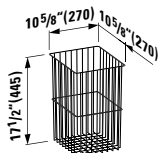

493020 BASE

Laundry hamper for tall Cabinets

10 10/16 x 10 10/16 x 17 11/16 "