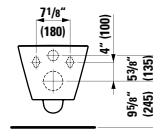

891331

Seat with cover, removable,
with slow lowering system
17 9/16 x 14 13/16 x 1 6/16 "

Colours: .000 .020 .757 .759

Options: .000

891333

Seat with cover, removable,
with slow lowering system
17 8/16 x 14 12/16 x 1 6/16 "

Colours: .000 .020 .757 .759

Options: .000

823338

Floorstanding Water Closet Bowl, wash down
22 1/16 x 14 9/16 x 16 15/16 "

Colours: .000 .020 .757

Options: .250