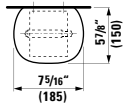

CERAMIC ACCESSORIES

870972 ILBAGNOALESSI ONE

Shelf with Towel Holder
24 13/16 x 6 14/16 x 1 15/16 "

Colours: .000

Options: .000

*screwed (screws included)

870976 ILBAGNOALESSI ONE

Ceramic hanger
5 2/16 x 2 12/16 x 3 12/16 "

Colours: .000

Options: .000

*screwed (screws included)

870970 ILBAGNOALESSI ONE

Ceramic toilet roll holder
7 5/16 x 5 14/16 x 4 5/16 "

Colours: .000

Options: .000

*screwed (screws included)

872280 VAL

Toilet roll holder, right
6 11/16 x 5 5/16 x 4 8/16 "

Colours: .000 .757

872281 VAL

Toilet roll holder, left
6 11/16 x 5 5/16 x 4 8/16 "

Colours: .000 .757

872282 VAL

Toilet brush holder incl. toilet brush
4 2/16 x 3 9/16 x 14 15/16 "

Colours: .000 .757

870281 VAL

Storage tray, round
12 13/16 x 12 13/16 x 2 6/16 "

Colours: .000 .757

Options: .000

870282 VAL

Storage tray, rectangular
14 3/16 x 11 x 2 6/16 "

Colours: .000 .757

Options: .000

898191

Pop-up drain valve with pull lever
with SaphirKeramik Cover

Colours: .000 .020 .757

Options: .000