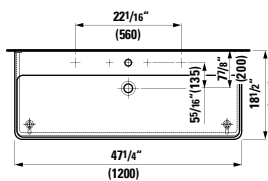

LAUFEN PRO

814965

●/○

Washbasin Console

47 4/16 x 18 2/16 x 6 14/16 "

Colours: .000

Options: .104 .109 .136

402492 BASE

Vanity Unit, 2 drawers, incl. drawer organizer
45 11/16 x 17 5/16 x 20 14/16 "

Colours: .260 .261 .262 .263 .M36