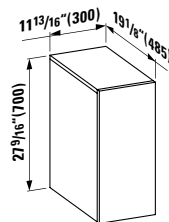

408271

Side element with 1 door, door hinge left, 1 wooden shelf

11 13/16 x 19 2/16 x 27 9/16 "

Colours: .640 .641. 642