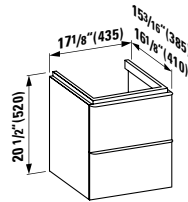

815281

Small Washbasin
17 11/16 x 16 9/16 x 4 8/16 "

Colours: .000 .757

Options: .104 .109 .111 .112

410102 SPACE

Vanity Unit, 2 drawers
17 2/16 x 16 2/16 x 20 8/16 "

Colours: .100 .101 .103