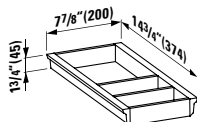

495403 SPACE

Organizer ,small', for drawer element and trolley, painted matte white

7 14/16 x 14 12/16 x 1 12/16 "

Colours: .631