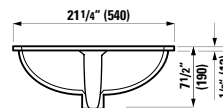

811298 LIPSY

Built-in Washbasin, ground
21 4/16 x 17 5/16 x 7 8/16 "

Colours: .000

Options: .109