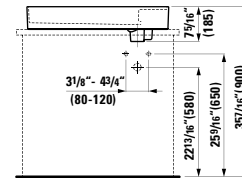

812332 KARTELL BY LAUFEN ●/○

Washbasin Bowl with tap bank, with concealed outlet

29 8/16 x 13 12/16 x 4 12/16 "

Colours: .000 .020 .757

Options: .111 .112