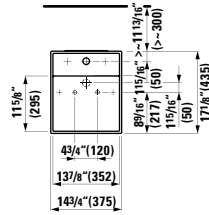

KARTELL BY LAUFEN

811331

Freestanding Washbasin with concealed outlet

14 12/16 x 17 2/16 x 35 7/16 "

Colours: .000 .020 .D01 .D02 .D03

Options: .111 .112 .185 .815