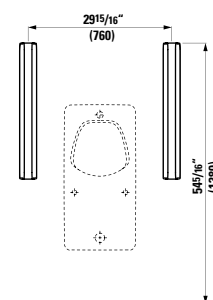

847603 CINTO

Ceramic urinal division

15 12/16 x 3 9/16 x 28 6/16 "

Colours: .000

Options: .000