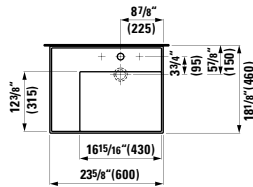

810335 KARTELL BY LAUFEN

Washbasin, shelf left, with concealed outlet

23 10/16 x 18 2/16 x 4 12/16 "

Colours: .000 .020 .757

Options: .111 .112 .185 .815