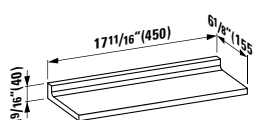

385330

Shelf ‚Shellfish‘, wall-mounted, plastic

17 11/16 x 6 2/16 x 1 9/16 "

Colours: .081 .082 .083 .084 .085 .086 .087 .089 .090 .091 .092 .093

Options: .000