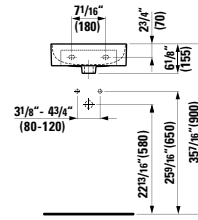

811281

Small Washbasin
15 12/16 x 16 12/16 x 4 5/16 "

Colours: .000 .757

Options: .104 .109 .112