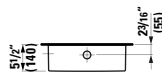

FLOORSTANDING WATER CLOSET BOWLS

823338 KARTELL BY LAUFEN

Floorstanding Water Closet Bowl, wash down
22 1/16 x 14 9/16 x 16 15/16 "

Colours: .000 .020 .757

Options: .250

891331 KARTELL BY LAUFEN 828663 UNIVERSAL

Seat with cover,
removable,
with slow lowering system

17 9/16 x 14 13/16 x 1 6/16 "

Colours: .000 .020 .757 .759

Options: .000

Floorstanding water tank,
water inlet on the left side
or at the bottom

15 12/16 x 5 8/16 x 38 9/16 "

Colours: .000

Options: .733

829663 UNIVERSAL

Floorstanding cistern,
two-part Universal for floorstanding WC pan
16 2/16 x 5 8/16 x 38 9/16 "

Colours: .000 .757

Options: .883

828663 UNIVERSAL

Floorstanding water tank,
water inlet on the left side or at the bottom
15 12/16 x 5 8/16 x 38 9/16 "

Colours: .000

Options: .733

824706 PALACE

Floorstanding 2PC Water Closet Bowl,
wash down, with flushing rim,
outlet horizontal/vertical

27 9/16 x 14 3/16 x 35 4/16 "

Colours: .000

Options: .251

828703 PALACE

Water Closet Tank,
water inlet bottom left

14 15/16 x 6 5/16 x 16 9/16 "

Colours: .000

Options: .843

891701 PALACE

Seat with cover, removable,
with slow lowering system

19 11/16 x 14 6/16 x 1 15/16 "

Colours: .300

Options: .000