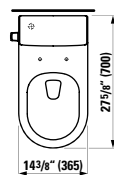

823563 LENA

One-piece Water Closet, single flush, left hand lever, including seat and cover, removable, with slow lowering system

29 2/16 x 17 5/16 x 27 12/16 "

Colours: .000

Options: .251

available from Q1 2020