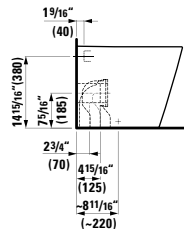

891331

Seat with cover, removable,
with slow lowering system
17 9/16 x 14 13/16 x 1 6/16 "

Colours: .000 .020 .757 .759

Options: .000

891333

Seat with cover, removable,
with slow lowering system
17 8/16 x 14 12/16 x 1 6/16 "

Colours: .000 .020 .757 .759

Options: .000

829663 UNIVERSAL

Floorstanding cistern,
two-part Universal for
floorstanding WC pan

16 2/16 x 5 8/16 x 38 9/16 "

Colours: .000 .757

Options: .883

828663 UNIVERSAL

Floorstanding water tank,
water inlet on the left side
or at the bottom

15 12/16 x 5 8/16 x 38 9/16 "

Colours: .000

Options: .733