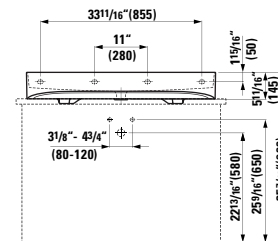

811341

Freestanding Washbasin, without tap bank

16 2/16 x 14 15/16 x 35 7/16 "

Colours: .000 .757

Options: .112