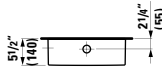

828663 UNIVERSAL

Floorstanding Water Tank,
water inlet on the left side or at the bottom

15 12/16 x 5 8/16 x 38 9/16 "

Colours: .000

Options: .733