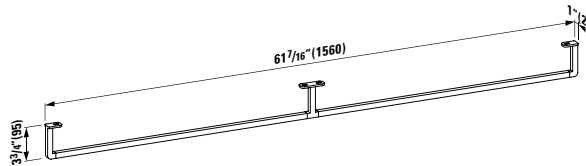

381803

Towel Rail for washbasin

61 7/16 x 1 x 3 12/16 "

Colours: .004

Options: .004

814809

Double Washbasin Console

63 x 19 11/16 x 6 2/16 "

Colours: .000

Options: .104 .109

●/○