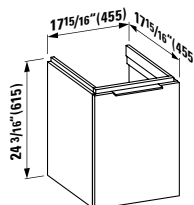

407501

Vanity Unit, 1 drawer and internal shelf,
incl. drawer organizer

17 15/16 x 17 15/16 x 24 3/16 "

Colours: .631