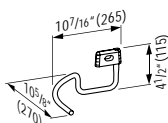

815288

Washbasin, with semi-wet area and tap bank

20 14/16 x 15 12/16 x 4 8/16 "

Colours: .000 .757

Options: .106

381285

Towel Holder

Colours: .004

816288

Countertop Washbasin, undersurface ground, with semi-wet area and tap bank

20 14/16 x 15 12/16 x 4 8/16 "

Colours: .000 .757

Options: .106