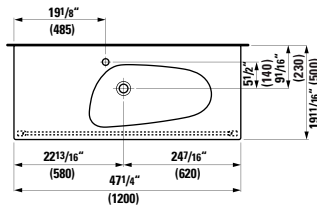

814806

Washbasin Console, asymmetrical

47 4/16 x 19 11/16 x 7 1/16 "

Colours: .000

Options: .104 .109

381802

Towel Rail for washbasin

45 11/16 x 1 x 3 12/16 "

Colours: .004

Options: .004