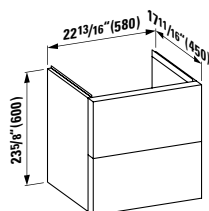

KARTELL BY LAUFEN

810335

Washbasin, shelf left, with concealed outlet

23 10/16 x 18 2/16 x 4 12/16 "

Colours: .000 .020 .757

Options: .111 .112 .185 .815

407568

Vanity Unit with two drawers,
incl. drawer organizer

22 13/16 x 17 11/16 x 23 10/16 "

Colours: .640 .641. 642