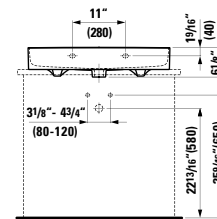

816285 VAL

Countertop Washbasin, undersurface ground

29 8/16 x 16 9/16 x 4 8/16 "

Colours: .000 .757

Options: .104 .109 .136