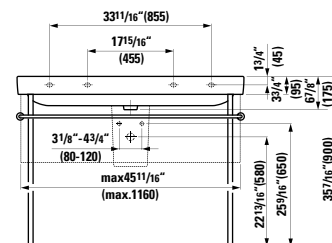

385963

Washbasin frame, chromed
47 7/16 x 18 2/16 x 29 5/16 "

Colours: .004

Options: .000

814966

●/●●●/○

Double Washbasin Console

47 4/16 x 18 2/16 x 6 14/16 "

Colours: .000

Options: .104 .108 .109