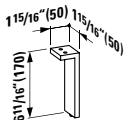

KARTELL BY LAUFEN

407520

Open shelf element, 1 internal floor
18 2/16 x 17 5/16 x 23 10/16 "

Colours: .631

408151

Tall Cabinet with 1 door, door hinge left
11 13/16 x 11 13/16 x 70 14/16 "

Colours: .631

408152

Tall Cabinet with 1 door, door hinge right
11 13/16 x 11 13/16 x 70 14/16 "

Colours: .631

canceled 31.12.2019

408100

Shelf with mirrored front, laterally open right and left,
3 shelves

11 13/16 x 7 14/16 "

Colours: .631

407660

Set of adjustable feet (2 pieces), anodized aluminum surface,
matching combipacks and tall Cabinet

1 15/16 x 3 9/16 x 6 14/16 "

Colours: .004

407620

Set of adjustable feet (2 pieces),
anodized aluminum surface

1 15/16 x 1 15/16 x 6 11/16 "

Colours: .004

490950 CASE

Towel Holder for furniture, 10 10/16"

10 10/16 x 2 6/16 x 9/16 "

Colours: .104 .106

490951 CASE

Towel Holder for furniture, 12 10/16"

12 10/16 x 2 6/16 x 9/16 "

Colours: .104 .106