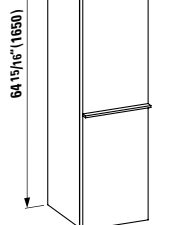

402011 CASE

Medium Cabinet, 2 glass shelves, door hinge left

13 12/16 x 15 12/16 x 64 15/16 "

Colours: .463 .548