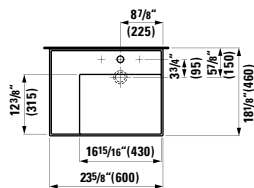

KARTELL BY LAUFEN

810335

Washbasin, shelf left, with concealed outlet

23 10/16 x 18 2/16 x 4 12/16 "

Colours: .000 .020 .757

Options: .111 .112 .185 .815

407568

Vanity Unit with two drawers,
incl. drawer organizer

22 13/16 x 17 11/16 x 23 10/16 "

Colours: .640 .641. 642