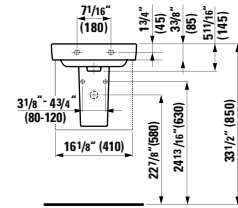

815961

Small Washbasin Console
17 11/16 x 13 6/16 x 5 11/16 "

Colours: .000

Options: .104 .109

●/○

402111 BASE

Vanity Unit, 1 door, door hinge left,
incl. drawer organizer

16 5/16 x 12 13/16 x 20 14/16 "

Colours: .260 .261 .262 .263 .M36

402112 BASE

Vanity Unit, 1 door, door hinge right,
incl. drawer organizer

16 5/16 x 12 13/16 x 20 14/16 "

Colours: .260 .261 .262 .263 .M36