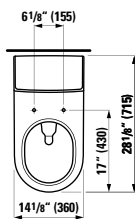

LAUFEN PRO

823953

One-piece water closet, siphonic action, Dual-Flush, including seat and cover, removable, with slow lowering system

28 2/16 x 14 6/16 x 28 12/16 "

Colours: .000

Options: .251