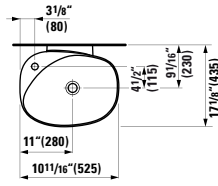

PALOMBA COLLECTION

811804

Freestanding Washbasin with wall connection

20 11/16 x 17 2/16 x 35 7/16 "

Colours: .000

Options: .104 .109

●/○