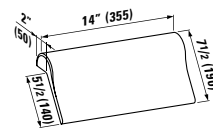

222332

Freestanding Bathtub, made of Sentec solid surface, with slot overflow/front overflow and tap bank at foot end, with lifting system

69 5/16 x 29 15/16 x 21 4/16 "

Colours: .000

Options: .616