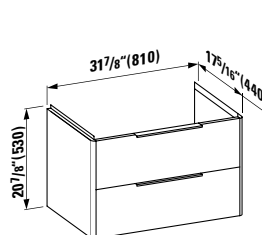

813965

Washbasin Console
33 7/16 x 18 2/16 x 6 14/16 "

Colours: .000

Options: .104 .109 .136

●/○

402392 BASE

Vanity Unit, 2 drawers, incl. drawer organizer

31 14/16 x 17 5/16 x 20 14/16 "

Colours: .260 .261 .262 .263 .M36