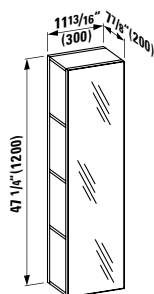

407660

Set of adjustable feet (2 pieces), anodized aluminum surface,
matching combipacks and tall Cabinet

1 15/16 x 3 9/16 x 6 14/16 "

Colours: .004

407620

Set of adjustable feet (2 pieces),
anodized aluminum surface

1 15/16 x 1 15/16 x 6 11/16 "

Colours: .004

490950 CASE

Towel Holder for furniture, 10 10/16"

10 10/16 x 2 6/16 x 9/16 "

Colours: .104 .106

490951 CASE

Towel Holder for furniture, 12 10/16"

12 10/16 x 2 6/16 x 9/16 "

Colours: .104 .106