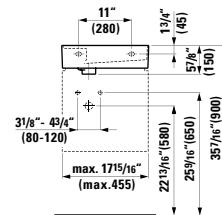

407517

Vanity Unit with one glas shelf,
door hinge left, open shelf right
17 5/16 x 10 10/16 x 23 10/16 "

Colours: .640 .641. 642