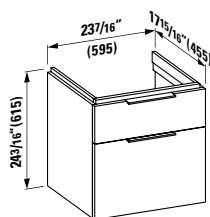

407552

Vanity Unit, 2 drawers,
incl. drawer organizer

23 7/16 x 17 15/16 x 24 3/16 "

Colours: .631