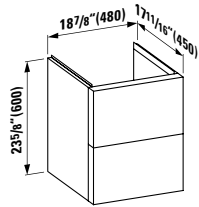

810332

Washbasin

19 11/16 x 18 2/16 x 5 11/16 "

Colours: .000 .020 .757

Options: .104 .109 .136

407509

Vanity Unit with two drawers,
incl. drawer organizer

18 14/16 x 17 11/16 x 23 10/16 "

Colours: .640 .641 .642