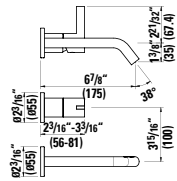

311336004120U

Concealed single lever basin mixer for Simibox 2-Point, projection 6 14/16 mm

Colours: .004

376981000251U

Concealed installation unit for Simibox 2-Point, lever right, matches Kartell by Laufen/VAL/ cityplus

379984000225U

Extension set 25 mm for Simibox 2-point, matches Kartell by Laufen/VAL