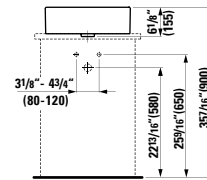

811430

Washbasin Bowl, with tap bank
17 11/16 x 14 15/16 x 6 2/16 "

Colours: .000

Options: .104 .109

●/○