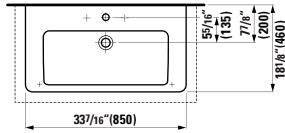

816965

Countertop Washbasin, undersurface ground
33 7/16 x 18 2/16 x 6 14/16 "

Colours: .000

Options: .104 .109 .136