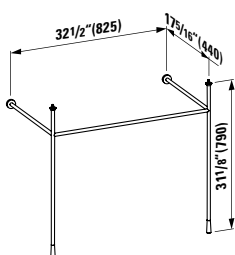

23 7/16 x 17 15/16 x 24 3/16 "

Colours: .631

407551

Vanity Unit, 1 drawer and internal shelf,  
incl. drawer organizer

23 7/16 x 17 15/16 x 24 3/16 "

Colours: .631

385336

Washbasin frame, chromed  
32 8/16 x 17 5/16 x 31 2/16 "