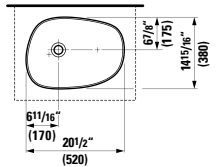

816802

Washbasin Bowl

20 8/16 x 14 15/16 x 5 2/16 "

Colours: .000

Options: .112

○