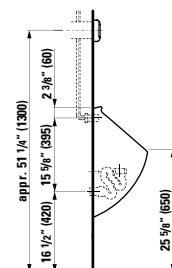

840975

Siphonic urinal, internal water inlet,
version without plate
11 7/16 x 12 13/16 x 23 1/16 "

Colours: .400

Options: .480