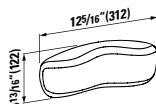

245802

Freestanding Bathtub, made of Sentec solid surface
70 14/16 x 35 7/16 x 35 7/16 "

Colours: .000

Options: .000