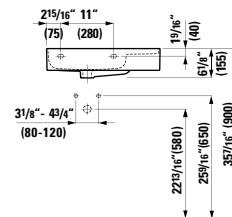

815285

Washbasin ,compact', with semi-wet area right

23 10/16 x 12 3/16 x 4 8/16 "

Colours: .000 .757

Options: .104

402552 BASE

Vanity unit, 2 doors

23 1/16 x 11 7/16 x 20 11/16 "

Colours: .260 .261 .262 .263 .M36

381282

Towel Holder

Colours: .004

817285

Countertop Washbasin, undersurface ground ,compact', with semi-wet area right

23 10/16 x 12 3/16 x 4 8/16 "

Colours: .000 .757

Options: .104 .109