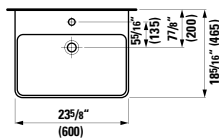

810963

Washbasin Console
23 10/16 x 18 5/16 x 6 14/16 "

Colours: .000

Options: .104 .109 .136

●/○

402232 BASE

Vanity Unit, 2 drawers, incl. drawer organizer

22 7/16 x 17 5/16 x 20 14/16 "

Colours: .260 .261 .262 .263 .M36