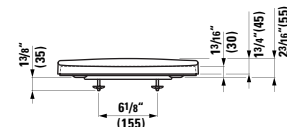

891601 LAUFEN PRO

Seat and cover, removable with slow lowering system

17 8/16 x 14 9/16 x 2 3/16 "

Colours: .000 .757

Options: .000