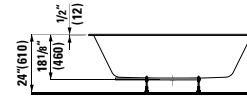

245971

Bathtub, built-in bath, with centered outlet, with frame, made of Sentec solid surface

70 1/16 x 32 5/16 x 23 4/16 "

Colours: .000

Options: .000

294103

Self-adhesive gel cushion

12 5/16 x 1 5/16 x 4 13/16 "

Colours: .016

245972

Freestanding Bathtub, made of Sentec solid surface, with centered outlet, with lifting system

72 1/16 x 34 4/16 x 20 14/16 "

Colours: .000

Options: .000