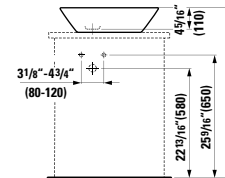

816802

Washbasin Bowl

20 8/16 x 14 15/16 x 5 2/16 "

Colours: .000

Options: .112

○