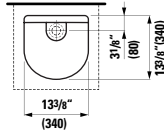

WASHBASIN BOWLS

812340 SONAR

Washbasin Bowl, without tap bank, without overflow
13 6/16 x 13 6/16 x 5 2/16 "

Colours: .000 .757

Options: .112