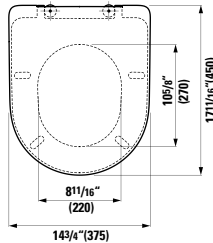

893958

Seat with cover ,universal', removable,
with slow lowering system, light version
17 11/16 x 14 12/16 x 2 3/16 "

Colours: .000

Options: .000