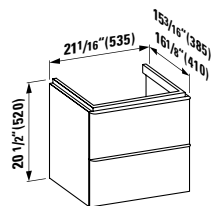

410122 SPACE

Vanity Unit, 2 drawers
21 1/16 x 16 2/16 x 20 8/16 "

Colours: .100 .101 .103