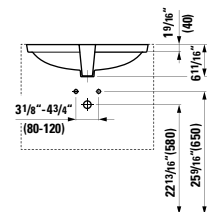

811969 LAUFEN PRO

Built-in Washbasin, ground

23 10/16 x 15 12/16 x 6 11/16 "

Colours: .000

Options: .109

○