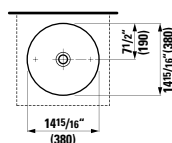

811435 LIVING SAPHIRKERAMIK ○

Washbasin Bowl, round

14 15/16 x 14 15/16 x 5 2/16 "

Colours: .000

Options: .112

Matching faucets can be found in the KARTELL BY LAUFEN FAUCETS chapter.
Matching ceramic waste covers can be found in the CERAMIC ACCESSORIES chapter.