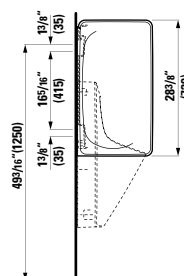

847603 CINTO

Ceramic urinal division

15 12/16 x 3 9/16 x 28 6/16 "

Colours: .000

Options: .000