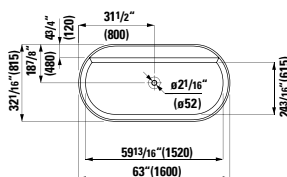

## 292340

Backrest, light grey  
15 12/16 x 3 9/16 x 24 10/16 "

Colours: .087

Options: .000