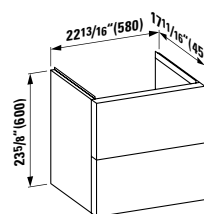

407569

Vanity Unit with two drawers,
incl. drawer organizer

22 13/16 x 17 11/16 x 23 10/16 "

Colours: .640 .641 .642