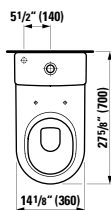

826953

Water Closet Tank, side water inlet bottom left

Colours: .000

Options: .261

893958

Seat with cover, universal, removable, with slow lowering system, light version

Colours: .000

Options: .000