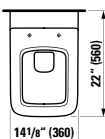

891701

Seat with cover, removable,
with slow lowering system

19 11/16 x 14 6/16 x 1 15/16 "

Colours: .300

Options: .000

824706

Floorstanding 2PC Water Closet Bowl,
wash down, with flushing rim,
outlet horizontal/vertical

27 9/16 x 14 3/16 x 35 4/16 "

Colours: .000

Options: .251