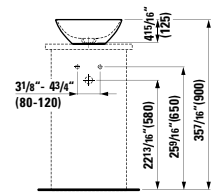

812300 INO

Washbasin Bowl
13 12/16 x 13 12/16 x 5 2/16 "

Colours: .000 .757

Options: .109 .112