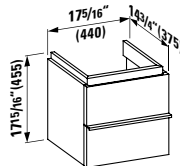

815432

Small Washbasin

17 11/16 x 14 15/16 x 6 2/16 "

Colours: .000

Options: .104 .109

●/○

401112 CASE

Vanity Unit, 2 drawers

17 5/16 x 14 12/16 x 17 15/16 "

Colours: .463 .548

815433

Countertop Washbasin, undersurface ground

17 11/16 x 14 15/16 x 6 2/16 "

Colours: .000

Options: .104 .109

●/○