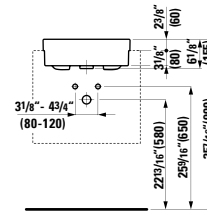

LIVING CITY

813431

Semi-recessed Washbasin, round
18 2/16 x 18 2/16 x 5 8/16 "

Colours: .000

Options: .104 .109

●/○