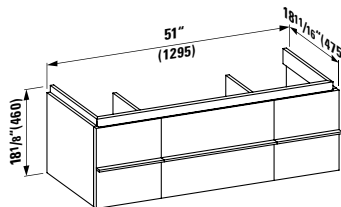

401312 CASE

Vanity Unit, 2 drawers and 2 doors,
with 2 glass shelves, incl. drawer organizer
51 x 18 11/16 x 17 15/16 "

Colours: .463 .548