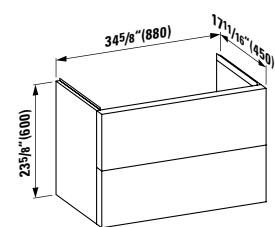

47 4/16 x 18 2/16 x 4 12/16 "

Colours: .000 .020 .757

Options: .111 .112 .185 .815

407648

Vanity Unit with two drawers,  
incl. drawer organizer

46 7/16 x 17 11/16 x 23 10/16 "

Colours: .640 .641. 642

407618