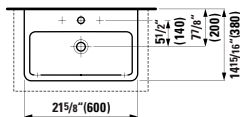

COUNTERTOP WASHBASINS

817959 LAUFEN PRO

Countertop Washbasin, undersurface ground
23 10/16 x 14 15/16 x 3 12/16 "

Colours: .000

Options: .104 .109

●/○