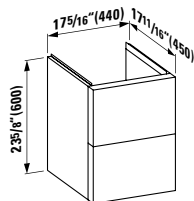

KARTELL BY LAUFEN

815331

Small Washbasin with concealed outlet

18 2/16 x 18 2/16 x 4 12/16 "

Colours: .000 .020 .757

Options: .111 .112 .185 .815

407508

Vanity Unit with two drawers,
incl. drawer organizer

17 5/16 x 17 11/16 x 23 10/16 "

Colours: .640 .641. 642