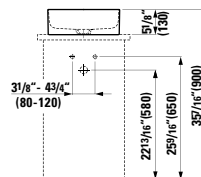

811435

Washbasin Bowl, round
14 15/16 x 14 15/16 x 5 2/16 "

Colours: .000 .757

Options: .112