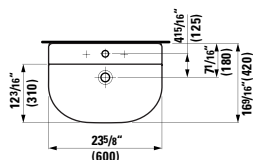

## 810342

Washbasin

23 10/16 x 16 9/16 x 5 8/16 "

Colours: .000 .757

Options: .104 .109 .136