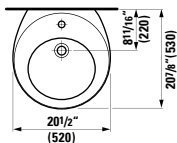

ILBAGNOALESSI ONE

814974

Washbasin Console, shelf left,
with concealed overflow, incl. ceramic waste cover
47 4/16 x 19 11/16 x 6 8/16 "

Colours: .400

Options: .104 .109

424500

Vanity Unit, 2 drawers
39 x 12 10/16 x 18 14/16 "

Colours: .630 .631

814971

Washbasin Console, shelf right,
with concealed overflow, incl. ceramic waste cover
63 x 19 11/16 x 6 8/16 "

Colours: .400

Options: .104 .109

424360

Vanity Unit, 2 drawers
53 2/16 x 12 10/16 x 19 5/16 "

Colours: .630 .631

811971

Washbasin with integrated pedestal,
with wall connection, with concealed overflow,
incl. ceramic waste cover

20 8/16 x 20 14/16 x 33 7/16 "

Colours: .400

Options: .104 .109

811972

Freestanding Washbasin, with concealed overflow,
incl. ceramic waste cover

20 14/16 x 20 14/16 x 35 7/16 "

Colours: .400

Options: .104 .109