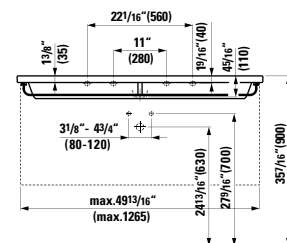

LIVING SQUARE

816436

Washbasin, also usable as double washbasin

51 3/16 x 18 14/16 x 5 14/16 "

Colours: .000

Options: .104 .107 .109 .136

401312 CASE

Vanity Unit, 2 drawers and 2 doors, with 2 glass shelves, incl. drawer organizer

51 x 18 11/16 x 17 15/16 "

Colours: .463 .548

381434

Towel Holder, chromed

49 7/16 x 2 12/16 x 2 15/16 "

Colours: .004

Options: .000

816438

Washbasin, cuttable to 39 6/16"

70 14/16 x 18 14/16 x 4 12/16 "

Colours: .000

Options: .104 .107 .109 .136