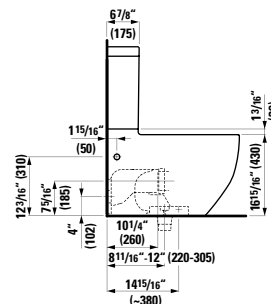

PALOMBA COLLECTION

824808

Floorstanding 2PC Water Closet Bowl, wash down
27 9/16 x 14 3/16 x 18 2/16 "

Colours: .000

Options: .251

828803

Water Closet Tank,
water inlet bottom left
14 3/16 x 6 14/16 x 17 2/16 "

Colours: .000

Options: .261

891802

Seat with cover, removable,
with slow lowering system

17 7/16 x 14 3/16 x 1 6/16 "

Colours: .000

Options: .000

830801

Wall hanging Bidet
21 4/16 x 14 3/16 x 10 7/16 "

Colours: .000

Options: .304