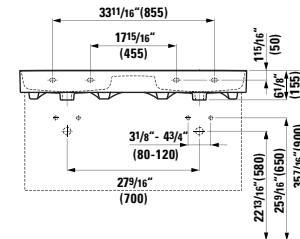

814282

Double Washbasin Console, with semi-wet area
47 4/16 x 16 9/16 x 4 8/16 "

Colours: .000 .757

Options: .104 .109 .136

410222 SPACE

Vanity Unit, 2 drawers

46 10/16 x 16 2/16 x 20 8/16 "

Colours: .100 .101 .103