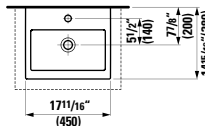

815432

Small Washbasin

17 11/16 x 14 15/16 x 6 2/16 "

Colours: .000

Options: .104 .109

●/○

401112 CASE

Vanity Unit, 2 drawers

17 5/16 x 14 12/16 x 17 15/16 "

Colours: .463 .548

815433

Countertop Washbasin, undersurface ground

17 11/16 x 14 15/16 x 6 2/16 "

Colours: .000

Options: .104 .109

●/○

817431

Washbasin

19 11/16 x 18 2/16 x 6 2/16 "

Colours: .000

Options: .104 .109 .136

●/○

401132 CASE

Vanity Unit,
2 drawers

19 5/16 x 17 15/16 x 17 15/16 "

Colours: .463 .548

895423

Towel holder,
chromed

17 15/16 x 2 12/16 x 2 15/16 "

Colours: .004

Options: .000