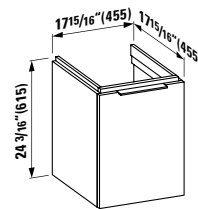

407551

Vanity Unit, 1 drawer and internal shelf, incl. drawer organizer

23 7/16 x 17 15/16 x 24 3/16 "

Colours: .631

407501

Vanity Unit, 1 drawer and internal shelf, incl. drawer organizer

17 15/16 x 17 15/16 x 24 3/16 "

Colours: .631