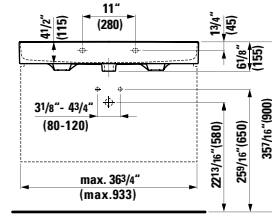

810287

Washbasin Console

37 6/16 x 16 9/16 x 4 8/16 "

Colours: .000 .757

Options: .104 .107 .109 .115 .136

410202 SPACE

Vanity Unit, 2 drawers

36 13/16 x 16 2/16 x 20 8/16 "

Colours: .100 .101 .103

402412 BASE

Vanity Unit, 2 drawers, incl. drawer organizer

36 10/16 x 15 6/16 x 20 14/16 "

Colours: .260 .261 .262 .263 .M36

816287

Countertop Washbasin, undersurface ground

37 6/16 x 16 9/16 x 4 8/16 "

Colours: .000 .757

Options: .104 .107 .109 .136