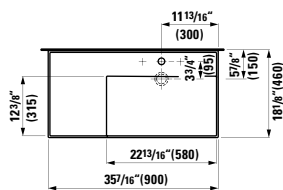

KARTELL BY LAUFEN

810339

Washbasin, shelf left,
with concealed outlet

35 7/16 x 18 2/16 x 4 12/16 "

Colours: .000 .020 .757

Options: .111 .112 .185 .815

407608

Vanity Unit with two drawers,
incl. drawer organizer

34 10/16 x 17 11/16 x 23 10/16 "

Colours: .640 .641 .642