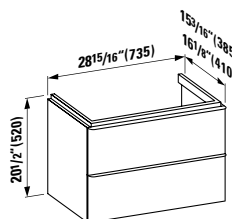

810285

Washbasin Console

29 8/16 x 16 9/16 x 4 8/16 "

Colours: .000 .757

Options: .104 .109 .136

410182 SPACE

Vanity Unit, 2 drawers

28 15/16 x 16 2/16 x 20 8/16 "

Colours: .100 .101 .103