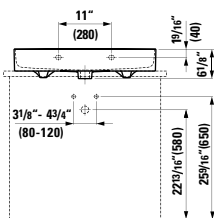

810283

Washbasin Console

23 10/16 x 16 9/16 x 4 8/16 "

Colours: .000 .757

Options: .104 .109 .136

410142 SPACE

Vanity Unit, 2 drawers

23 1/16 x 16 2/16 x 20 8/16 "

Colours: .100 .101 .103

402252 BASE

Vanity Unit, 2 drawers, incl. drawer organizer

23 1/16 x 15 6/16 x 20 14/16 "

Colours: .260 .261 .262 .263 .M36

816283

Countertop Washbasin, undersurface ground

23 10/16 x 16 9/16 x 4 8/16 "

Colours: .000 .757

Options: .104 .109 .136

810285

Washbasin Console

29 8/16 x 16 9/16 x 4 8/16 "

Colours: .000 .757

Options: .104 .109 .136

410182 SPACE

Vanity Unit, 2 drawers

28 15/16 x 16 2/16 x 20 8/16 "

Colours: .100 .101 .103

402352 BASE

Vanity Unit, 2 drawers, incl. drawer organizer

28 15/16 x 15 6/16 x 20 14/16 "

Colours: .260 .261 .262 .263 .M36

816285

Countertop Washbasin, undersurface ground

29 8/16 x 16 9/16 x 4 8/16 "

Colours: .000 .757

Options: .104 .109 .136