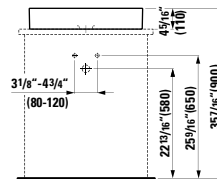

LIVING SAPHIRKERAMIK

811434

Washbasin Bowl, rectangular
23 10/16 x 13 6/16 x 4 5/16 "

Colours: .000 .757

Options: .112