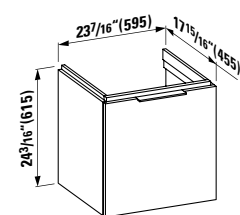

407551

Vanity Unit, 1 drawer and internal shelf,
incl. drawer organizer

23 7/16 x 17 15/16 x 24 3/16 "

Colours: .631