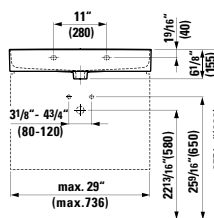

810285

Washbasin Console

29 8/16 x 16 9/16 x 4 8/16 "

Colours: .000 .757

Options: .104 .109 .136

410182 SPACE

Vanity Unit, 2 drawers

28 15/16 x 16 2/16 x 20 8/16 "

Colours: .100 .101 .103