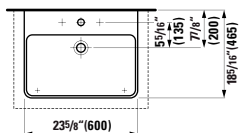

816963 LAUFEN PRO

Countertop Washbasin, undersurface ground
23 10/16 x 18 5/16 x 6 14/16 "

Colours: .000

Options: .104 .109 .136

●/○