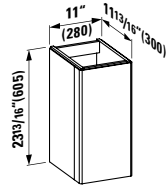

815301

Small Washbasin

17 11/16 x 16 2/16 x 4 12/16 "

Colours: .000 .757

Options: .104 .109

425301

Vanity Unit, 1 aluminum door, door hinge left, with 2 shelves in the door, 1 shelf in the box

11 x 12 3/16 x 23 13/16 "

Colours: .170 .171