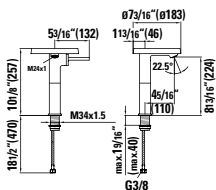

311338004110U

Column single lever basin mixer ,disc' projection 4 5/16", without pop-up waste, with storage tray ,disc', transparent crystal

Colours: .004