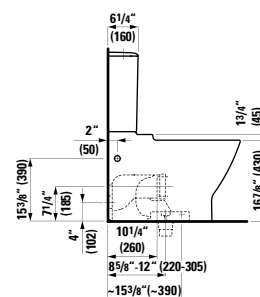

828703 PALACE

Water Closet Tank,
water inlet bottom left

14 15/16 x 6 5/16 x 16 9/16 "

Colours: .000

Options: .843

891701 PALACE

Seat with cover, removable,
with slow lowering system

19 11/16 x 14 6/16 x 1 15/16 "

Colours: .300

Options: .000