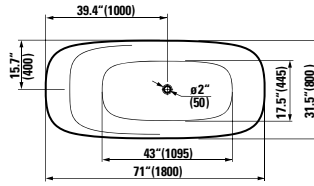

230302 INO

Freestanding Bathtub, made of Sentec solid surface, with integrated head rest

70 14/16 x 31 8/16 x 20 8/16 "

Colours: .000

Options: .000

294103

Self-adhesive gel cushion

12 5/16 x 1 5/16 x 4 13/16 "

Colours: .016

230282 VAL

Freestanding Bathtub, made of Sentec solid surface, with integrated overflow/front overflow and feet

63 x 29 8/16 x 20 8/16 "

Colours: .000

Options: .000