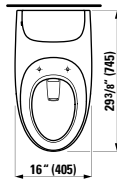

823971 ILBAGNOALESSI ONE

One-piece Water Closet, siphonic action, Single-Flush, including seat and cover, removable, with slow lowering system

29 5/16 x 15 15/16 x 28 12/16 "

Colours: .400

Options: .000