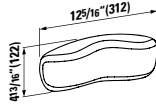

231302

Freestanding Bathtub, made of Sentec solid surface

66 15/16 x 29 8/16 x 20 8/16 "

Colours: .000

Options: .000

294103

Self-adhesive gel cushion

12 5/16 x 1 5/16 x 4 13/16 "

Colours: .016

230302

Freestanding Bathtub, made of Sentec solid surface, with integrated head rest

70 14/16 x 31 8/16 x 20 8/16 "

Colours: .000

Options: .000