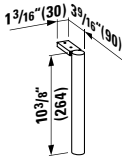

402990 BASE

Set of adjustable feet (2 pieces), height 10 6/16",
anodized aluminum surface

1 3/16 x 3 9/16 x 10 6/16 "