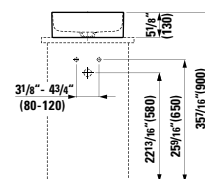

811435 LIVING SAPHIRKERAMIK ○

Washbasin Bowl, round

14 15/16 x 14 15/16 x 5 2/16 "

Colours: .000

Options: .112

Matching faucets can be found in the KARTELL BY LAUFEN FAUCETS chapter.
Matching ceramic waste covers can be found in the CERAMIC ACCESSORIES chapter.