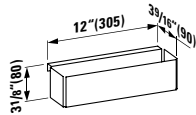

817302

Drop-in Washbasin

19 11/16 x 14 6/16 x 5 14/16 "

Colours: .000 .757

Options: .109 .112

231302

Freestanding Bathtub, made of Sentec solid surface

66 15/16 x 29 8/16 x 20 8/16 "

Colours: .000

Options: .000

294103

Self-adhesive gel cushion

12 5/16 x 1 5/16 x 4 13/16 "

Colours: .016

230302

Freestanding Bathtub, made of Sentec solid surface, with integrated head rest

70 14/16 x 31 8/16 x 20 8/16 "

Colours: .000

Options: .000

294103

Self-adhesive gel cushion

12 5/16 x 1 5/16 x 4 13/16 "

Colours: .016

495411

Hanging box for internal drawer shelf, powder-coated matte white, matching 425401

15 12/16 x 3 15/16 x 3 15/16 "

Colours: .170