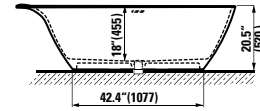

230302 INO

Freestanding Bathtub, made of Sentec solid surface, with integrated head rest

70 14/16 x 31 8/16 x 20 8/16 "

Colours: .000

Options: .000

294103

Self-adhesive gel cushion

12 5/16 x 1 5/16 x 4 13/16 "

Colours: .016

230282 VAL

Freestanding Bathtub, made of Sentec solid surface, with integrated overflow/front overflow and feet

63 x 29 8/16 x 20 8/16 "

Colours: .000

Options: .000