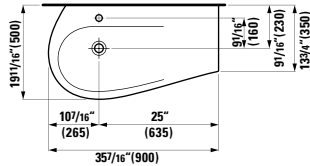

814975

●/○

Washbasin console, shelf right,
with concealed overflow, incl. ceramic waste cover
35 7/16 x 19 11/16 x 6 8/16 "

Colours: .400

Options: .104 .109

424470

Vanity Unit, 2 drawers

28 12/16 x 12 10/16 x 18 14/16 "

Colours: .630 .631

814976

●/○

Washbasin Console, shelf left,
with concealed overflow, incl. ceramic waste cover
35 7/16 x 19 11/16 x 6 8/16 "

Colours: .400

Options: .104 .109