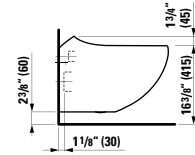

WALL HANGING WATER CLOSET BOWLS

820978 ILBAGNOALESSI ONE

Wall hanging Water Closet Bowl, wash down
23 1/16 x 15 6/16 x 15 12/16 "

Colours: .400

Options: .250

892971 ILBAGNOALESSI ONE

Seat with cover, removable,
with slow lowering system

18 15/16 x 13 12/16 x 4 3/16 "

Colours: .000

Options: .000

820808 PALOMBA COLLECTION

Wall hanging Water Closet Bowl, wash down

21 4/16 x 14 3/16 x 16 15/16 "

Colours: .000

Options: .250