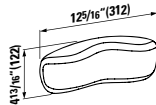

226332

Freestanding Bathtub, made of Sentec solid surface

67 8/16 x 32 1/16 x 20 8/16 "

Colours: .000

Options: .000

294103

Self-adhesive gel cushion

12 5/16 x 1 5/16 x 4 13/16 "

Colours: .016

386331

Mirror ‚All Saints‘, plastic

30 11/16 x 1 9/16 x 30 11/16 "

Colours: .081 .082 .084 .086 .087 .089 .090 .091 .092 .093

Options: .000