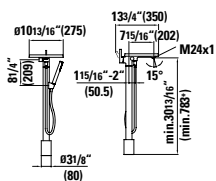

398335xx0021

Storage tray ,disc', for Column single lever bath mixer ,disc' with Ø 10 13/16", plastic
10 13/16 x 10 13/16 x 9/16 "

Colours: .081 .082 .084 .085 .090 .091 .092 .093