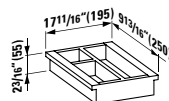

409200

Organizer for drawer, small

7 11/16 x 9 13/16 x 2 3/16 "

Colours: .250 .251