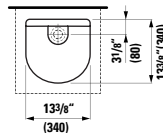

812340

Washbasin Bowl, without tap bank, without overflow

13 6/16 x 13 6/16 x 5 2/16 "

Colours: .000 .757

Options: .112