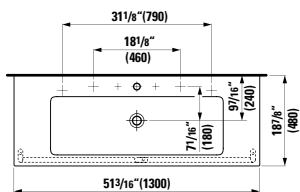

LIVING SQUARE

816436

Washbasin, also usable as double washbasin

51 3/16 x 18 14/16 x 5 14/16 "

Colours: .000

Options: .104 .107 .109 .136

401312 CASE

Vanity Unit, 2 drawers and 2 doors, with 2 glass shelves, incl. drawer organizer

51 x 18 11/16 x 17 15/16 "

Colours: .463 .548

381434

Towel Holder, chromed

49 7/16 x 2 12/16 x 2 15/16 "

Colours: .004

Options: .000

816438

Washbasin, cuttable to 39 6/16"

70 14/16 x 18 14/16 x 4 12/16 "

Colours: .000

Options: .104 .107 .109 .136