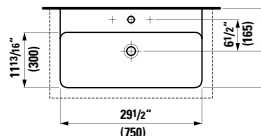

816285 VAL

Countertop Washbasin, undersurface ground

29 8/16 x 16 9/16 x 4 8/16 "

Colours: .000 .757

Options: .104 .109 .136