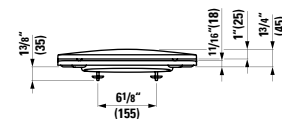

894966 LAUFEN PRO

Seat and cover, removable with slow lowering system

17 8/16 x 14 9/16 x 1 12/16 "

Colours: .000

Options: .000