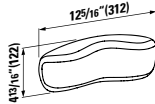

245971

Bathtub, built-in bath, with centered outlet, with frame, made of Sentec solid surface

70 1/16 x 32 5/16 x 23 4/16 "

Colours: .000

Options: .000

294103

Self-adhesive gel cushion

12 5/16 x 1 5/16 x 4 13/16 "

Colours: .016

245972

Freestanding Bathtub, made of Sentec solid surface, with centered outlet, with lifting system

72 1/16 x 34 4/16 x 20 14/16 "

Colours: .000

Options: .000