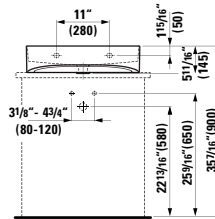

816342 SONAR

Countertop Washbasin, undersurface ground

23 10/16 x 16 9/16 x 5 8/16 "

Colours: .000 .757

Options: .104 .108 .109 .136