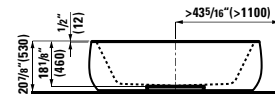

245972 ILBAGNOALESSI ONE

Freestanding Bathtub, made of Sentec solid surface, with centered outlet, with lifting system

72 1/16 x 34 4/16 x 20 14/16 "

Colours: .000

Options: .000