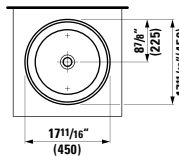

811973 ILBAGNOALESSI ONE

High Washbasin Bowl, without overflow/front
overflow, incl. ceramic waste cover
17 11/16 x 17 11/16 x 15 12/16 "

Colours: .400

Options: .109