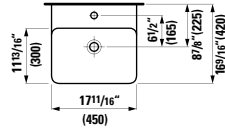

815281

Small Washbasin
17 11/16 x 16 9/16 x 4 8/16 "

Colours: .000 .757

Options: .104 .109 .111 .112

410102 SPACE

Vanity Unit, 2 drawers
17 2/16 x 16 2/16 x 20 8/16 "

Colours: .100 .101 .103