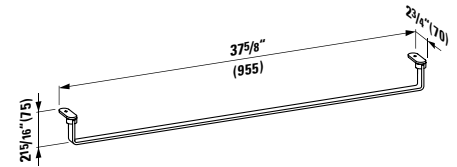

895426

Towel holder,
chromed

37 10/16 x 2 12/16 x 2 15/16 "

Colours: .004

Options: .000

818438

Countertop Washbasin, undersurface ground

39 6/16 x 18 2/16 x 6 2/16 "

Colours: .000

Options: .104 .107 .109 .136