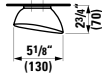

870976 ILBAGNOALESSI ONE

Ceramic hanger
5 2/16 x 2 12/16 x 3 12/16 "

Colours: .000

Options: .000

*screwed (screws included)