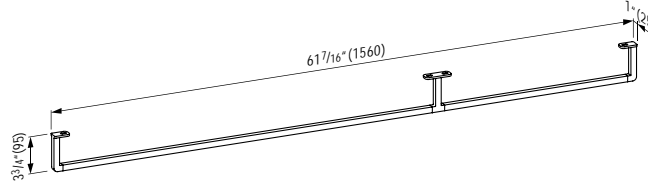

# PALOMBA COLLECTION

**814808**

Washbasin Console, asymmetrical

63 x 19 11/16 x 6 5/16 "

Colours: .000

Options: .104 .109

●/○

**381803**