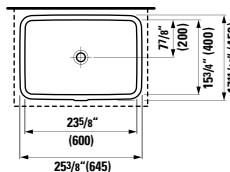

811969 LAUFEN PRO

Built-in Washbasin, ground

23 10/16 x 15 12/16 x 6 11/16 "

Colours: .000

Options: .109

○