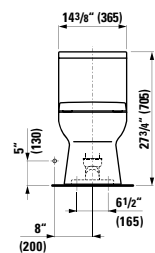

823560 ARION

One-piece Water Closet, siphonic action, Dual-Flush, including seat and cover, removable, with slow lowering system

28 15/16 x 14 6/16 x 27 12/16 "

Colours: .000

Options: .251