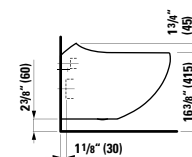

## 820978

Wall hanging Water Closet Bowl, wash down

23 1/16 x 15 6/16 x 15 12/16 "

Colours: .400

Options: .250