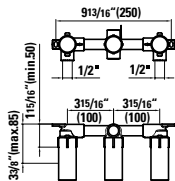

KARTELL BY LAUFEN FAUCETS

312336004120U

Twin handled concealed basin mixer, projection 6 14/16 mm

Colours: .004