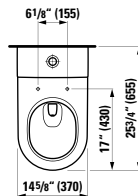

825960 LAUFEN PRO

Two-piece WC, siphonic action, Dual-Flush

26 3/16 x 14 6/16 x 17 8/16 "

Colours: .000

Options: .251