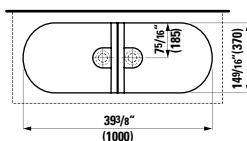

812348

Washbasin Bowl, without tap bank, without overflow
39 6/16 x 14 9/16 x 5 2/16 "

Colours: .000 .757

Options: .112