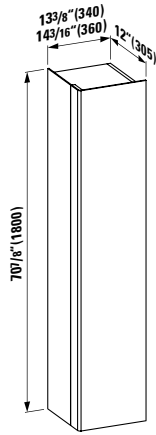

425451

Tall Cabinet made of aluminum, 1 door,
door hinge left, 5 shelves each in the box and door
14 3/16 x 12 x 70 14/16 "

Colours: .170 .171

425452

Tall Cabinet made of aluminum, 1 door,
door hinge right, 5 shelves each in the box and door
14 3/16 x 12 x 70 14/16 "

Colours: .170 .171

70 1/8" (1800)

403031 BASE

Tall Cabinet, 1 door, with handle anodized aluminum,
left hinged, 1 fixed shelf and 4 glass shelves

13 12/16 x 13 3/16 x 64 15/16 "

Colours: .260 .261 .262 .263 .266