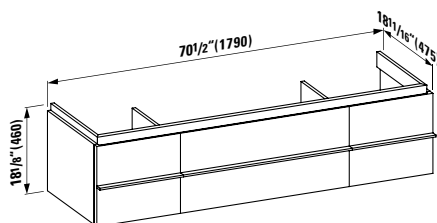

401362 CASE

Vanity Unit, 2 drawers and 2 doors, with 2 glass shelves, incl. drawer organizer

70 8/16 x 18 12/16 x 17 15/16 "

Colours: .463 .548

381435

Towel Holder, chromed

69 2/16 x 2 12/16 x 2 15/16 "

Colours: .004

Options: .000