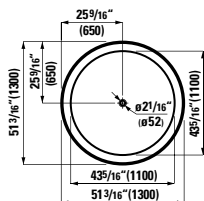

231282

Freestanding Bathtub, made of Sentec solid surface, with integrated overflow/front overflow and feet

51 3/16 x 51 3/16 x 21 10/16 "

Colours: .000

Options: .000

292340 SONAR

Backrest, light grey

15 12/16 x 3 9/16 x 24 10/16 "

Colours: .087

Options: .000

230282

Freestanding Bathtub, made of Sentec solid surface, with integrated overflow/front overflow and feet

63 x 29 8/16 x 20 8/16 "

Colours: .000

Options: .000