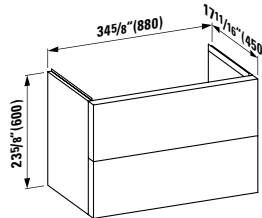

810338

Washbasin, shelf right, with concealed outlet

35 7/16 x 18 2/16 x 4 12/16 "

Colours: .000 .020 .757

Options: .111 .112 .185 .815

407618

Vanity Unit with two drawers,
incl. drawer organizer

34 10/16 x 17 11/16 x 23 10/16 "

Colours: .640 .641 .642

407569

Vanity Unit with two drawers,
incl. drawer organizer

22 13/16 x 17 11/16 x 23 10/16 "

Colours: .640 .641 .642