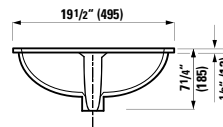

811297 LIPSY

Built-in Washbasin, ground
19 8/16 x 16 6/16 x 7 5/16 "

Colours: .000

Options: .109