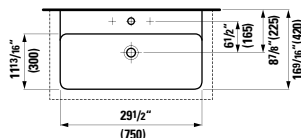

810283

Washbasin Console

23 10/16 x 16 9/16 x 4 8/16 "

Colours: .000 .757

Options: .104 .109 .136

410142 SPACE

Vanity Unit, 2 drawers

23 1/16 x 16 2/16 x 20 8/16 "

Colours: .100 .101 .103

402252 BASE

Vanity Unit, 2 drawers, incl. drawer organizer

23 1/16 x 15 6/16 x 20 14/16 "

Colours: .260 .261 .262 .263 .M36

816283

Countertop Washbasin, undersurface ground

23 10/16 x 16 9/16 x 4 8/16 "

Colours: .000 .757

Options: .104 .109 .136

810285

Washbasin Console

29 8/16 x 16 9/16 x 4 8/16 "

Colours: .000 .757

Options: .104 .109 .136

410182 SPACE

Vanity Unit, 2 drawers

28 15/16 x 16 2/16 x 20 8/16 "

Colours: .100 .101 .103

402352 BASE

Vanity Unit, 2 drawers, incl. drawer organizer

28 15/16 x 15 6/16 x 20 14/16 "

Colours: .260 .261 .262 .263 .M36

816285

Countertop Washbasin, undersurface ground

29 8/16 x 16 9/16 x 4 8/16 "

Colours: .000 .757

Options: .104 .109 .136