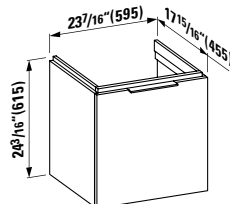

407551

Vanity Unit, 1 drawer and internal shelf,
incl. drawer organizer

23 7/16 x 17 15/16 x 24 3/16 "

Colours: .631