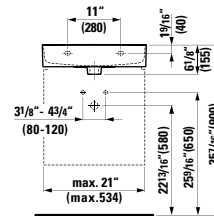

410122 SPACE

Vanity Unit, 2 drawers
21 1/16 x 16 2/16 x 20 8/16 "

Colours: .100 .101 .103