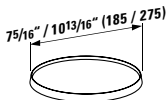

398335xx0011

KARTELL BY LAUFEN FAUCETS

Storage tray ‚disc‘, for wall tray, toilet paper
holder and faucets ‚disc‘ with Ø 7 5/16“, plastic
7 5/16 x 7 5/16 x 1/16 “

Colours: .081 .082 .084 .085 .090 .091 .092
.093

382330

Tumbler ‚Boxy‘, plastic
2 12/16 x 2 12/16 x 4 12/16 “

Colours: .084 .090 .091 .092 .093

Options: .000