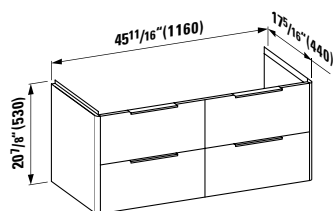

814966

●/●●●/○

Double Washbasin Console

47 4/16 x 18 2/16 x 6 14/16 "

Colours: .000

Options: .104 .108 .109

**402494 BASE**

Vanity Unit, 4 drawers, incl. drawer organizer  
45 11/16 x 17 5/16 x 20 14/16 "