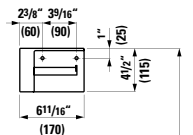

872280 VAL

Toilet roll holder, right
6 11/16 x 5 5/16 x 4 8/16 "

Colours: .000 .757

872281 VAL

Toilet roll holder, left
6 11/16 x 5 5/16 x 4 8/16 "

Colours: .000 .757