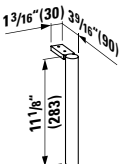

402991 BASE

Set of adjustable feet (2 pieces), height 11 2/16",
anodized aluminum surface

1 3/16 x 3 9/16 x 11 2/16 "