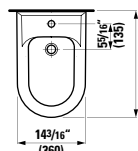

830951

Wall hanging Bidet
22 1/16 x 14 3/16 x 13 9/16 "

Colours: .000

Options: .304