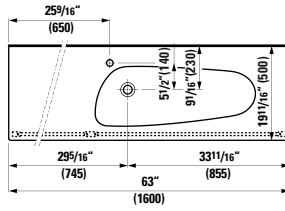

PALOMBA COLLECTION

814808

Washbasin Console, asymmetrical

63 x 19 11/16 x 6 5/16 "

Colours: .000

Options: .104 .109

●/○