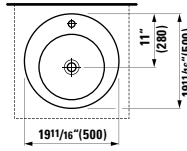

813971

Drop-in Washbasin, with concealed overflow,
incl. ceramic waste cover

19 11/16 x 19 11/16 x 3 2/16 "

Colours: .400

Options: .104

424043

Vanity Unit, 800 mm, center cut out,
1 drawer

31 8/16 x 19 11/16 x 13 "

Colours: .630 .631

818973

Washbasin Bowl, shelf positionable right or left,
incl. ceramic waste cover

31 8/16 x 16 9/16 x 5 8/16 "

Colours: .400

Options: .112