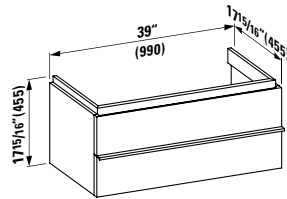

818437

Washbasin

39 6/16 x 18 2/16 x 6 2/16 "

Colours: .000

Options: .104 .107 .109 .136

401282 CASE

Vanity Unit,
2 drawers

39 x 17 15/16 x 17 15/16 "

Colours: .463 .548