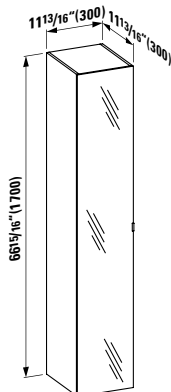

410901 SPACE

Tall Cabinet with mirrored front, left or door hinge right, 4 shelves

11 13/16 x 11 13/16 x 66 15/16 "

Colours: .100 .101 .103