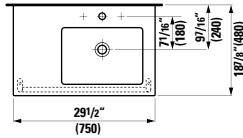

817439

Washbasin Console, shelf left
29 8/16 x 18 14/16 x 5 2/16 "

Colours: .000

Options: .104 .109 .136

●/○

401442 CASE

Vanity Unit, 2 drawers, incl. drawer organizer
29 5/16 x 18 11/16 x 17 15/16 "

Colours: .463 .548