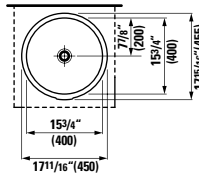

813439 LIVING CITY

Built-in Washbasin, ground

15 12/16 x 15 12/16 x 6 2/16 "

Colours: .000

Options: .109 .155

●/○