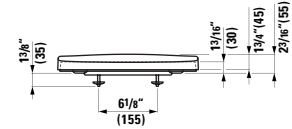

891601

Seat and cover, removable with slow lowering system
17 8/16 x 14 9/16 x 2 3/16 "

Colours: .000 .757

Options: .000