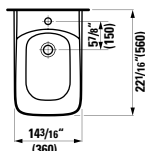

832701

Floorstanding Bidet

22 1/16 x 14 3/16 x 16 15/16 "

Colours: .000

Options: .302