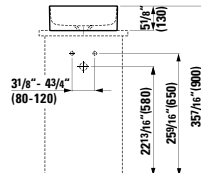

811433

Washbasin Bowl, square
14 3/16 x 14 3/16 x 5 2/16 "

Colours: .000 .757

Options: .112