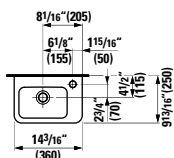

816955

Small Washbasin
14 3/16 x 9 13/16 x 6 8/16 "

Colours: .000

Options: .106

●