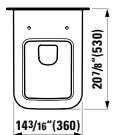

891961 LAUFEN PRO

Seat with cover, removable,
with slow lowering system

17 8/16 x 14 6/16 x 1 6/16 "

Colours: .000

Options: .000

820968 LAUFEN PRO

Wall hanging Water Closet Bowl, rimless, wash down
20 14/16 x 14 3/16 x 14 3/16 "

Colours: .000 .757

Options: .250