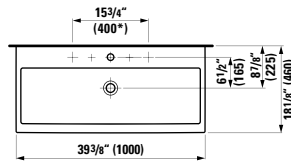

818437

Washbasin

39 6/16 x 18 2/16 x 6 2/16 "

Colours: .000

Options: .104 .107 .109 .136

401282 CASE

Vanity Unit,
2 drawers

39 x 17 15/16 x 17 15/16 "

Colours: .463 .548