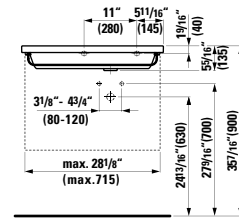

817439

Washbasin Console, shelf left
29 8/16 x 18 14/16 x 5 2/16 "

Colours: .000

Options: .104 .109 .136

●/○

401442 CASE

Vanity Unit, 2 drawers, incl. drawer organizer
29 5/16 x 18 11/16 x 17 15/16 "

Colours: .463 .548