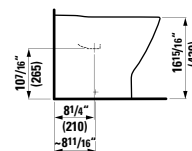

832701

Floorstanding Bidet

22 1/16 x 14 3/16 x 16 15/16 "

Colours: .000

Options: .302