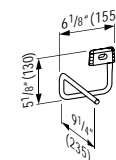

815285

Washbasin ,compact', with semi-wet area right

23 10/16 x 12 3/16 x 4 8/16 "

Colours: .000 .757

Options: .104