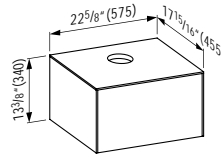

## 405401

Drawer element, 1 drawer, centre cut-out

22 10/16 x 17 15/16 x 13 6/16 "

Colours: .140 .141 .142