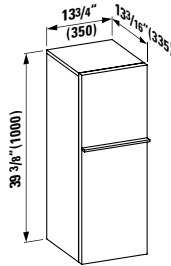

39 3/8" (1000)

402012 CASE

Medium Cabinet, 2 glass shelves, door hinge right
13 12/16 x 15 12/16 x 64 15/16 "

Colours: .463 .548

490950 CASE

Towel Holder for furniture, 10 10/16"
10 10/16 x 2 6/16 x 9/16 "

Colours: .104 .106

490951 CASE

Towel Holder for furniture, 12 10/16"
12 10/16 x 2 6/16 x 9/16 "

Colours: .104 .106

490952 CASE

Towel Holder for furniture, 15 12/16"
15 12/16 x 2 6/16 x 9/16 "

Colours: .104 .106

Matching faucets
can be found in the
KARTELL BY LAUFEN FAUCETS
chapter.
Matching ceramic waste covers
can be found in the
CERAMIC ACCESSORIES
chapter.