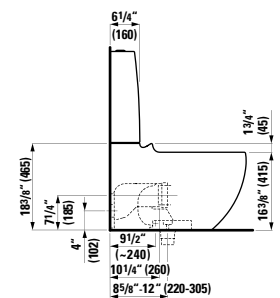

826971 ILBAGNOALESSI ONE 892971 ILBAGNOALESSI ONE

Water Closet Tank, rear water inlet (left top) 14 9/16 x 6 5/16 x 19 2/16 "

Colours: .400

Options: .260

Seat with cover, removable, with slow lowering system 18 15/16 x 13 12/16 x 4 3/16 "

Colours: .000

Options: .000

824808 PALOMBA COLLECTION

Floorstanding 2PC Water Closet Bowl, wash down 27 9/16 x 14 3/16 x 18 2/16 "

Colours: .000

Options: .251