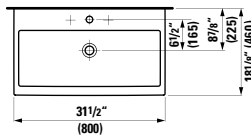

895424

Towel holder,
chromed

21 14/16 x 2 12/16 x 2 15/16 "

Colours: .004

Options: .000

817436

Washbasin

31 8/16 x 18 2/16 x 6 2/16 "

Colours: .000

Options: .104 .109 .136

●/○

401242 CASE

Vanity Unit,
2 drawers

31 2/16 x 17 15/16 x 17 15/16 "

Colours: .463 .548