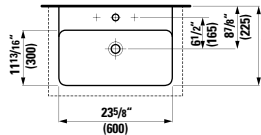

816283 VAL

Countertop Washbasin, undersurface ground

23 10/16 x 16 9/16 x 4 8/16 "

Colours: .000 .757

Options: .104 .109 .136