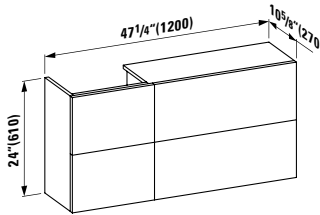

408291

Sideboard with 1 door and 2 flaps, washbasin left

47 4/16 x 10 10/16 x 24 "

Colours: .640 .641. 642