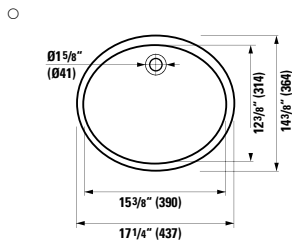

BUILT-IN WASHBASINS

811296 LIPSY

Built-in Washbasin, ground
17 3/16 x 14 5/16 x 7 8/16 "

Colours: .000

Options: .109