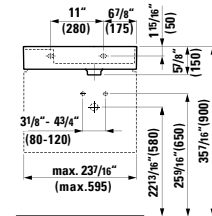

810335 KARTELL BY LAUFEN

Washbasin, shelf left, with concealed outlet

23 10/16 x 18 2/16 x 4 12/16 "

Colours: .000 .020 .757

Options: .111 .112 .185 .815