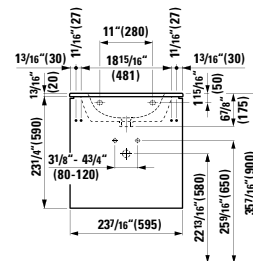

864960

Combipack 23 10/16", Washbasin ,slim' with Vanity Unit ,Base' with 2 drawers, incl. drawer organizer
23 10/16 x 19 11/16 x 24 "

Colours: .260 .261 .262 .263

Options: .104