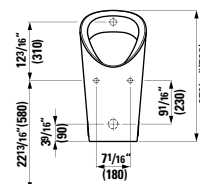

840197 LEMA

Siphonic urinal, internal water inlet

15 12/16 x 13 12/16 x 27 9/16 "

Colours: .000

Options: .000