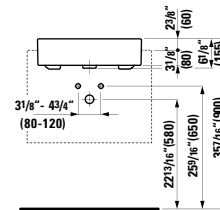

813432

Semi-recessed Washbasin, rectangular
21 10/16 x 18 2/16 x 5 8/16 "

Colours: .000

Options: .104 .109 .136

●/○