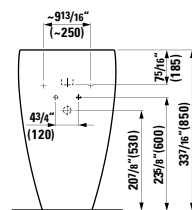

ILBAGNOALESSI ONE

814974

Washbasin Console, shelf left,
with concealed overflow, incl. ceramic waste cover
47 4/16 x 19 11/16 x 6 8/16 "

Colours: .400

Options: .104 .109

424500

Vanity Unit, 2 drawers
39 x 12 10/16 x 18 14/16 "

Colours: .630 .631

814971

Washbasin Console, shelf right,
with concealed overflow, incl. ceramic waste cover
63 x 19 11/16 x 6 8/16 "

Colours: .400

Options: .104 .109

424360

Vanity Unit, 2 drawers
53 2/16 x 12 10/16 x 19 5/16 "

Colours: .630 .631

811971

Washbasin with integrated pedestal,
with wall connection, with concealed overflow,
incl. ceramic waste cover

20 8/16 x 20 14/16 x 33 7/16 "

Colours: .400

Options: .104 .109

811972

Freestanding Washbasin, with concealed overflow,
incl. ceramic waste cover

20 14/16 x 20 14/16 x 35 7/16 "

Colours: .400

Options: .104 .109