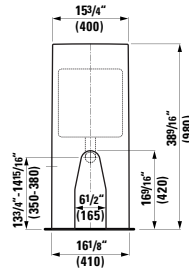

KARTELL BY LAUFEN

829663 UNIVERSAL

Floorstanding Water Tank, two-part,
water inlet on the left side or at the bottom

16 2/16 x 5 8/16 x 38 9/16 "

Colours: .000 .757

Options: .883

828663 UNIVERSAL

Floorstanding Water Tank,
water inlet on the left side or at the bottom

15 12/16 x 5 8/16 x 38 9/16 "

Colours: .000

Options: .733