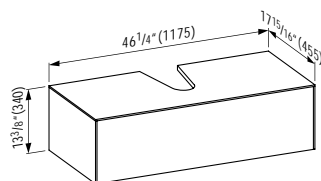

405451

Drawer element, 1 drawer, centre cut-out

46 4/16 x 17 15/16 x 13 6/16 "

Colours: .140 .141 .142