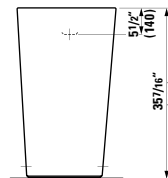

381804

Towel Rail for double washbasin

61 7/16 x 1 x 3 12/16 "

Colours: .004

Options: .004

811803

Freestanding Washbasin

20 11/16 x 15 12/16 x 35 7/16 "

Colours: .000

Options: .104 .109

●/○