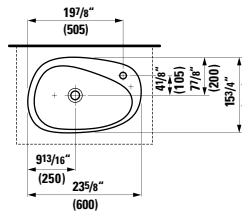

WASHBASIN BOWLS

816803 PALOMBA COLLECTION ●

Washbasin Bowl, with semi-wet area and tap bank

23 10/16 x 15 12/16 x 5 2/16 "

Colours: .000

Options: .104