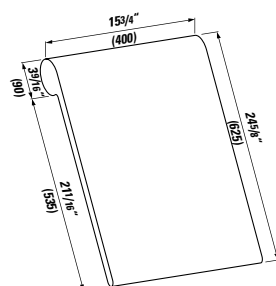

292340 SONAR

Backrest, light grey

15 12/16 x 3 9/16 x 24 10/16 "

Colours: .087

Options: .000

293340 SONAR

Tray for Sonar Bathtubs

10 7/16 x 10 7/16 x 3 2/16 "

Colours: .000

245971 ILBAGNOALESSI ONE

Bathtub, built-in bath, with centered outlet,
with frame, made of Sentec solid surface

70 1/16 x 32 5/16 x 23 4/16 "

Colours: .000

Options: .000