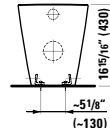

891331

Seat with cover, removable,
with slow lowering system
17 9/16 x 14 13/16 x 1 6/16 "

Colours: .000 .020 .757 .759

Options: .000

891333

Seat with cover, removable,
with slow lowering system
17 8/16 x 14 12/16 x 1 6/16 "

Colours: .000 .020 .757 .759

Options: .000

829663 UNIVERSAL

Floorstanding cistern,
two-part Universal for
floorstanding WC pan

16 2/16 x 5 8/16 x 38 9/16 "

Colours: .000 .757

Options: .883

828663 UNIVERSAL

Floorstanding water tank,
water inlet on the left side
or at the bottom

15 12/16 x 5 8/16 x 38 9/16 "

Colours: .000

Options: .733