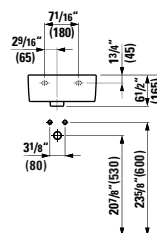

816955

Small Washbasin
14 3/16 x 9 13/16 x 6 8/16 "

Colours: .000

Options: .106

●