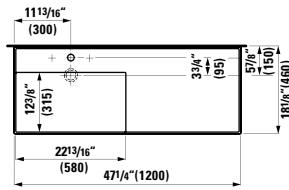

813332

Washbasin, shelf right, with concealed outlet

47 4/16 x 18 2/16 x 4 12/16 "

Colours: .000 .020 .757

Options: .111 .112 .185 .815

407648

Vanity Unit with two drawers,
incl. drawer organizer

46 7/16 x 17 11/16 x 23 10/16 "

Colours: .640 .641. 642