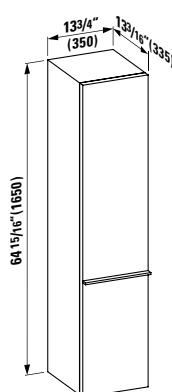

402021 CASE

Tall Cabinet, 1 door, 4 glass shelves, door hinge left

13 12/16 x 15 12/16 x 64 15/16 "

Colours: .463 .548

402022 CASE

Tall Cabinet, 1 door, 4 glass shelves, door hinge right

13 12/16 x 15 12/16 x 64 15/16 "

Colours: .463 .548