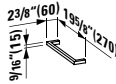

## 490950 CASE

Towel Holder for furniture, 10 10/16"  
10 10/16 x 2 6/16 x 9/16 "

Colours: .104 .106