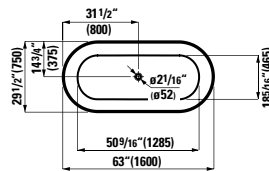

292340 SONAR

Backrest, light grey

15 12/16 x 3 9/16 x 24 10/16 "

Colours: .087

Options: .000