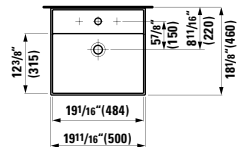

## 810333 KARTELL BY LAUFEN

Washbasin

23 10/16 x 18 2/16 x 5 11/16 "

Colours: .000 .020 .757

Options: .104 .109 .136