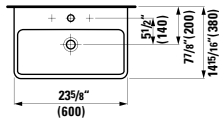

819962

Pedestal for washbasin
8 4/16 x 7 1/16 x 28 2/16 "

Colours: .000

Options: .000

818959

Washbasin Console ,compact'
23 10/16 x 14 15/16 x 6 14/16 "

Colours: .000

Options: .104 .109

●/○