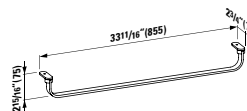

381433

Towel Holder, chromed
33 11/16 x 2 12/16 x 2 15/16 "

Colours: .004

Options: .000

817438

Washbasin Console, shelf right
29 8/16 x 18 14/16 x 5 2/16 "

Colours: .000

Options: .104 .109 .136

●/○