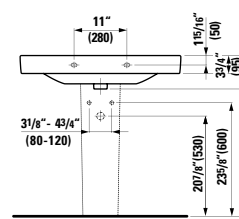

813965

Washbasin Console
33 7/16 x 18 2/16 x 6 14/16 "

Colours: .000

Options: .104 .109 .136

●/○

402392 BASE

Vanity Unit, 2 drawers, incl. drawer organizer

31 14/16 x 17 5/16 x 20 14/16 "

Colours: .260 .261 .262 .263 .M36