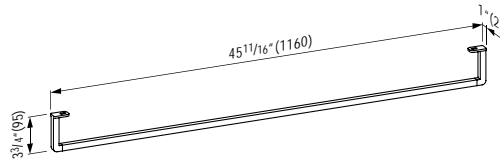

814806

Washbasin Console, asymmetrical

47 4/16 x 19 11/16 x 7 1/16 "

Colours: .000

Options: .104 .109

381802

Towel Rail for washbasin

45 11/16 x 1 x 3 12/16 "

Colours: .004

Options: .004