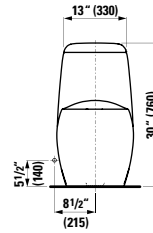

FLOORSTANDING WATER CLOSET BOWLS

823970 ILBAGNOALESSI ONE

One-piece Water Closet, siphonic action, Dual-Flush, including seat and cover, removable, with slow lowering system

29 5/16 x 15 15/16 x 28 12/16 "

Colours: .400

Options: .000