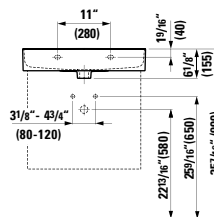

810283

Washbasin Console

23 10/16 x 16 9/16 x 4 8/16 "

Colours: .000 .757

Options: .104 .109 .136

410142 SPACE

Vanity Unit, 2 drawers

23 1/16 x 16 2/16 x 20 8/16 "

Colours: .100 .101 .103