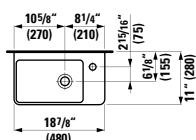

815954

Small Washbasin Console, tap bank right
18 14/16 x 11 x 5 14/16 "

Colours: .000

Options: .104 .109

●/○

402102 BASE

Vanity Unit, 1 door, door hinge right,
incl. drawer organizer

18 8/16 x 10 7/16 x 20 14/16 "

Colours: .260 .261 .262 .263 .M36

815955

Small Washbasin Console, tap bank left
18 14/16 x 11 x 5 14/16 "

Colours: .000

Options: .104 .109

●/○