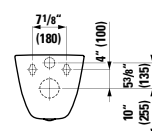

891601 LAUFEN PRO

Seat and cover, removable with
slow lowering system

Colours: .000 .757

Options: .000

894966 LAUFEN PRO

Seat and cover, removable with
slow lowering system

17 8/16 x 14 9/16 x 1 12/16 "

Colours: .000

Options: .000