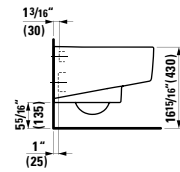

820963

Wall hanging Water Closet Bowl, wash down
20 14/16 x 14 6/16 x 13 12/16 "

Colours: .000

Options: .250

891961

Seat with cover, removable,
with slow lowering system
17 8/16 x 14 6/16 x 1 6/16 "

Colours: .000

Options: .000

820968

Wall hanging Water Closet Bowl, rimless, wash down
20 14/16 x 14 3/16 x 14 3/16 "

Colours: .000 .757

Options: .250