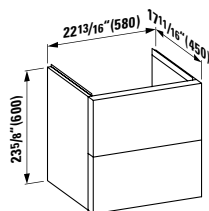

KARTELL BY LAUFEN

810333

Washbasin

23 10/16 x 18 2/16 x 5 11/16 "

Colours: .000 .020 .757

Options: .104 .109 .136

407569

Vanity Unit with two drawers,
incl. drawer organizer

22 13/16 x 17 11/16 x 23 10/16 "

Colours: .640 .641 .642