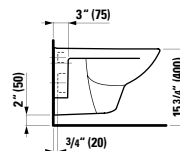

893958

Seat with cover ,universal',
removable, with slow lowering
system, light version

Colours: .000

Options: .000