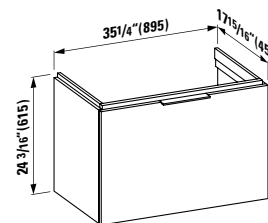

407612

Vanity Unit, 2 drawers,
incl. drawer organizer

35 4/16 x 17 15/16 x 24 3/16 "

Colours: .631

407601

Vanity Unit, 1 drawer and internal shelf,
incl. drawer organizer

35 4/16 x 17 15/16 x 24 3/16 "

Colours: .631