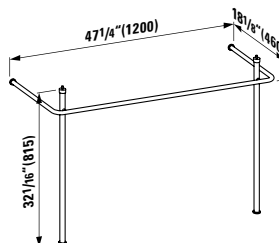

385963

Washbasin frame, chromed
47 7/16 x 18 2/16 x 29 5/16 "

Colours: .004

Options: .000

814966

●/●●●/○

Double Washbasin Console

47 4/16 x 18 2/16 x 6 14/16 "

Colours: .000

Options: .104 .108 .109