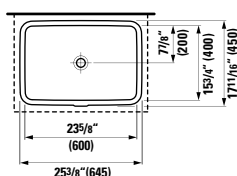

811969

Built-in Washbasin, ground
23 10/16 x 15 12/16 x 6 11/16 "

Colours: .000

Options: .109

○