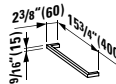

490952 CASE

Towel Holder for furniture, 15 12/16"
15 12/16 x 2 6/16 x 9/16 "

Colours: .104 .106

Matching faucets
can be found in the
KARTELL BY LAUFEN FAUCETS
chapter.
Matching ceramic waste covers
can be found in the
CERAMIC ACCESSORIES
chapter.