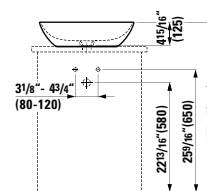

812302

Washbasin Bowl

19 11/16 x 13 12/16 x 4 12/16 "

Colours: .000 .757

Options: .109 .112