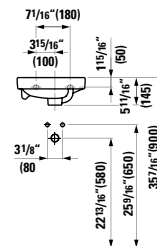

LAUFEN PRO

815960

Small Washbasin Console, tap bank right
14 3/16 x 9 13/16 x 5 11/16 "

Colours: .000

Options: .104 .109

●/○