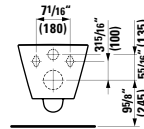

820338

Wall hanging Water Closet Bowl, wash down
21 7/16 x 14 9/16 x 13 12/16 "

Colours: .000 .020 .757

Options: .250

891331

Seat with cover, removable,
with slow lowering system
17 9/16 x 14 13/16 x 1 6/16 "

Colours: .000 .020 .757 .759

Options: .000

891333

Seat with cover, removable,
with slow lowering system
17 8/16 x 14 12/16 x 1 6/16 "

Colours: .000 .020 .757 .759

Options: .000

820339

Wall hanging Water Closet Bowl, rimless, wash down
21 7/16 x 14 9/16 x 13 12/16 "

Colours: .000 .020 .757 .759

Options: .250