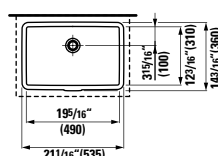

812431

Built-in Washbasin, rectangular, ground

19 5/16 x 12 3/16 x 6 2/16 "

Colours: .000

Options: .109 .155

●/○