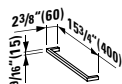

## 490952 CASE

Towel Holder for furniture, 15 12/16"

15 12/16 x 2 6/16 x 9/16 "

Colours: .104 .106

Matching faucets  
can be found in the  
KARTELL BY LAUFEN FAUCETS  
chapter.  
Matching ceramic waste covers  
can be found in the  
CERAMIC ACCESSORIES  
chapter.