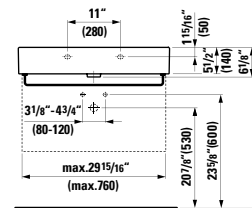

LIVING CITY

817433

Washbasin

23 10/16 x 18 2/16 x 6 2/16 "

Colours: .000

Options: .104 .109 .136

●/○

401182 CASE

Vanity Unit,
2 drawers

23 7/16 x 17 15/16 x 17 15/16 "

Colours: .463 .548

895424

Towel holder,
chromed

21 14/16 x 2 12/16 x 2 15/16 "

Colours: .004

Options: .000

817436

Washbasin

31 8/16 x 18 2/16 x 6 2/16 "

Colours: .000

Options: .104 .109 .136

●/○

401242 CASE

Vanity Unit,
2 drawers

31 2/16 x 17 15/16 x 17 15/16 "

Colours: .463 .548

895425

Towel holder,
chromed

29 12/16 x 2 12/16 x 2 15/16 "

Colours: .004

Options: .000

817437

Countertop Washbasin, undersurface ground

31 8/16 x 18 2/16 x 6 2/16 "

Colours: .000

Options: .104 .109 .136

●/○