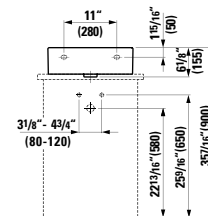

815432

Small Washbasin

17 11/16 x 14 15/16 x 6 2/16 "

Colours: .000

Options: .104 .109

●/○

401112 CASE

Vanity Unit, 2 drawers

17 5/16 x 14 12/16 x 17 15/16 "

Colours: .463 .548

815433

Countertop Washbasin, undersurface ground

17 11/16 x 14 15/16 x 6 2/16 "

Colours: .000

Options: .104 .109

●/○

817431

Washbasin

19 11/16 x 18 2/16 x 6 2/16 "

Colours: .000

Options: .104 .109 .136

●/○

401132 CASE

Vanity Unit,
2 drawers

19 5/16 x 17 15/16 x 17 15/16 "

Colours: .463 .548

895423

Towel holder,
chromed

17 15/16 x 2 12/16 x 2 15/16 "

Colours: .004

Options: .000