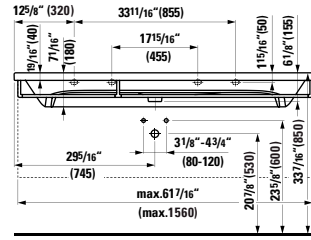

PALOMBA COLLECTION

814808

Washbasin Console, asymmetrical

63 x 19 11/16 x 6 5/16 "

Colours: .000

Options: .104 .109

●/○