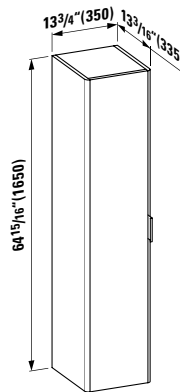

402672 BASE

Tall Cabinet, 1 door, door hinge right, 1 fixed shelf, 4 glass shelves, design matching Vanity Units

13 12/16 x 13 3/16 x 64 15/16 "

Colours: .260 .261 .262 .263 .M36