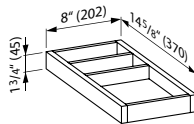

245971

Bathtub, built-in bath, with centered outlet, with frame, made of Sentec solid surface

70 1/16 x 32 5/16 x 23 4/16 "

Colours: .000

Options: .000

294103

Self-adhesive gel cushion

12 5/16 x 1 5/16 x 4 13/16 "

Colours: .016

245972

Freestanding Bathtub, made of Sentec solid surface, with centered outlet, with lifting system

72 1/16 x 34 4/16 x 20 14/16 "

Colours: .000

Options: .000

294103

Self-adhesive gel cushion

12 5/16 x 1 5/16 x 4 13/16 "

Colours: .016

492401

Small organizer for drawer (not suitable for: 424053, 424151, 424152, 424360)

14 9/16 x 7 15/16 x 1 12/16 "

Colours: .630 .631

492402

Large organizer for drawer (not suitable for: 424053, 424151, 424152, 424360)

14 9/16 x 12 5/16 x 1 12/16 "

Colours: .630 .631

870976

Ceramic hanger

5 2/16 x 2 12/16 x 3 12/16 "

Colours: .000

Options: .000

*screwed (screws included)

870970

Ceramic toilet roll holder

7 5/16 x 5 14/16 x 4 5/16 "

Colours: .000

Options: .000

*screwed (screws included)