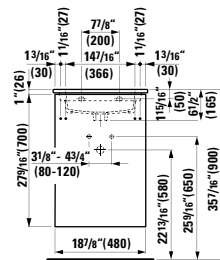

860331

Combipack 19 11/16", Washbasin ,slim' with Vanity Unit with 2 drawers, incl. drawer organizer

19 11/16 x 19 11/16 x 28 9/16 "

Colours: .640 .641 .642

Options: .104

washbasin only available in color .000