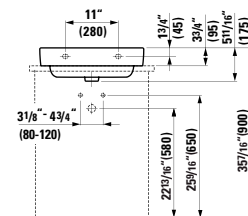

816965

Countertop Washbasin, undersurface ground
33 7/16 x 18 2/16 x 6 14/16 "

Colours: .000

Options: .104 .109 .136

813966

Washbasin Console
41 5/16 x 18 2/16 x 6 14/16 "

402452 BASE

Vanity Unit, 2 drawers, incl. drawer organizer
39 12/16 x 17 5/16 x 20 14/16 "

Colours: .260 .261 .262 .263 .M36

385961

Washbasin frame, chromed
41 5/16 x 18 2/16 x 32 1/16 "

Colours: .004

Options: .000

816966

Countertop Washbasin, undersurface ground
41 5/16 x 18 2/16 x 6 14/16 "

Colours: .000

Options: .104 .109 .136