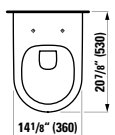

891601 LAUFEN PRO

Seat and cover, removable with
slow lowering system

Colours: .000 .757

Options: .000

894966 LAUFEN PRO

Seat and cover, removable with
slow lowering system

17 8/16 x 14 9/16 x 1 12/16 "

Colours: .000

Options: .000