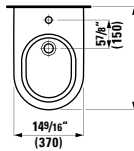

830331

Wall hanging Bidet

21 7/16 x 14 9/16 x 11 7/16 "

Colours: .000 .020 .757 .759

Options: .302