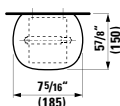

870970

Ceramic toilet roll holder

7 5/16 x 5 14/16 x 4 5/16 "

Colours: .000

Options: .000

*screwed (screws included)