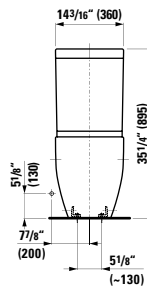

PALOMBA COLLECTION

824808

Floorstanding 2PC Water Closet Bowl, wash down
27 9/16 x 14 3/16 x 18 2/16 "

Colours: .000

Options: .251

828803

Water Closet Tank,
water inlet bottom left
14 3/16 x 6 14/16 x 17 2/16 "

Colours: .000

Options: .261

891802

Seat with cover, removable,
with slow lowering system

17 7/16 x 14 3/16 x 1 6/16 "

Colours: .000

Options: .000