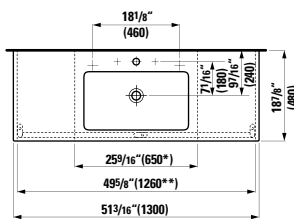

401312 CASE

Vanity Unit, 2 drawers and 2 doors,
with 2 glass shelves, incl. drawer organizer
51 x 18 11/16 x 17 15/16 "

Colours: .463 .548