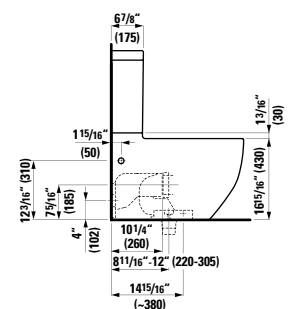

828803 PALOMBA COLLECTION

Water Closet Tank, water inlet bottom left 14 3/16 x 6 14/16 x 17 2/16 "

Colours: .000

Options: .261

891802 PALOMBA COLLECTION

Seat with cover, removable, with slow lowering system 17 7/16 x 14 3/16 x 1 6/16 "

Colours: .000

Options: .000