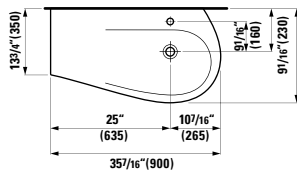

424450

Vanity Unit, 2 drawers

28 12/16 x 12 10/16 x 18 14/16 "

Colours: .630 .631

814973

●/○

Washbasin Console, shelf right,
with concealed overflow, incl. ceramic waste cover
47 4/16 x 19 11/16 x 6 8/16 "

Colours: .400

Options: .104 .109