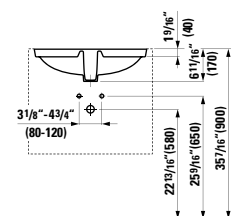

811968

Built-in Washbasin, ground
21 10/16 x 14 15/16 x 6 11/16 "

Colours: .000

Options: .109

○