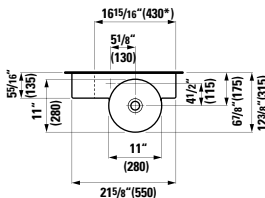

381280

Towel Holder

Colours: .004