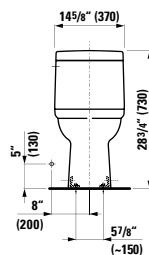

LAUFEN PRO

823953

One-piece water closet, siphonic action, Dual-Flush, including seat and cover, removable, with slow lowering system

28 2/16 x 14 6/16 x 28 12/16 "

Colours: .000

Options: .251