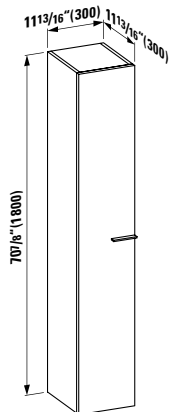

408100

Shelf with mirrored front, laterally open right and left,
3 shelves

11 13/16 x 7 14/16 "

Colours: .631