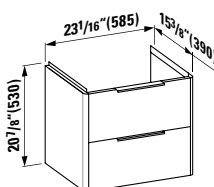

402252 BASE

Vanity Unit, 2 drawers, incl. drawer organizer

23 1/16 x 15 6/16 x 20 14/16 "

Colours: .260 .261 .262 .263 .M36

816283

Countertop Washbasin, undersurface ground

23 10/16 x 16 9/16 x 4 8/16 "

Colours: .000 .757

Options: .104 .109 .136