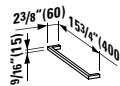

490952 CASE

Towel Holder for furniture, 15 12/16"
15 12/16 x 2 6/16 x 9/16 "

Colours: .104 .106

Matching faucets
can be found in the
KARTELL BY LAUFEN FAUCETS
chapter.
Matching ceramic waste covers
can be found in the
CERAMIC ACCESSORIES
chapter.