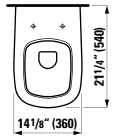

## 820808 PALOMBA COLLECTION

Wall hanging Water Closet Bowl, wash down

21 4/16 x 14 3/16 x 16 15/16 "

Colours: .000

Options: .250