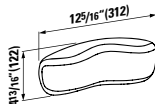

294103

Self-adhesive gel cushion

12 5/16 x 1 5/16 x 4 13/16 "

Colours: .016

492401

Small organizer for drawer (not suitable for: 424053, 424151, 424152, 424360)

14 9/16 x 7 15/16 x 1 12/16 "

Colours: .630 .631