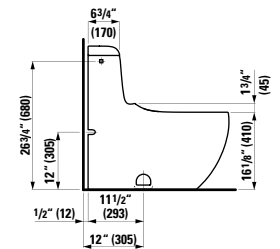

822978 ILBAGNOALESSI ONE

Floorstanding 2PC Water Closet Bowl, wash down 15 6/16 x 28 6/16 x 37 6/16 "

Colours: .400

Options: .251