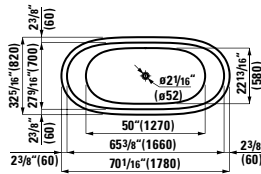

245971

Bathtub, built-in bath, with centered outlet, with frame, made of Sentec solid surface

70 1/16 x 32 5/16 x 23 4/16 "

Colours: .000

Options: .000

294103

Self-adhesive gel cushion

12 5/16 x 1 5/16 x 4 13/16 "

Colours: .016

245972

Freestanding Bathtub, made of Sentec solid surface, with centered outlet, with lifting system

72 1/16 x 34 4/16 x 20 14/16 "

Colours: .000

Options: .000