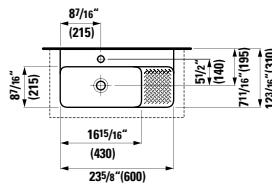

817285 VAL

Countertop Washbasin, undersurface ground

,compact', with semi-wet area right

23 10/16 x 12 3/16 x 4 8/16 "

Colours: .000 .757

Options: .104 .109