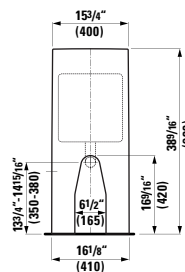

828663 UNIVERSAL

Floorstanding water tank,
water inlet on the left side or at the bottom
15 12/16 x 5 8/16 x 38 9/16 "

Colours: .000

Options: .733