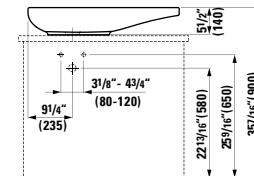

424161

Vanity Unit, 47 4/16", cut out left, 3 drawers

47 4/16 x 19 11/16 x 13 "

Colours: .630 .631

424162

Vanity Unit, 47 4/16", cut out right, 3 drawers

47 4/16 x 19 11/16 x 13 "

Colours: .630 .631

820978

Wall hanging Water Closet Bowl, wash down

23 1/16 x 15 6/16 x 15 12/16 "

Colours: .400

Options: .250