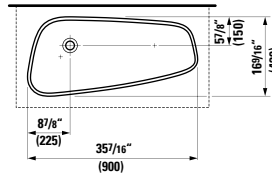

816801 PALOMBA COLLECTION ○

Washbasin Bowl

35 7/16 x 15 12/16 x 6 5/16 "

Colours: .000

Options: .112