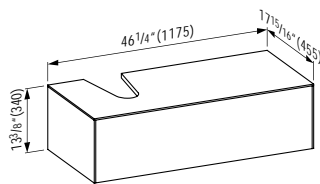

SONAR

405452

Drawer element, 1 drawer, cut-out left

46 4/16 x 17 15/16 x 13 6/16 "

Colours: .140 .141 .142