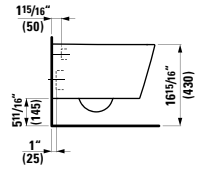

820338

Wall hanging Water Closet Bowl, wash down
21 7/16 x 14 9/16 x 13 12/16 "

Colours: .000 .020 .757

Options: .250

891331

Seat with cover, removable,
with slow lowering system
17 9/16 x 14 13/16 x 1 6/16 "

Colours: .000 .020 .757 .759

Options: .000

891333

Seat with cover, removable,
with slow lowering system
17 8/16 x 14 12/16 x 1 6/16 "

Colours: .000 .020 .757 .759

Options: .000

820339

Wall hanging Water Closet Bowl, rimless, wash down
21 7/16 x 14 9/16 x 13 12/16 "

Colours: .000 .020 .757 .759

Options: .250