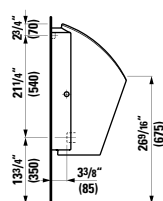

840197 LEMA

Siphonic urinal, internal water inlet

15 12/16 x 13 12/16 x 27 9/16 "

Colours: .000

Options: .000