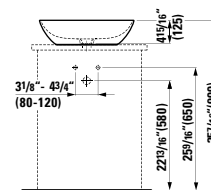

812302 INO

Washbasin Bowl
19 11/16 x 13 12/16 x 4 12/16 "

Colours: .000 .757

Options: .109 .112