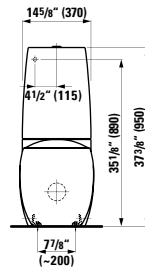

ILBAGNOALESSI ONE

822978

Floorstanding 2PC Water Closet Bowl, wash down
15 6/16 x 28 6/16 x 37 6/16 "

Colours: .400

Options: .251