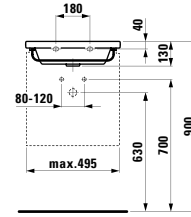

815434

Small Washbasin

19 11/16 x 14 15/16 x 1 9/16 "

Colours: .000

Options: .104 .109

●/○