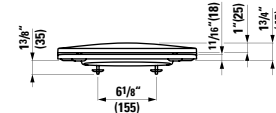

894966

Seat and cover, removable with slow lowering system
17 8/16 x 14 9/16 x 1 12/16 "

Colours: .000

Options: .000