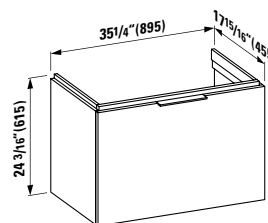

407601

Vanity Unit, 1 drawer and internal shelf,
incl. drawer organizer

35 4/16 x 17 15/16 x 24 3/16 "

Colours: .631