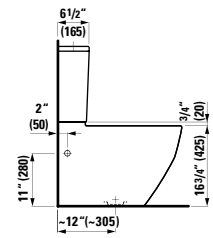

825960 LAUFEN PRO

Two-piece WC, siphonic action, Dual-Flush

26 3/16 x 14 6/16 x 17 8/16 "

Colours: .000

Options: .251