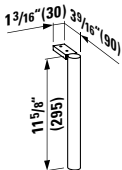

402992 BASE

Set of adjustable feet (2 pieces), height 11 10/16",
anodized aluminum surface

1 3/16 x 3 9/16 x 11 10/16 "