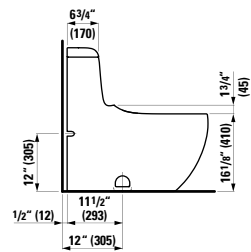

823970

One-piece Water Closet, siphonic action,
Dual-Flush, including seat and cover, removable,
with slow lowering system
29 5/16 x 15 15/16 x 28 12/16 "

Colours: .400

Options: .000