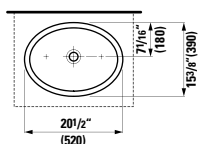

812964 LAUFEN PRO B

Washbasin Bowl
20 8/16 x 15 6/16 x 5 14/16 "

Colours: .000

Options: .109