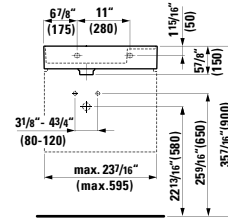

COUNTERTOP WASHBASINS

810334 KARTELL BY LAUFEN

Washbasin, shelf right, with concealed outlet

23 10/16 x 18 2/16 x 4 12/16 "

Colours: .000 .020 .757

Options: .111 .112 .185 .815