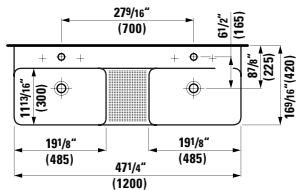

814282

Double Washbasin Console, with semi-wet area
47 4/16 x 16 9/16 x 4 8/16 "

Colours: .000 .757

Options: .104 .109 .136

410222 SPACE

Vanity Unit, 2 drawers

46 10/16 x 16 2/16 x 20 8/16 "

Colours: .100 .101 .103