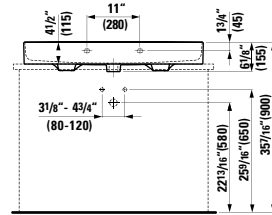

810287

Washbasin Console

37 6/16 x 16 9/16 x 4 8/16 "

Colours: .000 .757

Options: .104 .107 .109 .115 .136

410202 SPACE

Vanity Unit, 2 drawers

36 13/16 x 16 2/16 x 20 8/16 "

Colours: .100 .101 .103

402412 BASE

Vanity Unit, 2 drawers, incl. drawer organizer

36 10/16 x 15 6/16 x 20 14/16 "

Colours: .260 .261 .262 .263 .M36

816287

Countertop Washbasin, undersurface ground

37 6/16 x 16 9/16 x 4 8/16 "

Colours: .000 .757

Options: .104 .107 .109 .136

810289

Washbasin Console

47 4/16 x 16 9/16 x 6 2/16 "

Colours: .000 .757

Options: .104 .107 .109 .111 .112 .115

410222 SPACE

Vanity Unit, 2 drawers

46 10/16 x 16 2/16 x 20 8/16 "

Colours: .100 .101 .103

402472 BASE

Vanity Unit, 2 drawers, incl. drawer organizer

46 7/16 x 15 6/16 x 20 14/16 "

Colours: .260 .261 .262 .263 .M36