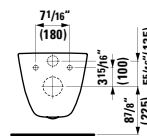

891601

Seat and cover, removable with
slow lowering system

Colours: .000 .757

Options: .000

894966

Seat and cover, removable with
slow lowering system

17 8/16 x 14 9/16 x 1 12/16 "

Colours: .000

Options: .000

820950

Wall hanging Water Closet Bowl,
wash down, with flushing rim
(anchor screw spacing 7 1/16")
22 1/16 x 14 3/16 x 13 12/16 "

Colours: .000

Options: .250