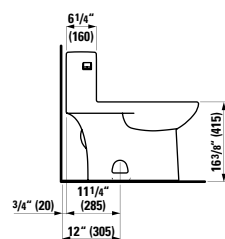

Matching faucets can be found in the KARTELL BY LAUFEN FAUCETS chapter.
Matching ceramic waste covers can be found in the CERAMIC ACCESSORIES chapter.