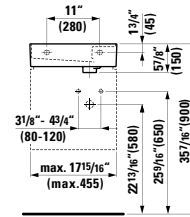

815334

Small Washbasin, tap bank right,
with concealed outlet

18 2/16 x 11 x 4 12/16 "

Colours: .000 .020 .757

Options: .111 .112

407518

Vanity Unit with one glas shelf,
door hinge right, open shelf left
17 5/16 x 10 10/16 x 23 10/16 "

Colours: .640 .641. 642