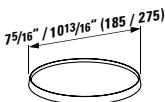

## 398335xx0011

Storage tray ,disc', for wall tray, toilet paper holder and faucets ,disc' with Ø 7 5/16", plastic  
7 5/16 x 7 5/16 x 1/16 "

Colours: .081 .082 .084 .085 .090 .091 .092 .093