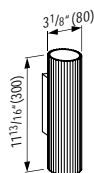

389335

Pendant lamp ,Rifly', 35 7/16", plastic
3 2/16 x 3 2/16 x 35 7/16 "

Colours: .084 .086 .087 .089