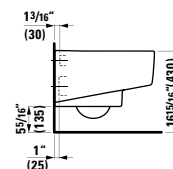

891961 LAUFEN PRO

Seat with cover, removable,
with slow lowering system

17 8/16 x 14 6/16 x 1 6/16 "

Colours: .000

Options: .000

820968 LAUFEN PRO

Wall hanging Water Closet Bowl, rimless, wash down
20 14/16 x 14 3/16 x 14 3/16 "

Colours: .000 .757

Options: .250