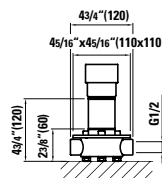

370985000000U

Rough-in set for column bath mixer