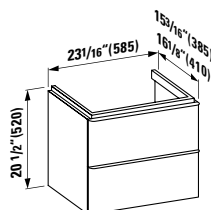

810283

Washbasin Console

23 10/16 x 16 9/16 x 4 8/16 "

Colours: .000 .757

Options: .104 .109 .136

410142 SPACE

Vanity Unit, 2 drawers

23 1/16 x 16 2/16 x 20 8/16 "

Colours: .100 .101 .103