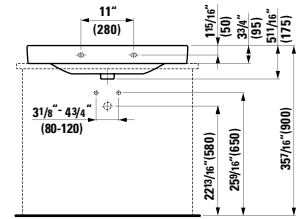

816965

Countertop Washbasin, undersurface ground
33 7/16 x 18 2/16 x 6 14/16 "

Colours: .000

Options: .104 .109 .136