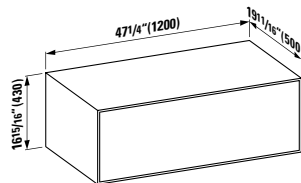

409050

Drawer element 1200, 1 drawer

47 4/16 x 19 11/16 x 16 15/16 "

Colours: .250 .251

409235

Base for drawer element 47 4/16x19 11/16"
(for floor mounting)

44 2/16 x 18 2/16 x 1 9/16 "

Colours: .250 .251

409200

Organizer for drawer, small

7 11/16 x 9 13/16 x 2 3/16 "

Colours: .250 .251

409201

Organizer for drawer, large

10 13/16 x 9 13/16 x 2 3/16 "

Colours: .250 .251