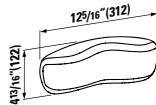

## 294103

Self-adhesive gel cushion

12 5/16 x 1 5/16 x 4 13/16 "

Colours: .016