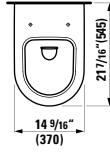

820338

Wall hanging Water Closet Bowl, wash down
21 7/16 x 14 9/16 x 13 12/16 "

Colours: .000 .020 .757

Options: .250

891331

Seat with cover, removable,
with slow lowering system
17 9/16 x 14 13/16 x 1 6/16 "

Colours: .000 .020 .757 .759

Options: .000

891333

Seat with cover, removable,
with slow lowering system
17 8/16 x 14 12/16 x 1 6/16 "

Colours: .000 .020 .757 .759

Options: .000

820339

Wall hanging Water Closet Bowl, rimless, wash down
21 7/16 x 14 9/16 x 13 12/16 "

Colours: .000 .020 .757 .759

Options: .250