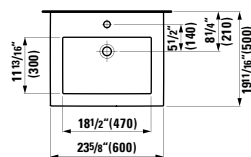

860333

Combipack 23 10/16", Washbasin ,slim' with Vanity Unit with 2 drawers, incl. drawer organizer

23 10/16 x 19 11/16 x 28 9/16 "

Colours: .640 .641 .642

Options: .104

washbasin only available in color .000