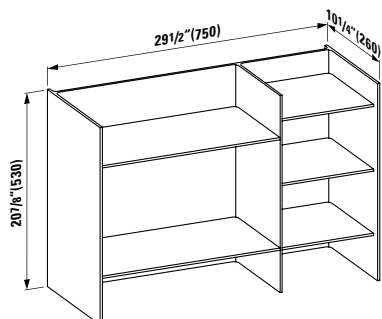

389331

Shelf ,Sound Rack', plastic
29 8/16 x 10 4/16 x 20 14/16 "

Colours: .081 .082 .083 .084 .085 .092 .093

Options: .000