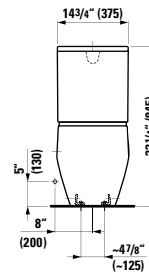

825960 LAUFEN PRO

Two-piece WC, siphonic action, Dual-Flush

26 3/16 x 14 6/16 x 17 8/16 "

Colours: .000

Options: .251