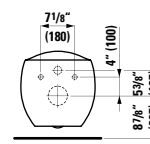

892971

Seat with cover, removable,
with slow lowering system

18 15/16 x 13 12/16 x 4 3/16 "

Colours: .000

Options: .000