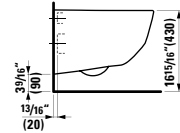

WALL HANGING WATER CLOSET BOWLS

820969 LAUFEN PRO

Wall hanging Water Closet Bowl, wash down

20 14/16 x 14 3/16 x 13 9/16 "

Colours: .000 .757

Options: .250

891601 LAUFEN PRO

Seat and cover, removable with slow lowering system

Colours: .000 .757

Options: .000

894966 LAUFEN PRO

Seat and cover, removable with slow lowering system

17 8/16 x 14 9/16 x 1 12/16 "

Colours: .000

Options: .000

820950 LAUFEN PRO

Wall hanging Water Closet Bowl, wash down, with flushing rim (anchor screw spacing 7 1/16")

22 1/16 x 14 3/16 x 13 12/16 "

Colours: .000

Options: .250