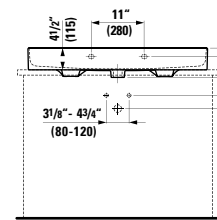

816287 VAL

Countertop Washbasin, undersurface ground

37 6/16 x 16 9/16 x 4 8/16 "

Colours: .000 .757

Options: .104 .107 .109 .136