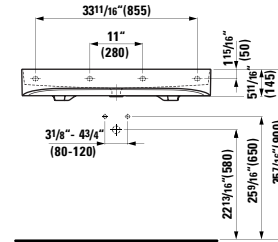

SONAR

810347

Washbasin

39 6/16 x 16 9/16 x 5 8/16 "

Colours: .000 .757

Options: .104 .107 .109 .136

405484

Vanity Unit, 2 doors

38 6/16 x 9 7/16 x 23 10/16 "

Colours: .040 .041 .042

816347

Countertop Washbasin, undersurface ground

39 6/16 x 16 9/16 x 5 8/16 "

Colours: .000 .757

Options: .104 .107 .108 .109 .136