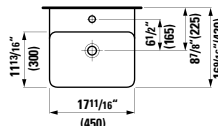

815281 VAL

Small Washbasin

17 11/16 x 16 9/16 x 4 8/16 "

Colours: .000 .757

Options: .104 .109 .111 .112