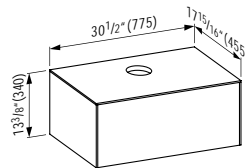

405411

Drawer element, 1 drawer, centre cut-out

30 8/16 x 17 15/16 x 13 6/16 "

Colours: .140 .141 .142

405415

Drawer element, 1 drawer,

centre cut-out incl. drilled tap hole

30 8/16 x 17 15/16 x 13 6/16 "

Colours: .140 .141 .142