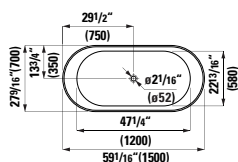

294103

Self-adhesive gel cushion

12 5/16 x 1 5/16 x 4 13/16 "

Colours: .016

Matching faucets
can be found in the
KARTELL BY LAUFEN FAUCETS
chapter.

Matching ceramic waste covers
can be found in the
CERAMIC ACCESSORIES
chapter.