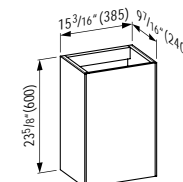

## 405481

Vanity Unit, 1 door, left hinged

15 3/16 x 9 7/16 x 23 10/16 "

Colours: .040 .041 .042