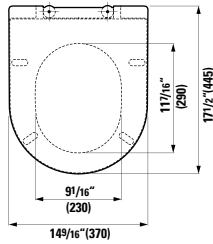

894966

Seat and cover, removable with slow lowering system
17 8/16 x 14 9/16 x 1 12/16 "

Colours: .000

Options: .000