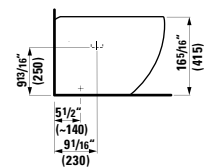

832971

Floorstanding Bidet, with concealed overflow,
incl. ceramic waste cover
23 1/16 x 15 6/16 x 16 5/16 "

Colours: .400

Options: .304