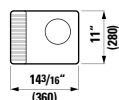

870282

Storage tray, rectangular
14 3/16 x 11 x 2 6/16 "

Colours: .000 .757

Options: .000

Matching faucets
can be found in the
KARTELL BY LAUFEN FAUCETS
chapter.
Matching ceramic waste covers
can be found in the
CERAMIC ACCESSORIES
chapter.