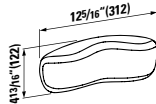

294103

Self-adhesive gel cushion

12 5/16 x 1 5/16 x 4 13/16 "

Colours: .016

495411

Hanging box for internal drawer shelf, powder-coated matte white, matching 425401

15 12/16 x 3 15/16 x 3 15/16 "

Colours: .170