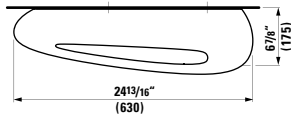

## 870972 ILBAGNOALESSI ONE

Shelf with Towel Holder  
24 13/16 x 6 14/16 x 1 15/16 "

Colours: .000

Options: .000

\*screwed (screws included)