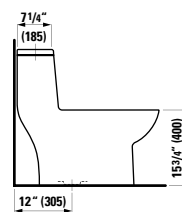

## 823948 SAVOY

One-piece Water Closet, siphonic action, Dual-Flush, including seat and cover, removable, with slow lowering system

29 8/16 x 14 15/16 x 28 6/16 "

Colours: .000

Options: .251