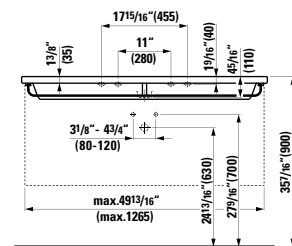

401312 CASE

Vanity Unit, 2 drawers and 2 doors,
with 2 glass shelves, incl. drawer organizer
51 x 18 11/16 x 17 15/16 "

Colours: .463 .548