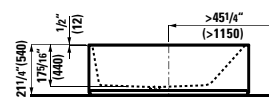

224332

Freestanding Bathtub, made of Sentec solid surface,
with tap bank on left-hand side, with slot overflow/
front overflow, with lifting system

66 15/16 x 33 14/16 x 21 4/16 "

Colours: .000

Options: .616