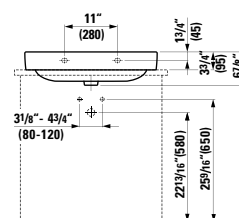

LAUFEN PRO

816963

Countertop Washbasin, undersurface ground
23 10/16 x 18 5/16 x 6 14/16 "

Colours: .000

Options: .104 .109 .136

●/○

810967

Washbasin Console
27 9/16 x 18 5/16 x 6 14/16 "

Colours: .000

Options: .104 .109 .136

●/○

402332 BASE

Vanity Unit, 2 drawers, incl. drawer organizer

26 3/16 x 17 5/16 x 20 14/16 "

Colours: .260 .261 .262 .263 .M36

816967

Countertop Washbasin, undersurface ground
27 9/16 x 18 5/16 x 6 14/16 "

Colours: .000

Options: .104 .109 .136

●/○

813965

Washbasin Console
33 7/16 x 18 2/16 x 6 14/16 "

Colours: .000

Options: .104 .109 .136

●/○

402392 BASE

Vanity Unit, 2 drawers, incl. drawer organizer

31 14/16 x 17 5/16 x 20 14/16 "

Colours: .260 .261 .262 .263 .M36

385960

Washbasin frame, chromed

32 11/16 x 17 8/16 x 29 5/16 "

Colours: .004

Options: .000