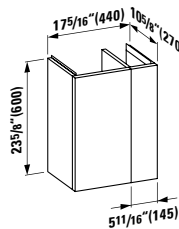

407517

Vanity Unit with one glas shelf,
door hinge left, open shelf right
17 5/16 x 10 10/16 x 23 10/16 "

Colours: .640 .641. 642