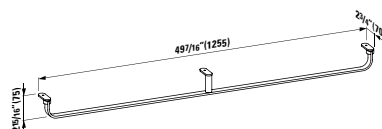

# LIVING SQUARE

**816436**

Washbasin, also usable as double washbasin

51 3/16 x 18 14/16 x 5 14/16 "

**Colours:** .000

**Options:** .104 .107 .109 .136

**401312 CASE**

Vanity Unit, 2 drawers and 2 doors, with 2 glass shelves, incl. drawer organizer