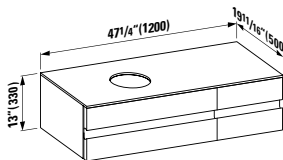

424161

Vanity Unit, 47 4/16", cut out left, 3 drawers

47 4/16 x 19 11/16 x 13 "

Colours: .630 .631

424162

Vanity Unit, 47 4/16", cut out right, 3 drawers

47 4/16 x 19 11/16 x 13 "

Colours: .630 .631

820978

Wall hanging Water Closet Bowl, wash down

23 1/16 x 15 6/16 x 15 12/16 "

Colours: .400

Options: .250