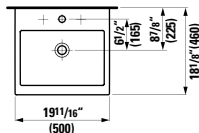

817431

Washbasin

19 11/16 x 18 2/16 x 6 2/16 "

Colours: .000

Options: .104 .109 .136

●/○

401132 CASE

Vanity Unit,
2 drawers

19 5/16 x 17 15/16 x 17 15/16 "

Colours: .463 .548