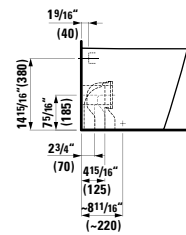

FLOORSTANDING WATER CLOSET BOWLS

823338 KARTELL BY LAUFEN

Floorstanding Water Closet Bowl, wash down
22 1/16 x 14 9/16 x 16 15/16 "

Colours: .000 .020 .757

Options: .250

891331 KARTELL BY LAUFEN 828663 UNIVERSAL

Seat with cover,
removable,
with slow lowering system

17 9/16 x 14 13/16 x 1 6/16 "

Colours: .000 .020 .757 .759

Options: .000

Floorstanding water tank,
water inlet on the left side
or at the bottom

15 12/16 x 5 8/16 x 38 9/16 "

Colours: .000

Options: .733

829663 UNIVERSAL

Floorstanding cistern,
two-part Universal for floorstanding WC pan
16 2/16 x 5 8/16 x 38 9/16 "

Colours: .000 .757

Options: .883