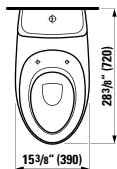

822978 ILBAGNOALESSI ONE

Floorstanding 2PC Water Closet Bowl, wash down 15 6/16 x 28 6/16 x 37 6/16 "

Colours: .400

Options: .251

826971 ILBAGNOALESSI ONE 892971 ILBAGNOALESSI ONE

Water Closet Tank, rear water inlet (left top) 14 9/16 x 6 5/16 x 19 2/16 "

Colours: .400

Options: .260

Seat with cover, removable, with slow lowering system 18 15/16 x 13 12/16 x 4 3/16 "

Colours: .000

Options: .000

824808 PALOMBA COLLECTION

Floorstanding 2PC Water Closet Bowl, wash down 27 9/16 x 14 3/16 x 18 2/16 "

Colours: .000

Options: .251