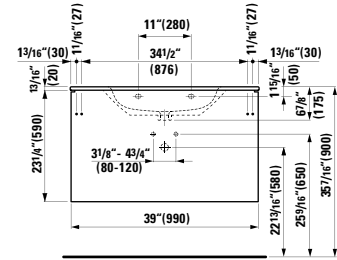

864962

Combipack 39 6/16", Washbasin ,slim' with Vanity Unit ,Base' with 2 drawers, incl. drawer organizer

39 6/16 x 19 11/16 x 24 "

Colours: .260 .261 .262 .263

Options: .104