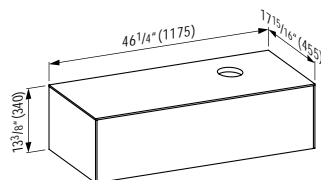

## 405426

Drawer element, 1 drawer,  
cut-out left incl. drilled tap hole

46 4/16 x 17 15/16 x 13 6/16 "

**Colours:** .140 .141 .142