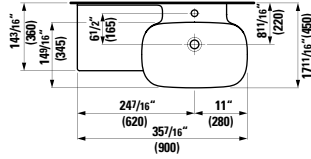

813301

Washbasin Console, shelf left
35 7/16 x 17 11/16 x 4 12/16 "

Colours: .000 .757

Options: .104 .109

425401

Vanity Unit made of aluminum,
1 drawer, aluminum

30 5/16 x 13 12/16 x 14 "

Colours: .170 .171

403001 BASE

Vanity Unit, 1 drawer,
with handle anodized aluminum

30 5/16 x 13 12/16 x 14 3/16 "

Colours: .260 .261 .262 .263 .266