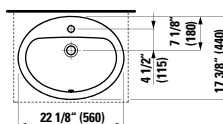

813951 LAUFEN PRO

Drop-in Washbasin

22 1/16 x 17 5/16 x 13/16 "

Colours: .000

Options: .104

Matching faucets
can be found in the
KARTELL BY LAUFEN FAUCETS
chapter.
Matching ceramic waste covers
can be found in the
CERAMIC ACCESSORIES
chapter.