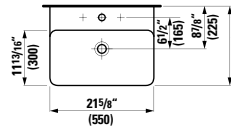

410122 SPACE

Vanity Unit, 2 drawers
21 1/16 x 16 2/16 x 20 8/16 "

Colours: .100 .101 .103