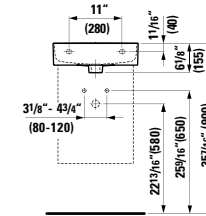

815281

Small Washbasin
17 11/16 x 16 9/16 x 4 8/16 "

Colours: .000 .757

Options: .104 .109 .111 .112

410102 SPACE

Vanity Unit, 2 drawers
17 2/16 x 16 2/16 x 20 8/16 "

Colours: .100 .101 .103