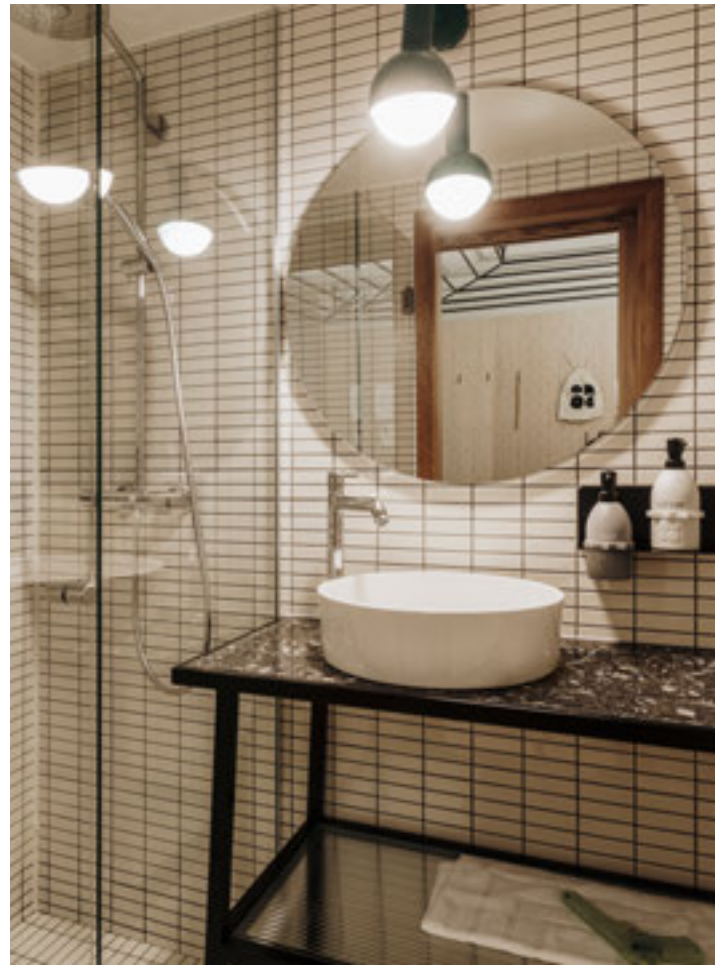

Hobo Hotel Kartell by LAUFEN — Ludovica+Roberto Palomba SaphirKeramik
Stockholm / Sweden Interior design: : Studio Aisslinger European Hotel Awards Nomination