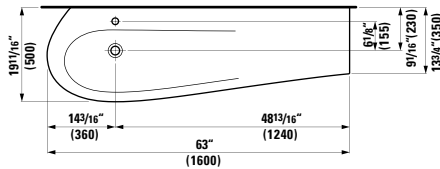

424360

Vanity Unit, 2 drawers
53 2/16 x 12 10/16 x 19 5/16 "

Colours: .630 .631

811971

Washbasin with integrated pedestal,
with wall connection, with concealed overflow,
incl. ceramic waste cover

20 8/16 x 20 14/16 x 33 7/16 "

Colours: .400

Options: .104 .109