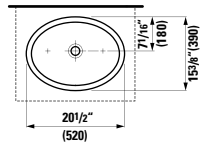

812964

Washbasin Bowl
20 8/16 x 15 6/16 x 5 14/16 "

Colours: .000

Options: .109