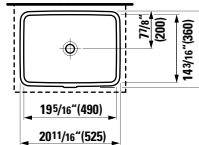

811961 LAUFEN PRO

Built-in Washbasin, ground

19 5/16 x 14 3/16 x 6 11/16 "

Colours: .000

Options: .109

○