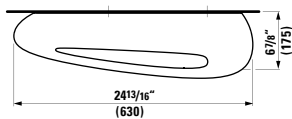

## 870972

Shelf with Towel Holder

24 13/16 x 6 14/16 x 1 15/16 "

**Colours:** .000

**Options:** .000

\*screwed (screws included)