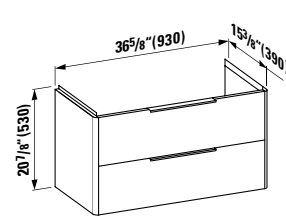

### 410202 SPACE

Vanity Unit, 2 drawers

36 13/16 x 16 2/16 x 20 8/16 "

Colours: .100 .101 .103