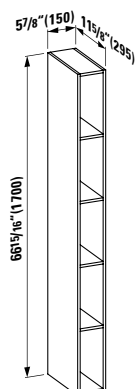

410905 SPACE

Tall Cabinet ,slim' with open front, 4 shelves

5 14/16 x 11 10/16 x 66 15/16 "

Colours: .100 .101 .103