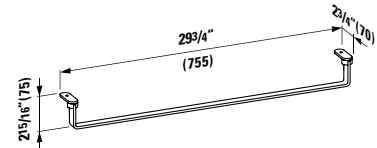

LIVING CITY

817433

Washbasin

23 10/16 x 18 2/16 x 6 2/16 "

Colours: .000

Options: .104 .109 .136

●/○

401182 CASE

Vanity Unit,
2 drawers

23 7/16 x 17 15/16 x 17 15/16 "

Colours: .463 .548

895424

Towel holder,
chromed

21 14/16 x 2 12/16 x 2 15/16 "

Colours: .004

Options: .000

817436

Washbasin

31 8/16 x 18 2/16 x 6 2/16 "

Colours: .000

Options: .104 .109 .136

●/○

401242 CASE

Vanity Unit,
2 drawers

31 2/16 x 17 15/16 x 17 15/16 "

Colours: .463 .548

895425

Towel holder,
chromed

29 12/16 x 2 12/16 x 2 15/16 "

Colours: .004

Options: .000

817437

Countertop Washbasin, undersurface ground

31 8/16 x 18 2/16 x 6 2/16 "

Colours: .000

Options: .104 .109 .136

●/○