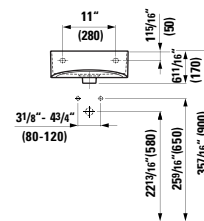

## 815341

Small Washbasin with tapbank

16 2/16 x 16 9/16 x 5 8/16 "

Colours: .000 .757

Options: .104 .109