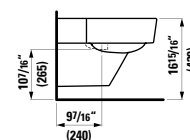

830281

Wall hanging Bidet
20 14/16 x 15 6/16 x 14 3/16 "

Colours: .000 .757

Options: .302