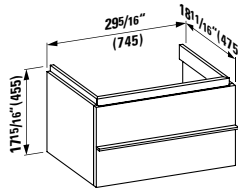

817439

Washbasin Console, shelf left
29 8/16 x 18 14/16 x 5 2/16 "

Colours: .000

Options: .104 .109 .136

●/○

401442 CASE

Vanity Unit, 2 drawers, incl. drawer organizer
29 5/16 x 18 11/16 x 17 15/16 "

Colours: .463 .548