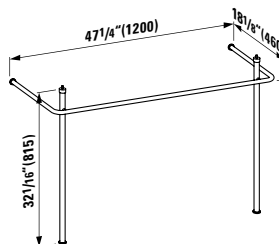

385963

Washbasin frame, chromed
47 7/16 x 18 2/16 x 29 5/16 "

Colours: .004

Options: .000

819963

Siphon cover plate for washbasin

7 14/16 x 11 4/16 x 12 13/16 "

Colours: .000

Options: .000

819964

Siphon cover plate for small washbasin

6 6/16 x 9 3/16 x 13 3/16 "

Colours: .000

Options: .000