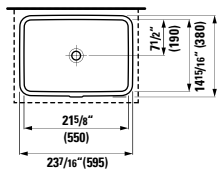

811968 LAUFEN PRO

Built-in Washbasin, ground

21 10/16 x 14 15/16 x 6 11/16 "

Colours: .000

Options: .109

○