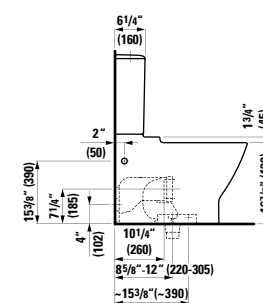

828703

Water Closet Tank,
water inlet bottom left

14 15/16 x 6 5/16 x 16 9/16 "

Colours: .000

Options: .843

891701

Seat with cover, removable,
with slow lowering system

19 11/16 x 14 6/16 x 1 15/16 "

Colours: .300

Options: .000