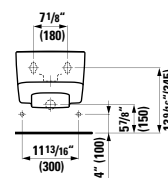

830961 LAUFEN PRO S

Wall hanging Bidet
20 14/16 x 14 6/16 x 11 13/16 "

Colours: .000

Options: .302