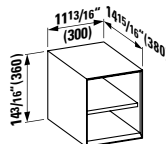

## 409100

Open shelf element

11 13/16 x 14 15/16 x 14 3/16 "

Colours: .250 .251