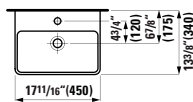

815961 LAUFEN PRO

Small Washbasin Console

17 11/16 x 13 6/16 x 5 11/16 "

Colours: .000

Options: .104 .109