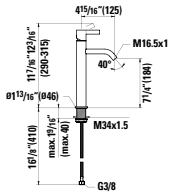

311338004120U

Column single lever basin mixer, projection 4 15/16 mm, fixed spout, without pop-up waste

Colours: .004