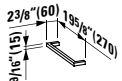

## 490950 CASE

Towel Holder for furniture, 10 10/16"

10 10/16 x 2 6/16 x 9/16 "

Colours: .104 .106

**231282**

Freestanding Bathtub, made of Sentec solid surface, with integrated overflow/front overflow and feet