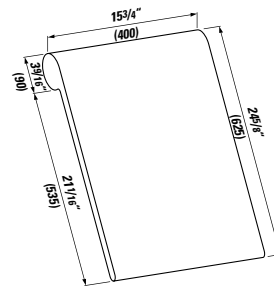

292340 SONAR

Backrest, light grey

15 12/16 x 3 9/16 x 24 10/16 "

Colours: .087

Options: .000