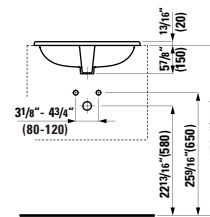

818963

Drop-in Washbasin
22 1/16 x 17 5/16 x 13/16 "

Colours: .000

Options: .104 .109 .136