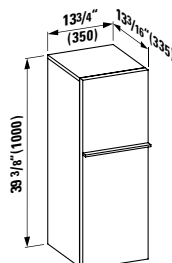

402012 CASE

Medium Cabinet, 2 glass shelves, door hinge right

13 12/16 x 15 12/16 x 64 15/16 "

Colours: .463 .548