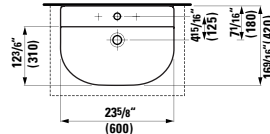

816342 SONAR

Countertop Washbasin, undersurface ground

23 10/16 x 16 9/16 x 5 8/16 "

Colours: .000 .757

Options: .104 .108 .109 .136