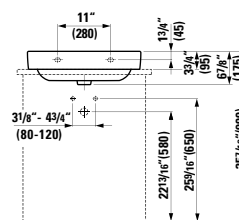

LAUFEN PRO

816963

Countertop Washbasin, undersurface ground
23 10/16 x 18 5/16 x 6 14/16 "

Colours: .000

Options: .104 .109 .136

●/○