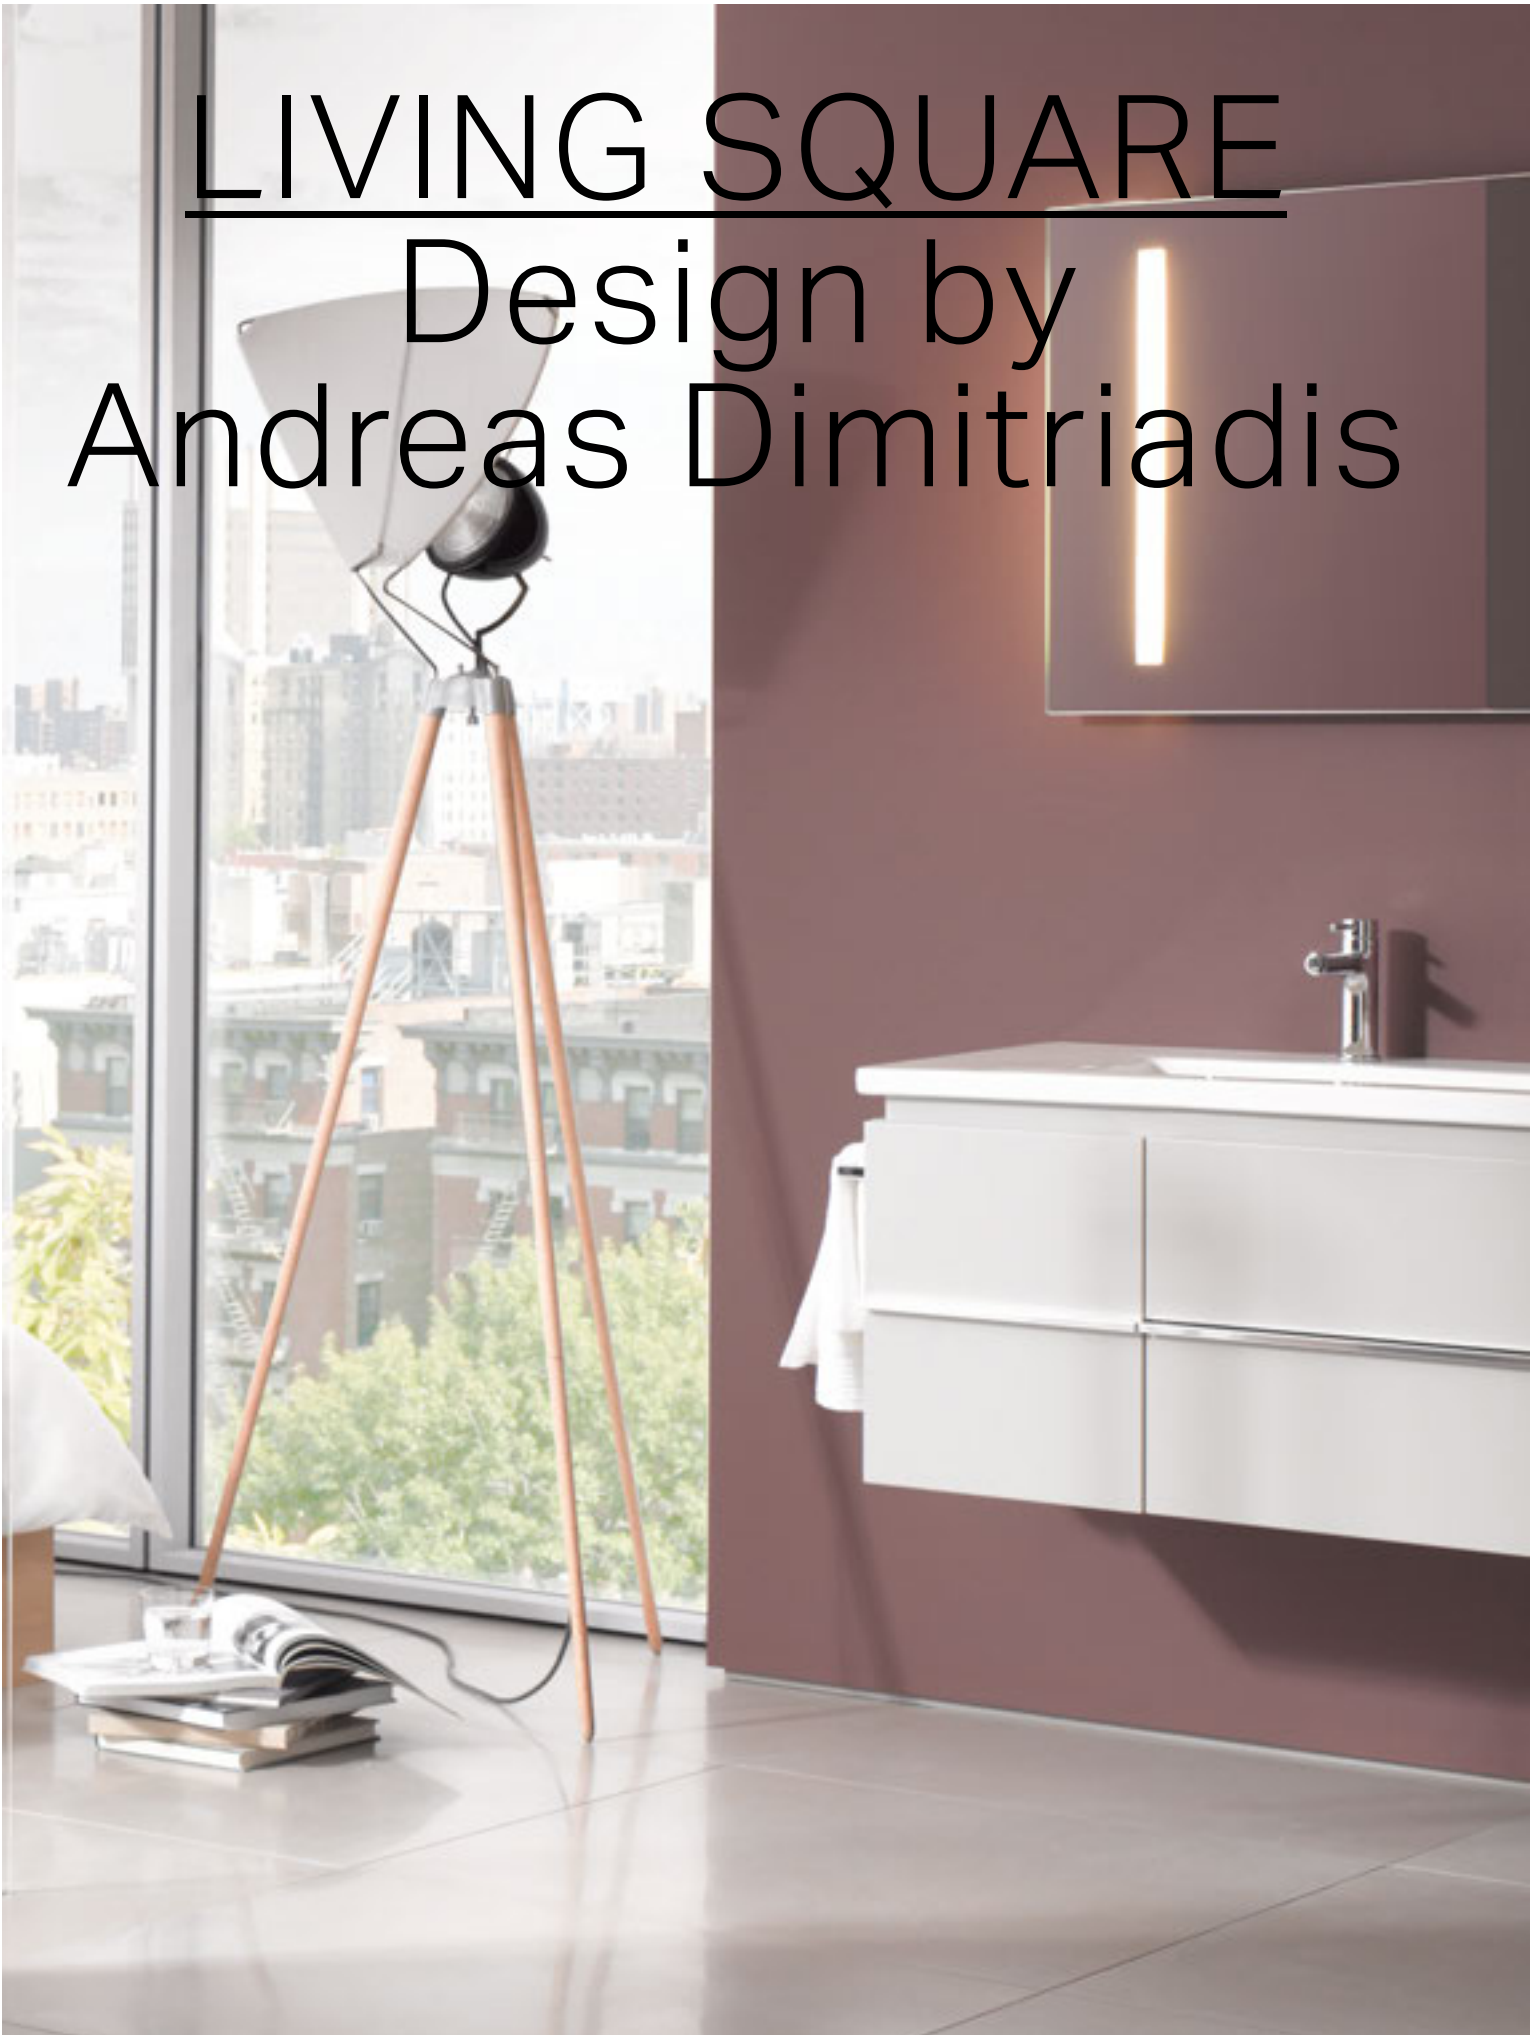

# LIVING SQUARE

Andreas Dimitriadis takes ceramic feasibility to its limits. The designer lives the DNA of each project and creates a stylised rhythm that finally unfolds in its finest form in LIVING SQUARE. Extremely flat elements with their flat surfaces and defined edges literally float in front of the wall bearing witness to an unparalleled fusion of elegance and bathroom culture. Large areas are cleverly hidden behind narrow silhouettes defining a functional wash place as the centre of the bathroom.