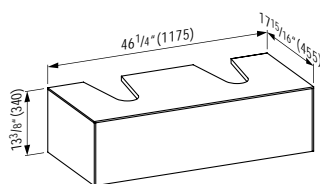

SONAR

405452

Drawer element, 1 drawer, cut-out left

46 4/16 x 17 15/16 x 13 6/16 "

Colours: .140 .141 .142

405453

Drawer element, 1 drawer, cut-out right

46 4/16 x 17 15/16 x 13 6/16 "

Colours: .140 .141 .142

405454

Drawer element, 1 drawer, cut-outs left and right

46 4/16 x 17 15/16 x 13 6/16 "

Colours: .140 .141 .142

405461

Drawer element, 1 drawer, centre cut-out

46 4/16 x 17 15/16 x 13 6/16 "

Colours: .140 .141 .142

405471

Drawer element, 1 drawer, centre cut-out

46 4/16 x 17 15/16 x 13 6/16 "

Colours: .140 .141 .142

405491

Tall Cabinet, 1 door, left hinged,
with 1 wooden shelf and 4 glass shelves

12 10/16 x 12 10/16 x 62 13/16 "

Colours: .040 .041 .042

405492

Tall Cabinet, 1 door, right hinged,
with 1 wooden shelf and 4 glass shelves

12 10/16 x 12 10/16 x 62 13/16 "

Colours: .040 .041 .042

490952 CASE

Towel Holder for furniture, 15 12/16"

15 12/16 x 2 6/16 x 9/16 "

Colours: .104 .106

Matching faucets
can be found in the
KARTELL BY LAUFEN FAUCETS
chapter.
Matching ceramic waste covers
can be found in the
CERAMIC ACCESSORIES
chapter.