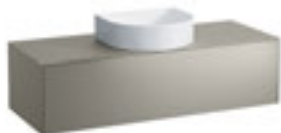

Drawer element, 1 drawer, matching bowl washbasins 812340, 812341, 812342, 812343, centre cut-out / incl. drilled tap hole

46 4/16 x 17 15/16 x 13 6/16 "

405421 / 405425