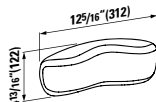

294103

Self-adhesive gel cushion

12 5/16 x 1 5/16 x 4 13/16 "

Colours: .016