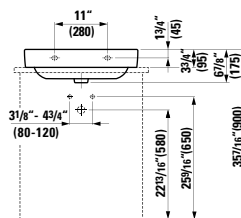

816963 LAUFEN PRO

Countertop Washbasin, undersurface ground
23 10/16 x 18 5/16 x 6 14/16 "

Colours: .000

Options: .104 .109 .136

●/○