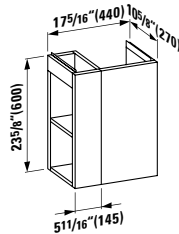

815334

Small Washbasin, tap bank right,
with concealed outlet

18 2/16 x 11 x 4 12/16 "

Colours: .000 .020 .757

Options: .111 .112

407518

Vanity Unit with one glas shelf,
door hinge right, open shelf left
17 5/16 x 10 10/16 x 23 10/16 "

Colours: .640 .641. 642