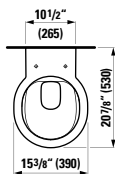

WALL HANGING WATER CLOSET BOWLS

820288 VAL

Wall hanging Water Closet Bowl, rimless, wash down
20 14/16 x 15 6/16 x 14 3/16 "

Colours: .000

Options: .250

894281 VAL

Seat and cover, removable,
with slow lowering system

17 11/16 x 15 9/16 x 1 15/16 "

Colours: .000 .757

Options: .000

820708 PALACE

Wall hanging Water Closet Bowl, wash down
22 1/16 x 14 3/16 x 14 15/16 "

Colours: .000

Options: .250