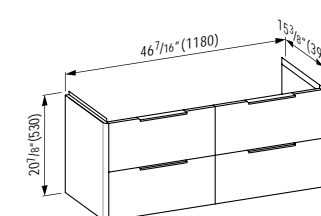

402534 BASE

Vanity unit, 4 drawers, incl. 2 drawer organizers

46 7/16 x 15 6/16 x 20 14/16 "

Colours: .260 .261 .262 .263 .M36