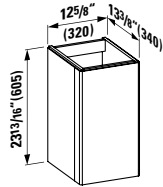

**Colours:** .000 .757

**Options:** .104 .109

**425351**

Vanity Unit, 1 aluminum door, door hinge left, with 2 shelves in the door, 1 shelf in the box  
12 10/16 x 13 6/16 x 23 13/16 "

**Colours:** .170 .171