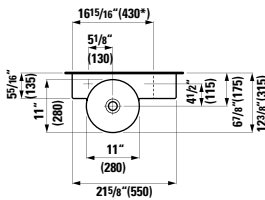

381281

Towel Holder

Colours: .004

815284

Small Washbasin round, shelf left,
cuttable to 16 15/16"

21 10/16 x 12 6/16 x 4 8/16 "

Colours: .000 .757

Options: .105