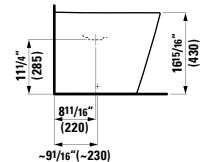

832331

Floorstanding Bidet

22 1/16 x 14 9/16 x 16 15/16 "

Colours: .000 .020 .757

Options: .302