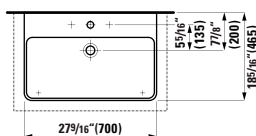

816967 LAUFEN PRO

Countertop Washbasin, undersurface ground
27 9/16 x 18 5/16 x 6 14/16 "

Colours: .000

Options: .104 .109 .136

●/○