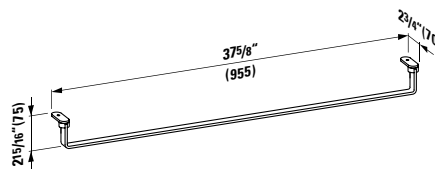

Vanity Unit,  
2 drawers

39 x 17 15/16 x 17 15/16 "

**Colours:** .463 .548

**895424**

Towel holder,  
chromed

21 14/16 x 2 12/16 x 2 15/16 "

**Colours:** .004

**Options:** .000