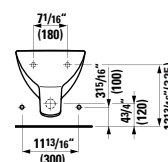

830951

Wall hanging Bidet
22 1/16 x 14 3/16 x 13 9/16 "

Colours: .000

Options: .304