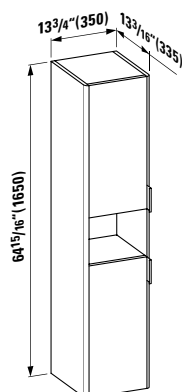

402691 BASE

Tall Cabinet, 2 doors, door hinge left, 1 open shelf, 2 glass shelves, design matching Vanity Units

13 12/16 x 13 3/16 x 64 15/16 "

Colours: .260 .261 .262 .263 .M36