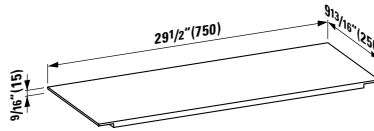

222332

Freestanding Bathtub, made of Sentec solid surface, with slot overflow/front overflow and tap bank at foot end, with lifting system

69 5/16 x 29 15/16 x 21 4/16 "

Colours: .000

Options: .616