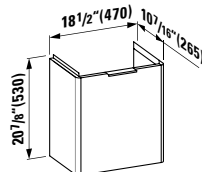

402101 BASE

Vanity Unit, 1 door, door hinge left,
incl. drawer organizer

18 8/16 x 10 7/16 x 20 14/16 "

Colours: .260 .261 .262 .263 .M36