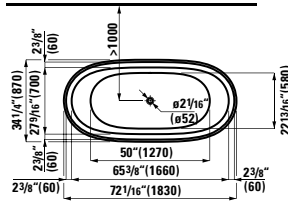

245972 ILBAGNOALESSI ONE

Freestanding Bathtub, made of Sentec solid surface, with centered outlet, with lifting system

72 1/16 x 34 4/16 x 20 14/16 "

Colours: .000

Options: .000