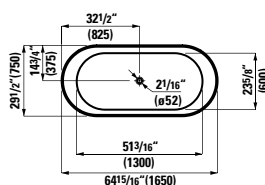

## 294103

Self-adhesive gel cushion

12 5/16 x 1 5/16 x 4 13/16 "

Colours: .016