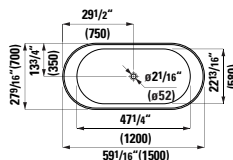

294103

Self-adhesive gel cushion

12 5/16 x 1 5/16 x 4 13/16 "

Colours: .016