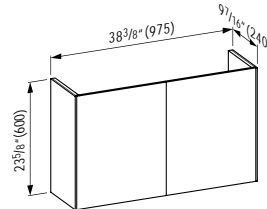

SONAR

810347

Washbasin

39 6/16 x 16 9/16 x 5 8/16 "

Colours: .000 .757

Options: .104 .107 .109 .136

405484

Vanity Unit, 2 doors

38 6/16 x 9 7/16 x 23 10/16 "

Colours: .040 .041 .042

816347

Countertop Washbasin, undersurface ground

39 6/16 x 16 9/16 x 5 8/16 "

Colours: .000 .757

Options: .104 .107 .108 .109 .136