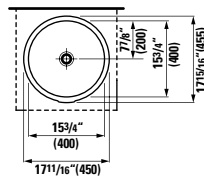

813439

Built-in Washbasin, ground

15 12/16 x 15 12/16 x 6 2/16 "

Colours: .000

Options: .109 .155

●/○