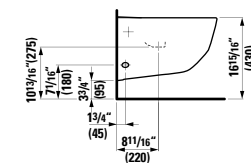

830952

Wall hanging Bidet
20 14/16 x 14 3/16 x 13 3/16 "

Colours: .000

Options: .304