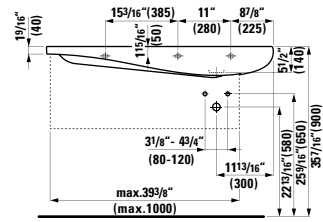

ILBAGNOALESSI ONE

814974

Washbasin Console, shelf left,
with concealed overflow, incl. ceramic waste cover
47 4/16 x 19 11/16 x 6 8/16 "

Colours: .400

Options: .104 .109

424500

Vanity Unit, 2 drawers
39 x 12 10/16 x 18 14/16 "

Colours: .630 .631

814971

Washbasin Console, shelf right,
with concealed overflow, incl. ceramic waste cover
63 x 19 11/16 x 6 8/16 "

Colours: .400

Options: .104 .109