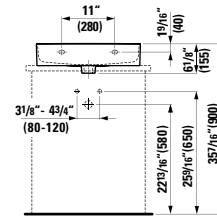

COUNTERTOP WASHBASINS

816282 VAL

Countertop Washbasin, undersurface ground

21 10/16 x 16 9/16 x 4 8/16 "

Colours: .000 .757

Options: .104 .109 .136