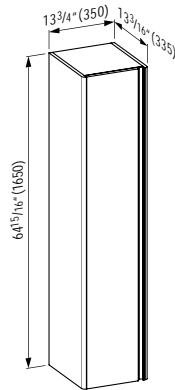

403032 BASE

Tall cabinet, 1 door, with handle anodized aluminum,
right hinged, 1 fixed shelf and 4 glass shelves

13 12/16 x 13 3/16 x 64 15/16 "

Colours: .260 .261 .262 .263 .266

64 15/16" (1650)

490950 CASE

Towel Holder for furniture, 10 10/16"
10 10/16 x 2 6/16 x 9/16 "

Colours: .104 .106

Matching other furnitures can be found in the BOUTIQUE chapter.
Matching faucets can be found in the KARTELL BY LAUFEN FAUCETS chapter.
Matching ceramic waste covers can be found in the CERAMIC ACCESSORIES chapter.