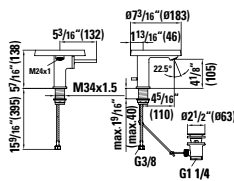

KARTELL BY LAUFEN FAUCETS

311331004111U

Single lever basin mixer ,disc' projection 4 5/16", with pop-up waste, including storage tray ,disc', transparent crystal

Colours: .004

311331004110U

Single lever basin mixer ,disc' projection 4 5/16", without pop-up waste, including storage tray ,disc', transparent crystal

Colours: .004