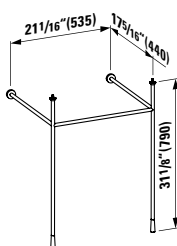

385335

Washbasin frame, chromed

21 1/16 x 17 5/16 x 31 2/16 "

Colours: .004 .450

Options: .000