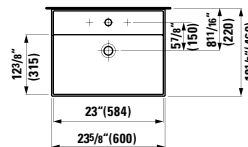

## 810333 KARTELL BY LAUFEN

Washbasin

23 10/16 x 18 2/16 x 5 11/16 "

Colours: .000 .020 .757

Options: .104 .109 .136