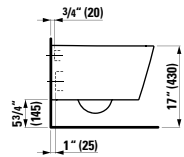

891331

Seat with cover, removable,
with slow lowering system
17 9/16 x 14 13/16 x 1 6/16 "

Colours: .000 .020 .757 .759

Options: .000

891333

Seat with cover, removable,
with slow lowering system
17 8/16 x 14 12/16 x 1 6/16 "

Colours: .000 .020 .757 .759

Options: .000

823338

Floorstanding Water Closet Bowl, wash down
22 1/16 x 14 9/16 x 16 15/16 "

Colours: .000 .020 .757

Options: .250