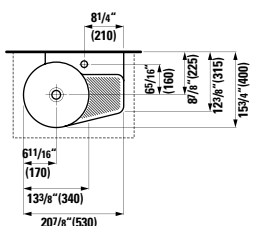

816288

Countertop Washbasin, undersurface ground, with semi-wet area and tap bank

20 14/16 x 15 12/16 x 4 8/16 "

Colours: .000 .757

Options: .106