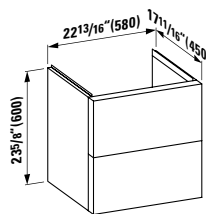

407569

Vanity Unit with two drawers,
incl. drawer organizer

22 13/16 x 17 11/16 x 23 10/16 "

Colours: .640 .641. 642