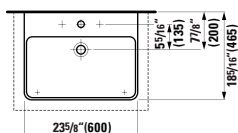

LAUFEN PRO

816963

Countertop Washbasin, undersurface ground
23 10/16 x 18 5/16 x 6 14/16 "

Colours: .000

Options: .104 .109 .136

●/○