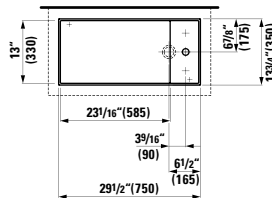

812332

Washbasin Bowl with tap bank, with concealed outlet

29 8/16 x 13 12/16 x 4 12/16 "

Colours: .000 .020 .757

Options: .111 .112