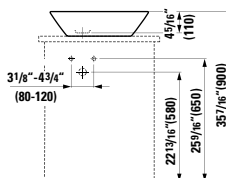

816802 PALOMBA COLLECTION

Washbasin Bowl
20 8/16 x 14 15/16 x 5 2/16 "

Colours: .000

Options: .112