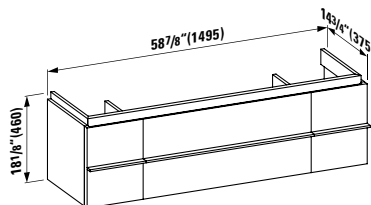

814706

Double Washbasin Console with Towel Bar, cuttable
59 1/16 x 20 1/16 x 6 8/16 "

Colours: .000

Options: .104 .136

401354 CASE

Vanity Unit, 2 drawers and 2 doors,
with 2 glass shelves

58 12/16 x 14 12/16 x 18 3/16 "

Colours: .463 .548

820708

Wall hanging Water Closet Bowl, wash down
22 1/16 x 14 3/16 x 14 15/16 "

Colours: .000

Options: .250

891701

Seat with cover, removable,
with slow lowering system

19 11/16 x 14 6/16 x 1 15/16 "

Colours: .300

Options: .000

824706

Floorstanding 2PC Water Closet Bowl,
wash down, with flushing rim,
outlet horizontal/vertical

27 9/16 x 14 3/16 x 35 4/16 "

Colours: .000

Options: .251