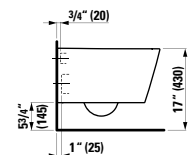

891331 KARTELL BY LAUFEN

Seat with cover, removable,
with slow lowering system

17 9/16 x 14 13/16 x 1 6/16 "

Colours: .000 .020 .757 .759

Options: .000

891333 KARTELL BY LAUFEN

Seat with cover, removable,
with slow lowering system

17 8/16 x 14 12/16 x 1 6/16 "

Colours: .000 .020 .757 .759

Options: .000