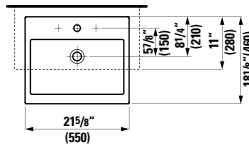

813432

Semi-recessed Washbasin, rectangular
21 10/16 x 18 2/16 x 5 8/16 "

Colours: .000

Options: .104 .109 .136

●/○