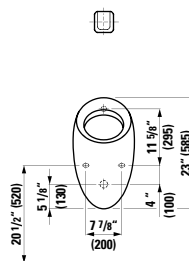

URINALS

840975 ILBAGNOALESSI ONE

Siphonic urinal, internal water inlet

11 7/16 x 12 13/16 x 23 1/16 "

Colours: .400

Options: .480