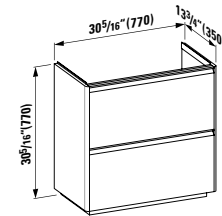

425401

Vanity Unit made of aluminum, 1 drawer, aluminum

30 5/16 x 13 12/16 x 14 "

Colours: .170 .171