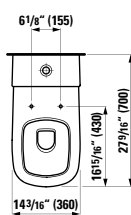

828803 PALOMBA COLLECTION

Water Closet Tank, water inlet bottom left 14 3/16 x 6 14/16 x 17 2/16 "

Colours: .000

Options: .261

891802 PALOMBA COLLECTION

Seat with cover, removable, with slow lowering system 17 7/16 x 14 3/16 x 1 6/16 "

Colours: .000

Options: .000