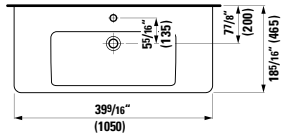

813966

Washbasin Console
41 5/16 x 18 2/16 x 6 14/16 "

402452 BASE

Vanity Unit, 2 drawers, incl. drawer organizer
39 12/16 x 17 5/16 x 20 14/16 "

Colours: .260 .261 .262 .263 .M36