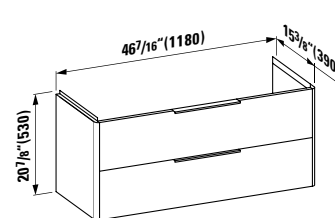

### 410222 SPACE

Vanity Unit, 2 drawers

46 10/16 x 16 2/16 x 20 8/16 "

Colours: .100 .101 .103