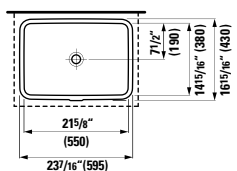

811968

Built-in Washbasin, ground
21 10/16 x 14 15/16 x 6 11/16 "

Colours: .000

Options: .109

○