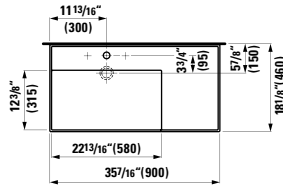

810338

Washbasin, shelf right, with concealed outlet

35 7/16 x 18 2/16 x 4 12/16 "

Colours: .000 .020 .757

Options: .111 .112 .185 .815

407618

Vanity Unit with two drawers,
incl. drawer organizer

34 10/16 x 17 11/16 x 23 10/16 "

Colours: .640 .641 .642

407569

Vanity Unit with two drawers,
incl. drawer organizer

22 13/16 x 17 11/16 x 23 10/16 "

Colours: .640 .641 .642