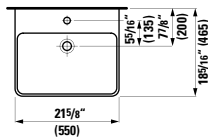

810962

Washbasin Console
21 10/16 x 18 5/16 x 6 14/16 "

Colours: .000

Options: .104 .109 .136

●/○

402172 BASE

Vanity Unit, 2 drawers, incl. drawer organizer

20 8/16 x 17 5/16 x 20 14/16 "

Colours: .260 .261 .262 .263 .M36