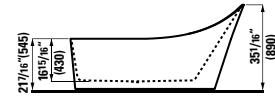

## 294103

Self-adhesive gel cushion

12 5/16 x 1 5/16 x 4 13/16 "

Colours: .016