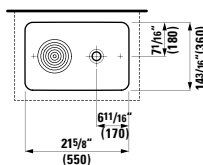

46 7/16 x 15 6/16 x 20 14/16 "

Colours: .260 .261 .262 .263 .M36

812282

Washbasin Bowl  
21 10/16 x 14 3/16 x 4 15/16 "

Colours: .000 .757

Options: .109

820288

Wall hanging Water Closet Bowl, rimless, wash down  
20 14/16 x 15 6/16 x 14 3/16 "