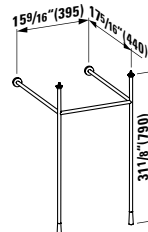

385334

Washbasin frame,
chromed

15 9/16 x 17 5/16 x 31 2/16 "

Colours: .004 .450

Options: .000