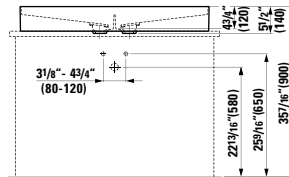

812348 SONAR

Washbasin Bowl, without tap bank, without overflow
39 6/16 x 14 9/16 x 5 2/16 "

Colours: .000 .757

Options: .112