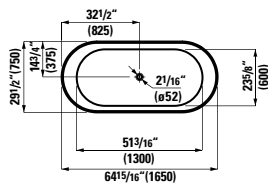

LAUFEN PRO

239952

Freestanding bathtub,
made of Marbond composite material

64 15/16 x 29 8/16 x 21 10/16 "

Colours: .000

Options: .000

294103

Self-adhesive gel cushion

12 5/16 x 1 5/16 x 4 13/16 "

Colours: .016

243952

Freestanding bathtub,
made of Marbond composite material

59 1/16 x 27 9/16 x 23 3/16 "

Colours: .000

Options: .000