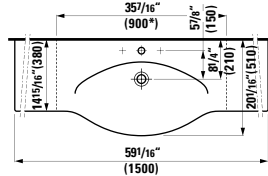

401352 CASE

Vanity unit, 2 drawers and 2 doors, with 2 glass shelves

58 14/16 x 14 12/16 x 18 2/16 "

Colours: .463 .548