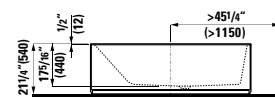

224332 KARTELL BY LAUFEN

Freestanding Bathtub, made of Sentec solid surface, with tap bank on left-hand side, with slot overflow/front overflow, with lifting system

66 15/16 x 33 14/16 x 21 4/16 "

Colours: .000

Options: .616