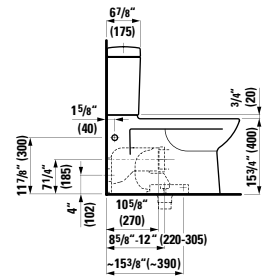

FLOORSTANDING WATER CLOSET BOWLS

824958 LAUFEN PRO

Floorstanding 2PC Water Closet Bowl, wash down, with flushing rim, outlet horizontal/vertical

27 9/16 x 14 3/16 x 15 12/16 "

Colours: .000

Options: .251

826953 LAUFEN PRO

Water Closet Tank, side water inlet bottom left

Colours: .000

Options: .261

893958 LAUFEN PRO

Seat with cover ,universal', removable, with slow lowering system, light version

Colours: .000

Options: .000

893958 LAUFEN PRO

Seat with cover ,universal', removable, with slow lowering system, light version

17 11/16 x 14 12/16 x 2 3/16 "

Colours: .000

Options: .000