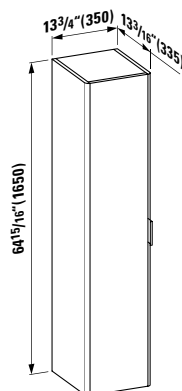

402671 BASE

Tall Cabinet, 1 door, door hinge left, 1 fixed shelf, 4 glass shelves, design matching Vanity Units

13 12/16 x 13 3/16 x 64 15/16 "

Colours: .260 .261 .262 .263 .M36