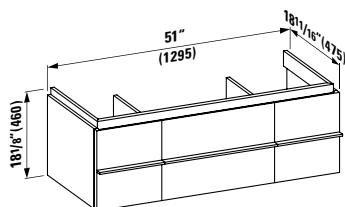

LIVING SQUARE

816436

Washbasin, also usable as double washbasin

51 3/16 x 18 14/16 x 5 14/16 "

Colours: .000

Options: .104 .107 .109 .136

401312 CASE

Vanity Unit, 2 drawers and 2 doors, with 2 glass shelves, incl. drawer organizer

51 x 18 11/16 x 17 15/16 "

Colours: .463 .548

381434

Towel Holder, chromed

49 7/16 x 2 12/16 x 2 15/16 "

Colours: .004

Options: .000

816438

Washbasin, cuttable to 39 6/16"

70 14/16 x 18 14/16 x 4 12/16 "

Colours: .000

Options: .104 .107 .109 .136