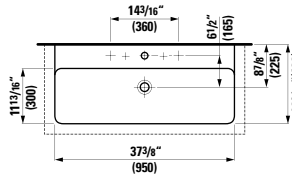

810287

Washbasin Console

37 6/16 x 16 9/16 x 4 8/16 "

Colours: .000 .757

Options: .104 .107 .109 .115 .136

410202 SPACE

Vanity Unit, 2 drawers

36 13/16 x 16 2/16 x 20 8/16 "

Colours: .100 .101 .103

402412 BASE

Vanity Unit, 2 drawers, incl. drawer organizer

36 10/16 x 15 6/16 x 20 14/16 "

Colours: .260 .261 .262 .263 .M36

816287

Countertop Washbasin, undersurface ground

37 6/16 x 16 9/16 x 4 8/16 "

Colours: .000 .757

Options: .104 .107 .109 .136

810289

Washbasin Console

47 4/16 x 16 9/16 x 6 2/16 "

Colours: .000 .757

Options: .104 .107 .109 .111 .112 .115

410222 SPACE

Vanity Unit, 2 drawers

46 10/16 x 16 2/16 x 20 8/16 "

Colours: .100 .101 .103

402472 BASE

Vanity Unit, 2 drawers, incl. drawer organizer

46 7/16 x 15 6/16 x 20 14/16 "

Colours: .260 .261 .262 .263 .M36