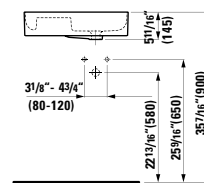

812282

Washbasin Bowl
21 10/16 x 14 3/16 x 4 15/16 "

Colours: .000 .757

Options: .109