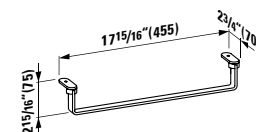

895423

Towel holder,
chromed

17 15/16 x 2 12/16 x 2 15/16 "

Colours: .004

Options: .000