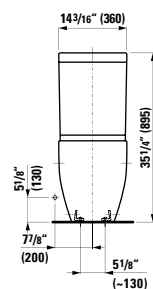

828803 PALOMBA COLLECTION

Water Closet Tank, water inlet bottom left 14 3/16 x 6 14/16 x 17 2/16 "

Colours: .000

Options: .261

891802 PALOMBA COLLECTION

Seat with cover, removable, with slow lowering system 17 7/16 x 14 3/16 x 1 6/16 "

Colours: .000

Options: .000