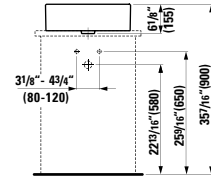

WASHBASIN BOWLS

811430 LIVING CITY

Washbasin Bowl, with tap bank
17 11/16 x 14 15/16 x 6 2/16 "

Colours: .000

Options: .104 .109