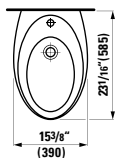

832971

Floorstanding Bidet, with concealed overflow,
incl. ceramic waste cover
23 1/16 x 15 6/16 x 16 5/16 "

Colours: .400

Options: .304