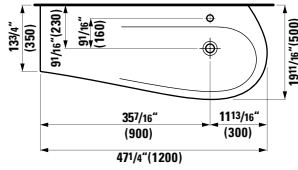

ILBAGNOALESSI ONE

814974

Washbasin Console, shelf left,
with concealed overflow, incl. ceramic waste cover
47 4/16 x 19 11/16 x 6 8/16 "

Colours: .400

Options: .104 .109

424500

Vanity Unit, 2 drawers
39 x 12 10/16 x 18 14/16 "

Colours: .630 .631

814971

Washbasin Console, shelf right,
with concealed overflow, incl. ceramic waste cover
63 x 19 11/16 x 6 8/16 "

Colours: .400

Options: .104 .109