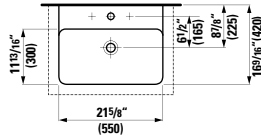

COUNTERTOP WASHBASINS

816282 VAL

Countertop Washbasin, undersurface ground

21 10/16 x 16 9/16 x 4 8/16 "

Colours: .000 .757

Options: .104 .109 .136