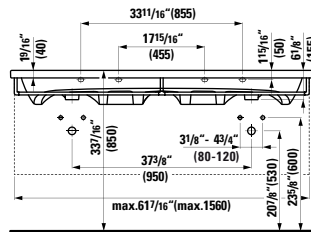

381803

Towel Rail for washbasin

61 7/16 x 1 x 3 12/16 "

Colours: .004

Options: .004

814809

Double Washbasin Console

63 x 19 11/16 x 6 2/16 "

Colours: .000

Options: .104 .109

●/○