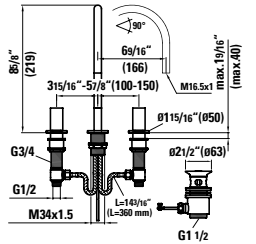

312333004220U

3-hole basin mixer, projection 6 9/16 mm, swivel spout, without pop-up waste valve

Colours: .004