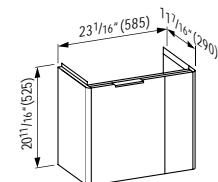

815285

Washbasin ,compact', with semi-wet area right

23 10/16 x 12 3/16 x 4 8/16 "

Colours: .000 .757

Options: .104