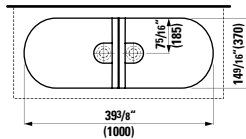

812348 SONAR

Washbasin Bowl, without tap bank, without overflow
39 6/16 x 14 9/16 x 5 2/16 "

Colours: .000 .757

Options: .112