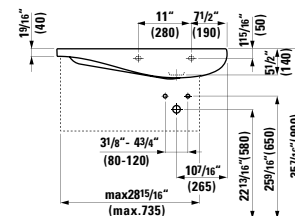

424450

Vanity Unit, 2 drawers

28 12/16 x 12 10/16 x 18 14/16 "

Colours: .630 .631

814973

●/○

Washbasin Console, shelf right,
with concealed overflow, incl. ceramic waste cover
47 4/16 x 19 11/16 x 6 8/16 "

Colours: .400

Options: .104 .109