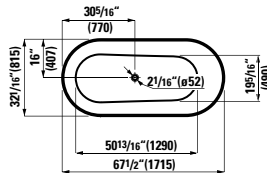

226332

Freestanding Bathtub, made of Sentec solid surface

67 8/16 x 32 1/16 x 20 8/16 "

Colours: .000

Options: .000

294103

Self-adhesive gel cushion

12 5/16 x 1 5/16 x 4 13/16 "

Colours: .016

386331

Mirror ‚All Saints‘, plastic

30 11/16 x 1 9/16 x 30 11/16 "

Colours: .081 .082 .084 .086 .087 .089 .090 .091 .092 .093

Options: .000