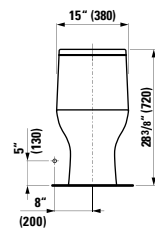

823948 SAVOY

One-piece Water Closet, siphonic action, Dual-Flush, including seat and cover, removable, with slow lowering system

29 8/16 x 14 15/16 x 28 6/16 "

Colours: .000

Options: .251