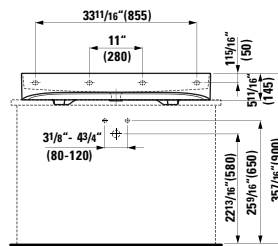

816347 SONAR

Countertop Washbasin, undersurface ground

39 6/16 x 16 9/16 x 5 8/16 "

Colours: .000 .757

Options: .104 .107 .108 .109 .136