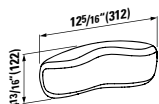

294103

Self-adhesive gel cushion

12 5/16 x 1 5/16 x 4 13/16 "

Colours: .016

Matching faucets
can be found in the
KARTELL BY LAUFEN FAUCETS
chapter.

Matching ceramic waste covers
can be found in the
CERAMIC ACCESSORIES
chapter.