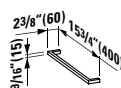

490952 CASE

Towel Holder for furniture, 15 12/16 "

15 12/16 x 2 6/16 x 9/16 "

Colours: .104 .106

Matching faucets
can be found in the
KARTELL BY LAUFEN FAUCETS
chapter.
Matching ceramic waste covers
can be found in the
CERAMIC ACCESSORIES
chapter.