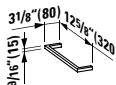

490951 CASE

Towel Holder for furniture, 12 10/16"

12 10/16 x 2 6/16 x 9/16 "

Colours: .104 .106