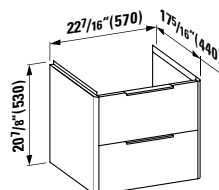

810963

Washbasin Console
23 10/16 x 18 5/16 x 6 14/16 "

Colours: .000

Options: .104 .109 .136

●/○

402232 BASE

Vanity Unit, 2 drawers, incl. drawer organizer

22 7/16 x 17 5/16 x 20 14/16 "

Colours: .260 .261 .262 .263 .M36