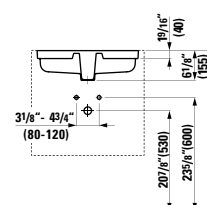

812431

Built-in Washbasin, rectangular, ground

19 5/16 x 12 3/16 x 6 2/16 "

Colours: .000

Options: .109 .155

●/○