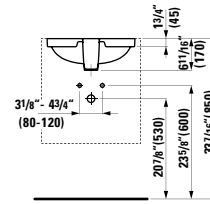

LAUFEN PRO

818962

Built-in Washbasin, ground
16 9/16 x 16 9/16 x 6 11/16 "

Colours: .000

Options: .109