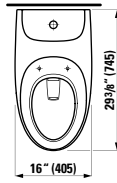

FLOORSTANDING WATER CLOSET BOWLS

823970 ILBAGNOALESSI ONE

One-piece Water Closet, siphonic action, Dual-Flush, including seat and cover, removable, with slow lowering system

29 5/16 x 15 15/16 x 28 12/16 "

Colours: .400

Options: .000