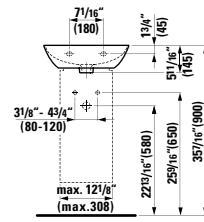

815301

Small Washbasin

17 11/16 x 16 2/16 x 4 12/16 "

Colours: .000 .757

Options: .104 .109

425301

Vanity Unit, 1 aluminum door, door hinge left, with 2 shelves in the door, 1 shelf in the box

11 x 12 3/16 x 23 13/16 "

Colours: .170 .171