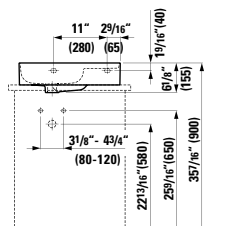

816288

Countertop Washbasin, undersurface ground, with semi-wet area and tap bank

20 14/16 x 15 12/16 x 4 8/16 "

Colours: .000 .757

Options: .106