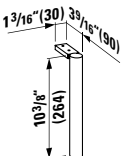

402990 BASE

Set of adjustable feet (2 pieces), height 10 6/16",
anodized aluminum surface

1 3/16 x 3 9/16 x 10 6/16 "