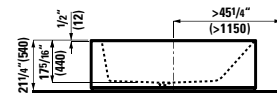

222332

Freestanding Bathtub, made of Sentec solid surface, with slot overflow/front overflow and tap bank at foot end, with lifting system

69 5/16 x 29 15/16 x 21 4/16 "

Colours: .000

Options: .616