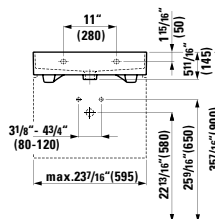

## 810333 KARTELL BY LAUFEN

Washbasin

23 10/16 x 18 2/16 x 5 11/16 "

Colours: .000 .020 .757

Options: .104 .109 .136