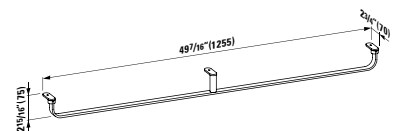

381434

Towel Holder,
chromed
49 7/16 x 2 12/16 x 2 15/16 "

Colours: .004

Options: .000