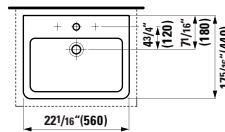

818963

Drop-in Washbasin
22 1/16 x 17 5/16 x 13/16 "

Colours: .000

Options: .104 .109 .136