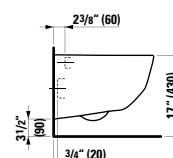

891601 LAUFEN PRO

Seat and cover, removable with
slow lowering system

Colours: .000 .757

Options: .000

894966 LAUFEN PRO

Seat and cover, removable with
slow lowering system

17 8/16 x 14 9/16 x 1 12/16 "

Colours: .000

Options: .000