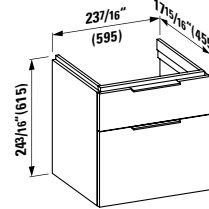

810334

Washbasin, shelf right, with concealed outlet

23 10/16 x 18 2/16 x 4 12/16 "

Colours: .000 .020 .757

Options: .111 .112 .185 .815

407558

Vanity Unit with two drawers, incl. drawer organizer

22 13/16 x 17 11/16 x 23 10/16 "

Colours: .640 .641. 642

407552

Vanity Unit, 2 drawers, incl. drawer organizer

23 7/16 x 17 15/16 x 24 3/16 "

Colours: .631