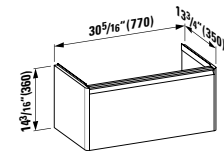

403001 BASE

Vanity Unit, 1 drawer, with handle anodized aluminum
30 5/16 x 13 12/16 x 14 3/16 "

Colours: .260 .261 .262 .263 .266