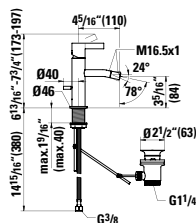

341331004101U

Single lever bidet mixer, projection 4 5/16 mm, fixed spout, with pop-up waste

Colours: .004