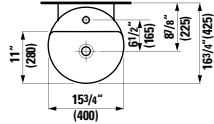

811281

Small Washbasin
15 12/16 x 16 12/16 x 4 5/16 "

Colours: .000 .757

Options: .104 .109 .112