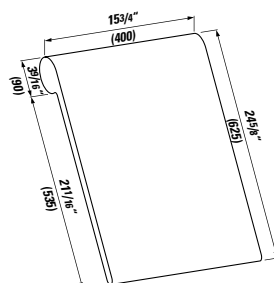

231282

Freestanding Bathtub, made of Sentec solid surface, with integrated overflow/front overflow and feet

51 3/16 x 51 3/16 x 21 10/16 "

Colours: .000

Options: .000

292340 SONAR

Backrest, light grey

15 12/16 x 3 9/16 x 24 10/16 "

Colours: .087

Options: .000

230282

Freestanding Bathtub, made of Sentec solid surface, with integrated overflow/front overflow and feet

63 x 29 8/16 x 20 8/16 "

Colours: .000

Options: .000

292340 SONAR

Backrest, light grey

15 12/16 x 3 9/16 x 24 10/16 "

Colours: .087

Options: .000

872280

Toilet roll holder, right

6 11/16 x 5 5/16 x 4 8/16 "

Colours: .000

872281

Toilet roll holder, left

6 11/16 x 5 5/16 x 4 8/16 "

Colours: .000