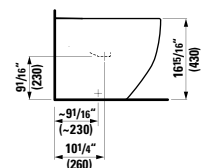

832801

Floorstanding Bidet
22 1/16 x 14 3/16 x 16 15/16 "

Colours: .000

Options: .304