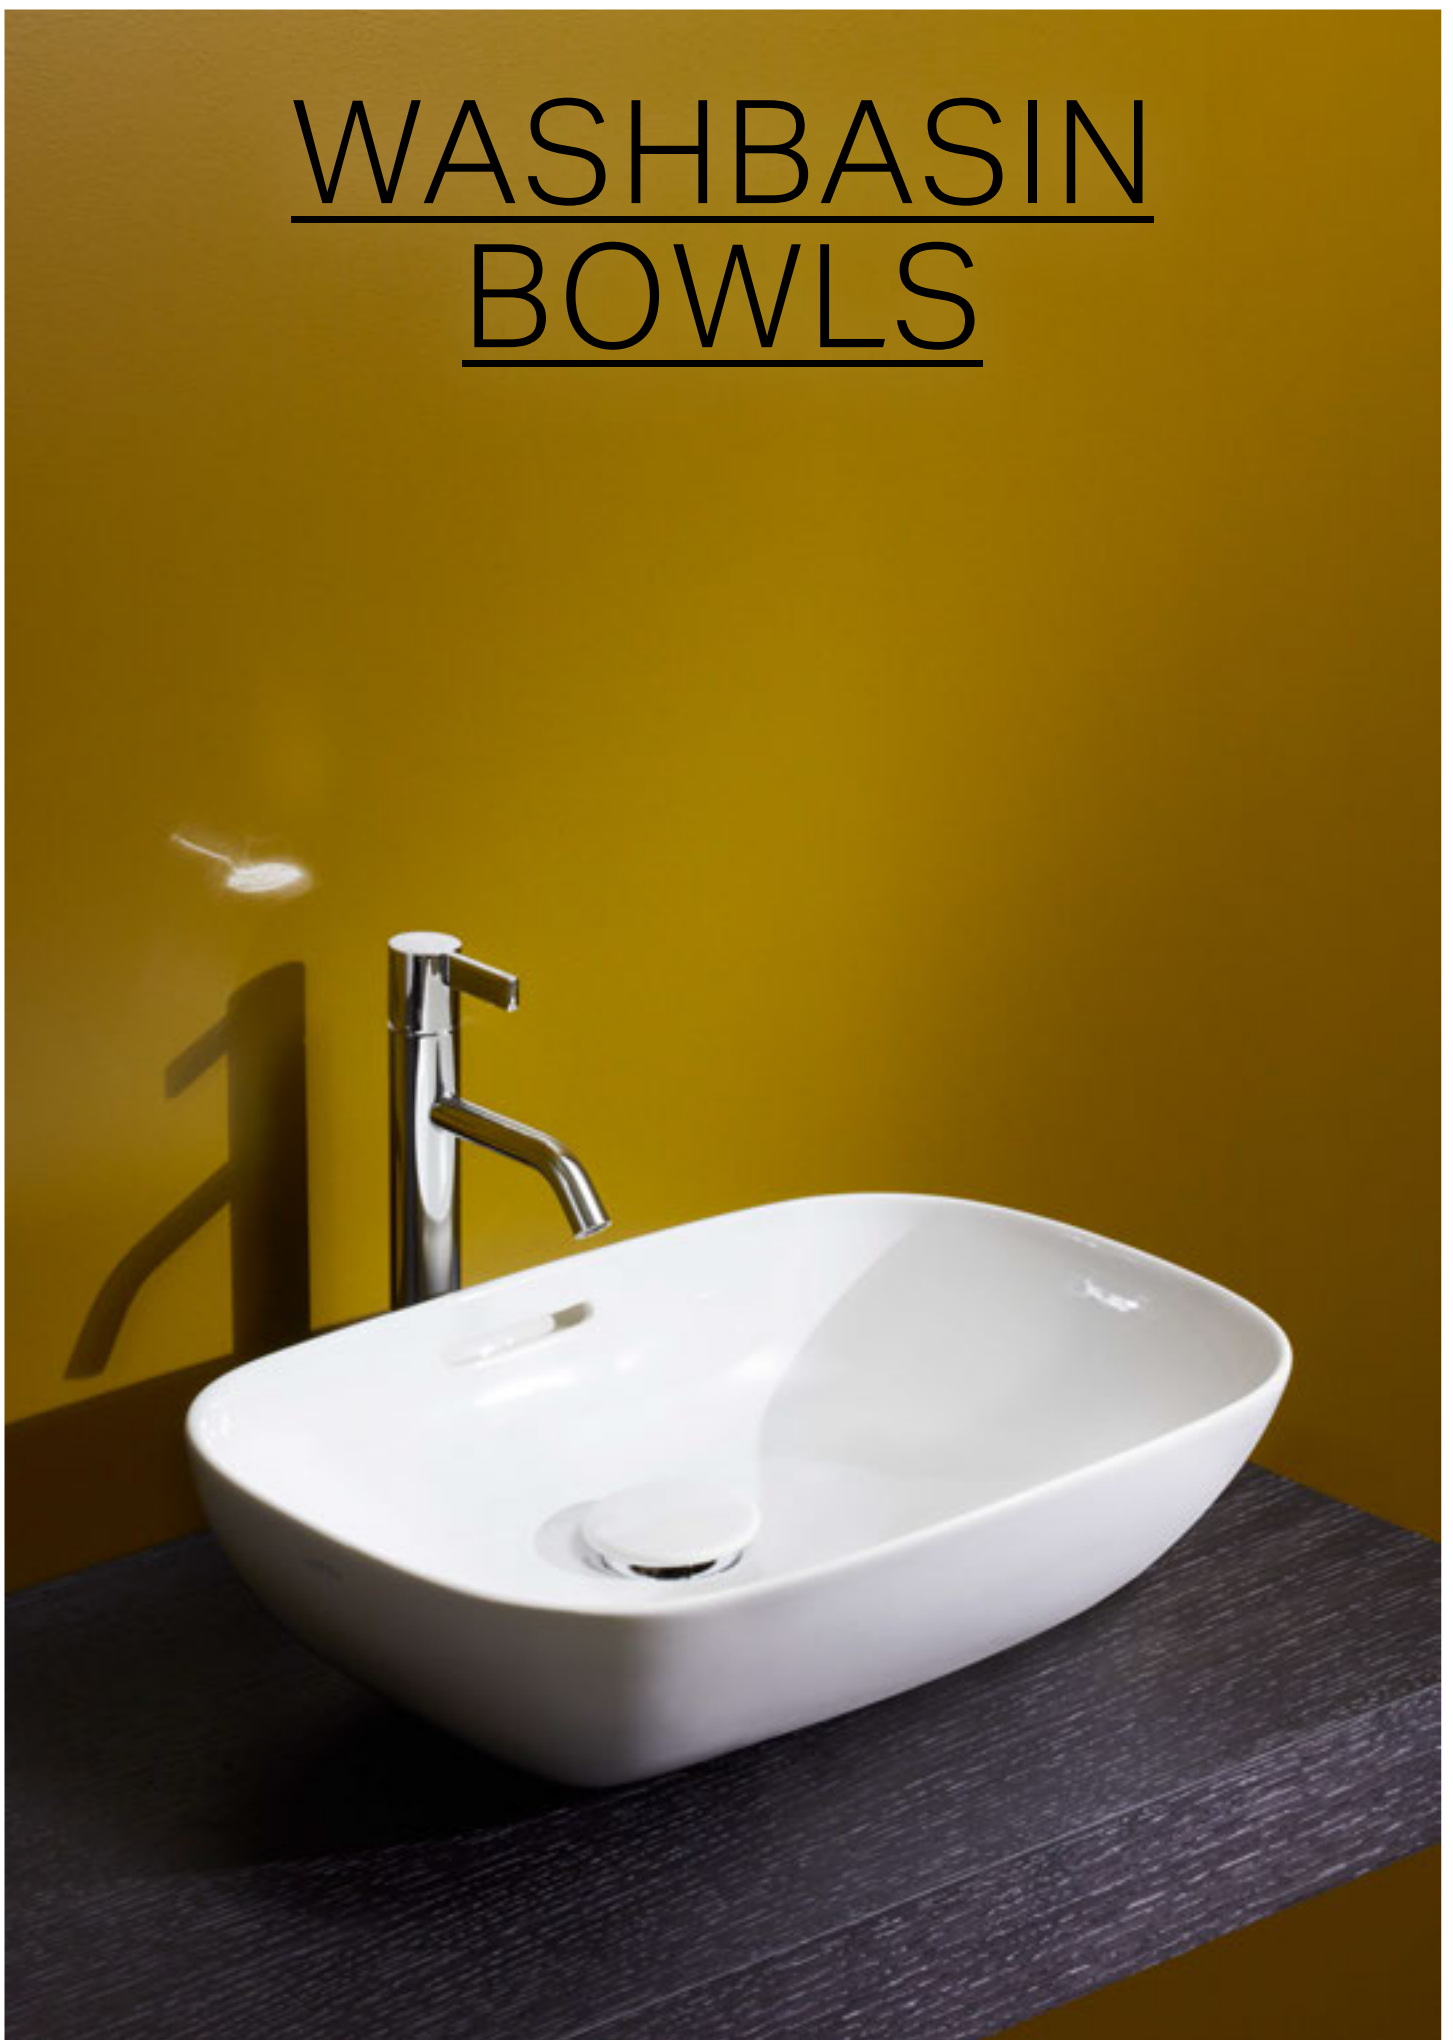

WASHBASIN BOWLS