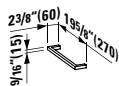

490950 CASE

Towel Holder for furniture, 10 10/16"

10 10/16 x 2 6/16 x 9/16 "

Colours: .104 .106

Matching faucets
can be found in the
KARTELL BY LAUFEN FAUCETS
chapter.