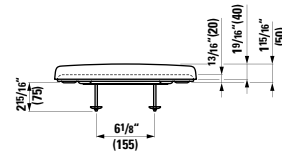

## 823948 SAVOY

One-piece Water Closet, siphonic action, Dual-Flush, including seat and cover, removable, with slow lowering system

29 8/16 x 14 15/16 x 28 6/16 "

Colours: .000

Options: .251