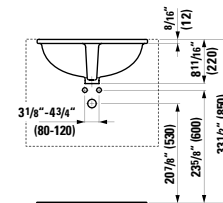

811291 LIPSY

Built-in Washbasin, ground
22 4/16 x 16 2/16 x 8 11/16 "

Colours: .000

Options: .000

*without taphole, with overflow in the front