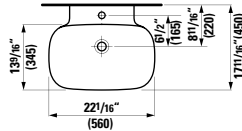

**Colours:** .000 .757

**Options:** .104 .109

**425351**

Vanity Unit, 1 aluminum door, door hinge left, with 2 shelves in the door, 1 shelf in the box  
12 10/16 x 13 6/16 x 23 13/16 "

**Colours:** .170 .171