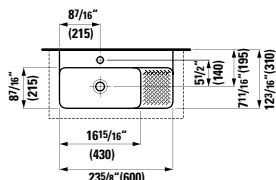

815285

Washbasin ,compact', with semi-wet area right

23 10/16 x 12 3/16 x 4 8/16 "

Colours: .000 .757

Options: .104

402552 BASE

Vanity unit, 2 doors

23 1/16 x 11 7/16 x 20 11/16 "

Colours: .260 .261 .262 .263 .M36

381282

Towel Holder

Colours: .004

817285

Countertop Washbasin, undersurface ground ,compact', with semi-wet area right

23 10/16 x 12 3/16 x 4 8/16 "

Colours: .000 .757

Options: .104 .109

815288

Washbasin, with semi-wet area and tap bank

20 14/16 x 15 12/16 x 4 8/16 "

Colours: .000 .757

Options: .106

381285

Towel Holder

Colours: .004

816288

Countertop Washbasin, undersurface ground, with semi-wet area and tap bank

20 14/16 x 15 12/16 x 4 8/16 "

Colours: .000 .757

Options: .106