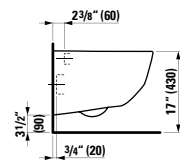

891601

Seat and cover, removable with
slow lowering system

Colours: .000 .757

Options: .000

894966

Seat and cover, removable with
slow lowering system

17 8/16 x 14 9/16 x 1 12/16 "

Colours: .000

Options: .000

820969

Wall hanging Water Closet Bowl, wash down
20 14/16 x 14 3/16 x 13 9/16 "

Colours: .000 .757

Options: .250