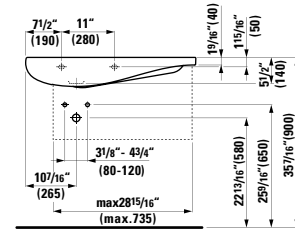

814975

●/○

Washbasin console, shelf right,
with concealed overflow, incl. ceramic waste cover
35 7/16 x 19 11/16 x 6 8/16 "

Colours: .400

Options: .104 .109

424470

Vanity Unit, 2 drawers

28 12/16 x 12 10/16 x 18 14/16 "

Colours: .630 .631

814976

●/○

Washbasin Console, shelf left,
with concealed overflow, incl. ceramic waste cover
35 7/16 x 19 11/16 x 6 8/16 "

Colours: .400

Options: .104 .109