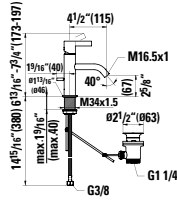

KARTELL BY LAUFEN FAUCETS

311331004101U

Single lever basin mixer, projection 4 8/16 mm, fixed spout, with pop-up waste

Colours: .004

311331004100U

Single lever basin mixer, projection 4 8/16 mm, fixed spout, without pop-up waste

Colours: .004