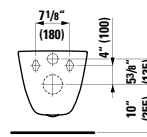

891601

Seat and cover, removable with
slow lowering system

Colours: .000 .757

Options: .000

894966

Seat and cover, removable with
slow lowering system

17 8/16 x 14 9/16 x 1 12/16 "

Colours: .000

Options: .000

820969

Wall hanging Water Closet Bowl, wash down
20 14/16 x 14 3/16 x 13 9/16 "

Colours: .000 .757

Options: .250