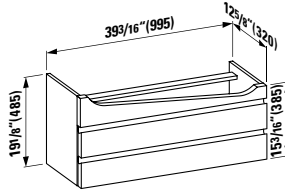

ILBAGNOALESSI ONE

814974

Washbasin Console, shelf left,
with concealed overflow, incl. ceramic waste cover
47 4/16 x 19 11/16 x 6 8/16 "

Colours: .400

Options: .104 .109

424500

Vanity Unit, 2 drawers
39 x 12 10/16 x 18 14/16 "

Colours: .630 .631

814971

Washbasin Console, shelf right,
with concealed overflow, incl. ceramic waste cover
63 x 19 11/16 x 6 8/16 "

Colours: .400

Options: .104 .109