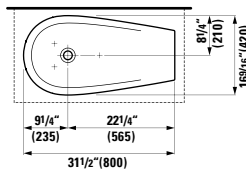

424161

Vanity Unit, 47 4/16", cut out left, 3 drawers

47 4/16 x 19 11/16 x 13 "

Colours: .630 .631

424162

Vanity Unit, 47 4/16", cut out right, 3 drawers

47 4/16 x 19 11/16 x 13 "

Colours: .630 .631

820978

Wall hanging Water Closet Bowl, wash down

23 1/16 x 15 6/16 x 15 12/16 "

Colours: .400

Options: .250