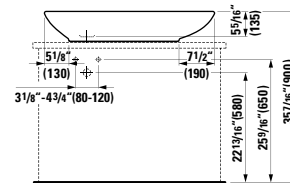

816801 PALOMBA COLLECTION ○

Washbasin Bowl

35 7/16 x 15 12/16 x 6 5/16 "

Colours: .000

Options: .112