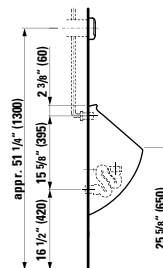

URINALS

840975 ILBAGNOALESSI ONE

Siphonic urinal, internal water inlet

11 7/16 x 12 13/16 x 23 1/16 "

Colours: .400

Options: .480