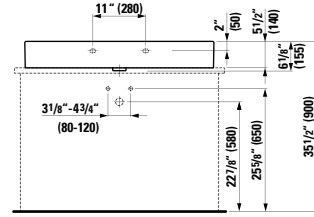

COUNTERTOP WASHBASINS

818438 LIVING CITY

Countertop Washbasin, undersurface ground

39 6/16 x 18 2/16 x 6 2/16 "

Colours: .000

Options: .104 .107 .109 .136