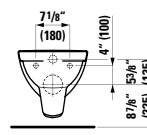

893958

Seat with cover ,universal',
removable, with slow lowering
system, light version

Colours: .000

Options: .000