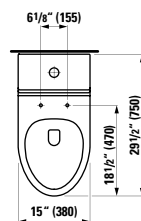

823948 SAVOY

One-piece Water Closet, siphonic action, Dual-Flush, including seat and cover, removable, with slow lowering system

29 8/16 x 14 15/16 x 28 6/16 "

Colours: .000

Options: .251