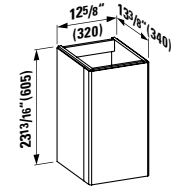

**Colours:** .000 .757

**Options:** .104 .109

**425351**

Vanity Unit, 1 aluminum door, door hinge left, with 2 shelves in the door, 1 shelf in the box  
12 10/16 x 13 6/16 x 23 13/16 "

**Colours:** .170 .171