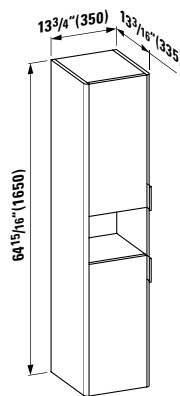

402691 BASE

Tall Cabinet, 2 doors, door hinge left, 1 open shelf, 2 glass shelves, design matching Vanity Units

13 12/16 x 13 3/16 x 64 15/16 "

Colours: .260 .261 .262 .263 .M36

402692 BASE

Tall Cabinet, 2 doors, door hinge right, 1 open shelf, 2 glass shelves, design matching Vanity Units

13 12/16 x 13 3/16 x 64 15/16 "

Colours: .260 .261 .262 .263 .M36

402671 BASE

Tall Cabinet, 1 door, door hinge left, 1 fixed shelf, 4 glass shelves, design matching Vanity Units

13 12/16 x 13 3/16 x 64 15/16 "

Colours: .260 .261 .262 .263 .M36