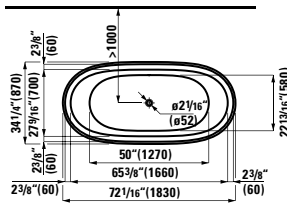

294103

Self-adhesive gel cushion

12 5/16 x 1 5/16 x 4 13/16 "

Colours: .016

492401

Small organizer for drawer (not suitable for: 424053, 424151, 424152, 424360)

14 9/16 x 7 15/16 x 1 12/16 "

Colours: .630 .631