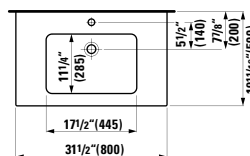

864961

Combipack 31 8/16", Washbasin ,slim' with Vanity Unit ,Base' with 2 drawers, incl. drawer organizer
31 8/16 x 19 11/16 x 24 "

Colours: .260 .261 .262 .263

Options: .104