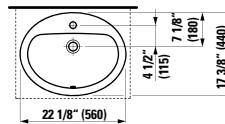

813951

Drop-in Washbasin
22 1/16 x 17 5/16 x 13/16 "

Colours: .000

Options: .104