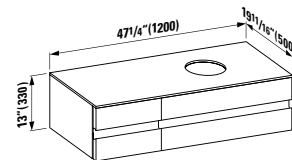

424161

Vanity Unit, 47 4/16", cut out left, 3 drawers

47 4/16 x 19 11/16 x 13 "

Colours: .630 .631

424162

Vanity Unit, 47 4/16", cut out right, 3 drawers

47 4/16 x 19 11/16 x 13 "

Colours: .630 .631

820978

Wall hanging Water Closet Bowl, wash down

23 1/16 x 15 6/16 x 15 12/16 "

Colours: .400

Options: .250