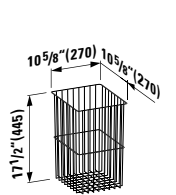

493020 BASE

Laundry hamper for tall Cabinets

10 10/16 x 10 10/16 x 17 11/16 "

402990 BASE

Set of adjustable feet (2 pieces), height 10 6/16",
anodized aluminum surface

1 3/16 x 3 9/16 x 10 6/16 "