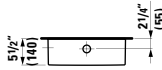

828663 UNIVERSAL

Floorstanding water tank,
water inlet on the left side or at the bottom
15 12/16 x 5 8/16 x 38 9/16 "

Colours: .000

Options: .733