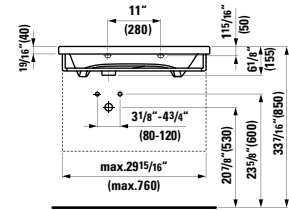

PALOMBA COLLECTION

814804

Washbasin Console, asymmetrical

31 8/16 x 19 11/16 x 6 5/16 "

Colours: .000

Options: .104 .109

381801

Towel Rail for washbasin

29 15/16 x 1 x 3 12/16 "

Colours: .004

Options: .004