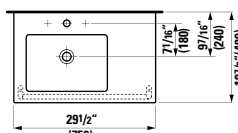

401422 CASE

Vanity Unit, 2 drawers, incl. drawer organizer
29 5/16 x 18 11/16 x 17 15/16 "

Colours: .463 .548