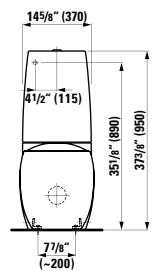

822978 ILBAGNOALESSI ONE

Floorstanding 2PC Water Closet Bowl, wash down 15 6/16 x 28 6/16 x 37 6/16 "

Colours: .400

Options: .251

826971 ILBAGNOALESSI ONE 892971 ILBAGNOALESSI ONE

Water Closet Tank, rear water inlet (left top) 14 9/16 x 6 5/16 x 19 2/16 "

Colours: .400

Options: .260

Seat with cover, removable, with slow lowering system 18 15/16 x 13 12/16 x 4 3/16 "

Colours: .000

Options: .000

824808 PALOMBA COLLECTION

Floorstanding 2PC Water Closet Bowl, wash down 27 9/16 x 14 3/16 x 18 2/16 "

Colours: .000

Options: .251