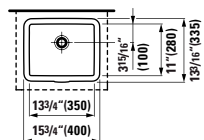

812432

Built-in Washbasin

13 12/16 x 11 x 6 11/16 "

Colours: .000

Options: .109 .155

●/○