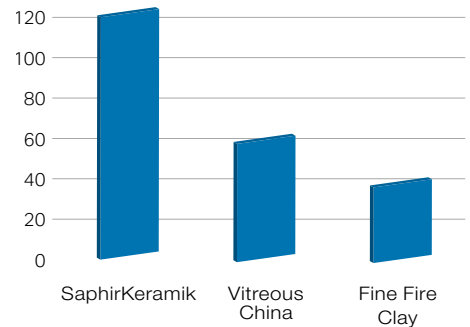

BENDING STRENGTH MPa

Source: Bundesanstalt für Materialforschung- und Prüfung, Berlin, 2011