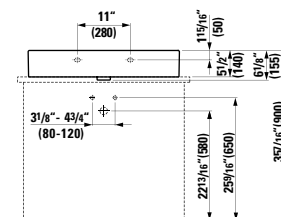

817437 LIVING CITY

Countertop Washbasin, undersurface ground

31 8/16 x 18 2/16 x 6 2/16 "

Colours: .000

Options: .104 .109 .136