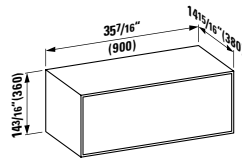

BOUTIQUE

409000

Drawer element 900, 1 drawer

35 7/16 x 14 15/16 x 14 3/16 "

Colours: .250 .251