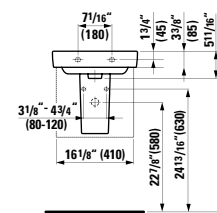

815961 LAUFEN PRO

Small Washbasin Console

17 11/16 x 13 6/16 x 5 11/16 "

Colours: .000

Options: .104 .109