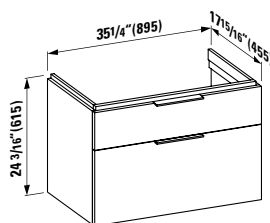

407602

Vanity Unit, 2 drawers,
incl. drawer organizer

35 4/16 x 17 15/16 x 24 3/16 "

Colours: .631