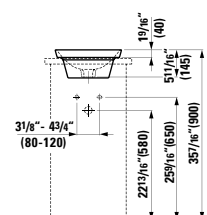

817301

Drop-in Washbasin

13 12/16 x 14 6/16 x 5 14/16 "

Colours: .000 .757

Options: .109 .112