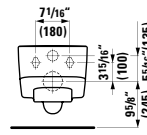

820963

Wall hanging Water Closet Bowl, wash down
20 14/16 x 14 6/16 x 13 12/16 "

Colours: .000

Options: .250

891961

Seat with cover, removable,
with slow lowering system
17 8/16 x 14 6/16 x 1 6/16 "

Colours: .000

Options: .000

820968

Wall hanging Water Closet Bowl, rimless, wash down
20 14/16 x 14 3/16 x 14 3/16 "

Colours: .000 .757

Options: .250