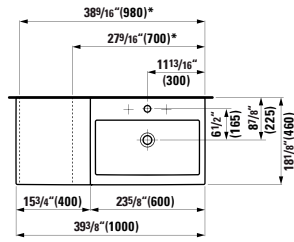

LIVING CITY

818431

Washbasin, shelf left

39 6/16 x 18 2/16 x 6 2/16 "

Colours: .000

Options: .104 .109 .136

●/○

401282 CASE

Vanity Unit,
2 drawers

39 x 17 15/16 x 17 15/16 "

Colours: .463 .548