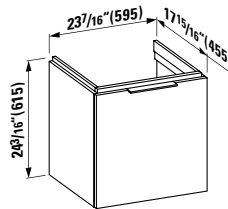

407551

Vanity Unit, 1 drawer and internal shelf, incl. drawer organizer

23 7/16 x 17 15/16 x 24 3/16 "

Colours: .631

407501

Vanity Unit, 1 drawer and internal shelf, incl. drawer organizer

17 15/16 x 17 15/16 x 24 3/16 "

Colours: .631