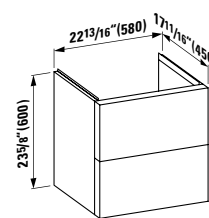

810338

Washbasin, shelf right, with concealed outlet

35 7/16 x 18 2/16 x 4 12/16 "

Colours: .000 .020 .757

Options: .111 .112 .185 .815

407618

Vanity Unit with two drawers,
incl. drawer organizer

34 10/16 x 17 11/16 x 23 10/16 "

Colours: .640 .641 .642

407569

Vanity Unit with two drawers,
incl. drawer organizer

22 13/16 x 17 11/16 x 23 10/16 "

Colours: .640 .641 .642