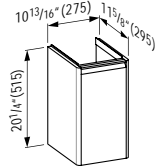

403011 BASE

Vanity Unit, 1 door, left hinged, 1 internal shelf, with handle anodized aluminum

10 13/16 x 11 10/16 x 20 4/16 "

Colours: .260 .261 .262 .263 .266