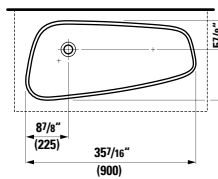

816801

Washbasin Bowl

35 7/16 x 16 9/16 x 6 5/16 "

Colours: .000

Options: .112

○

820808

Wall hanging Water Closet Bowl, wash down

21 4/16 x 14 3/16 x 16 15/16 "

Colours: .000

Options: .250