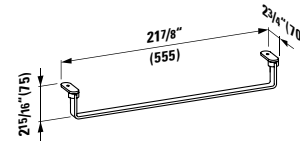

LIVING CITY

817433

Washbasin

23 10/16 x 18 2/16 x 6 2/16 "

Colours: .000

Options: .104 .109 .136

●/○

401182 CASE

Vanity Unit,
2 drawers

23 7/16 x 17 15/16 x 17 15/16 "

Colours: .463 .548

895424

Towel holder,
chromed

21 14/16 x 2 12/16 x 2 15/16 "

Colours: .004

Options: .000

817436

Washbasin

31 8/16 x 18 2/16 x 6 2/16 "

Colours: .000

Options: .104 .109 .136

●/○

401242 CASE

Vanity Unit,
2 drawers

31 2/16 x 17 15/16 x 17 15/16 "

Colours: .463 .548

895425

Towel holder,
chromed

29 12/16 x 2 12/16 x 2 15/16 "

Colours: .004

Options: .000

817437

Countertop Washbasin, undersurface ground

31 8/16 x 18 2/16 x 6 2/16 "

Colours: .000

Options: .104 .109 .136

●/○