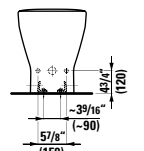

832701

Floorstanding Bidet

22 1/16 x 14 3/16 x 16 15/16 "

Colours: .000

Options: .302