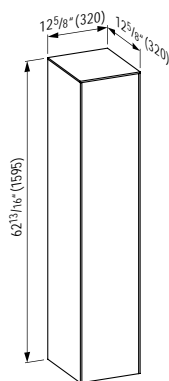

405492

Tall Cabinet, 1 door, right hinged,
with 1 wooden shelf and 4 glass shelves

12 10/16 x 12 10/16 x 62 13/16 "

Colours: .040 .041 .042

490952 CASE

Towel Holder for furniture, 15 12/16"

15 12/16 x 2 6/16 x 9/16 "

Colours: .104 .106

Matching faucets
can be found in the
KARTELL BY LAUFEN FAUCETS
chapter.
Matching ceramic waste covers
can be found in the
CERAMIC ACCESSORIES
chapter.