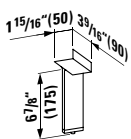

407620

Set of adjustable feet (2 pieces),
anodized aluminum surface

1 15/16 x 1 15/16 x 6 11/16 "

Colours: .004