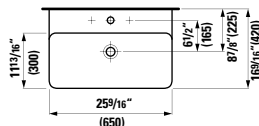

810283

Washbasin Console

23 10/16 x 16 9/16 x 4 8/16 "

Colours: .000 .757

Options: .104 .109 .136

410142 SPACE

Vanity Unit, 2 drawers

23 1/16 x 16 2/16 x 20 8/16 "

Colours: .100 .101 .103