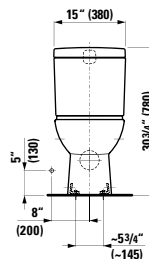

826953

Water Closet Tank, side water inlet bottom left

Colours: .000

Options: .261

893958

Seat with cover, universal, removable, with slow lowering system, light version

Colours: .000

Options: .000