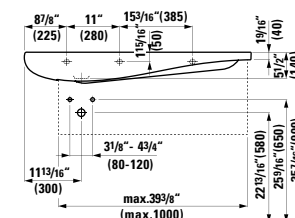

424520

Vanity Unit, 2 drawers

39 x 12 10/16 x 18 14/16 "

Colours: .630 .631