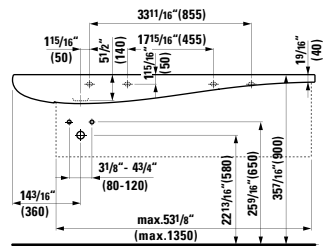

424360

Vanity Unit, 2 drawers
53 2/16 x 12 10/16 x 19 5/16 "

Colours: .630 .631

811971

Washbasin with integrated pedestal,
with wall connection, with concealed overflow,
incl. ceramic waste cover

20 8/16 x 20 14/16 x 33 7/16 "

Colours: .400

Options: .104 .109