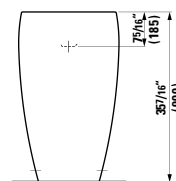

811972

Freestanding Washbasin, with concealed overflow,
incl. ceramic waste cover

20 14/16 x 20 14/16 x 35 7/16 "

Colours: .400

Options: .104 .109