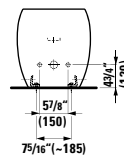

832971

Floorstanding Bidet, with concealed overflow,
incl. ceramic waste cover
23 1/16 x 15 6/16 x 16 5/16 "

Colours: .400

Options: .304