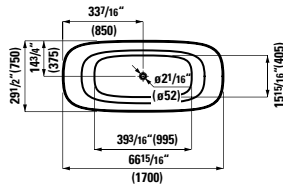

231302

Freestanding Bathtub, made of Sentec solid surface

66 15/16 x 29 8/16 x 20 8/16 "

Colours: .000

Options: .000

294103

Self-adhesive gel cushion

12 5/16 x 1 5/16 x 4 13/16 "

Colours: .016

230302

Freestanding Bathtub, made of Sentec solid surface, with integrated head rest

70 14/16 x 31 8/16 x 20 8/16 "

Colours: .000

Options: .000