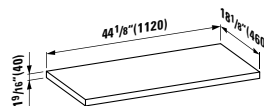

409050

Drawer element 1200, 1 drawer

47 4/16 x 19 11/16 x 16 15/16 "

Colours: .250 .251