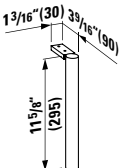

## 490950 CASE

Towel Holder for furniture, 10 10/16"

10 10/16 x 2 6/16 x 9/16 "

Colours: .104 .106