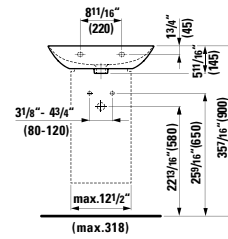

810302

Washbasin

22 1/16 x 17 11/16 x 4 12/16 "

Colours: .000 .757

Options: .104 .109

425351

Vanity Unit, 1 aluminum door, door hinge left, with 2 shelves in the door, 1 shelf in the box
12 10/16 x 13 6/16 x 23 13/16 "

Colours: .170 .171