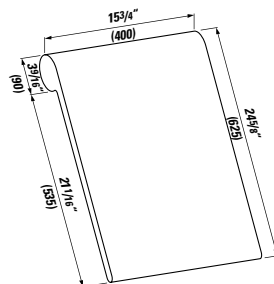

221342

Freestanding bathtub with relief,
made of Marbond composite material

63 x 32 1/16 x 21 1/16 "

Colours: .000

Options: .000