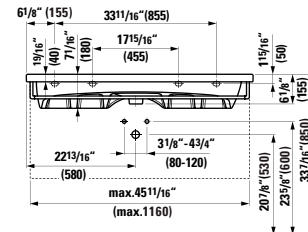

814806

Washbasin Console, asymmetrical

47 4/16 x 19 11/16 x 7 1/16 "

Colours: .000

Options: .104 .109

381802

Towel Rail for washbasin

45 11/16 x 1 x 3 12/16 "

Colours: .004

Options: .004