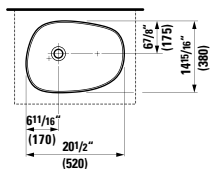

816802 PALOMBA COLLECTION

Washbasin Bowl
20 8/16 x 14 15/16 x 5 2/16 "

Colours: .000

Options: .112