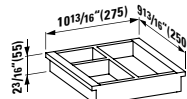

409201

Organizer for drawer, large

10 13/16 x 9 13/16 x 2 3/16 "

Colours: .250 .251