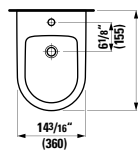

830952

Wall hanging Bidet
20 14/16 x 14 3/16 x 13 3/16 "

Colours: .000

Options: .304