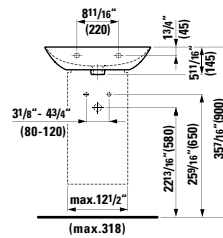

## 810302 INO

Washbasin

22 1/16 x 17 11/16 x 4 12/16 "

Colours: .000 .757

Options: .104 .109