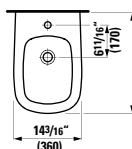

830801

Wall hanging Bidet
21 4/16 x 14 3/16 x 10 7/16 "

Colours: .000

Options: .304