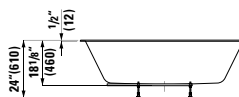

BATHTUBS

221342 SONAR

Freestanding bathtub with relief,
made of Marbond composite material

63 x 32 1/16 x 21 1/16 "

Colours: .000

292340 SONAR

Backrest, light grey

15 12/16 x 3 9/16 x 24 10/16 "

Colours: .087

Options: .000

293340 SONAR

Tray for Sonar Bathtubs

10 7/16 x 10 7/16 x 3 2/16 "

Colours: .000

220347 SONAR

Bathtub, with wall connection at the back,
solid surface material Sentec,
with integrated overflow

63 x 32 1/16 x 21 1/16 "

Colours: .000

Options: .000

292340 SONAR

Backrest, light grey

15 12/16 x 3 9/16 x 24 10/16 "

Colours: .087

Options: .000

293340 SONAR

Tray for Sonar Bathtubs

10 7/16 x 10 7/16 x 3 2/16 "

Colours: .000

245971 ILBAGNOALESSI ONE

Bathtub, built-in bath, with centered outlet,
with frame, made of Sentec solid surface

70 1/16 x 32 5/16 x 23 4/16 "

Colours: .000

Options: .000