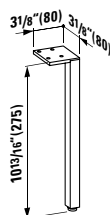

411220 SPACE

Set of adjustable feet (2 pieces), height 10 13/16", anodized aluminum surface

3 2/16 x 3 2/16 x 10 13/16 "

Colours: .105 .106