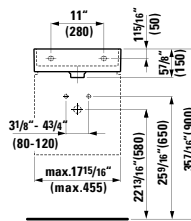

815331 KARTELL BY LAUFEN

Small Washbasin with concealed outlet

18 2/16 x 18 2/16 x 4 12/16 "

Colours: .000 .020 .757

Options: .111 .112 .185 .815