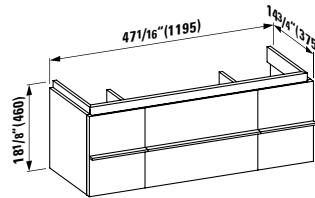

812704

Washbasin Console with Towel Bar, cuttable

47 4/16 x 20 1/16 x 6 8/16 "

Colours: .000

Options: .104 .136

401302 CASE

Vanity Unit, 2 drawers and 2 doors, with 2 glass shelves

47 1/16 x 14 12/16 x 18 2/16 "

Colours: .463 .548

811706

Washbasin Console, cuttable to 900 mm

59 1/16 x 20 1/16 x 6 8/16 "

Colours: .000

Options: .104 .108 .135 .147