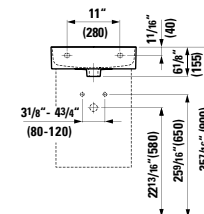

815281 VAL

Small Washbasin

17 11/16 x 16 9/16 x 4 8/16 "

Colours: .000 .757

Options: .104 .109 .111 .112