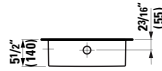

KARTELL BY LAUFEN

829663 UNIVERSAL

Floorstanding Water Tank, two-part,
water inlet on the left side or at the bottom

16 2/16 x 5 8/16 x 38 9/16 "

Colours: .000 .757

Options: .883