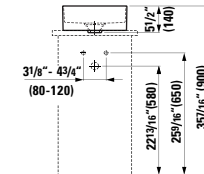

Options: .112

812341

Washbasin Bowl, without tap bank, without overflow, with surface structure

13 6/16 x 13 6/16 x 5 2/16 "

Colours: .000 .757

Options: .112