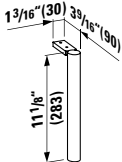

402991 BASE

Set of adjustable feet (2 pieces), height 11 2/16",
anodized aluminum surface

1 3/16 x 3 9/16 x 11 2/16 "