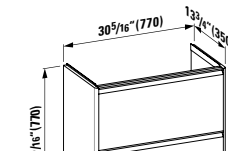

403002 BASE

Vanity Unit, 2 drawers, floorstanding, with handle anodized aluminum
30 5/16 x 13 12/16 x 30 5/16 "

Colours: .260 .261 .262 .263 .266