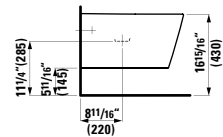

830331

Wall hanging Bidet

21 7/16 x 14 9/16 x 11 7/16 "

Colours: .000 .020 .757 .759

Options: .302