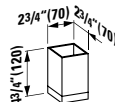

381330

Towel Holder ‚Rail‘, 11 13/16“, plastic
11 13/16 x 2 15/16 x 1 9/16 “

Colours: .081 .082 .083 .084 .085
.090 .091 .092 .093

Options: .000

381331

Towel Holder ‚Rail‘, 17 11/16“, plastic
17 11/16 x 2 15/16 x 1 9/16 “

Colours: .081 .082 .083 .084 .085
.090 .091 .092 .093

Options: .000

381332

Towel Holder ‚Rail‘, 23 10/16“, plastic
23 10/16 x 2 15/16 x 1 9/16 “

Colours: .081 .082 .083 .084 .085
.090 .091 .092 .093

Options: .000

384332

Toilet roll holder, Ø 7 5/16“, including bowl ‚disc‘,
transparent crystal
7 5/16 x 7 5/16 x 3 2/16 “

Colours: .004

Options: .000

398335xx0011

KARTELL BY LAUFEN FAUCETS

Storage tray ‚disc‘, for wall tray, toilet paper
holder and faucets ‚disc‘ with Ø 7 5/16“, plastic
7 5/16 x 7 5/16 x 1/16 “

Colours: .081 .082 .084 .085 .090 .091 .092
.093

385333

Wall tray, including bowl ‚disc‘, transparent crystal
7 5/16 x 7 5/16 x 3 2/16 “

Colours: .004

Options: .000

398335xx0011

KARTELL BY LAUFEN FAUCETS

Storage tray ‚disc‘, for wall tray, toilet paper
holder and faucets ‚disc‘ with Ø 7 5/16“, plastic
7 5/16 x 7 5/16 x 1/16 “

Colours: .081 .082 .084 .085 .090 .091 .092
.093

382330

Tumbler ‚Boxy‘, plastic
2 12/16 x 2 12/16 x 4 12/16 “

Colours: .084 .090 .091 .092 .093

Options: .000