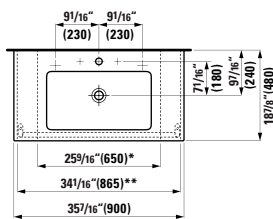

# LIVING SQUARE

**816433**

Washbasin, cutable to 25 9/16"  
35 7/16 x 18 14/16 x 5 14/16 "

**Colours:** .000

**Options:** .104 .109 .136

●/○

**401262 CASE**

Vanity Unit, 2 drawers, incl. drawer organizer  
35 4/16 x 18 11/16 x 17 15/16 "