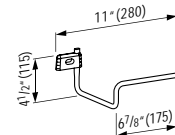

381281

Towel Holder

Colours: .004

815284

Small Washbasin round, shelf left,
cuttable to 16 15/16"

21 10/16 x 12 6/16 x 4 8/16 "

Colours: .000 .757

Options: .105