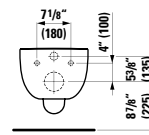

○

**820808**

Wall hanging Water Closet Bowl, wash down

21 4/16 x 14 3/16 x 16 15/16 "

**Colours:** .000

**Options:** .250

**891802**

Seat with cover, removable,