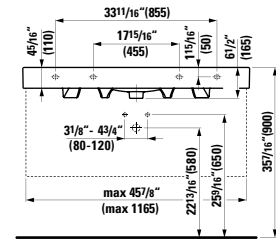

811704

Washbasin Console, cuttable to 900 mm

47 4/16 x 20 1/16 x 6 8/16 "

Colours: .000

Options: .104 .136