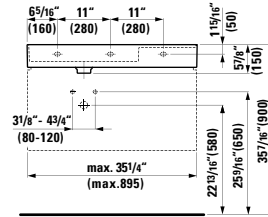

810338

Washbasin, shelf right, with concealed outlet

35 7/16 x 18 2/16 x 4 12/16 "

Colours: .000 .020 .757

Options: .111 .112 .185 .815

407618

Vanity Unit with two drawers,
incl. drawer organizer

34 10/16 x 17 11/16 x 23 10/16 "

Colours: .640 .641 .642

407569

Vanity Unit with two drawers,
incl. drawer organizer

22 13/16 x 17 11/16 x 23 10/16 "

Colours: .640 .641 .642