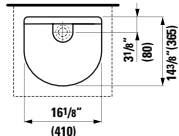

812342 SONAR

Washbasin Bowl, without tap bank, without overflow
16 2/16 x 14 6/16 x 5 2/16 "

Colours: .000 .757

Options: .112