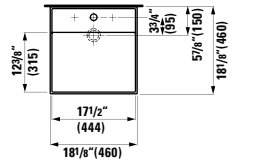

815331 KARTELL BY LAUFEN

Small Washbasin with concealed outlet

18 2/16 x 18 2/16 x 4 12/16 "

Colours: .000 .020 .757

Options: .111 .112 .185 .815