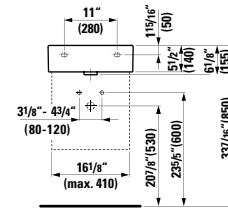

815432

Small Washbasin

17 11/16 x 14 15/16 x 6 2/16 "

Colours: .000

Options: .104 .109

●/○

401112 CASE

Vanity Unit, 2 drawers

17 5/16 x 14 12/16 x 17 15/16 "

Colours: .463 .548

815433

Countertop Washbasin, undersurface ground

17 11/16 x 14 15/16 x 6 2/16 "

Colours: .000

Options: .104 .109

●/○