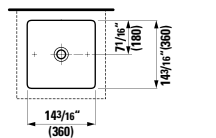

811433 LIVING SAPHIRKERAMIK ○

Washbasin Bowl, square

14 3/16 x 14 3/16 x 5 2/16 "

Colours: .000

Options: .112