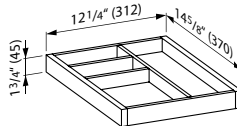

492402

Large organizer for drawer (not suitable for: 424053, 424151, 424152, 424360)

14 9/16 x 12 5/16 x 1 12/16 "

Colours: .630 .631