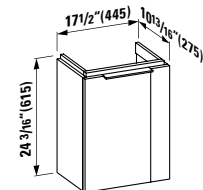

407512

Vanity Unit, 1 door, door hinge left,
incl. drawer organizer
17 8/16 x 10 13/16 x 24 3/16 "

Colours: .631

815335

Small Washbasin, tap bank left,
with concealed outlet

18 2/16 x 11 x 4 12/16 "

Colours: .000 .020 .757

Options: .111 .112