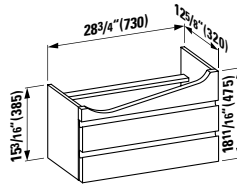

814975

●/○

Washbasin console, shelf right,
with concealed overflow, incl. ceramic waste cover
35 7/16 x 19 11/16 x 6 8/16 "

Colours: .400

Options: .104 .109

424470

Vanity Unit, 2 drawers

28 12/16 x 12 10/16 x 18 14/16 "

Colours: .630 .631

814976

●/○

Washbasin Console, shelf left,
with concealed overflow, incl. ceramic waste cover
35 7/16 x 19 11/16 x 6 8/16 "

Colours: .400

Options: .104 .109