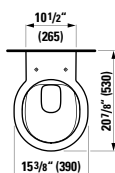

820288

Wall hanging Water Closet Bowl, rimless, wash down
20 14/16 x 15 6/16 x 14 3/16 "

Colours: .000 .757

Options: .250