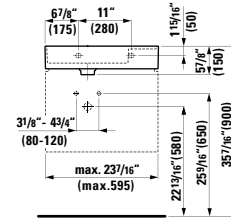

810334

Washbasin, shelf right, with concealed outlet

23 10/16 x 18 2/16 x 4 12/16 "

Colours: .000 .020 .757

Options: .111 .112 .185 .815

407558

Vanity Unit with two drawers, incl. drawer organizer

22 13/16 x 17 11/16 x 23 10/16 "

Colours: .640 .641. 642

407552

Vanity Unit, 2 drawers, incl. drawer organizer

23 7/16 x 17 15/16 x 24 3/16 "

Colours: .631