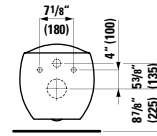

WALL HANGING WATER CLOSET BOWLS

820978 ILBAGNOALESSI ONE

Wall hanging Water Closet Bowl, wash down
23 1/16 x 15 6/16 x 15 12/16 "

Colours: .400

Options: .250

892971 ILBAGNOALESSI ONE

Seat with cover, removable,
with slow lowering system

18 15/16 x 13 12/16 x 4 3/16 "

Colours: .000

Options: .000

820808 PALOMBA COLLECTION

Wall hanging Water Closet Bowl, wash down

21 4/16 x 14 3/16 x 16 15/16 "

Colours: .000

Options: .250