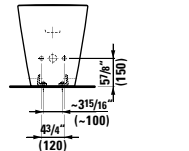

832331

Floorstanding Bidet

22 1/16 x 14 9/16 x 16 15/16 "

Colours: .000 .020 .757

Options: .302