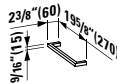

13 12/16 x 13 3/16 x 64 15/16 "

**Colours:** .260 .261 .262 .263 .266

64 15/16" (1650)

**490950 CASE**

Towel Holder for furniture, 10 10/16"  
10 10/16 x 2 6/16 x 9/16 "

**Colours:** .104 .106

Matching other furnitures can be found in the BOUTIQUE chapter.  
Matching faucets can be found in the KARTELL BY LAUFEN FAUCETS chapter.  
Matching ceramic waste covers can be found in the CERAMIC ACCESSORIES chapter.