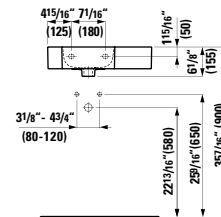

381281

Towel Holder

Colours: .004

815284

Small Washbasin round, shelf left,
cuttable to 16 15/16"

21 10/16 x 12 6/16 x 4 8/16 "

Colours: .000 .757

Options: .105