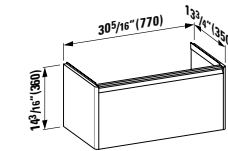

813302

Washbasin Console, shelf right

35 7/16 x 17 11/16 x 4 12/16 "

Colours: .000 .757

Options: .104 .109