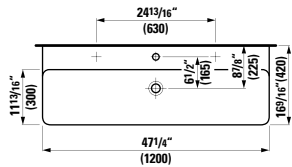

810289

Washbasin Console

47 4/16 x 16 9/16 x 6 2/16 "

Colours: .000 .757

Options: .104 .107 .109 .111 .112 .115