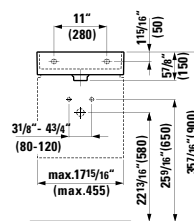

KARTELL BY LAUFEN

815331

Small Washbasin with concealed outlet

18 2/16 x 18 2/16 x 4 12/16 "

Colours: .000 .020 .757

Options: .111 .112 .185 .815

407508

Vanity Unit with two drawers,
incl. drawer organizer

17 5/16 x 17 11/16 x 23 10/16 "

Colours: .640 .641. 642