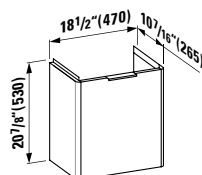

815954

Small Washbasin Console, tap bank right
18 14/16 x 11 x 5 14/16 "

Colours: .000

Options: .104 .109

●/○

402102 BASE

Vanity Unit, 1 door, door hinge right,
incl. drawer organizer

18 8/16 x 10 7/16 x 20 14/16 "

Colours: .260 .261 .262 .263 .M36

815955

Small Washbasin Console, tap bank left
18 14/16 x 11 x 5 14/16 "

Colours: .000

Options: .104 .109

●/○