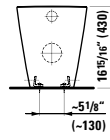

FLOORSTANDING WATER CLOSET BOWLS

823338 KARTELL BY LAUFEN

Floorstanding Water Closet Bowl, wash down
22 1/16 x 14 9/16 x 16 15/16 "

Colours: .000 .020 .757

Options: .250

891331 KARTELL BY LAUFEN 828663 UNIVERSAL

Seat with cover,
removable,
with slow lowering system

17 9/16 x 14 13/16 x 1 6/16 "

Colours: .000 .020 .757 .759

Options: .000

Floorstanding water tank,
water inlet on the left side
or at the bottom

15 12/16 x 5 8/16 x 38 9/16 "

Colours: .000

Options: .733

829663 UNIVERSAL

Floorstanding cistern,
two-part Universal for floorstanding WC pan
16 2/16 x 5 8/16 x 38 9/16 "

Colours: .000 .757

Options: .883