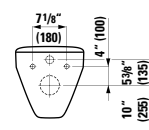

891701

Seat with cover, removable,
with slow lowering system

19 11/16 x 14 6/16 x 1 15/16 "

Colours: .300

Options: .000

824706

Floorstanding 2PC Water Closet Bowl,
wash down, with flushing rim,
outlet horizontal/vertical

27 9/16 x 14 3/16 x 35 4/16 "

Colours: .000

Options: .251