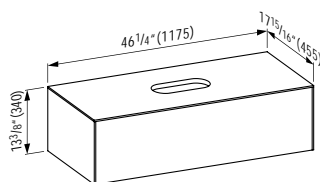

405471

Drawer element, 1 drawer, centre cut-out

46 4/16 x 17 15/16 x 13 6/16 "

Colours: .140 .141 .142

405491

Tall Cabinet, 1 door, left hinged,
with 1 wooden shelf and 4 glass shelves

12 10/16 x 12 10/16 x 62 13/16 "

Colours: .040 .041 .042