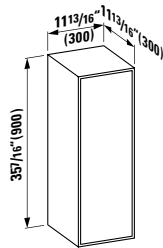

409151

Medium Cabinet, 1 door, left or door hinge right,
with 2 wooden shelves

11 13/16 x 11 13/16 x 35 7/16 "

Colours: .250 .251