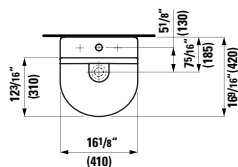

## 405481

Vanity Unit, 1 door, left hinged

15 3/16 x 9 7/16 x 23 10/16 "

Colours: .040 .041 .042