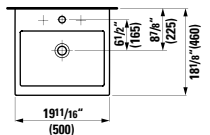

## 817433 LIVING CITY

Washbasin

23 10/16 x 18 2/16 x 6 2/16 "

Colours: .000

Options: .104 .109 .136