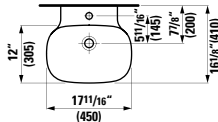

815301 INO

Small Washbasin

17 11/16 x 16 2/16 x 4 12/16 "

Colours: .000 .757

Options: .104 .109