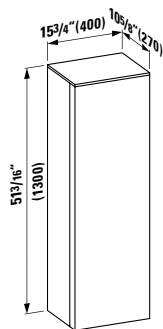

408272

Side element with 1 door, door hinge right, 1 wooden shelf

11 13/16 x 19 2/16 x 27 9/16 "

Colours: .640 .641. 642