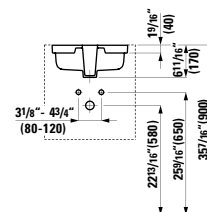

812432

Built-in Washbasin

13 12/16 x 11 x 6 11/16 "

Colours: .000

Options: .109 .155

●/○