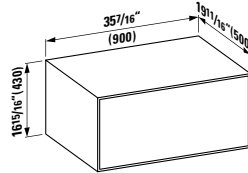

409010

Drawer element 900, 1 drawer

35 7/16 x 19 11/16 x 16 15/16 "

Colours: .250 .251