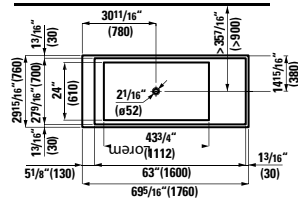

BATHTUBS

222332 KARTELL BY LAUFEN

Freestanding Bathtub, made of Sentec solid surface, with slot overflow/front overflow and tap bank at foot end, with lifting system

69 5/16 x 29 15/16 x 21 4/16 "

Colours: .000

Options: .616

385332 KARTELL BY LAUFEN

Shelf for Bathtub, plastic

29 8/16 x 9 13/16 x 9 1/16 "

Colours: .084 .085

Options: .000

294680

Self-adhesive gel cushion

14 x 7 8/16 x 1 15/16 "

Colours: .016

226332 KARTELL BY LAUFEN

Freestanding Bathtub, made of Sentec solid surface

67 8/16 x 32 1/16 x 20 8/16 "

Colours: .000

Options: .000