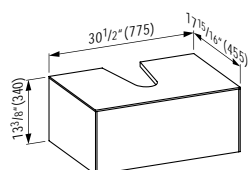

405441

Drawer element, 1 drawer, centre cut-out

30 8/16 x 17 15/16 x 13 6/16 "

Colours: .140 .141 .142