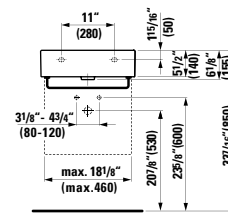

## 817433 LIVING CITY

Washbasin

23 10/16 x 18 2/16 x 6 2/16 "

Colours: .000

Options: .104 .109 .136