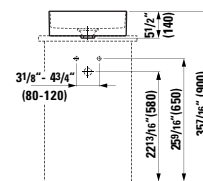

812342

Washbasin Bowl, without tap bank, without overflow
16 2/16 x 14 6/16 x 5 2/16 "

Colours: .000 .757

Options: .112