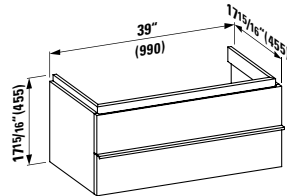

818432

Washbasin, shelf right

39 6/16 x 18 2/16 x 6 2/16 "

Colours: .000

Options: .104 .109 .136

●/○

401282 CASE

Vanity Unit,
2 drawers

39 x 17 15/16 x 17 15/16 "

Colours: .463 .548