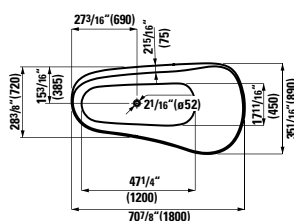

245802

Freestanding Bathtub, made of Sentec solid surface
70 14/16 x 35 7/16 x 35 7/16 "

Colours: .000

Options: .000