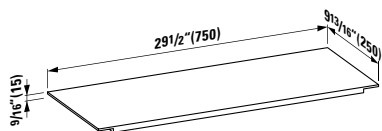

KARTELL BY LAUFEN

385332

Shelf for Bathtub, plastic
29 8/16 x 9 13/16 x 9/16 "

Colours: .084 .085

Options: .000