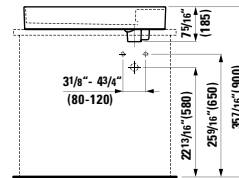

812332

Washbasin Bowl with tap bank, with concealed outlet

29 8/16 x 13 12/16 x 4 12/16 "

Colours: .000 .020 .757

Options: .111 .112