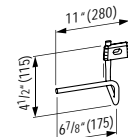

381280

Towel Holder

Colours: .004