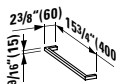

490952 CASE

Towel Holder for furniture, 15 12/16"

15 12/16 x 2 6/16 x 9/16 "

Colours: .104 .106