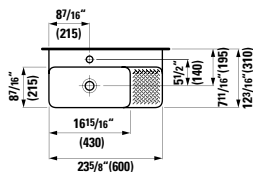

815285

Washbasin ,compact', with semi-wet area right

23 10/16 x 12 3/16 x 4 8/16 "

Colours: .000 .757

Options: .104