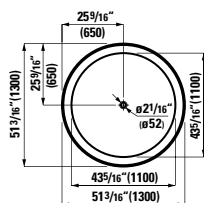

BATHTUBS

231282 VAL

Freestanding Bathtub, made of Sentec solid surface, with integrated overflow/front overflow and feet

51 3/16 x 51 3/16 x 21 10/16 "

Colours: .000

Options: .000

292340 SONAR

Backrest, light grey

15 12/16 x 3 9/16 x 24 10/16 "

Colours: .087

Options: .000

239952 LAUFEN PRO

Freestanding bathtub, made of Marbond composite material

64 15/16 x 29 8/16 x 21 10/16 "

Colours: .000

Options: .000