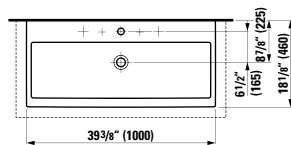

818437

Washbasin

39 6/16 x 18 2/16 x 6 2/16 "

Colours: .000

Options: .104 .107 .109 .136

401282 CASE

Vanity Unit,
2 drawers

39 x 17 15/16 x 17 15/16 "

Colours: .463 .548

895426

Towel holder,
chromed

37 10/16 x 2 12/16 x 2 15/16 "

Colours: .004

Options: .000

818438

Countertop Washbasin, undersurface ground

39 6/16 x 18 2/16 x 6 2/16 "

Colours: .000

Options: .104 .107 .109 .136