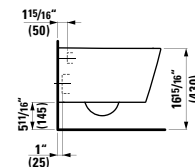

891331 KARTELL BY LAUFEN

Seat with cover, removable,
with slow lowering system

17 9/16 x 14 13/16 x 1 6/16 "

Colours: .000 .020 .757 .759

Options: .000

891333 KARTELL BY LAUFEN

Seat with cover, removable,
with slow lowering system

17 8/16 x 14 12/16 x 1 6/16 "

Colours: .000 .020 .757 .759

Options: .000

820339 KARTELL BY LAUFEN

Wall hanging Water Closet Bowl, rimless, wash down

21 7/16 x 14 9/16 x 13 12/16 "

Colours: .000 .020 .757 .759

Options: .250