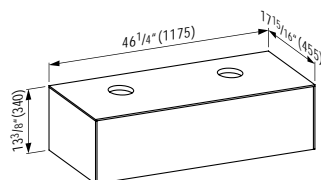

405427

Drawer element, 1 drawer,
cut-out right incl. drilled tap hole

46 4/16 x 17 15/16 x 13 6/16 "

Colours: .140 .141 .142