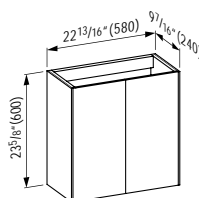

## 810342

Washbasin

23 10/16 x 16 9/16 x 5 8/16 "

Colours: .000 .757

Options: .104 .109 .136