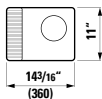

870282 VAL

Storage tray, rectangular
14 3/16 x 11 x 2 6/16 "

Colours: .000 .757

Options: .000

898191

Pop-up drain valve with pull lever
with SaphirKeramik Cover

Colours: .000 .020 .757

Options: .000