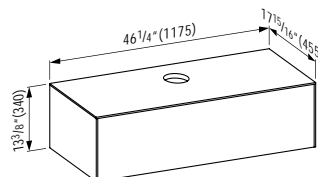

405421

Drawer element, 1 drawer, centre cut-out

46 4/16 x 17 15/16 x 13 6/16 "

Colours: .140 .141 .142

405425

Drawer element, 1 drawer,

centre cut-out incl. drilled tap hole

46 4/16 x 17 15/16 x 13 6/16 "

Colours: .140 .141 .142