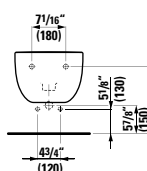

830801

Wall hanging Bidet
21 4/16 x 14 3/16 x 10 7/16 "

Colours: .000

Options: .304