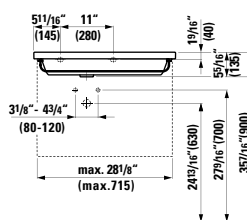

**Options:** .104 .109 .136

●/○

**401422 CASE**

Vanity Unit, 2 drawers, incl. drawer organizer  
29 5/16 x 18 11/16 x 17 15/16 "

**Colours:** .463 .548

**381436**

Towel Holder, chromed  
27 12/16 x 2 12/16 x 2 15/16 "