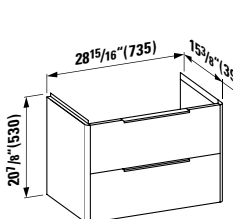

402352 BASE

Vanity Unit, 2 drawers, incl. drawer organizer

28 15/16 x 15 6/16 x 20 14/16 "

Colours: .260 .261 .262 .263 .M36

816285

Countertop Washbasin, undersurface ground

29 8/16 x 16 9/16 x 4 8/16 "

Colours: .000 .757

Options: .104 .109 .136