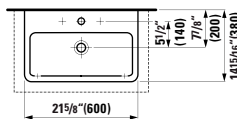

817959

Countertop Washbasin, undersurface ground
,compact'

23 10/16 x 14 15/16 x 3 12/16 "

Colours: .000

Options: .104 .109

●/○