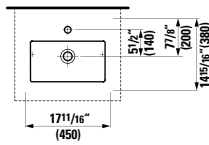

811430

Washbasin Bowl, with tap bank
17 11/16 x 14 15/16 x 6 2/16 "

Colours: .000

Options: .104 .109

●/○