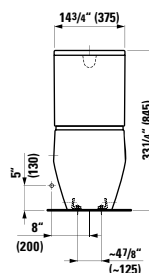

825960

Two-piece WC, siphonic action, Dual-Flush

26 3/16 x 14 6/16 x 17 8/16 "

Colours: .000

Options: .251

828963

Water Closet Tank, side water inlet bottom left

14 6/16 x 5 14/16 x 15 9/16 "

Colours: .000

Options: .843

891601

Seat and cover, removable with slow lowering system

17 8/16 x 14 9/16 x 2 3/16 "

Colours: .000 .757

Options: .000

894966

Seat and cover, removable with slow lowering system

17 8/16 x 14 9/16 x 1 12/16 "

Colours: .000

Options: .000

824958

Floorstanding 2PC Water Closet Bowl, wash down, with flushing rim, outlet horizontal/vertical

27 9/16 x 14 3/16 x 15 12/16 "

Colours: .000

Options: .251