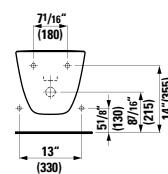

830952

Wall hanging Bidet
20 14/16 x 14 3/16 x 13 3/16 "

Colours: .000

Options: .304