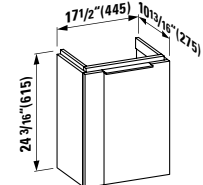

407511

Vanity Unit, 1 door, door hinge right,
incl. drawer organizer
17 8/16 x 10 13/16 x 24 3/16 "

Colours: .631