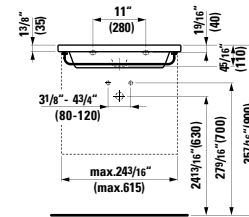

816431

Washbasin

25 9/16 x 18 14/16 x 5 14/16 "

Colours: .000

Options: .104 .109 .136

●/○