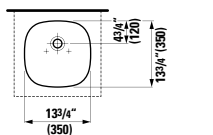

812300

Washbasin Bowl

13 12/16 x 13 12/16 x 5 2/16 "

Colours: .000 .757

Options: .109 .112