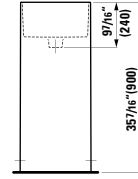

KARTELL BY LAUFEN

811331

Freestanding Washbasin with concealed outlet

14 12/16 x 17 2/16 x 35 7/16 "

Colours: .000 .020 .D01 .D02 .D03

Options: .111 .112 .185 .815