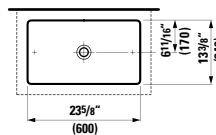

811434 LIVING SAPHIRKERAMIK ○

Washbasin Bowl, rectangular

23 10/16 x 13 6/16 x 4 5/16 "

Colours: .000

Options: .112