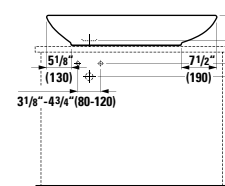

○

**820808**

Wall hanging Water Closet Bowl, wash down

21 4/16 x 14 3/16 x 16 15/16 "

**Colours:** .000

**Options:** .250

**891802**

Seat with cover, removable,