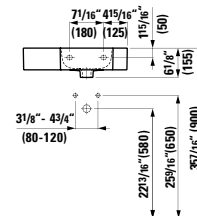

381280

Towel Holder

Colours: .004