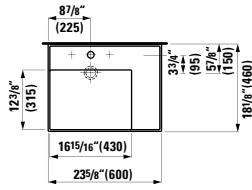

810334

Washbasin, shelf right, with concealed outlet

23 10/16 x 18 2/16 x 4 12/16 "

Colours: .000 .020 .757

Options: .111 .112 .185 .815

407558

Vanity Unit with two drawers, incl. drawer organizer

22 13/16 x 17 11/16 x 23 10/16 "

Colours: .640 .641. 642

407552

Vanity Unit, 2 drawers, incl. drawer organizer

23 7/16 x 17 15/16 x 24 3/16 "

Colours: .631