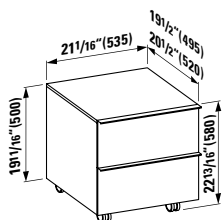

411192 SPACE

Trolley, 2 drawers

21 1/16 x 20 8/16 x 22 13/16 "

Colours: .100 .101 .103