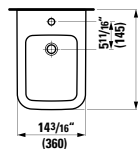

830961 LAUFEN PRO S

Wall hanging Bidet
20 14/16 x 14 6/16 x 11 13/16 "

Colours: .000

Options: .302