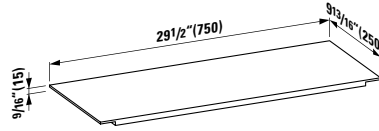

BATHTUBS

222332 KARTELL BY LAUFEN

Freestanding Bathtub, made of Sentec solid surface, with slot overflow/front overflow and tap bank at foot end, with lifting system

69 5/16 x 29 15/16 x 21 4/16 "

Colours: .000

Options: .616

385332 KARTELL BY LAUFEN

Shelf for Bathtub, plastic

29 8/16 x 9 13/16 x 9 1/16 "

Colours: .084 .085

Options: .000

294680

Self-adhesive gel cushion

14 x 7 8/16 x 1 15/16 "

Colours: .016

226332 KARTELL BY LAUFEN

Freestanding Bathtub, made of Sentec solid surface

67 8/16 x 32 1/16 x 20 8/16 "

Colours: .000

Options: .000