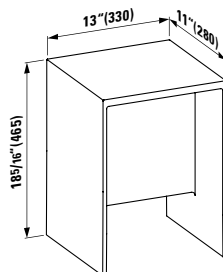

389332

Lamp wall-mounted ,Rifly', plastic
3 2/16 x 3 2/16 x 11 13/16 "

Colours: .084