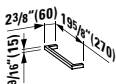

## 490950 CASE

Towel Holder for furniture, 10 10/16"

10 10/16 x 2 6/16 x 9/16 "

Colours: .104 .106