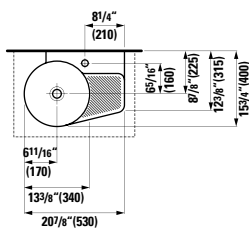

816288 VAL

Countertop Washbasin, undersurface ground,

with semi-wet area and tap bank

20 14/16 x 15 12/16 x 4 8/16 "

Colours: .000 .757

Options: .106