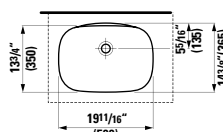

817302 INO

Drop-in Washbasin

19 11/16 x 14 6/16 x 5 14/16 "

Colours: .000 .757

Options: .109 .112