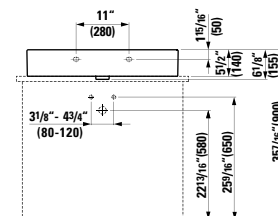

895425

Towel holder,
chromed

29 12/16 x 2 12/16 x 2 15/16 "

Colours: .004

Options: .000

817437

Countertop Washbasin, undersurface ground

31 8/16 x 18 2/16 x 6 2/16 "

Colours: .000

Options: .104 .109 .136

●/○