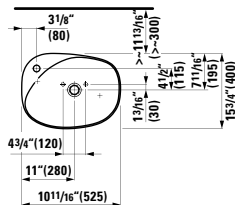

381804

Towel Rail for double washbasin

61 7/16 x 1 x 3 12/16 "

Colours: .004

Options: .004

811803

Freestanding Washbasin

20 11/16 x 15 12/16 x 35 7/16 "

Colours: .000

Options: .104 .109

●/○