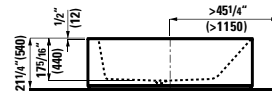

BATHTUBS

222332 KARTELL BY LAUFEN

Freestanding Bathtub, made of Sentec solid surface, with slot overflow/front overflow and tap bank at foot end, with lifting system

69 5/16 x 29 15/16 x 21 4/16 "

Colours: .000

Options: .616

385332 KARTELL BY LAUFEN

Shelf for Bathtub, plastic

29 8/16 x 9 13/16 x 9 1/16 "

Colours: .084 .085

Options: .000

294680

Self-adhesive gel cushion

14 x 7 8/16 x 1 15/16 "

Colours: .016

226332 KARTELL BY LAUFEN

Freestanding Bathtub, made of Sentec solid surface

67 8/16 x 32 1/16 x 20 8/16 "

Colours: .000

Options: .000