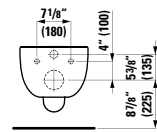

## 820808 PALOMBA COLLECTION

Wall hanging Water Closet Bowl, wash down

21 4/16 x 14 3/16 x 16 15/16 "

Colours: .000

Options: .250