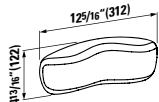

## 294103

Self-adhesive gel cushion

12 5/16 x 1 5/16 x 4 13/16 "

Colours: .016