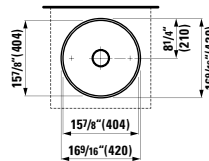

812331

Washbasin Bowl

16 9/16 x 16 9/16 x 4 12/16 "

Colours: .000 .020 .757

Options: .112