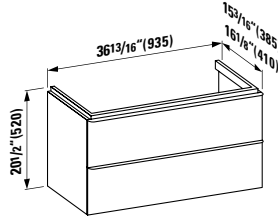

810287

Washbasin Console

37 6/16 x 16 9/16 x 4 8/16 "

Colours: .000 .757

Options: .104 .107 .109 .115 .136

410202 SPACE

Vanity Unit, 2 drawers

36 13/16 x 16 2/16 x 20 8/16 "

Colours: .100 .101 .103

402412 BASE

Vanity Unit, 2 drawers, incl. drawer organizer

36 10/16 x 15 6/16 x 20 14/16 "

Colours: .260 .261 .262 .263 .M36

816287

Countertop Washbasin, undersurface ground

37 6/16 x 16 9/16 x 4 8/16 "

Colours: .000 .757

Options: .104 .107 .109 .136