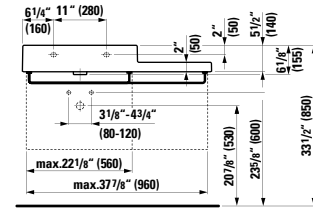

818432

Washbasin, shelf right

39 6/16 x 18 2/16 x 6 2/16 "

Colours: .000

Options: .104 .109 .136

●/○

401282 CASE

Vanity Unit,
2 drawers

39 x 17 15/16 x 17 15/16 "

Colours: .463 .548

895426

Towel holder, chromed

37 10/16 x 2 12/16 x 2 15/16 "

Colours: .004

Options: .000

895424

Towel holder,
chromed

21 14/16 x 2 12/16 x 2 15/16 "

Colours: .004

Options: .000

813439

Built-in Washbasin, ground

15 12/16 x 15 12/16 x 6 2/16 "

Colours: .000

Options: .109 .155

●/○

812432

Built-in Washbasin

13 12/16 x 11 x 6 11/16 "

Colours: .000

Options: .109 .155

●/○

812431

Built-in Washbasin, rectangular, ground

19 5/16 x 12 3/16 x 6 2/16 "

Colours: .000

Options: .109 .155

●/○