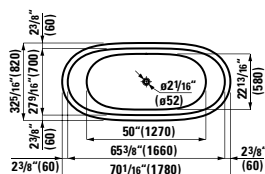

BATHTUBS

221342 SONAR

Freestanding bathtub with relief,
made of Marbond composite material

63 x 32 1/16 x 21 1/16 "

Colours: .000

292340 SONAR

Backrest, light grey

15 12/16 x 3 9/16 x 24 10/16 "

Colours: .087

Options: .000

293340 SONAR

Tray for Sonar Bathtubs

10 7/16 x 10 7/16 x 3 2/16 "

Colours: .000

220347 SONAR

Bathtub, with wall connection at the back,
solid surface material Sentec,
with integrated overflow

63 x 32 1/16 x 21 1/16 "

Colours: .000

Options: .000

292340 SONAR

Backrest, light grey

15 12/16 x 3 9/16 x 24 10/16 "

Colours: .087

Options: .000

293340 SONAR

Tray for Sonar Bathtubs

10 7/16 x 10 7/16 x 3 2/16 "

Colours: .000

245971 ILBAGNOALESSI ONE

Bathtub, built-in bath, with centered outlet,
with frame, made of Sentec solid surface

70 1/16 x 32 5/16 x 23 4/16 "

Colours: .000

Options: .000