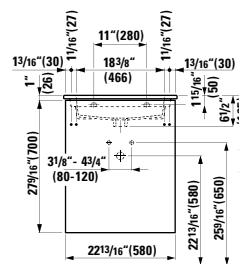

860333

Combipack 23 10/16", Washbasin ,slim' with Vanity Unit with 2 drawers, incl. drawer organizer

23 10/16 x 19 11/16 x 28 9/16 "

Colours: .640 .641 .642

Options: .104

washbasin only available in color .000