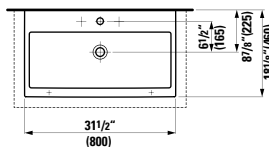

817437 LIVING CITY

Countertop Washbasin, undersurface ground

31 8/16 x 18 2/16 x 6 2/16 "

Colours: .000

Options: .104 .109 .136