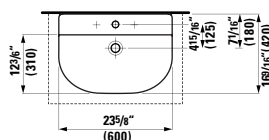

815341

Small Washbasin with tapbank

16 2/16 x 16 9/16 x 5 8/16 "

Colours: .000 .757

Options: .104 .109

405481

Vanity Unit, 1 door, left hinged

15 3/16 x 9 7/16 x 23 10/16 "

Colours: .040 .041 .042

405482

Vanity Unit, 1 door, right hinged

15 3/16 x 9 7/16 x 23 10/16 "

Colours: .040 .041 .042

810342

Washbasin

23 10/16 x 16 9/16 x 5 8/16 "

Colours: .000 .757

Options: .104 .109 .136

405483

Vanity Unit, 2 doors

22 13/16 x 9 7/16 x 23 10/16 "

Colours: .040 .041 .042

816342

Countertop Washbasin, undersurface ground

23 10/16 x 16 9/16 x 5 8/16 "

Colours: .000 .757

Options: .104 .108 .109 .136