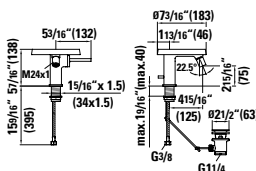

341331004111U

Projection 4 15/16", fixed spout, w. pop-up waste, w. Disc bowl

Colours: .004

398335xx0011

Storage tray ,disc', for wall tray, toilet paper holder and faucets ,disc' with Ø 7 5/16", plastic
7 5/16 x 7 5/16 x 1/16 "

Colours: .081 .082 .084 .085 .090 .091 .092 .093

321331004121U

Column single lever bath mixer ,disc', complete with flexible hose and hand shower, with storage tray ,disc', transparent crystal

Colours: .004