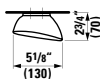

## 870976

Ceramic hanger

5 2/16 x 2 12/16 x 3 12/16 "

Colours: .000

Options: .000

\*screwed (screws included)