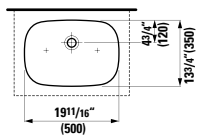

812302 INO

Washbasin Bowl
19 11/16 x 13 12/16 x 4 12/16 "

Colours: .000 .757

Options: .109 .112