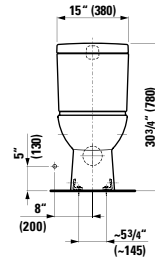

FLOORSTANDING WATER CLOSET BOWLS

824958 LAUFEN PRO

Floorstanding 2PC Water Closet Bowl, wash down, with flushing rim, outlet horizontal/vertical

27 9/16 x 14 3/16 x 15 12/16 "

Colours: .000

Options: .251

826953 LAUFEN PRO

Water Closet Tank, side water inlet bottom left

Colours: .000

Options: .261

893958 LAUFEN PRO

Seat with cover ,universal', removable, with slow lowering system, light version

Colours: .000

Options: .000

893958 LAUFEN PRO

Seat with cover ,universal', removable, with slow lowering system, light version

17 11/16 x 14 12/16 x 2 3/16 "

Colours: .000

Options: .000