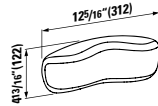

230302 INO

Freestanding Bathtub, made of Sentec solid surface, with integrated head rest

70 14/16 x 31 8/16 x 20 8/16 "

Colours: .000

Options: .000

294103

Self-adhesive gel cushion

12 5/16 x 1 5/16 x 4 13/16 "

Colours: .016

230282 VAL

Freestanding Bathtub, made of Sentec solid surface, with integrated overflow/front overflow and feet

63 x 29 8/16 x 20 8/16 "

Colours: .000

Options: .000