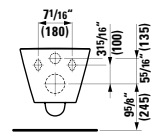

891331 KARTELL BY LAUFEN

Seat with cover, removable,
with slow lowering system

17 9/16 x 14 13/16 x 1 6/16 "

Colours: .000 .020 .757 .759

Options: .000

891333 KARTELL BY LAUFEN

Seat with cover, removable,
with slow lowering system

17 8/16 x 14 12/16 x 1 6/16 "

Colours: .000 .020 .757 .759

Options: .000

820339 KARTELL BY LAUFEN

Wall hanging Water Closet Bowl, rimless, wash down

21 7/16 x 14 9/16 x 13 12/16 "

Colours: .000 .020 .757 .759

Options: .250