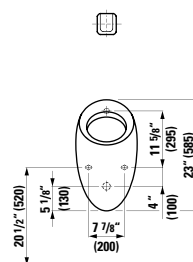

840975

Siphonic urinal, internal water inlet,
version without plate
11 7/16 x 12 13/16 x 23 1/16 "

Colours: .400

Options: .480