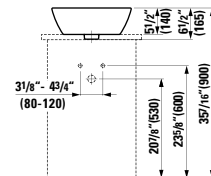

812962 LAUFEN PRO B

Washbasin Bowl
16 9/16 x 16 9/16 x 5 8/16 "

Colours: .000

Options: .109