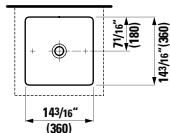

811433

Washbasin Bowl, square
14 3/16 x 14 3/16 x 5 2/16 "

Colours: .000 .757

Options: .112