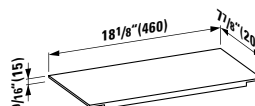

385331

Shelf for washbasin,
plastic

18 2/16 x 7 14/16 x 9/16 "

Colours: .084 .085

Options: .000