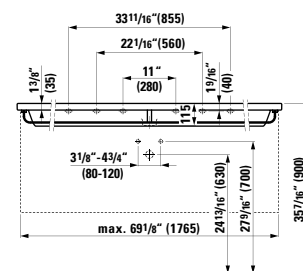

401362 CASE

Vanity Unit, 2 drawers and 2 doors, with 2 glass shelves, incl. drawer organizer

70 8/16 x 18 12/16 x 17 15/16 "

Colours: .463 .548

381435

Towel Holder, chromed

69 2/16 x 2 12/16 x 2 15/16 "

Colours: .004

Options: .000