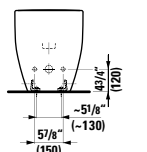

832801

Floorstanding Bidet
22 1/16 x 14 3/16 x 16 15/16 "

Colours: .000

Options: .304