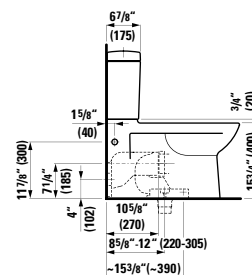

826953

Water Closet Tank, side water inlet bottom left

Colours: .000

Options: .261

893958

Seat with cover, universal, removable, with slow lowering system, light version

Colours: .000

Options: .000