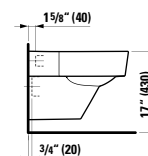

820288

Wall hanging Water Closet Bowl, rimless, wash down
20 14/16 x 15 6/16 x 14 3/16 "

Colours: .000 .757

Options: .250