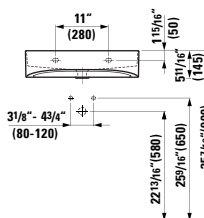

## 810342

Washbasin

23 10/16 x 16 9/16 x 5 8/16 "

Colours: .000 .757

Options: .104 .109 .136