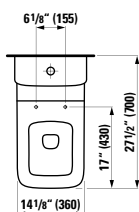

824706 PALACE

Floorstanding 2PC Water Closet Bowl,
wash down, with flushing rim,
outlet horizontal/vertical

27 9/16 x 14 3/16 x 35 4/16 "

Colours: .000

Options: .251