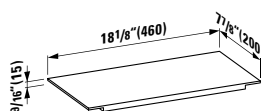

Colours: .631

407551

Vanity Unit, 1 drawer and internal shelf,  
incl. drawer organizer

23 7/16 x 17 15/16 x 24 3/16 "

Colours: .631

385331

Shelf for washbasin, plastic

18 2/16 x 7 14/16 x 9 1/16 "