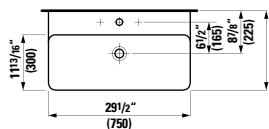

810285

Washbasin Console

29 8/16 x 16 9/16 x 4 8/16 "

Colours: .000 .757

Options: .104 .109 .136

410182 SPACE

Vanity Unit, 2 drawers

28 15/16 x 16 2/16 x 20 8/16 "

Colours: .100 .101 .103