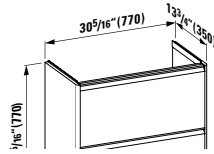

403002 BASE

Vanity Unit, 2 drawers,
floorstanding, with handle anodized aluminum

30 5/16 x 13 12/16 x 30 5/16 "

Colours: .260 .261 .262 .263 .266