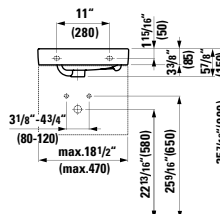

402101 BASE

Vanity Unit, 1 door, door hinge left,
incl. drawer organizer

18 8/16 x 10 7/16 x 20 14/16 "

Colours: .260 .261 .262 .263 .M36