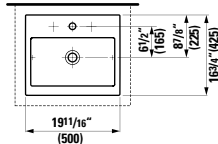

811431 LIVING CITY

Washbasin Bowl, with tap bank
19 11/16 x 16 12/16 x 5 8/16 "

Colours: .000

Options: .104 .109 .136