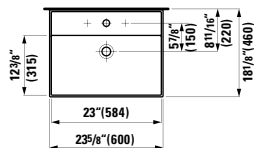

# KARTELL BY LAUFEN

**810333**

Washbasin

23 10/16 x 18 2/16 x 5 11/16 "

**Colours:** .000 .020 .757

**Options:** .104 .109 .136

**407569**

Vanity Unit with two drawers,  
incl. drawer organizer