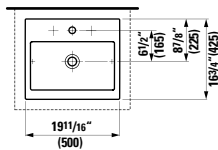

811431

Washbasin Bowl, with tap bank
19 11/16 x 16 12/16 x 5 8/16 "

Colours: .000

Options: .104 .109 .136

●/○