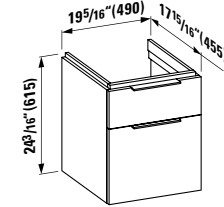

407506

Vanity Unit, 2 drawers,
incl. drawer organizer

19 5/16 x 17 15/16 x 24 3/16 "

Colours: .631