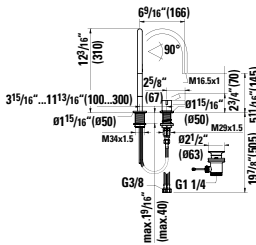

311332004221U

2-hole basin mixer, projection 6 9/16 mm, swivel spout, with pop-up waste

Colours: .004

311332004220U

2-hole basin mixer, projection 6 9/16 mm, swivel spout, without pop-up waste

Colours: .004

312333004221U

3-hole basin mixer, projection 6 9/16 mm, swivel spout, with pop-up waste lever, with pop-up waste

Colours: .004