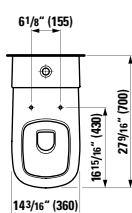

PALOMBA COLLECTION

824808

Floorstanding 2PC Water Closet Bowl, wash down
27 9/16 x 14 3/16 x 18 2/16 "

Colours: .000

Options: .251

828803

Water Closet Tank,
water inlet bottom left
14 3/16 x 6 14/16 x 17 2/16 "

Colours: .000

Options: .261

891802

Seat with cover, removable,
with slow lowering system

17 7/16 x 14 3/16 x 1 6/16 "

Colours: .000

Options: .000