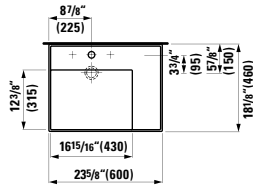

COUNTERTOP WASHBASINS

810334 KARTELL BY LAUFEN

Washbasin, shelf right, with concealed outlet

23 10/16 x 18 2/16 x 4 12/16 "

Colours: .000 .020 .757

Options: .111 .112 .185 .815