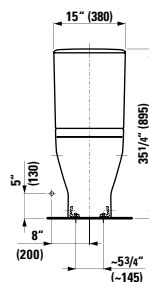

824706 PALACE

Floorstanding 2PC Water Closet Bowl,
wash down, with flushing rim,
outlet horizontal/vertical

27 9/16 x 14 3/16 x 35 4/16 "

Colours: .000

Options: .251