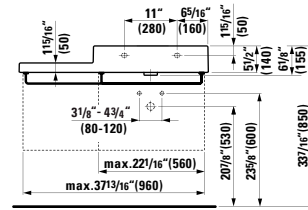

LIVING CITY

818431

Washbasin, shelf left

39 6/16 x 18 2/16 x 6 2/16 "

Colours: .000

Options: .104 .109 .136

●/○

401282 CASE

Vanity Unit,
2 drawers

39 x 17 15/16 x 17 15/16 "

Colours: .463 .548