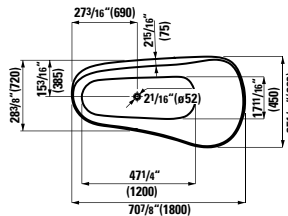

## 294103

Self-adhesive gel cushion

12 5/16 x 1 5/16 x 4 13/16 "

Colours: .016