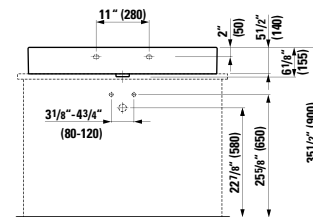

818437

Washbasin

39 6/16 x 18 2/16 x 6 2/16 "

Colours: .000

Options: .104 .107 .109 .136

401282 CASE

Vanity Unit,
2 drawers

39 x 17 15/16 x 17 15/16 "

Colours: .463 .548

895426

Towel holder,
chromed

37 10/16 x 2 12/16 x 2 15/16 "

Colours: .004

Options: .000

818438

Countertop Washbasin, undersurface ground

39 6/16 x 18 2/16 x 6 2/16 "

Colours: .000

Options: .104 .107 .109 .136