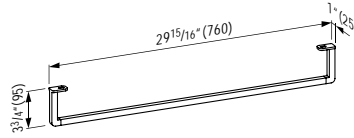

PALOMBA COLLECTION

814804

Washbasin Console, asymmetrical

31 8/16 x 19 11/16 x 6 5/16 "

Colours: .000

Options: .104 .109

381801

Towel Rail for washbasin

29 15/16 x 1 x 3 12/16 "

Colours: .004

Options: .004