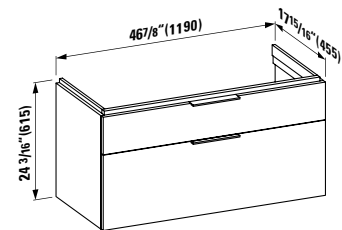

407642

Vanity Unit, 2 drawers,
incl. drawer organizer

46 14/16 x 17 15/16 x 24 3/16 "

Colours: .631