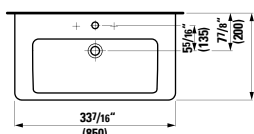

813965

Washbasin Console
33 7/16 x 18 2/16 x 6 14/16 "

Colours: .000

Options: .104 .109 .136

●/○

402392 BASE

Vanity Unit, 2 drawers, incl. drawer organizer

31 14/16 x 17 5/16 x 20 14/16 "

Colours: .260 .261 .262 .263 .M36