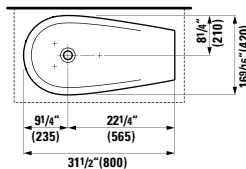

818973 ILBAGNOALESSI ONE

Washbasin Bowl, shelf positionable right or left,
incl. ceramic waste cover
31 8/16 x 16 9/16 x 5 8/16 "

Colours: .400

Options: .112