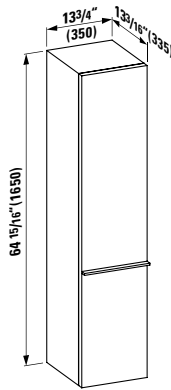

402021 CASE

Tall Cabinet, 1 door, 4 glass shelves, door hinge left
13 12/16 x 15 12/16 x 64 15/16 "

Colours: .463 .548

402022 CASE

Tall Cabinet, 1 door, 4 glass shelves, door hinge right
13 12/16 x 15 12/16 x 64 15/16 "

Colours: .463 .548

64 15/16" (1650)

402011 CASE

Medium Cabinet, 2 glass shelves, door hinge left
13 12/16 x 15 12/16 x 64 15/16 "

Colours: .463 .548