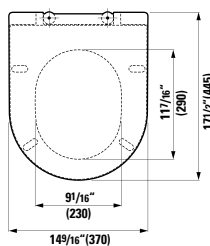

894966 LAUFEN PRO

Seat and cover, removable with slow lowering system

17 8/16 x 14 9/16 x 1 12/16 "

Colours: .000

Options: .000