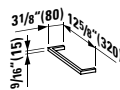

490951 CASE

Towel Holder for furniture, 12 10/16"
12 10/16 x 2 6/16 x 9/16 "

Colours: .104 .106