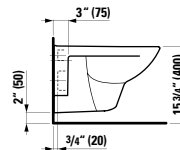

893958 LAUFEN PRO

Seat with cover, universal, removable, with slow lowering system, light version

Colours: .000

Options: .000