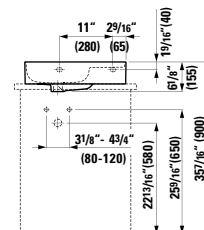

816288 VAL

Countertop Washbasin, undersurface ground,

with semi-wet area and tap bank

20 14/16 x 15 12/16 x 4 8/16 "

Colours: .000 .757

Options: .106