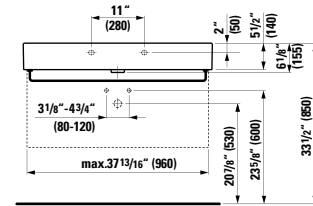

895426

Towel holder,
chromed

37 10/16 x 2 12/16 x 2 15/16 "

Colours: .004

Options: .000

818438

Countertop Washbasin, undersurface ground

39 6/16 x 18 2/16 x 6 2/16 "

Colours: .000

Options: .104 .107 .109 .136