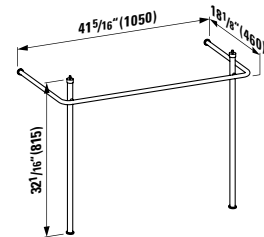

385961

Washbasin frame, chromed
41 5/16 x 18 2/16 x 32 1/16 "

Colours: .004

Options: .000

816966

Countertop Washbasin, undersurface ground
41 5/16 x 18 2/16 x 6 14/16 "

Colours: .000

Options: .104 .109 .136