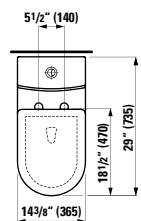

823560 ARION

One-piece Water Closet, siphonic action, Dual-Flush, including seat and cover, removable, with slow lowering system

28 15/16 x 14 6/16 x 27 12/16 "

Colours: .000

Options: .251