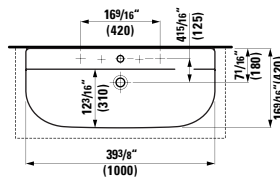

SONAR

810347

Washbasin

39 6/16 x 16 9/16 x 5 8/16 "

Colours: .000 .757

Options: .104 .107 .109 .136

405484

Vanity Unit, 2 doors

38 6/16 x 9 7/16 x 23 10/16 "

Colours: .040 .041 .042

816347

Countertop Washbasin, undersurface ground

39 6/16 x 16 9/16 x 5 8/16 "

Colours: .000 .757

Options: .104 .107 .108 .109 .136

811341

Freestanding Washbasin, without tap bank

16 2/16 x 14 15/16 x 35 7/16 "

Colours: .000 .757

Options: .112

812340

Washbasin Bowl, without tap bank, without overflow

13 6/16 x 13 6/16 x 5 2/16 "

Colours: .000 .757

Options: .112

812341

Washbasin Bowl, without tap bank, without overflow, with surface structure

13 6/16 x 13 6/16 x 5 2/16 "

Colours: .000 .757

Options: .112