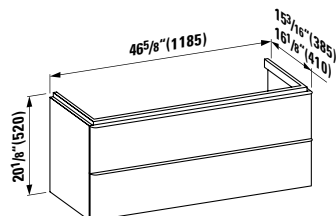

814282

Double Washbasin Console, with semi-wet area
47 4/16 x 16 9/16 x 4 8/16 "

Colours: .000 .757

Options: .104 .109 .136

410222 SPACE

Vanity Unit, 2 drawers

46 10/16 x 16 2/16 x 20 8/16 "

Colours: .100 .101 .103