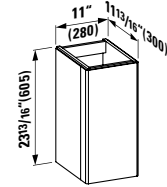

425302

Vanity Unit, 1 aluminum door, door hinge right, with 2 shelves in the door, 1 shelf in the box

11 x 12 3/16 x 23 13/16 "

Colours: .170 .171