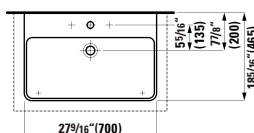

LAUFEN PRO

816963

Countertop Washbasin, undersurface ground
23 10/16 x 18 5/16 x 6 14/16 "

Colours: .000

Options: .104 .109 .136

●/○

810967

Washbasin Console
27 9/16 x 18 5/16 x 6 14/16 "

Colours: .000

Options: .104 .109 .136

●/○

402332 BASE

Vanity Unit, 2 drawers, incl. drawer organizer

26 3/16 x 17 5/16 x 20 14/16 "

Colours: .260 .261 .262 .263 .M36

816967

Countertop Washbasin, undersurface ground
27 9/16 x 18 5/16 x 6 14/16 "

Colours: .000

Options: .104 .109 .136

●/○

813965

Washbasin Console
33 7/16 x 18 2/16 x 6 14/16 "

Colours: .000

Options: .104 .109 .136

●/○

402392 BASE

Vanity Unit, 2 drawers, incl. drawer organizer

31 14/16 x 17 5/16 x 20 14/16 "

Colours: .260 .261 .262 .263 .M36

385960

Washbasin frame, chromed

32 11/16 x 17 8/16 x 29 5/16 "

Colours: .004

Options: .000